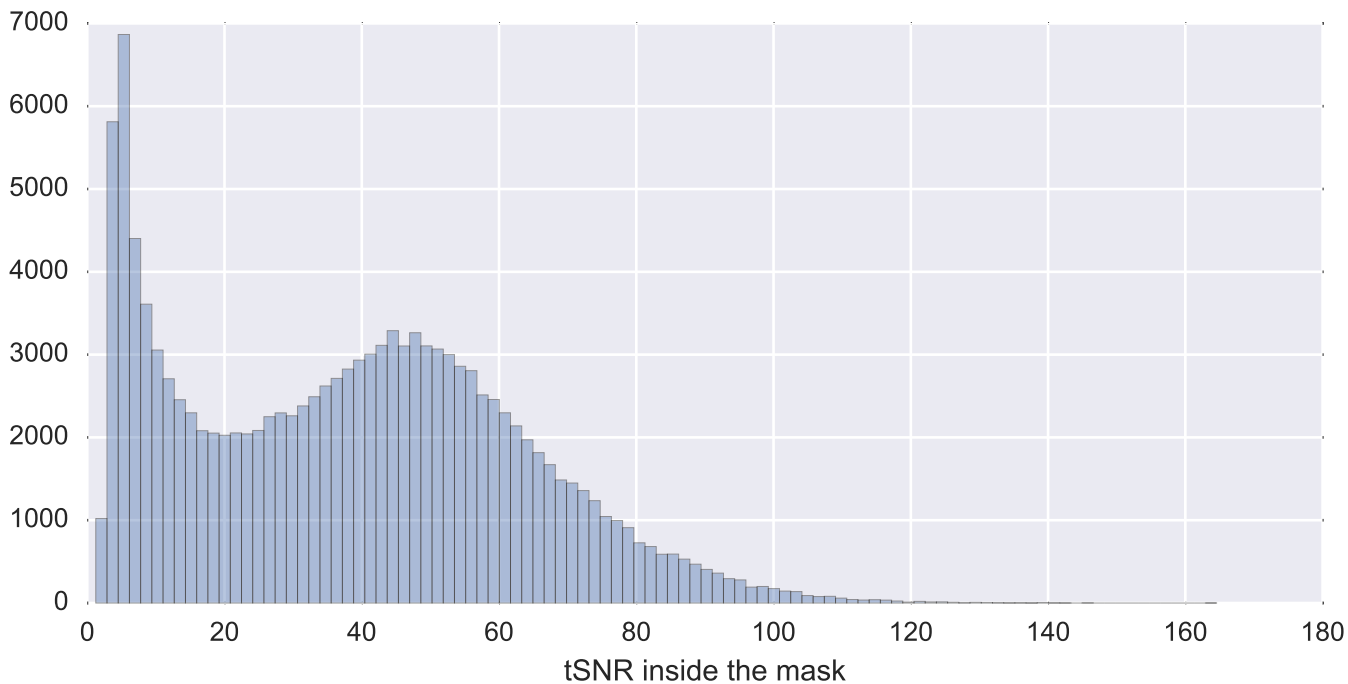

Mean EPI

Brain mask

tSNR

motion

fieldmap correction

coregistration