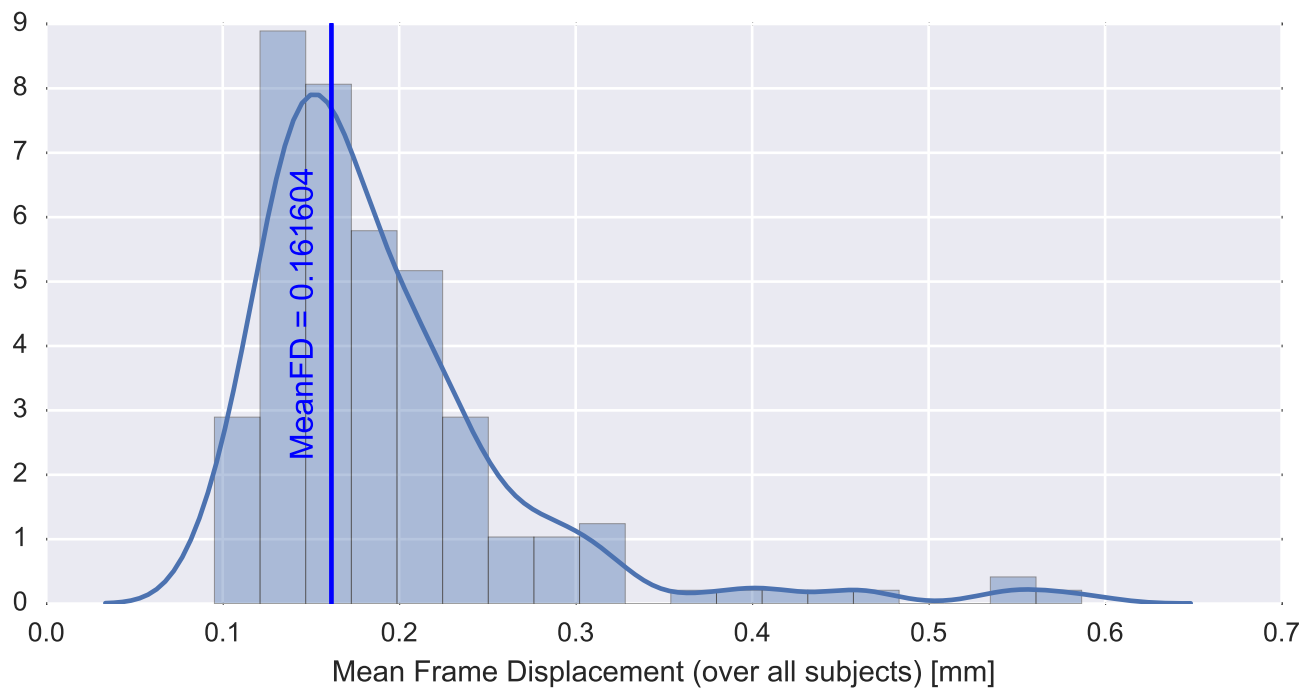

Mean EPI

Brain mask

tSNR

motion

fieldmap correction

coregistration