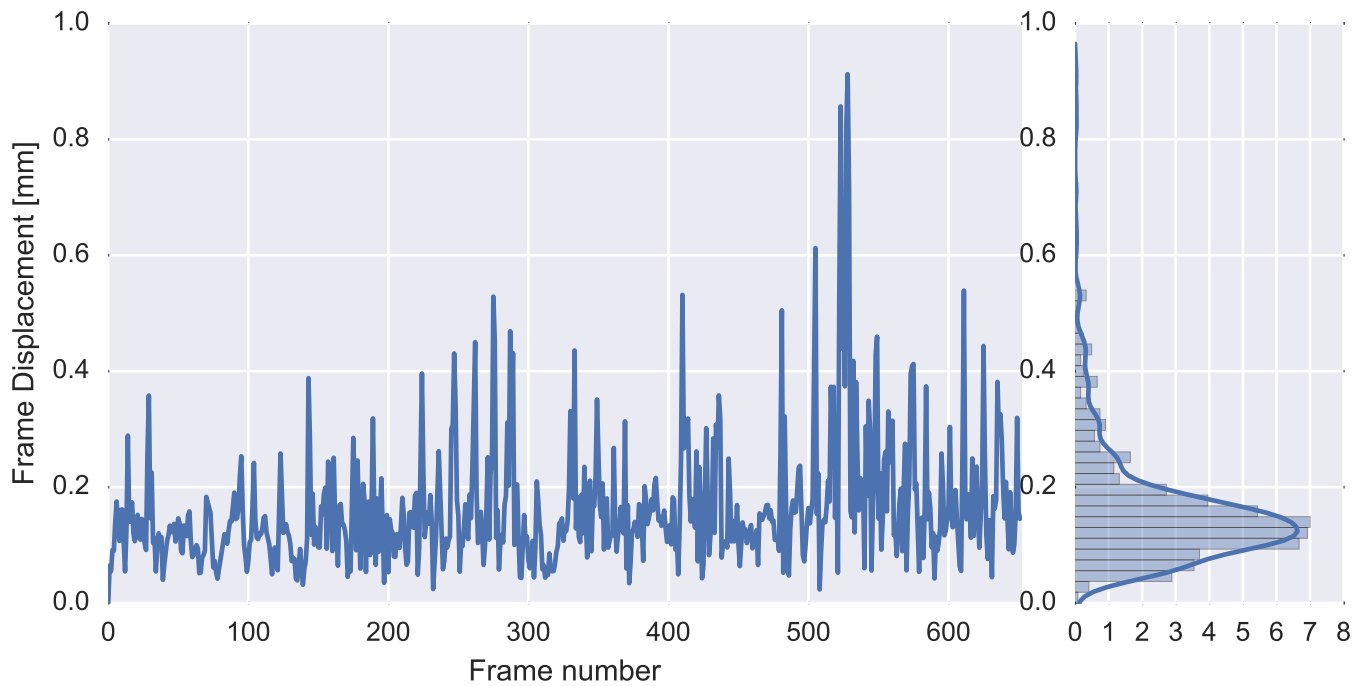

Mean EPI

Brain mask

tSNR

motion

fieldmap correction

coregistration