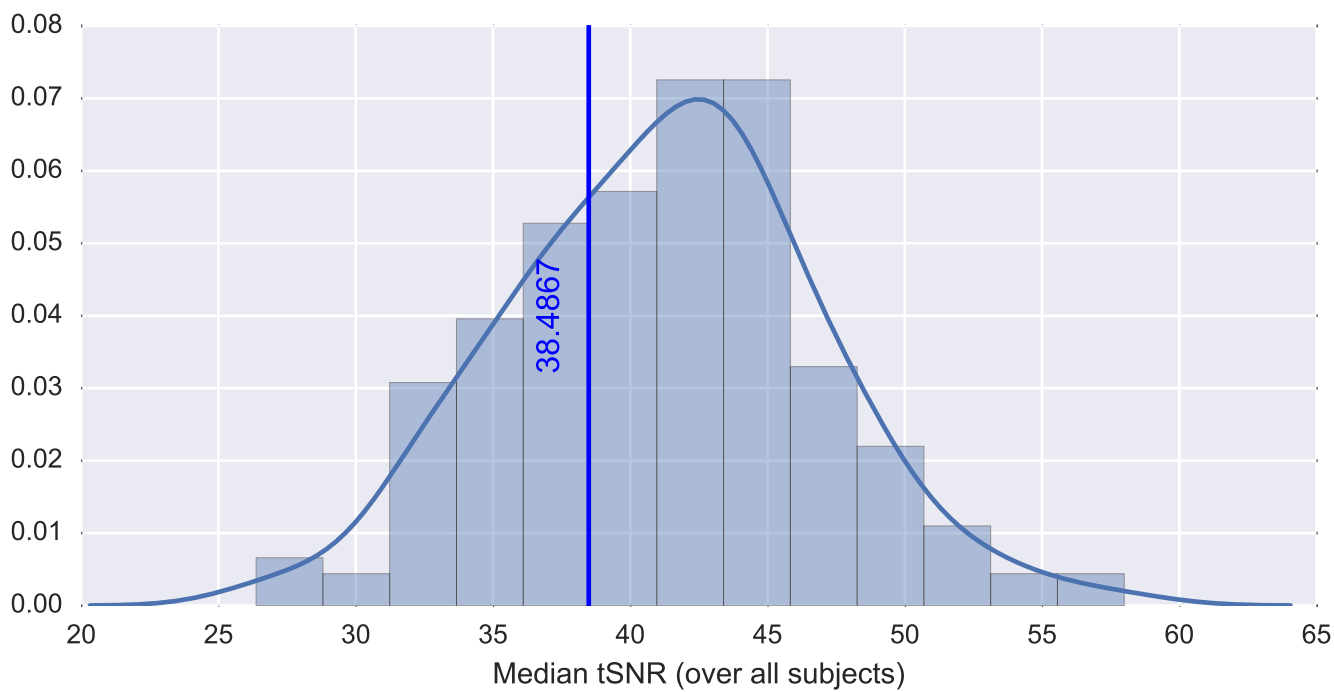

Mean EPI

Brain mask

tSNR

motion

fieldmap correction

coregistration