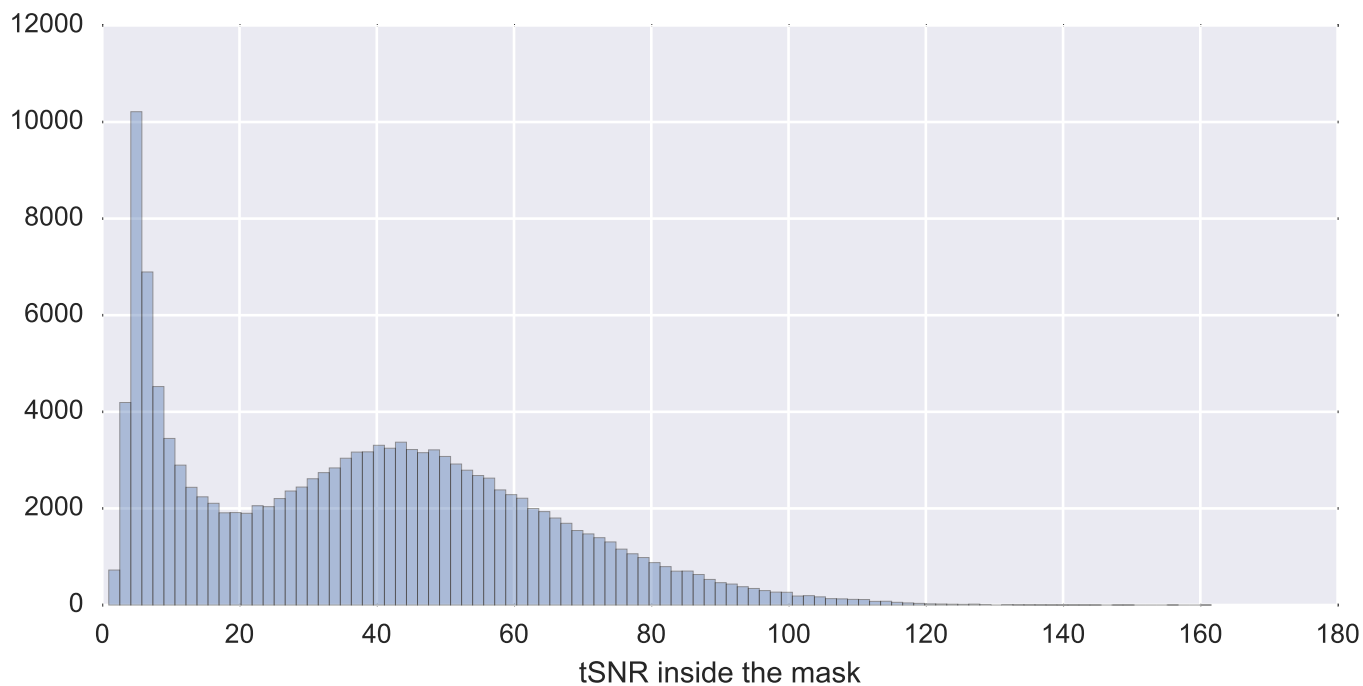

Mean EPI

Brain mask

tSNR

motion

fieldmap correction

coregistration