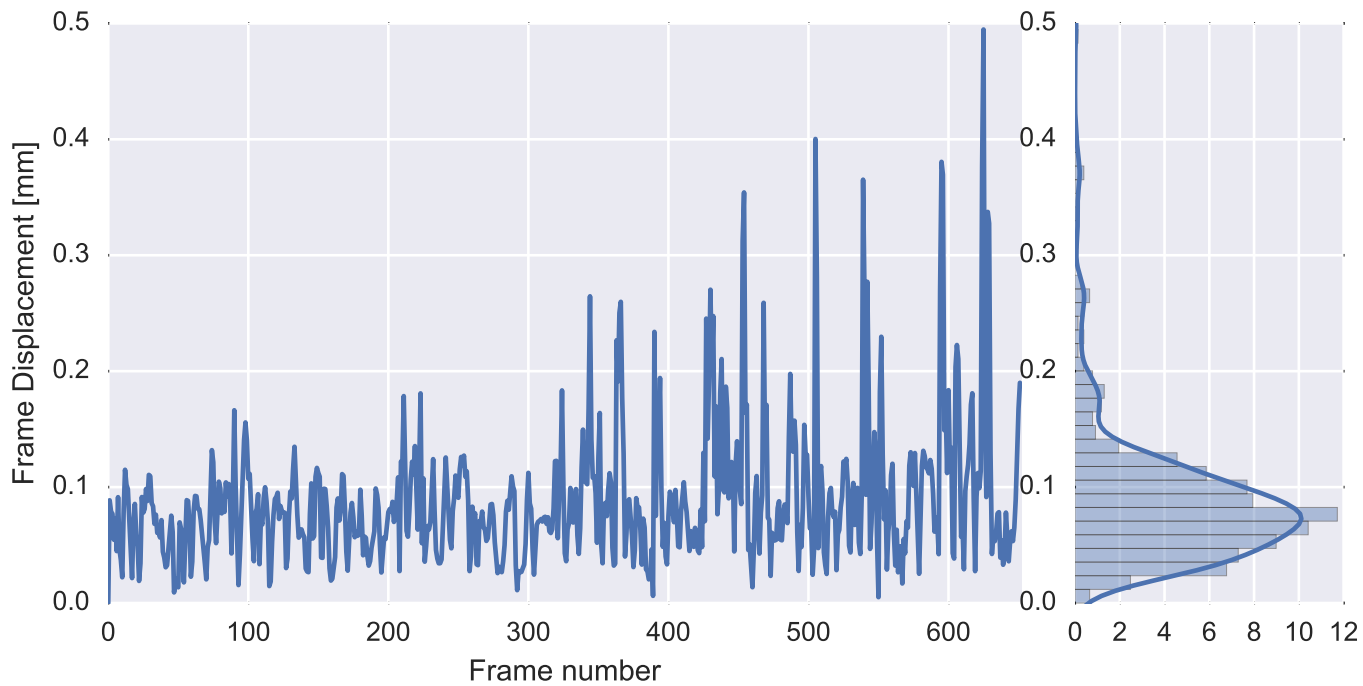

Mean EPI

Brain mask

tSNR

motion

fieldmap correction

coregistration