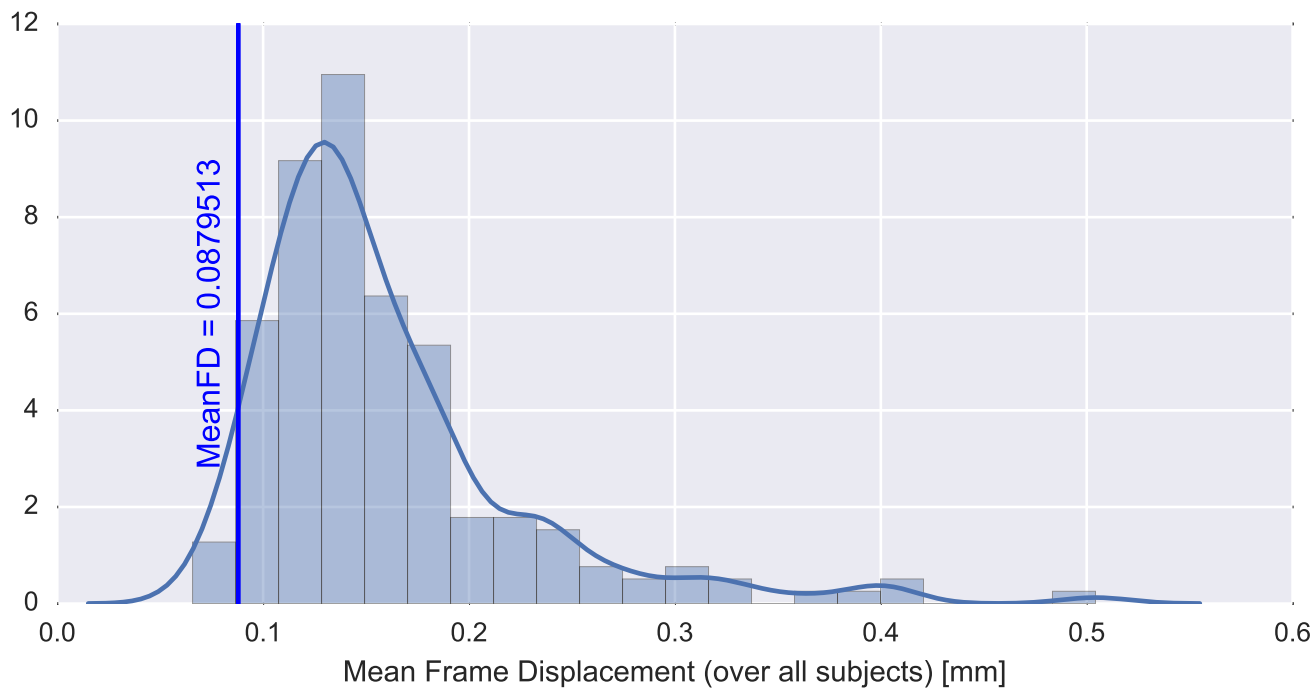

Mean EPI

Brain mask

tSNR

motion

fieldmap correction

coregistration