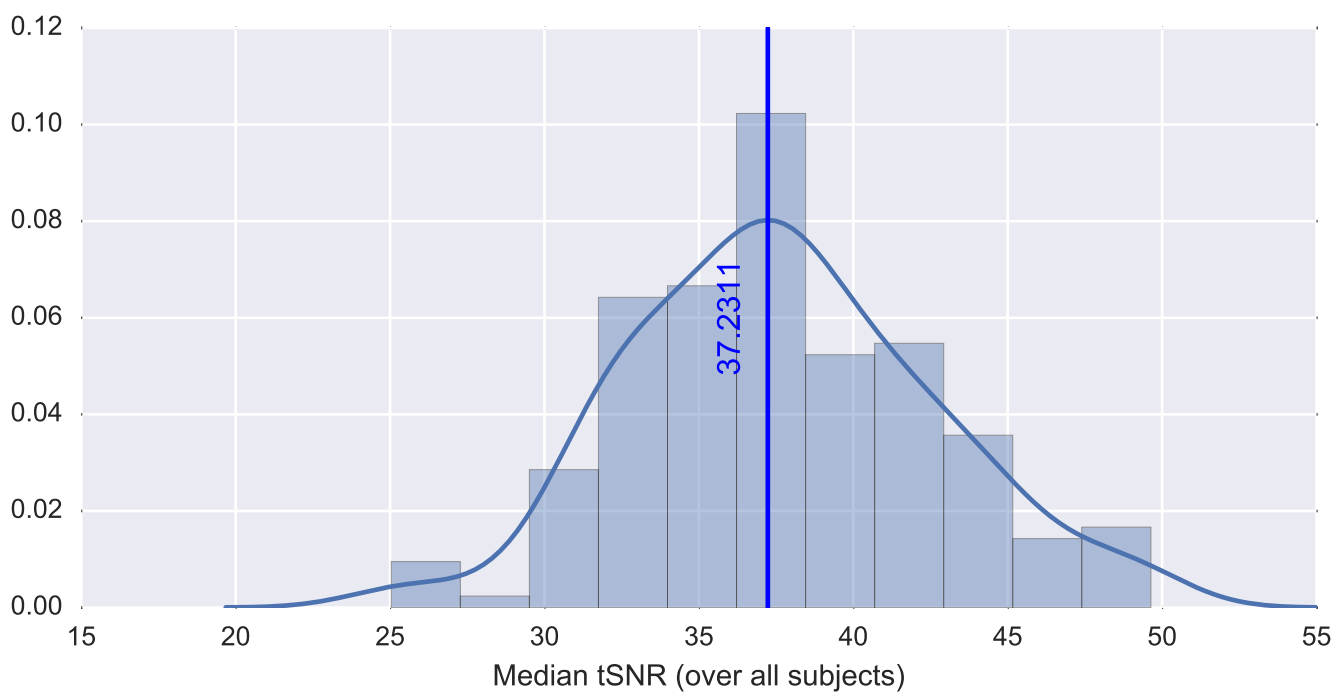

Mean EPI

Brain mask

tSNR

motion

fieldmap correction

coregistration