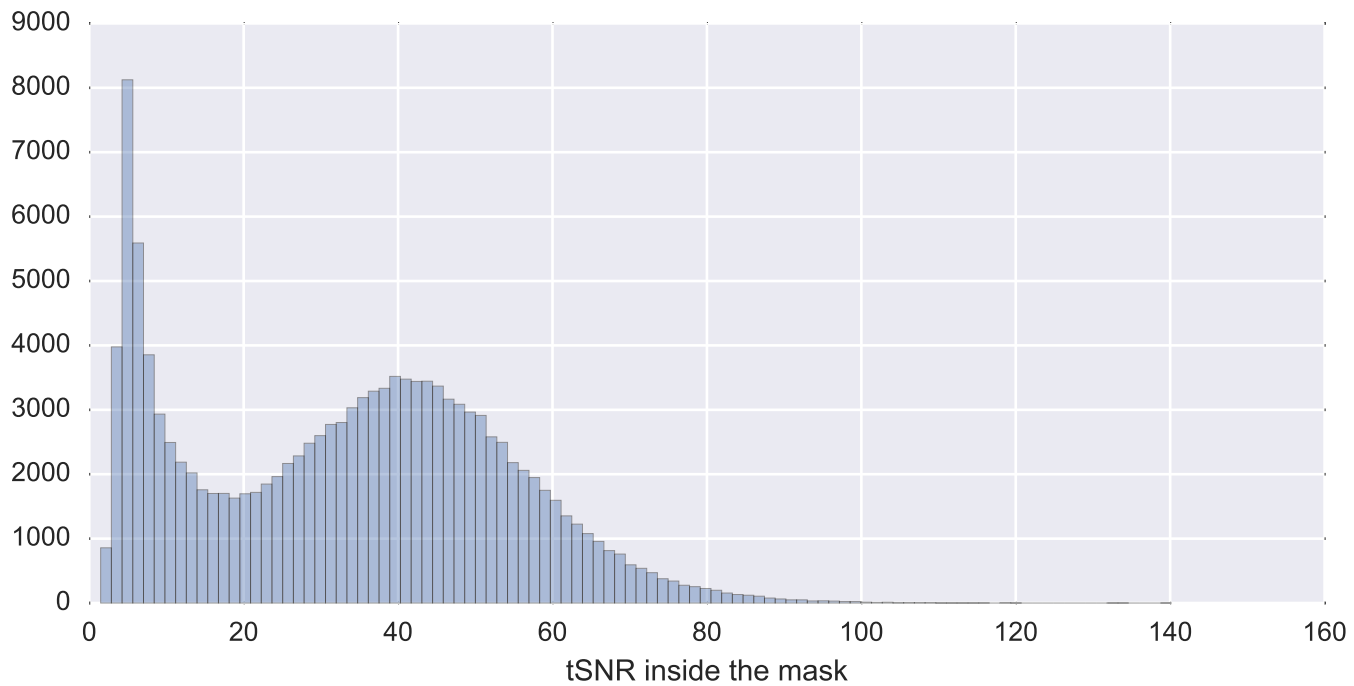

Mean EPI

Brain mask

tSNR

motion

fieldmap correction

coregistration