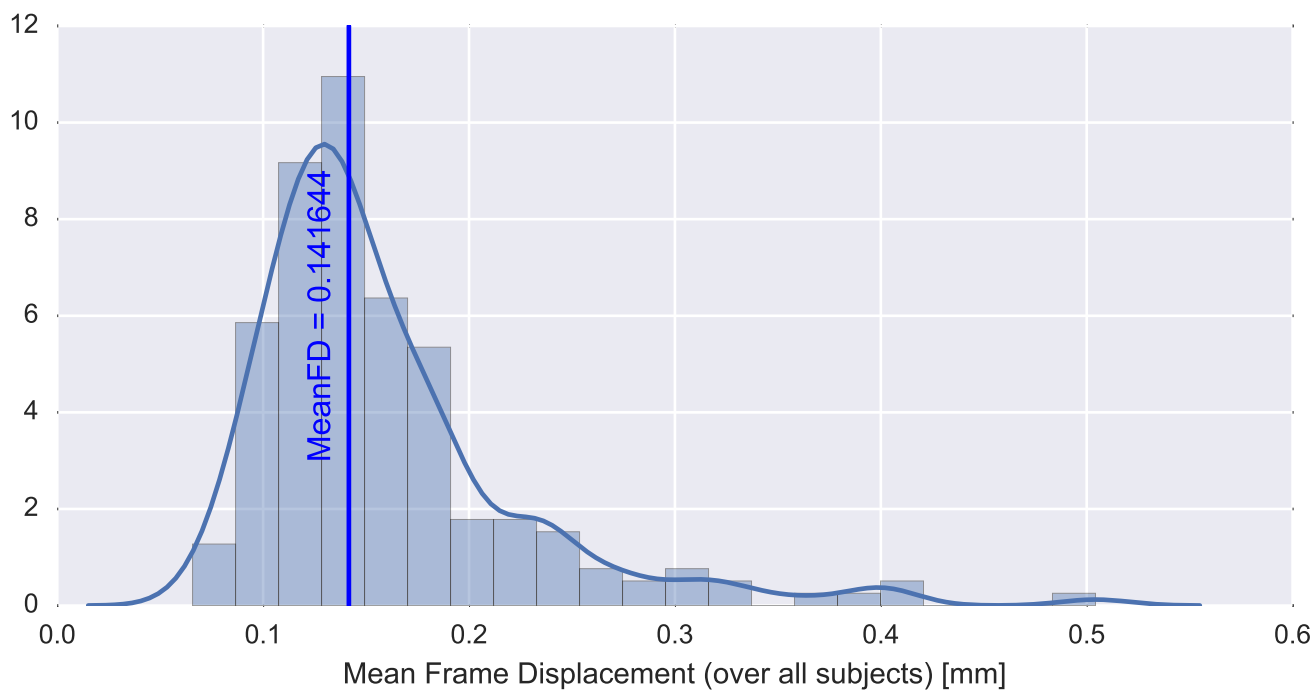

Mean EPI

Brain mask

tSNR

motion

fieldmap correction

coregistration