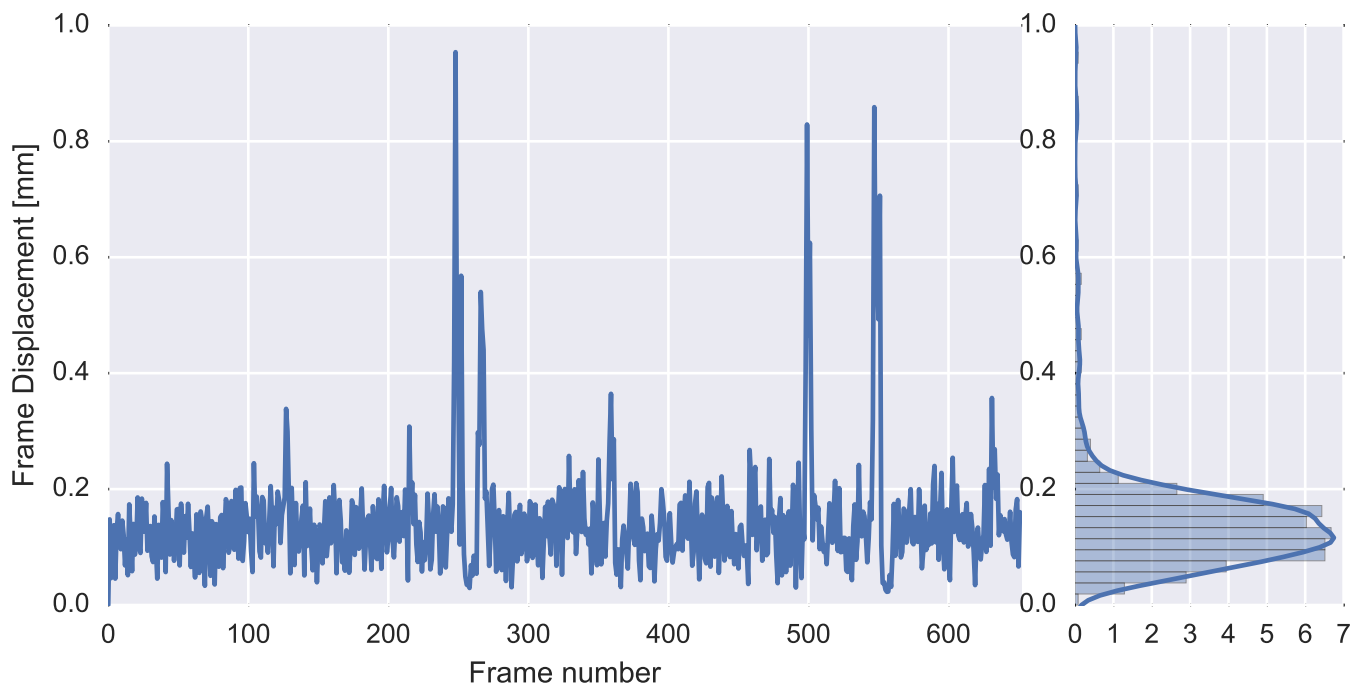

Mean EPI

Brain mask

tSNR

motion

fieldmap correction

coregistration