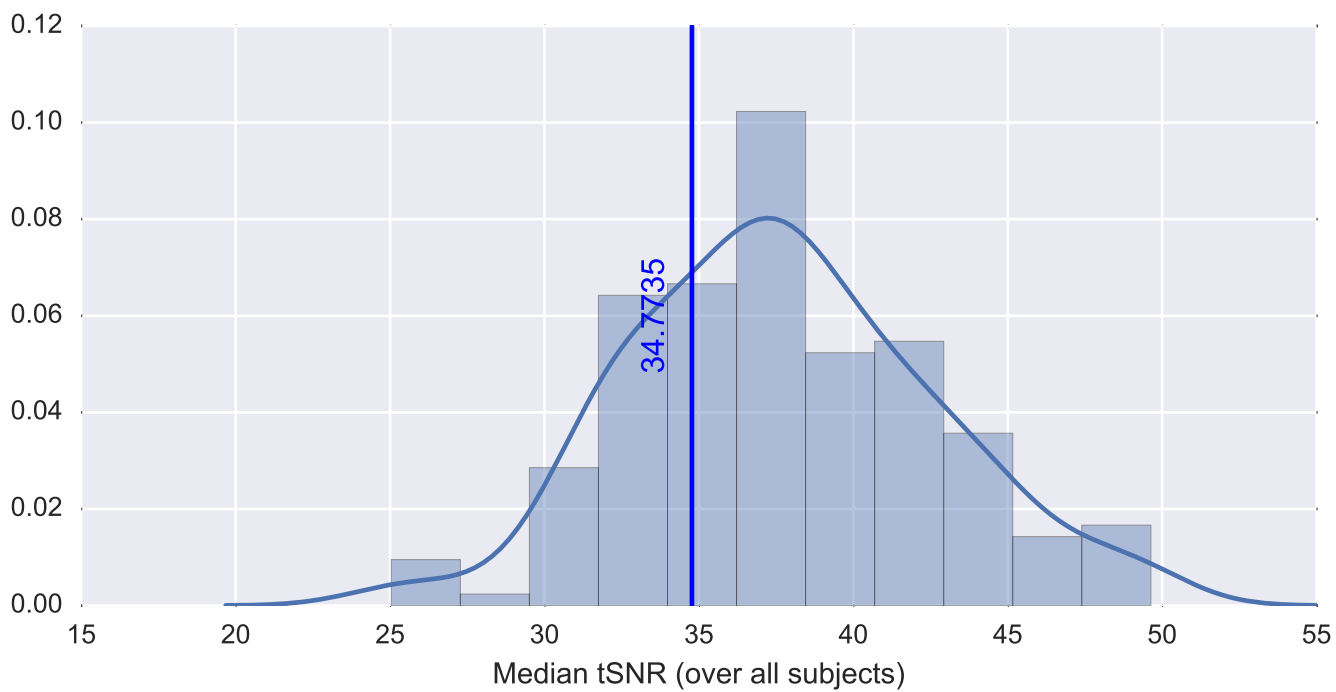

Mean EPI

Brain mask

tSNR

motion

fieldmap correction

coregistration