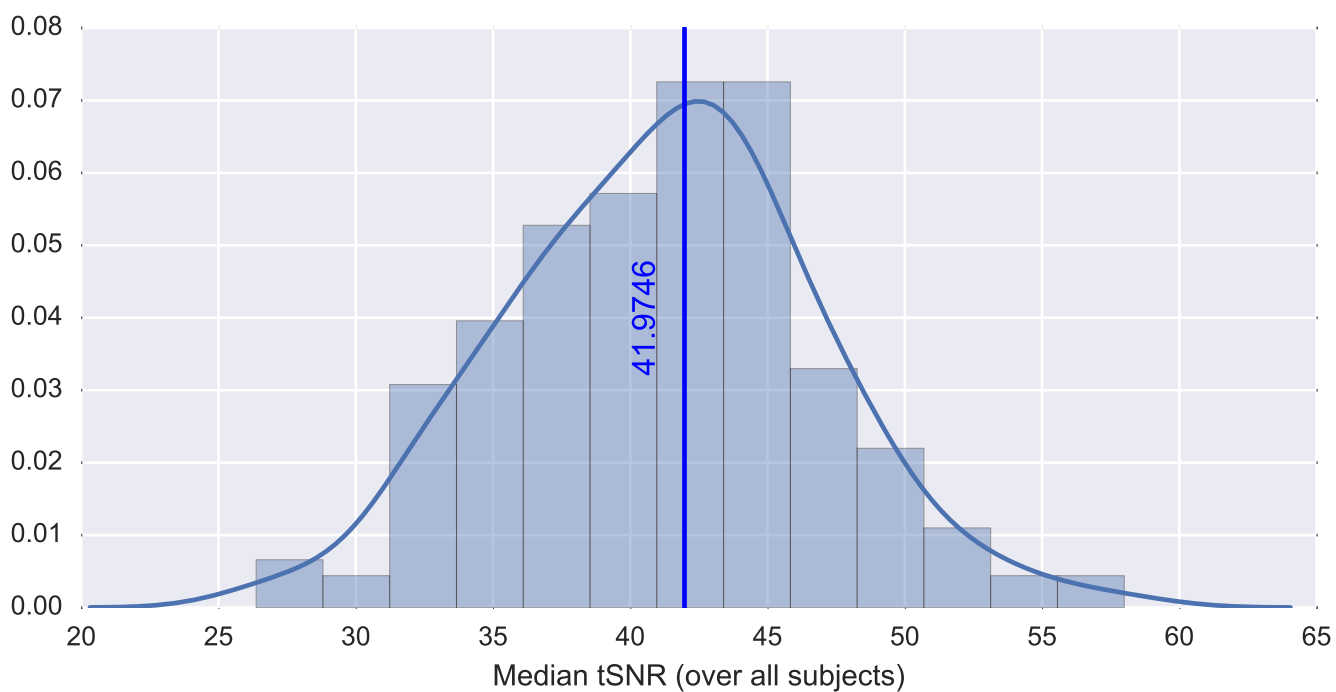

Mean EPI

Brain mask

tSNR

motion

fieldmap correction

coregistration