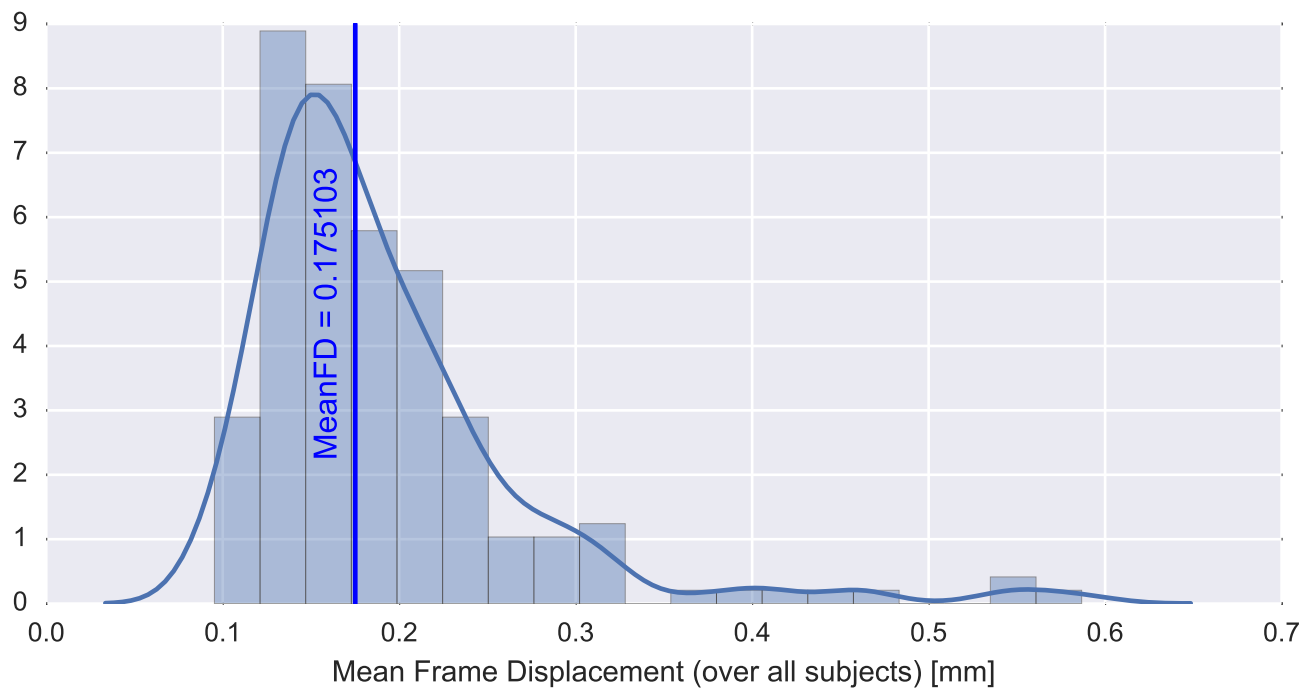

Mean EPI

Brain mask

tSNR

motion

fieldmap correction

coregistration