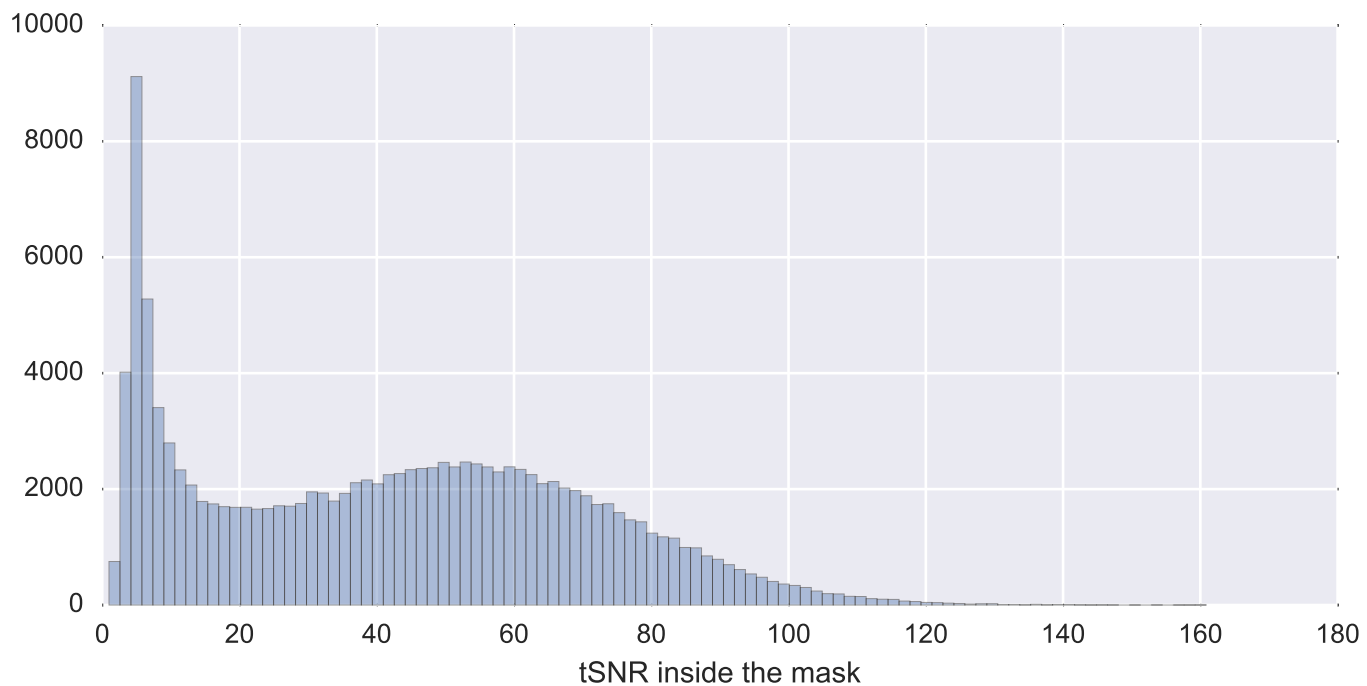

Mean EPI

Brain mask

tSNR

motion

fieldmap correction

coregistration