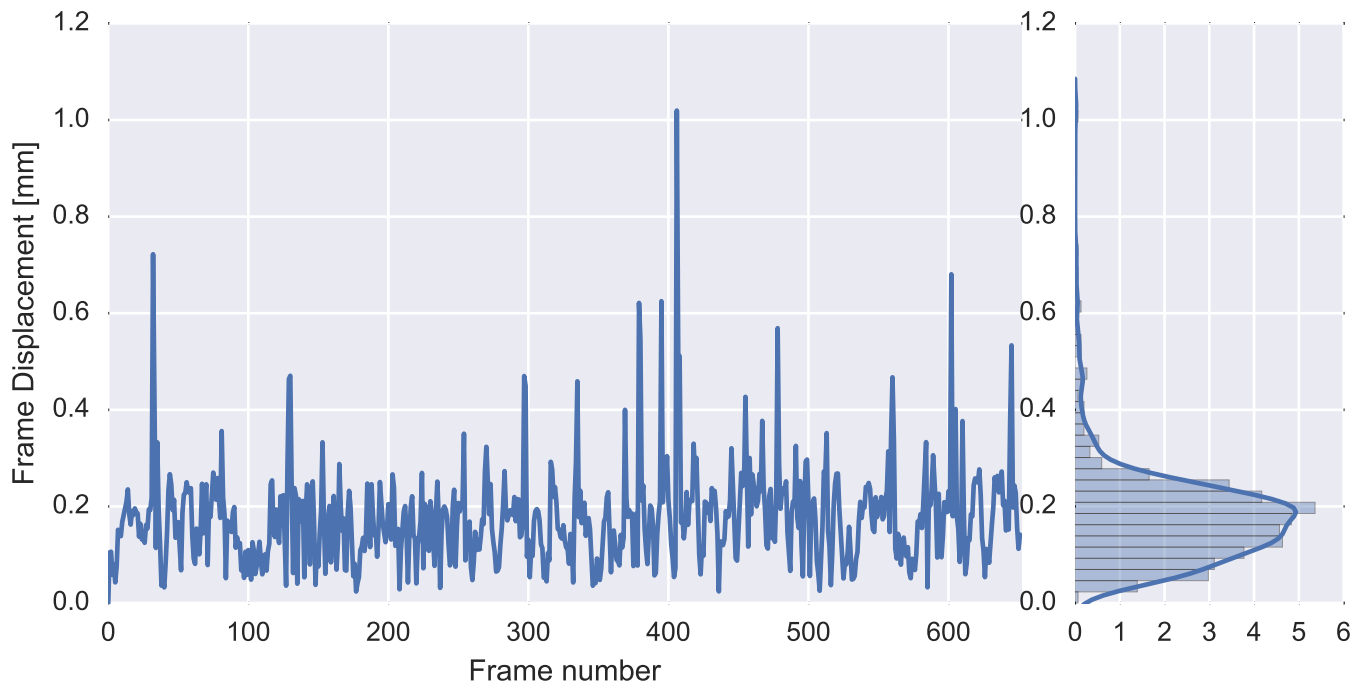

Mean EPI

Brain mask

tSNR

motion

fieldmap correction

coregistration