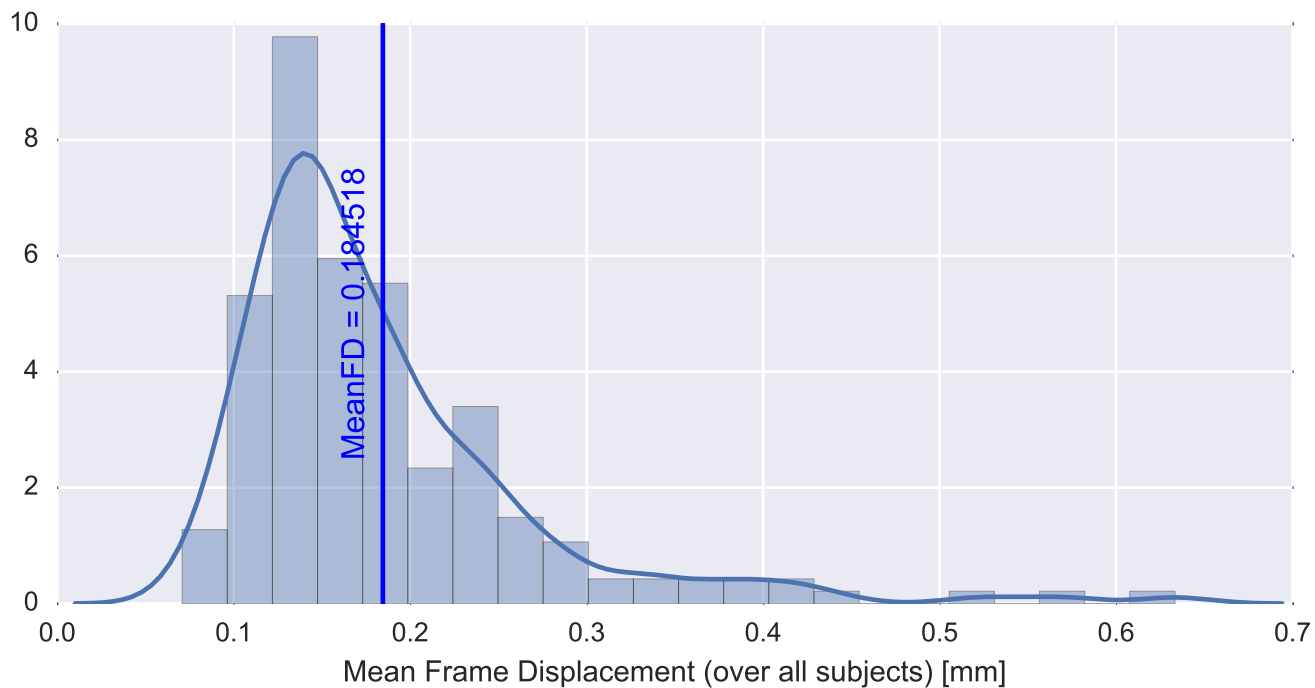

Mean EPI

Brain mask

tSNR

motion

fieldmap correction

coregistration