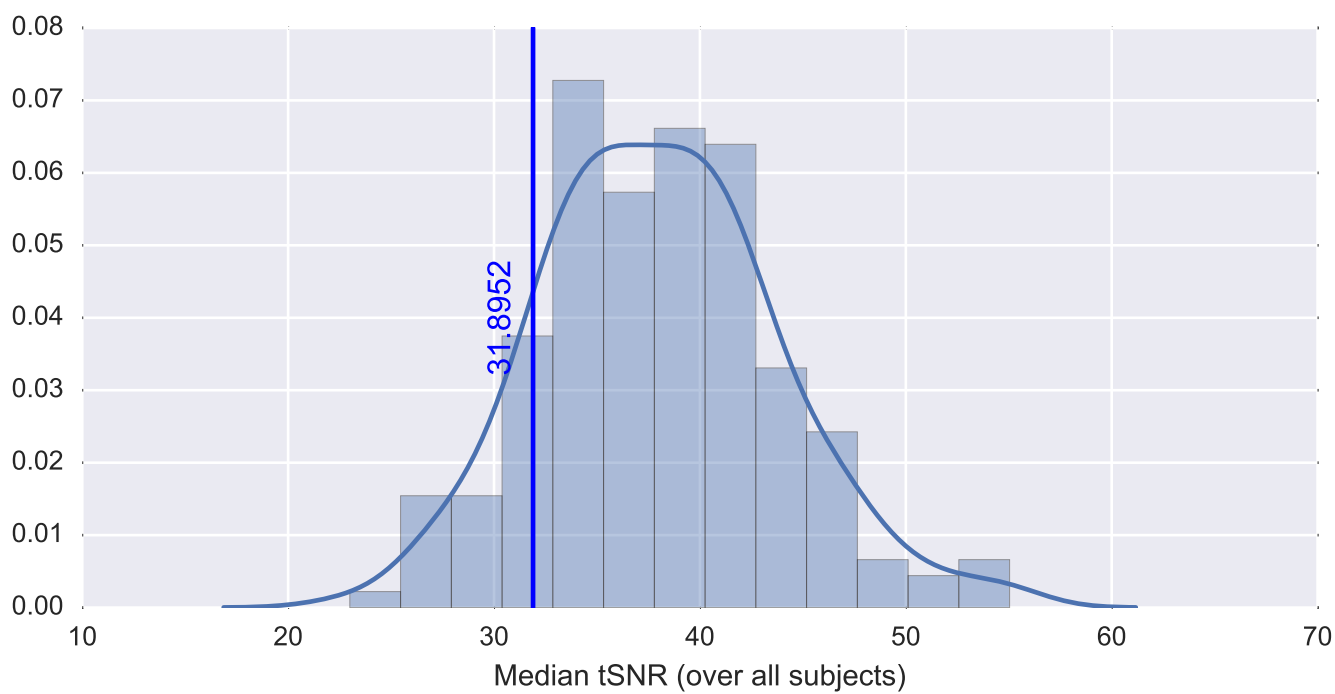

Mean EPI

Brain mask

tSNR

motion

fieldmap correction

coregistration