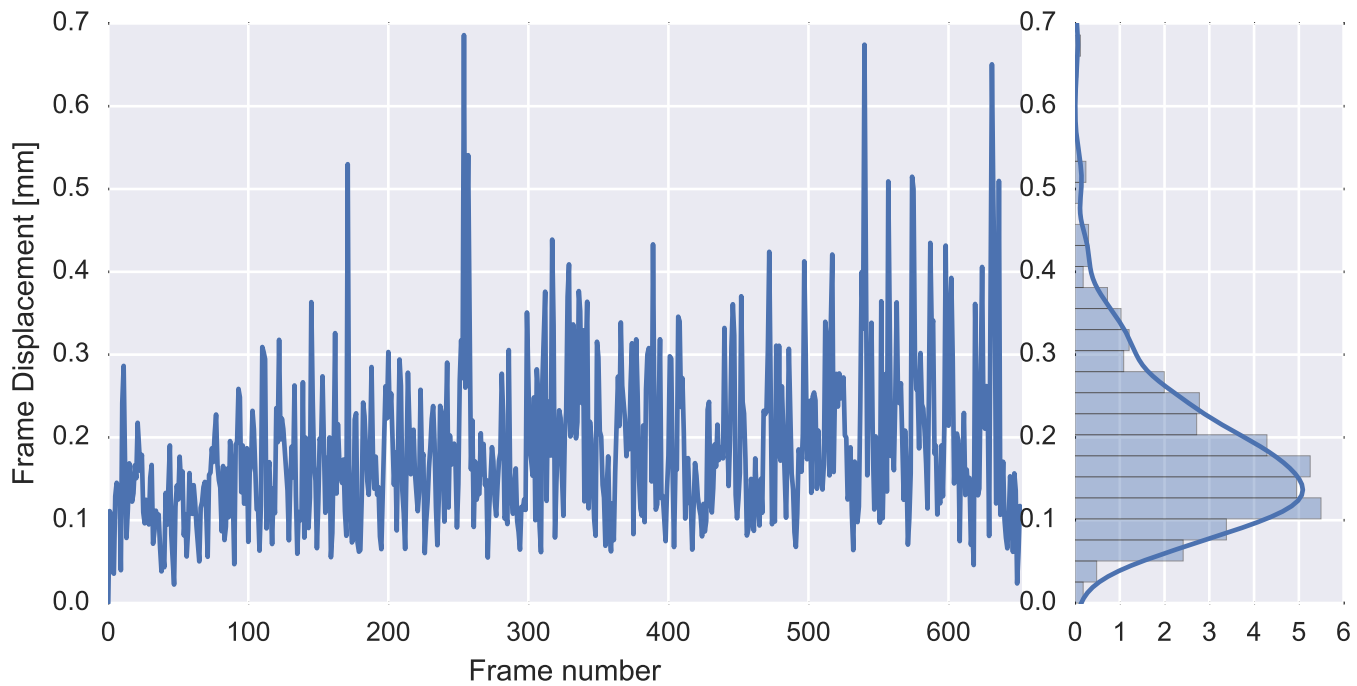

Mean EPI

Brain mask

tSNR

motion

fieldmap correction

coregistration