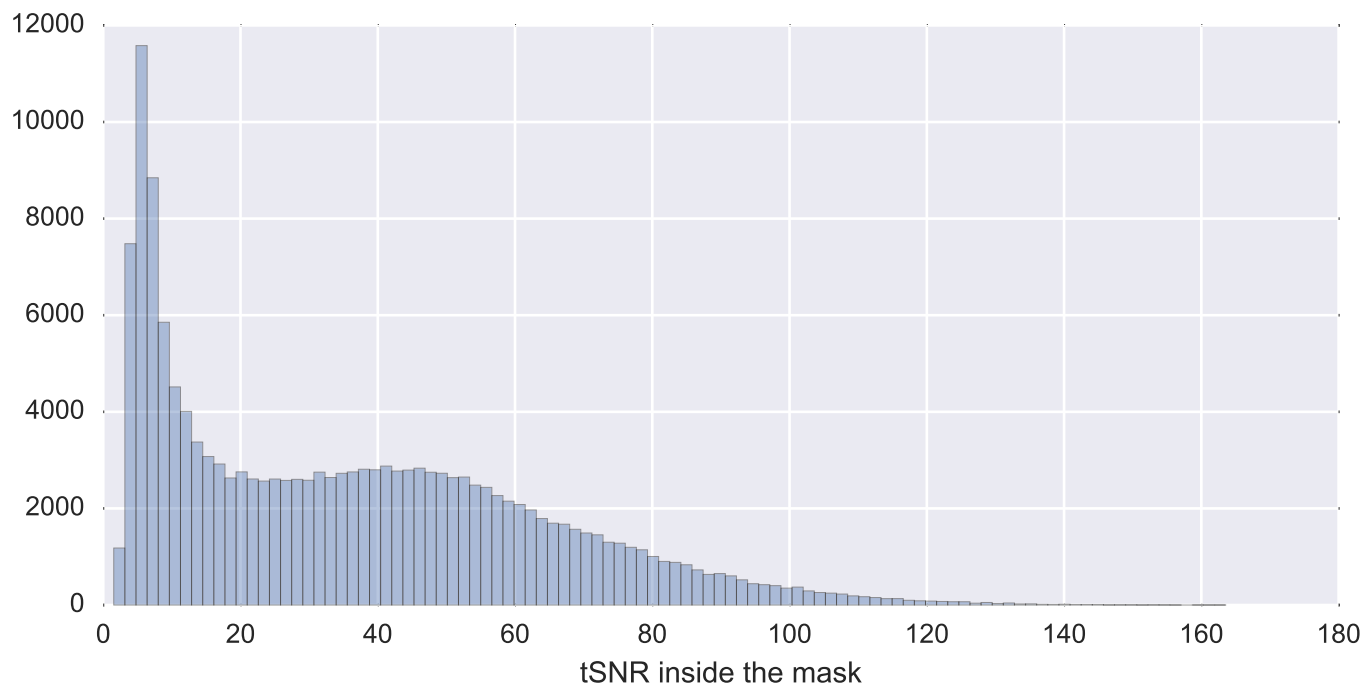

Mean EPI

Brain mask

tSNR

motion

fieldmap correction

coregistration