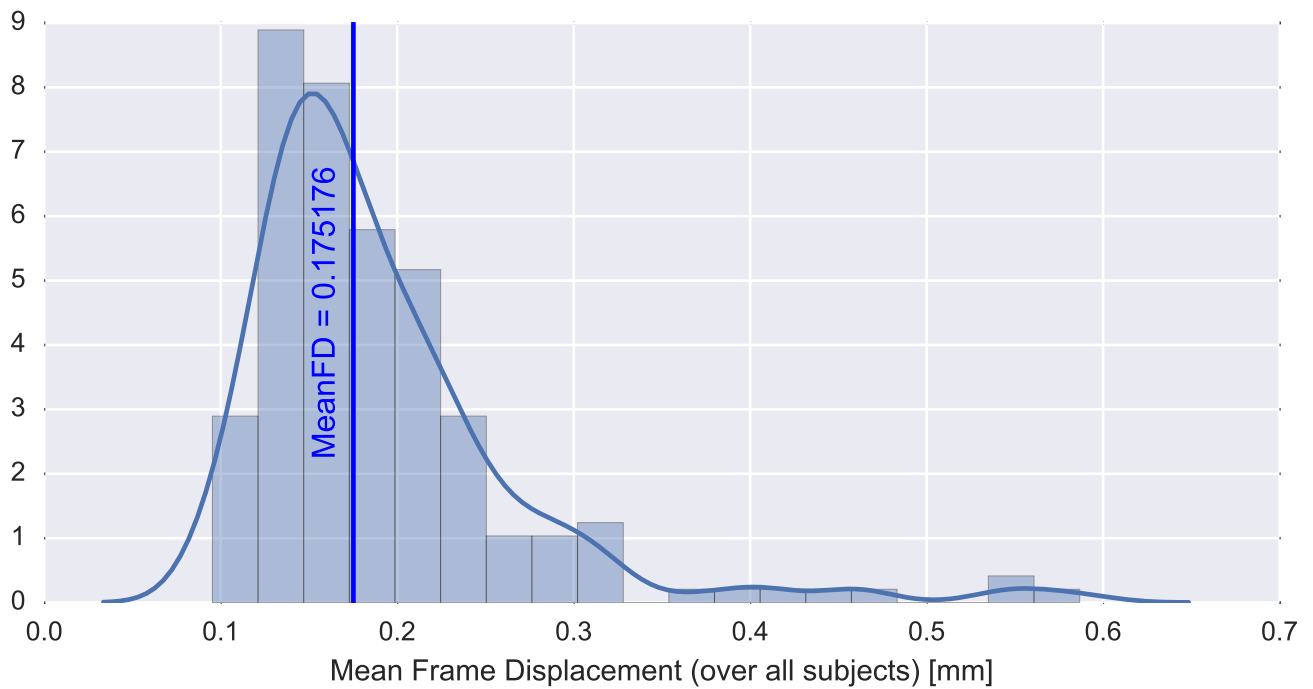

Mean EPI

Brain mask

tSNR

motion

fieldmap correction

coregistration