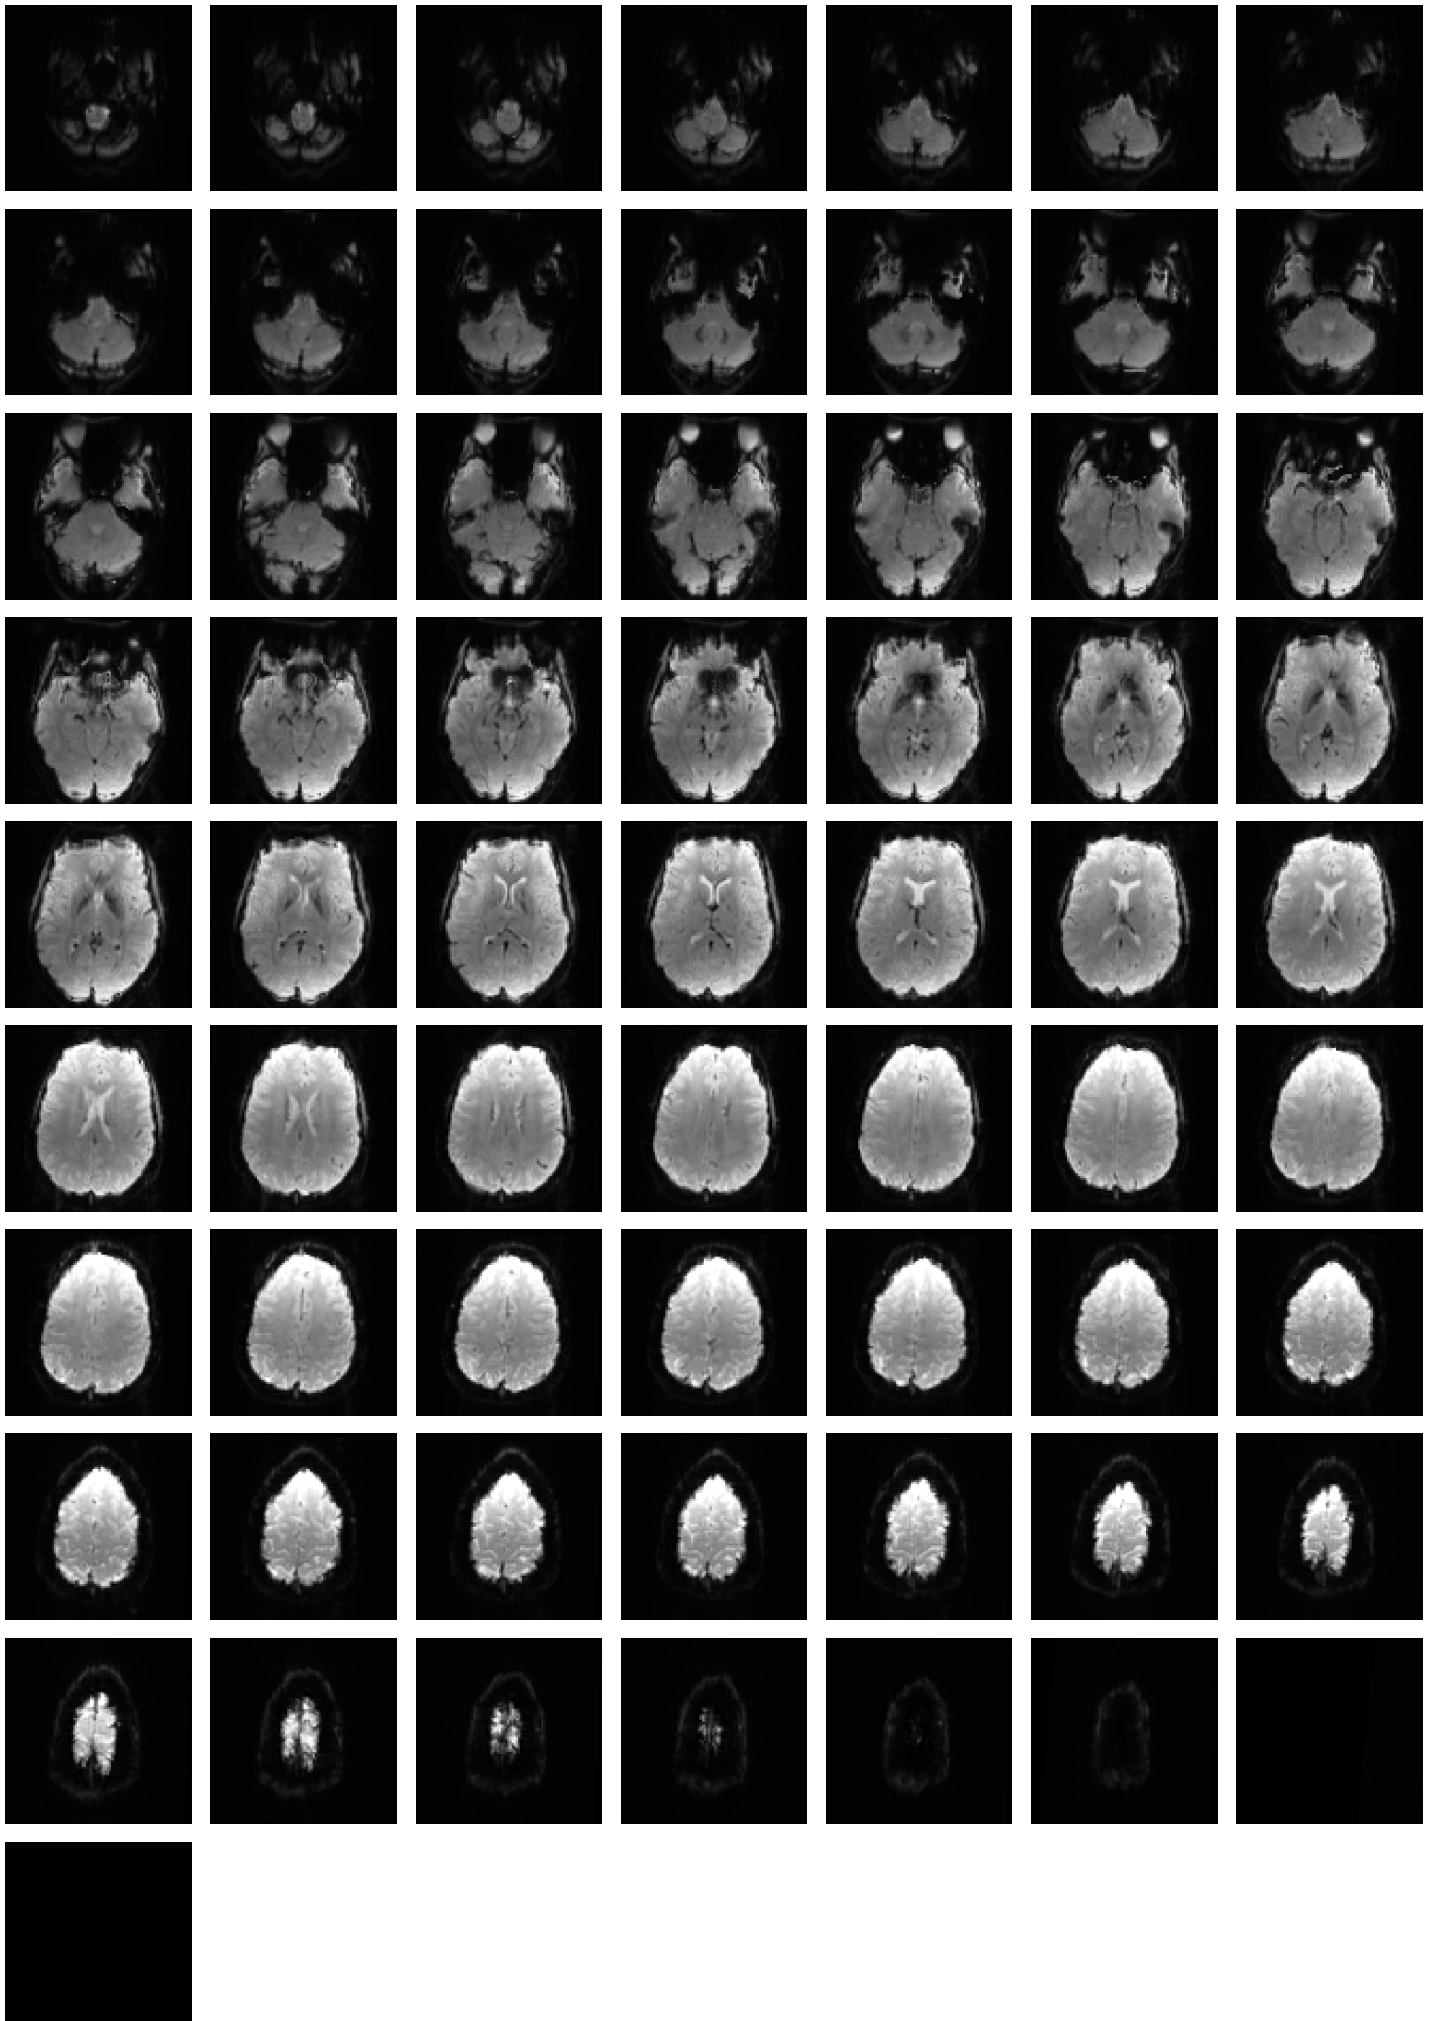

Mean EPI

Brain mask

tSNR

motion

fieldmap correction

coregistration