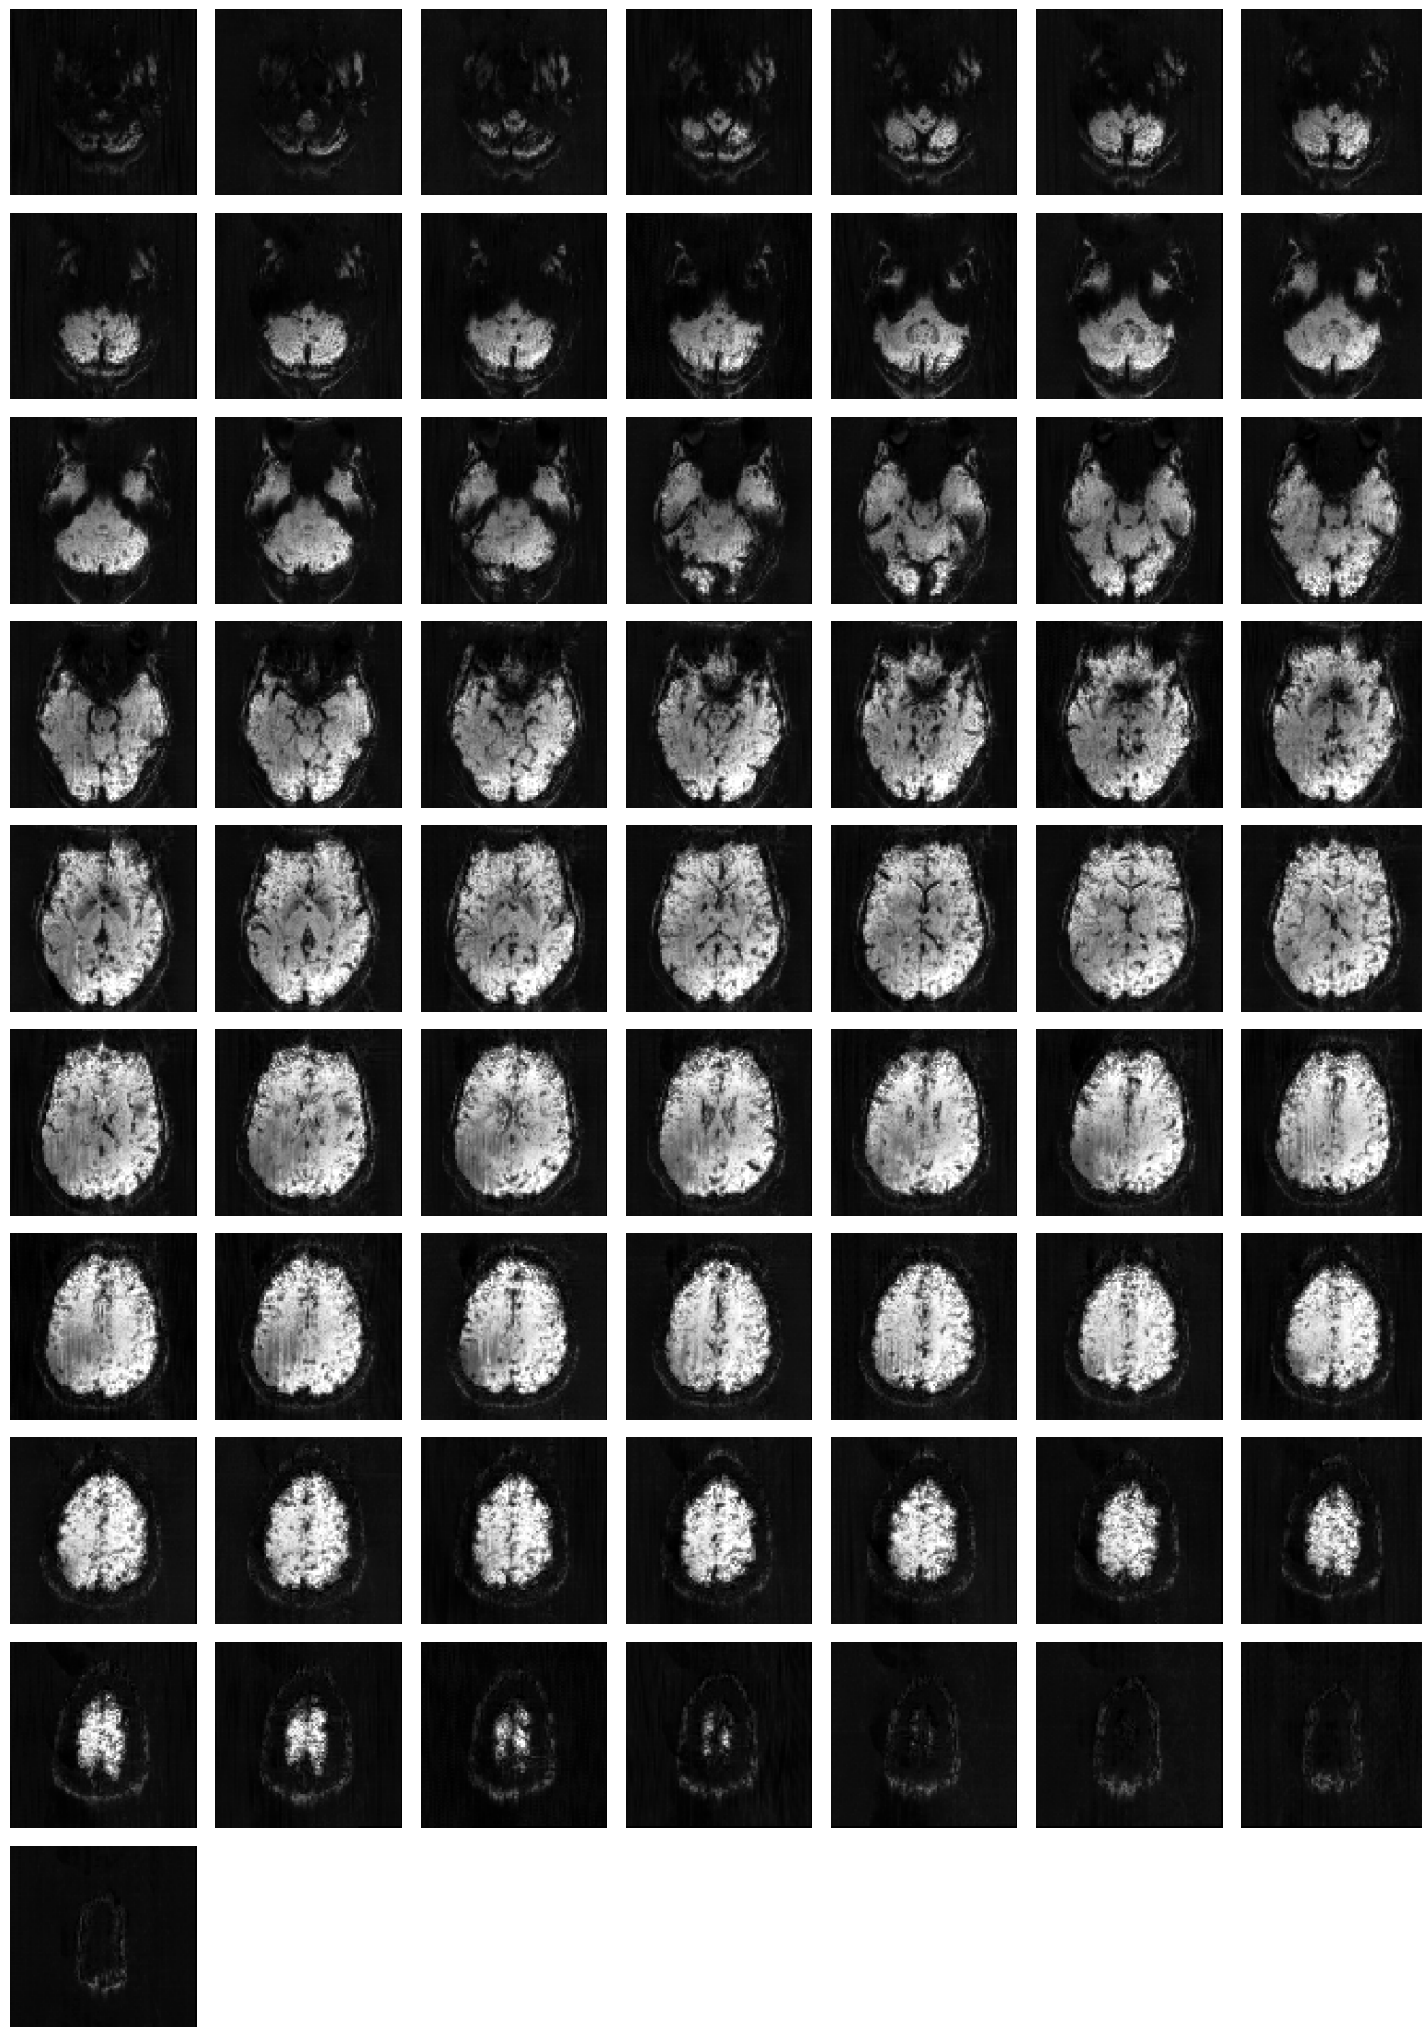

Mean EPI

Brain mask

tSNR

motion

fieldmap correction

coregistration