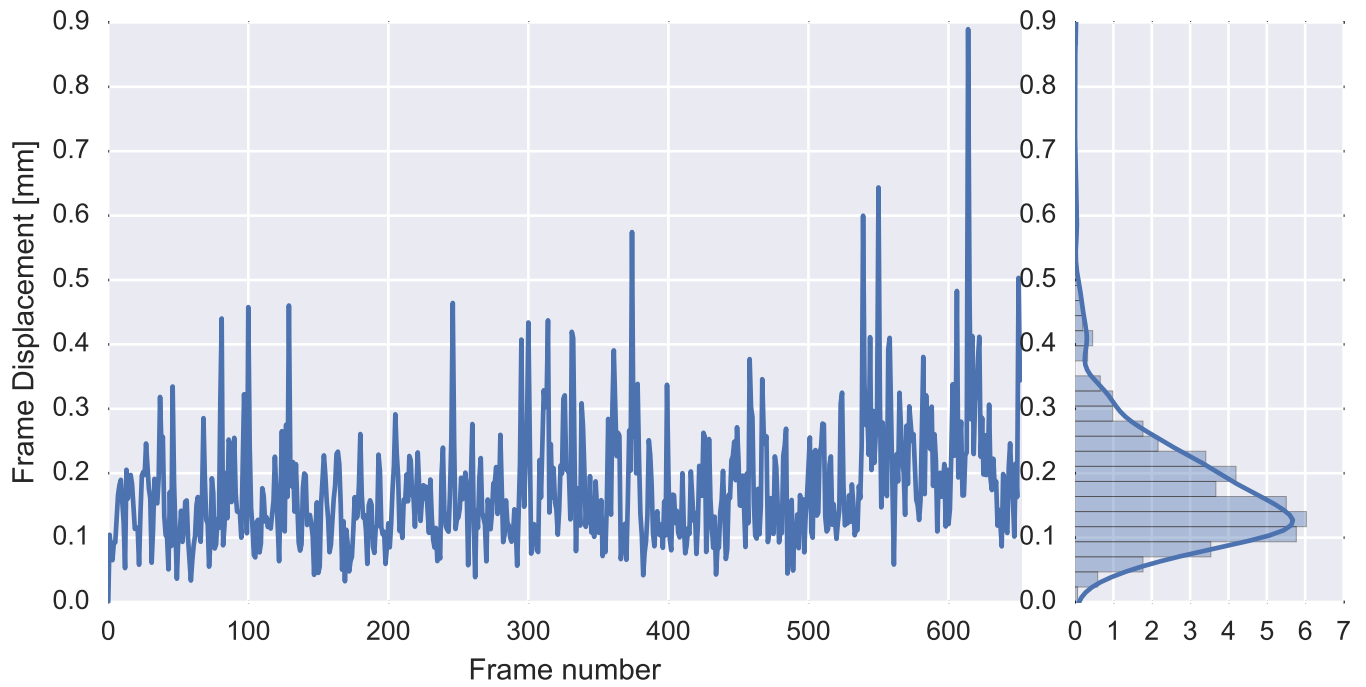

Mean EPI

Brain mask

tSNR

motion

fieldmap correction

coregistration