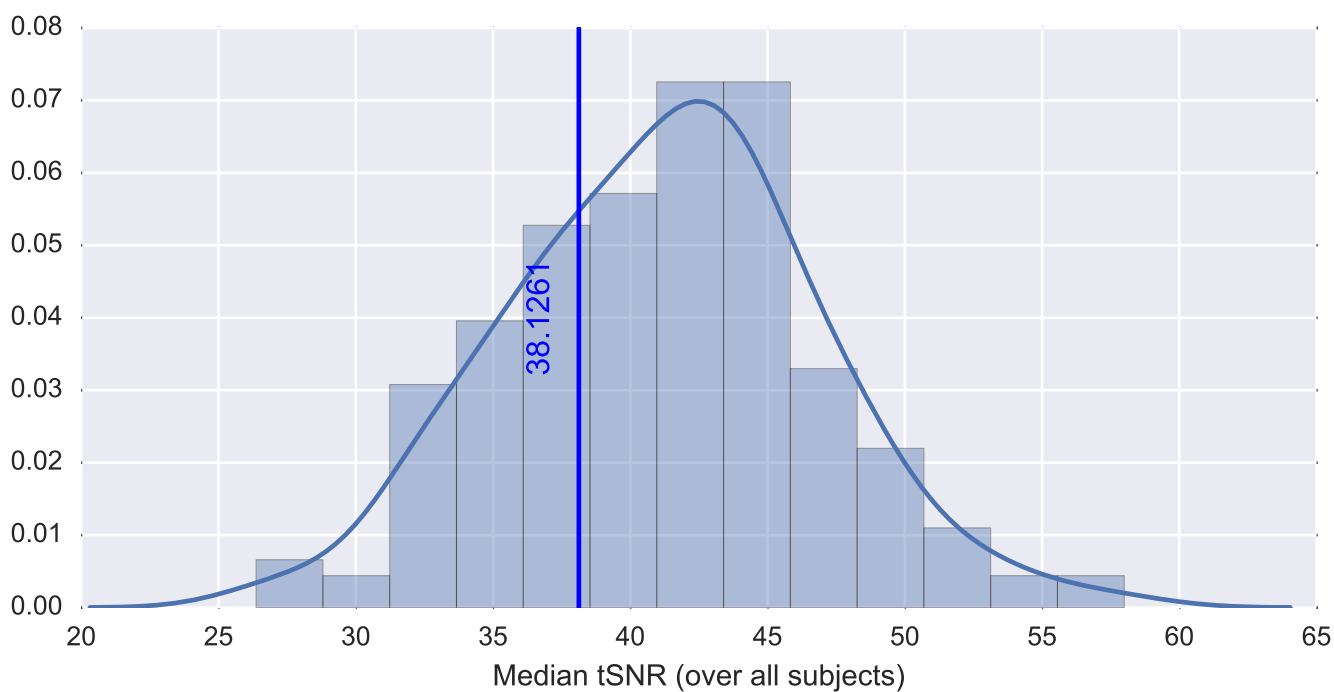

Mean EPI

Brain mask

tSNR

motion

fieldmap correction

coregistration