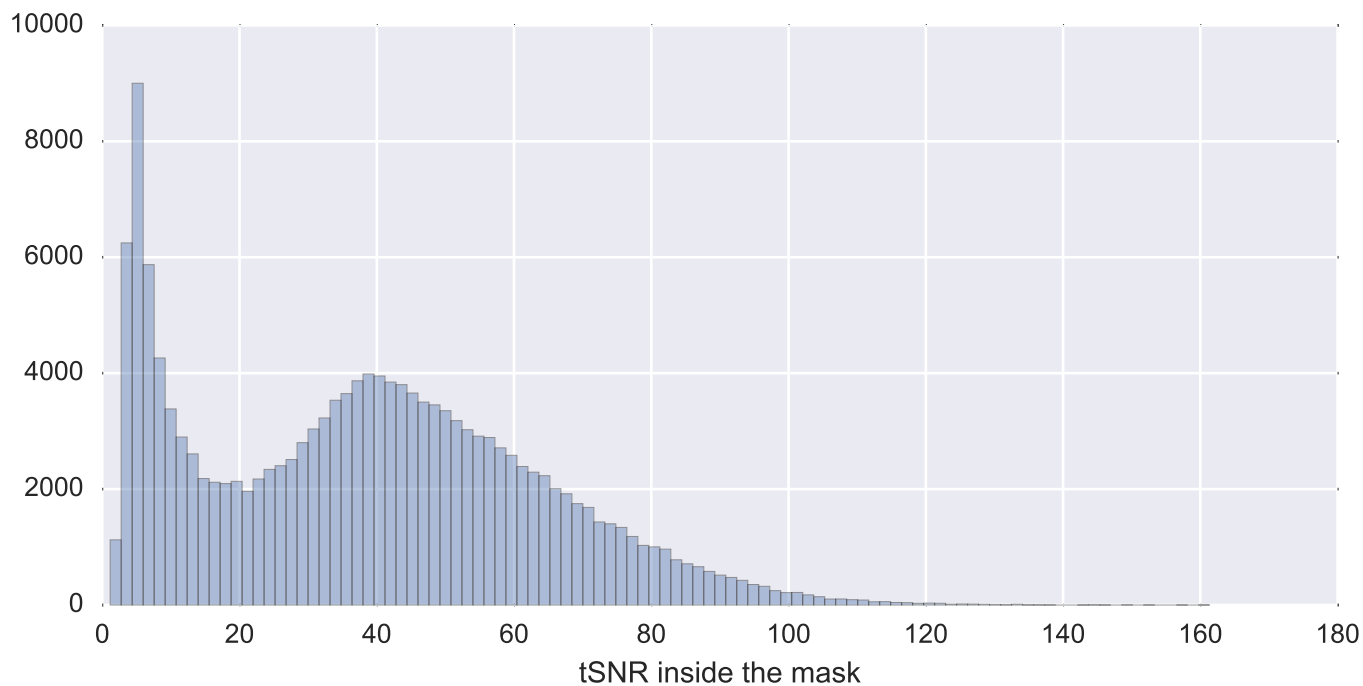

Mean EPI

Brain mask

tSNR

motion

fieldmap correction

coregistration