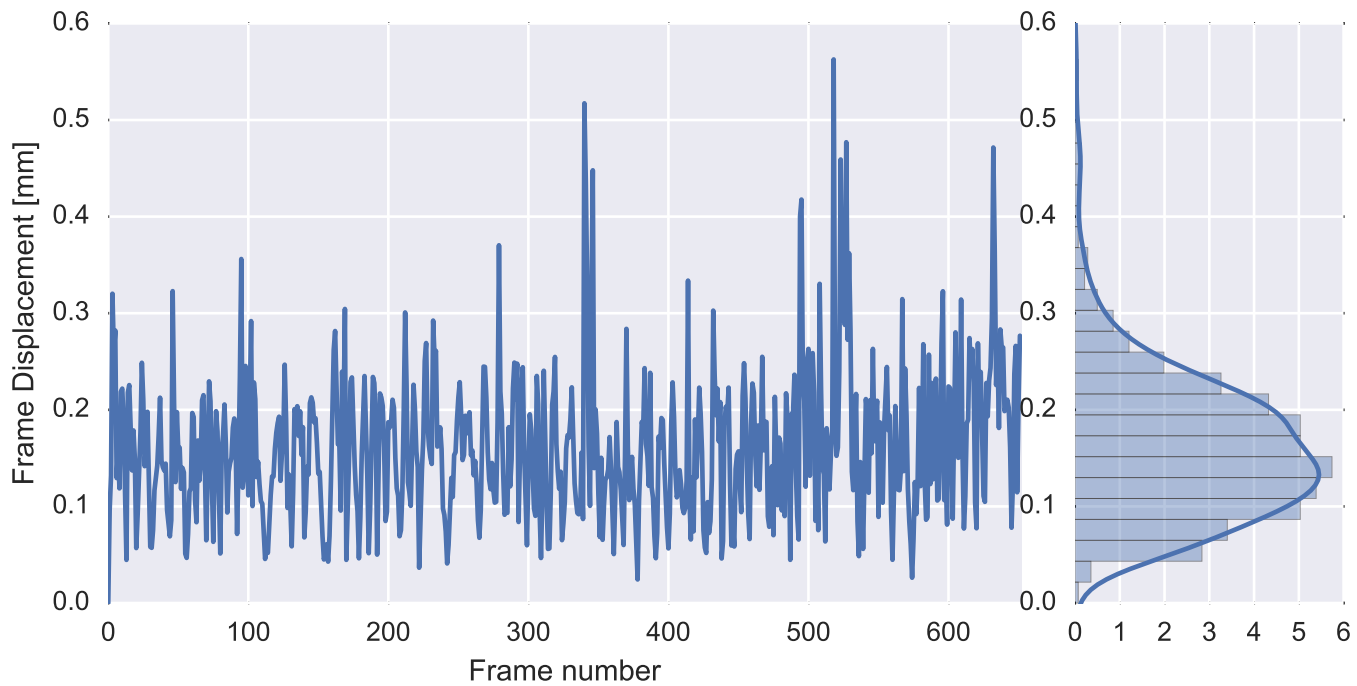

Mean EPI

Brain mask

tSNR

motion

fieldmap correction

coregistration