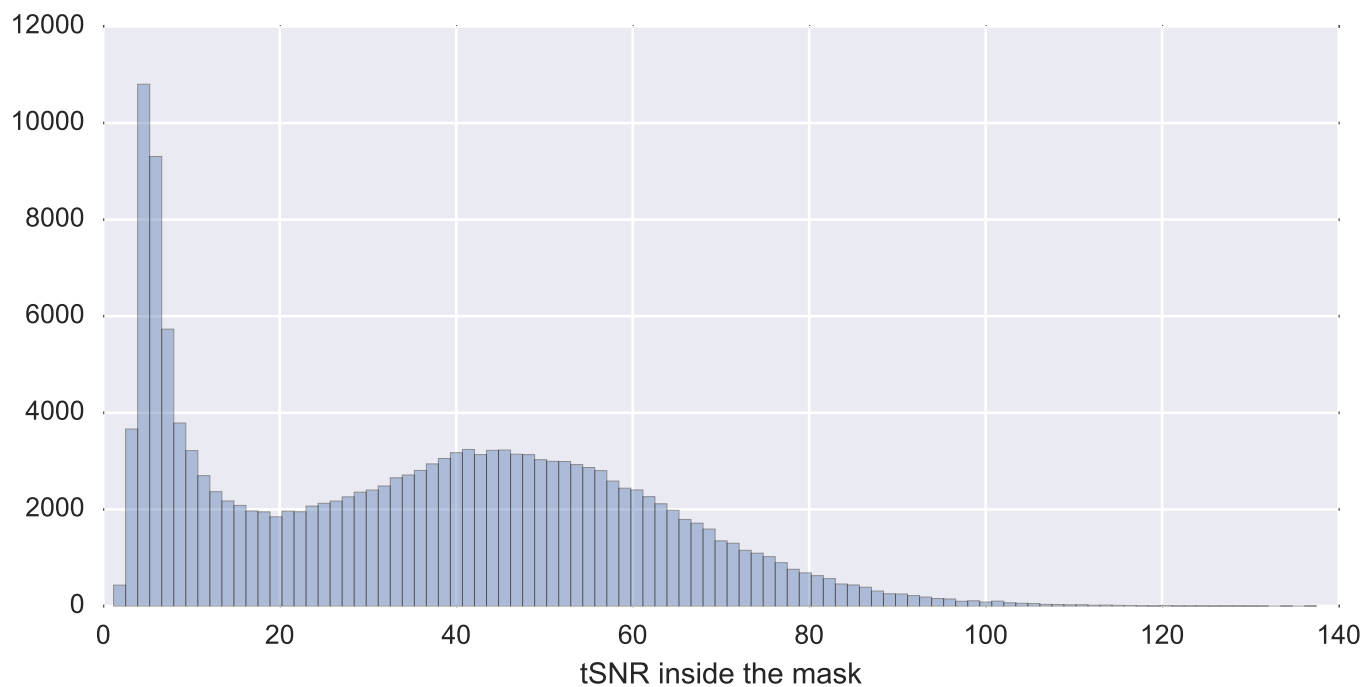

Mean EPI

Brain mask

tSNR

motion

fieldmap correction

coregistration