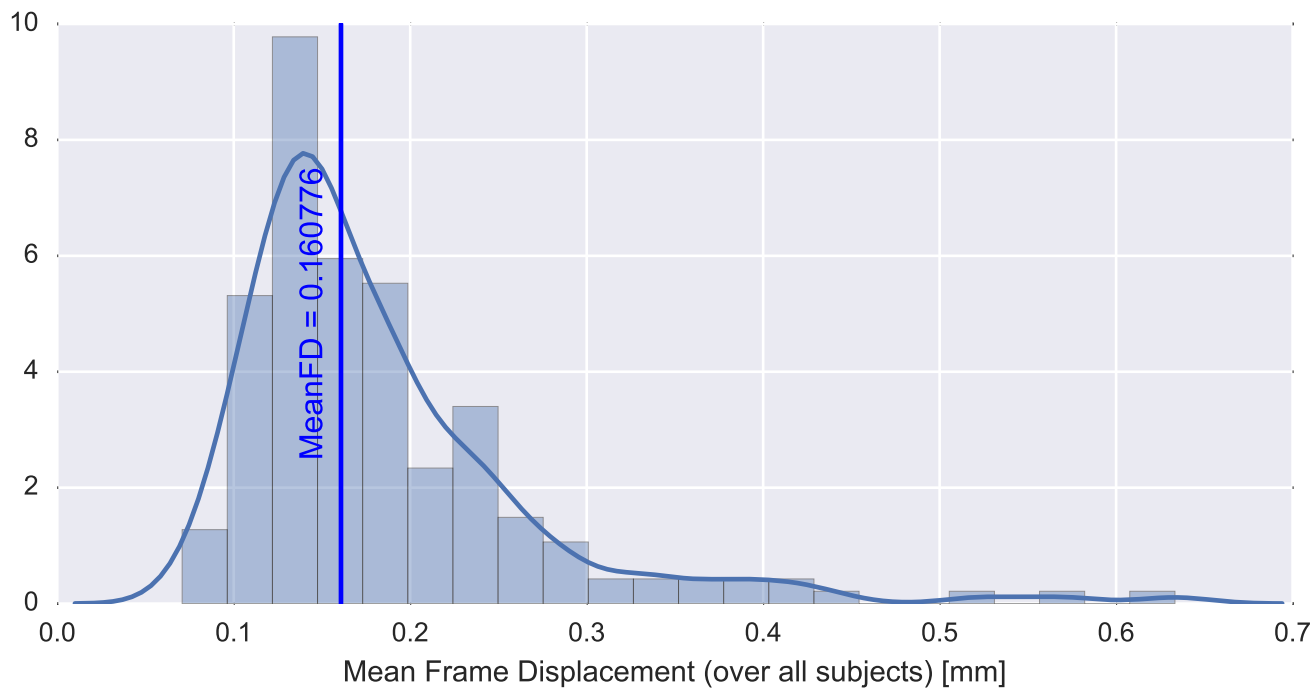

Mean EPI

Brain mask

tSNR

motion

fieldmap correction

coregistration