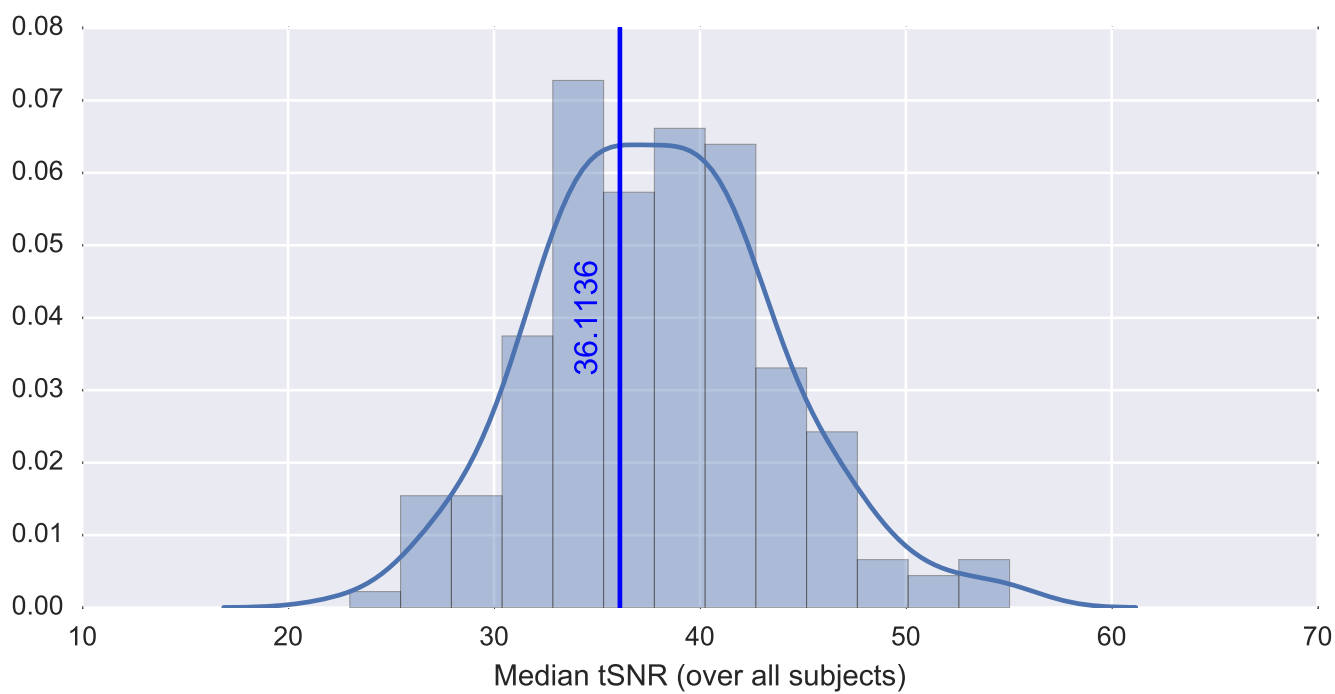

Mean EPI

Brain mask

tSNR

motion

fieldmap correction

coregistration