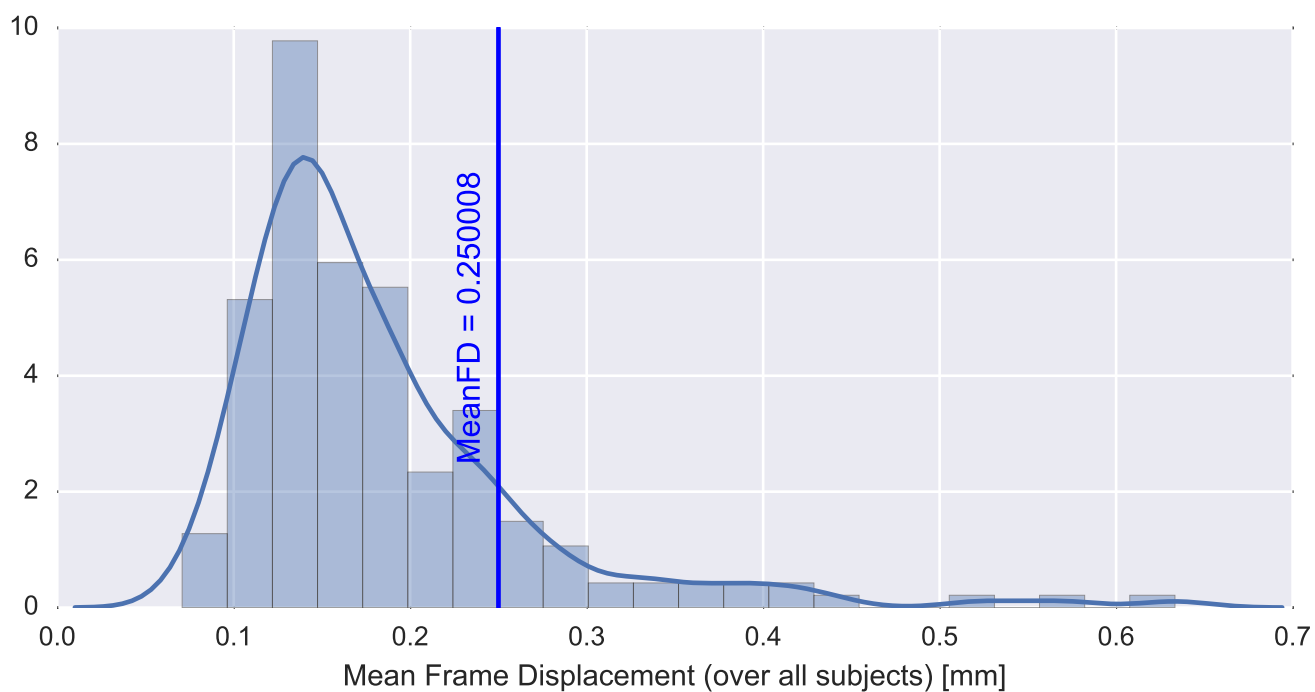

Mean EPI

Brain mask

tSNR

motion

fieldmap correction

coregistration