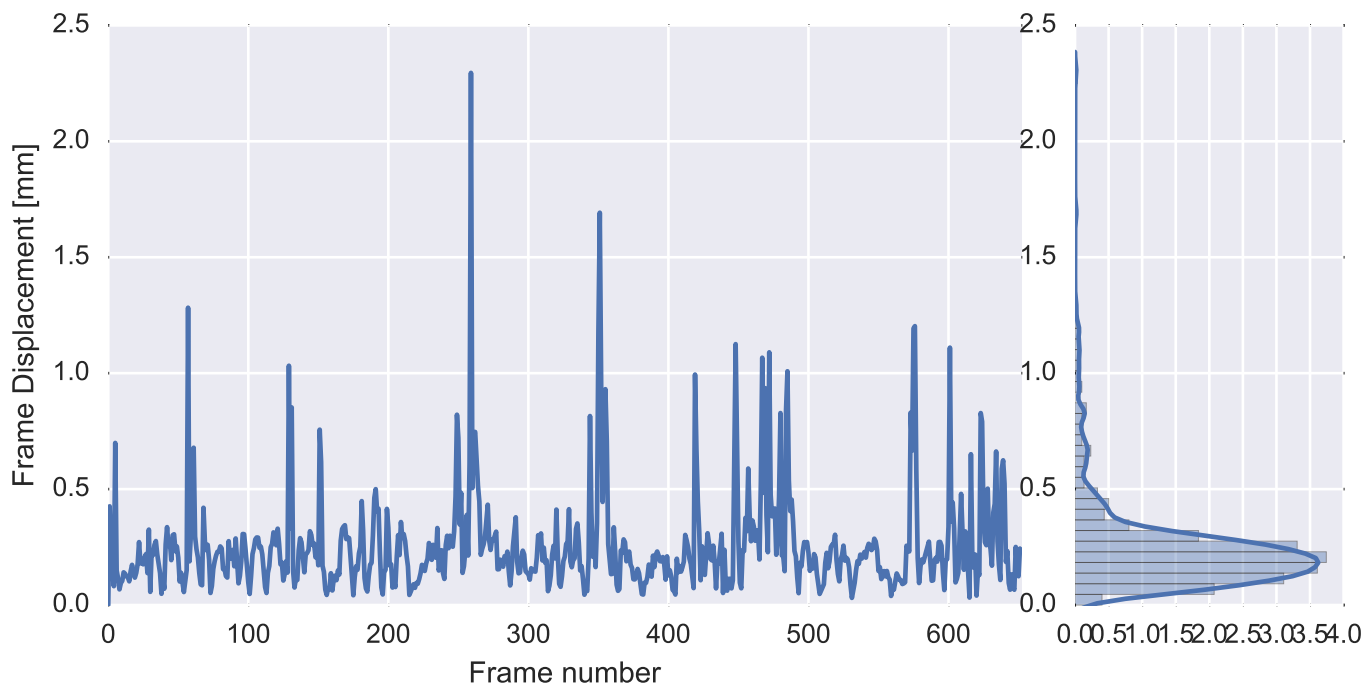

Mean EPI

Brain mask

tSNR

motion

fieldmap correction

coregistration