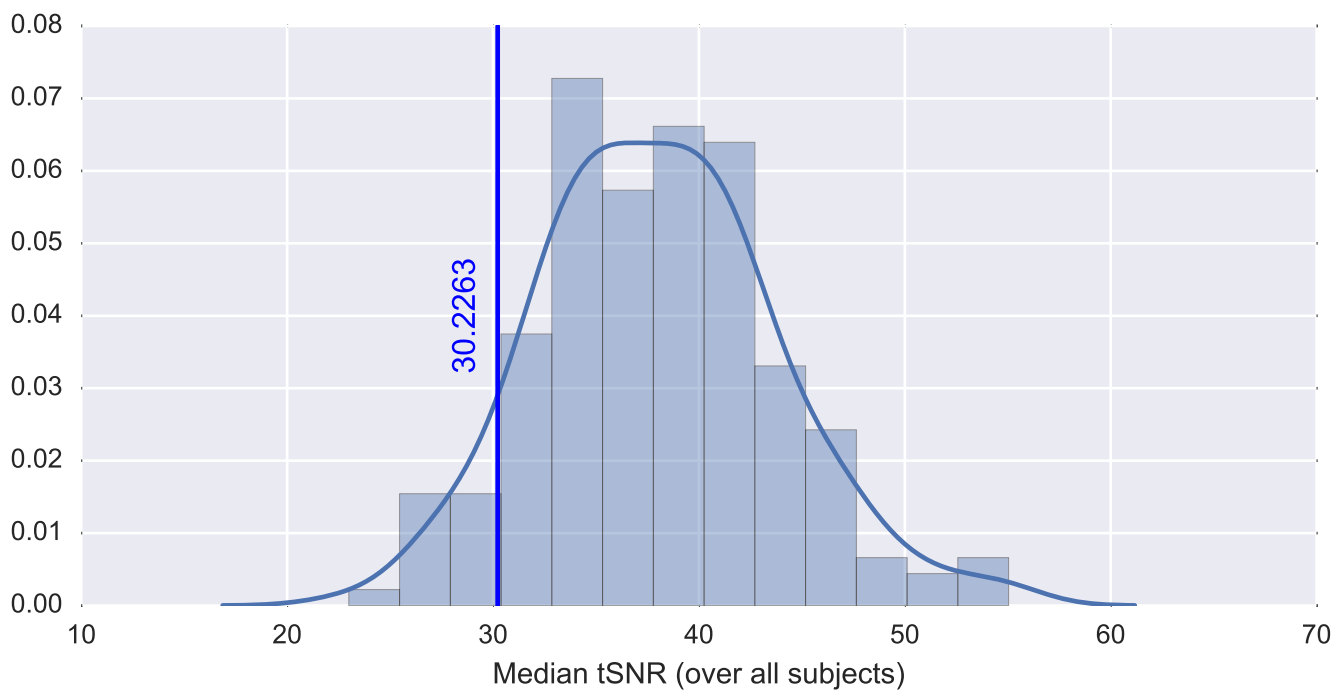

Mean EPI

Brain mask

tSNR

motion

fieldmap correction

coregistration