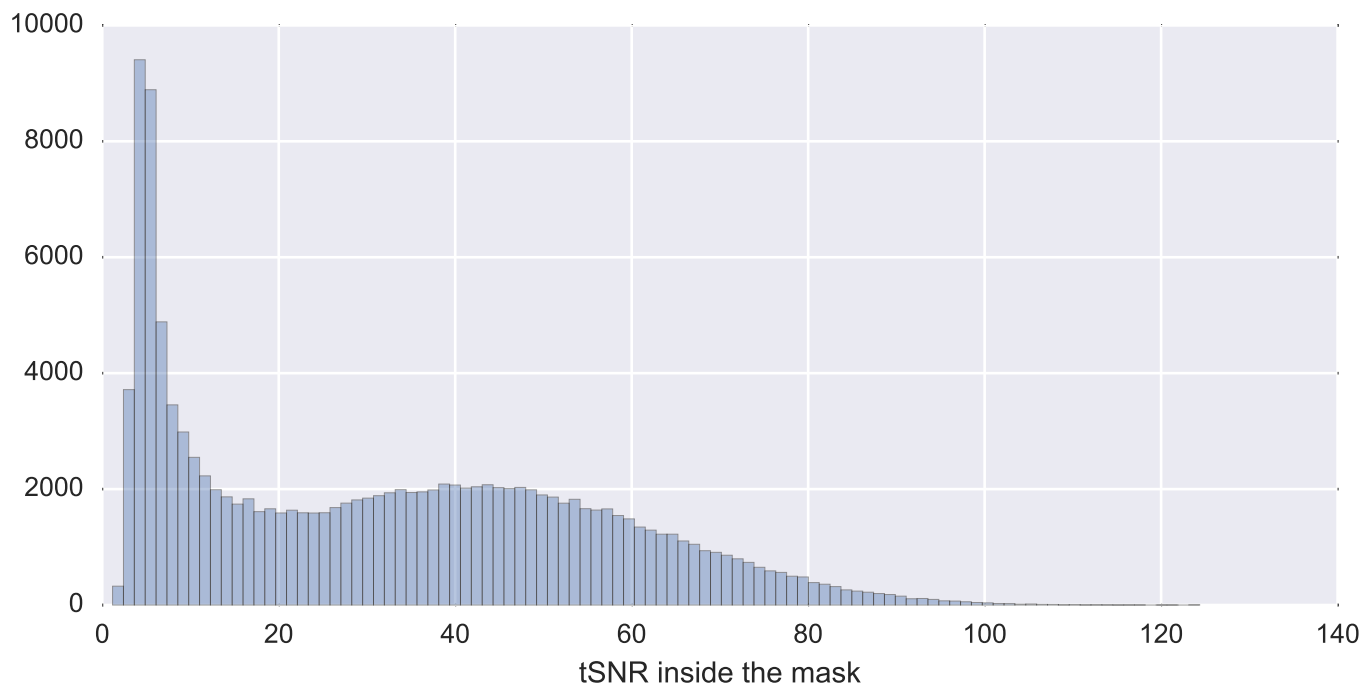

Mean EPI

Brain mask

tSNR

motion

fieldmap correction

coregistration