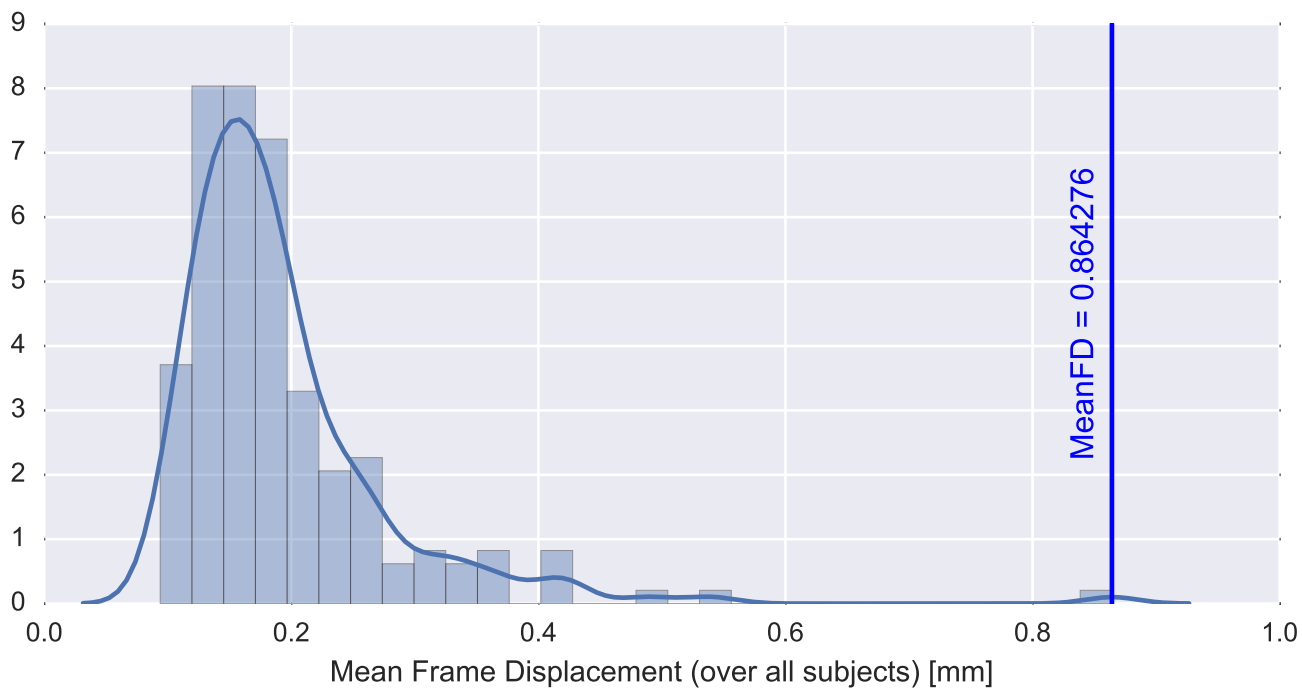

Mean EPI

Brain mask

tSNR

motion

fieldmap correction

coregistration