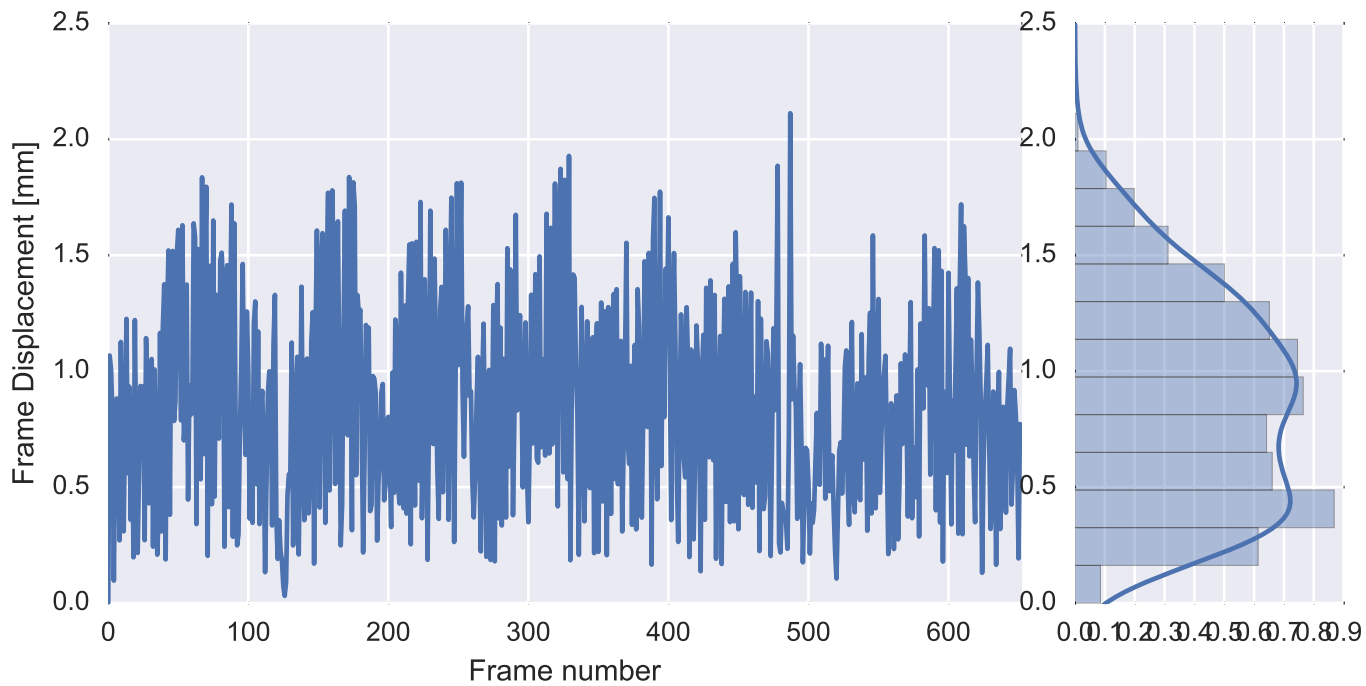

Mean EPI

Brain mask

tSNR

motion

fieldmap correction

coregistration