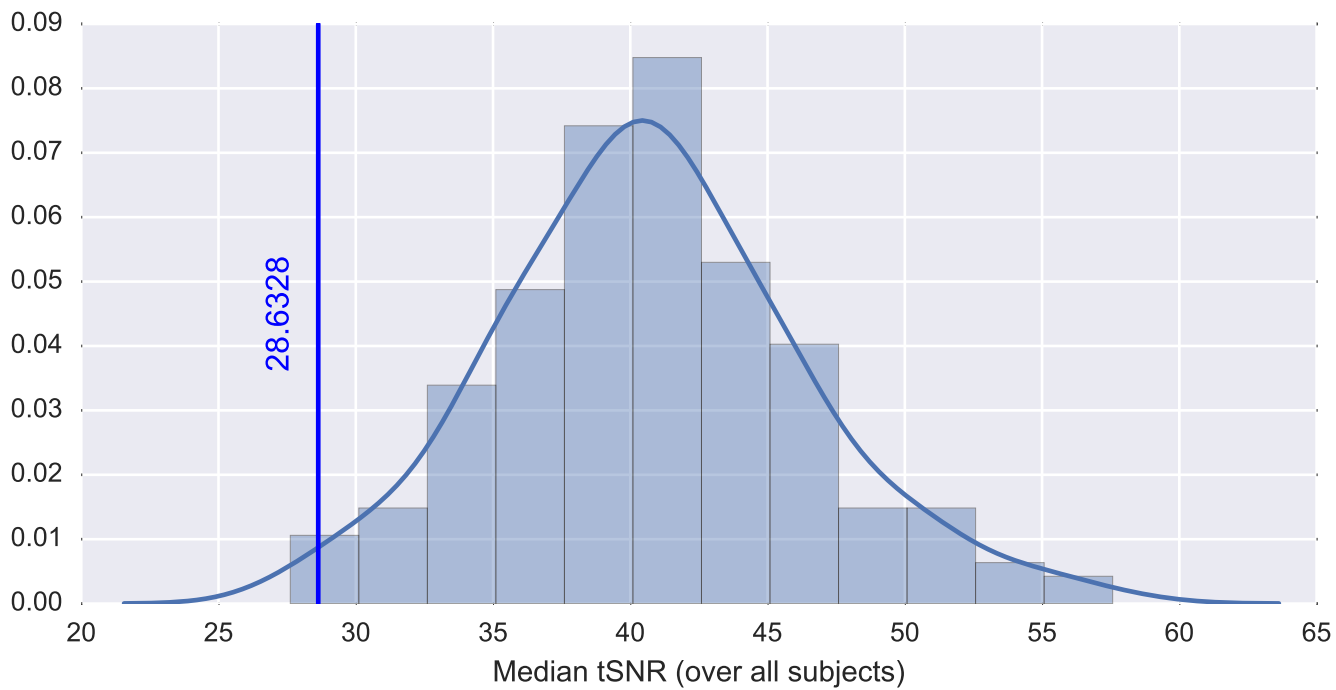

Mean EPI

Brain mask

tSNR

motion

fieldmap correction

coregistration