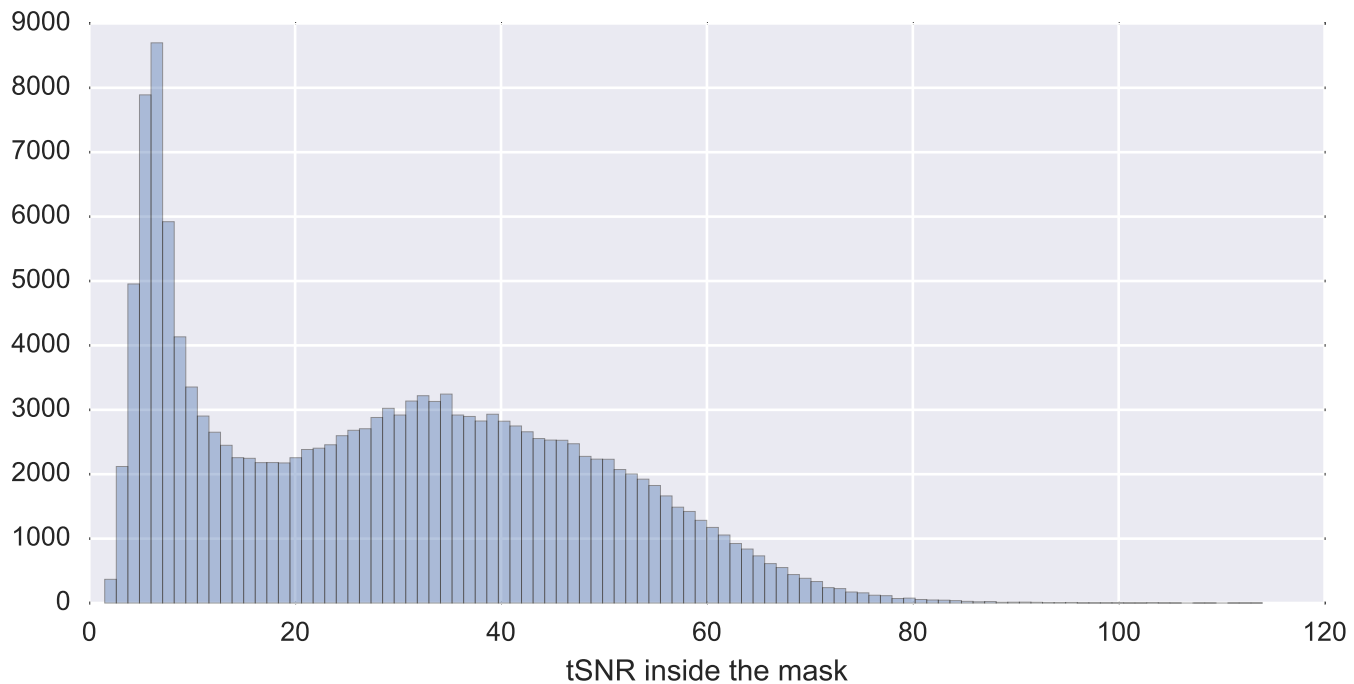

Mean EPI

Brain mask

tSNR

motion

fieldmap correction

coregistration