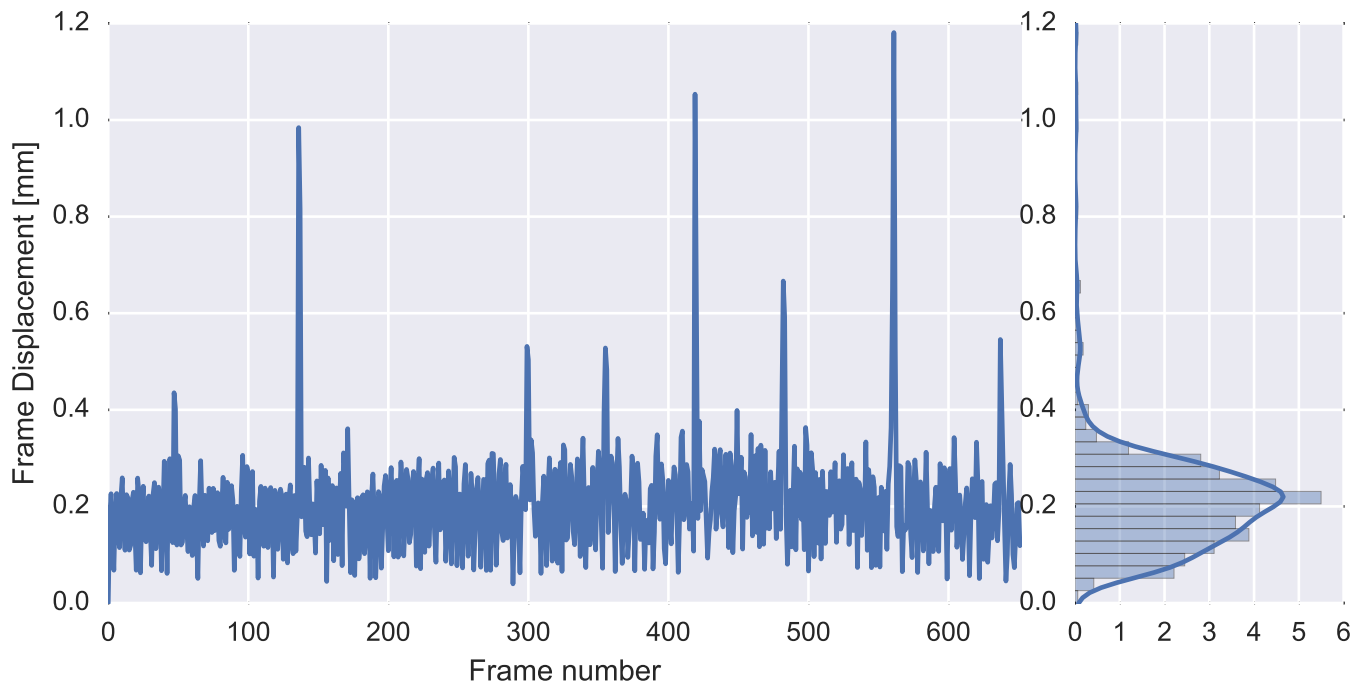

Mean EPI

Brain mask

tSNR

motion

fieldmap correction

coregistration