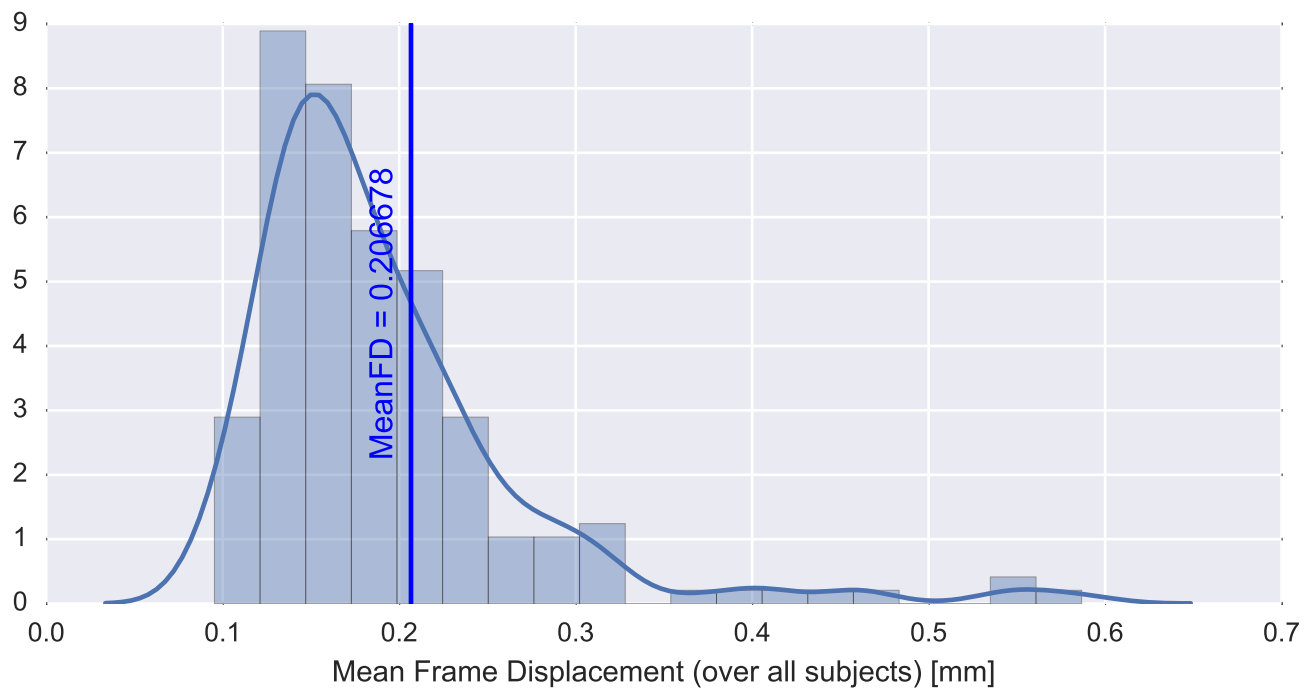

Mean EPI

Brain mask

tSNR

motion

fieldmap correction

coregistration