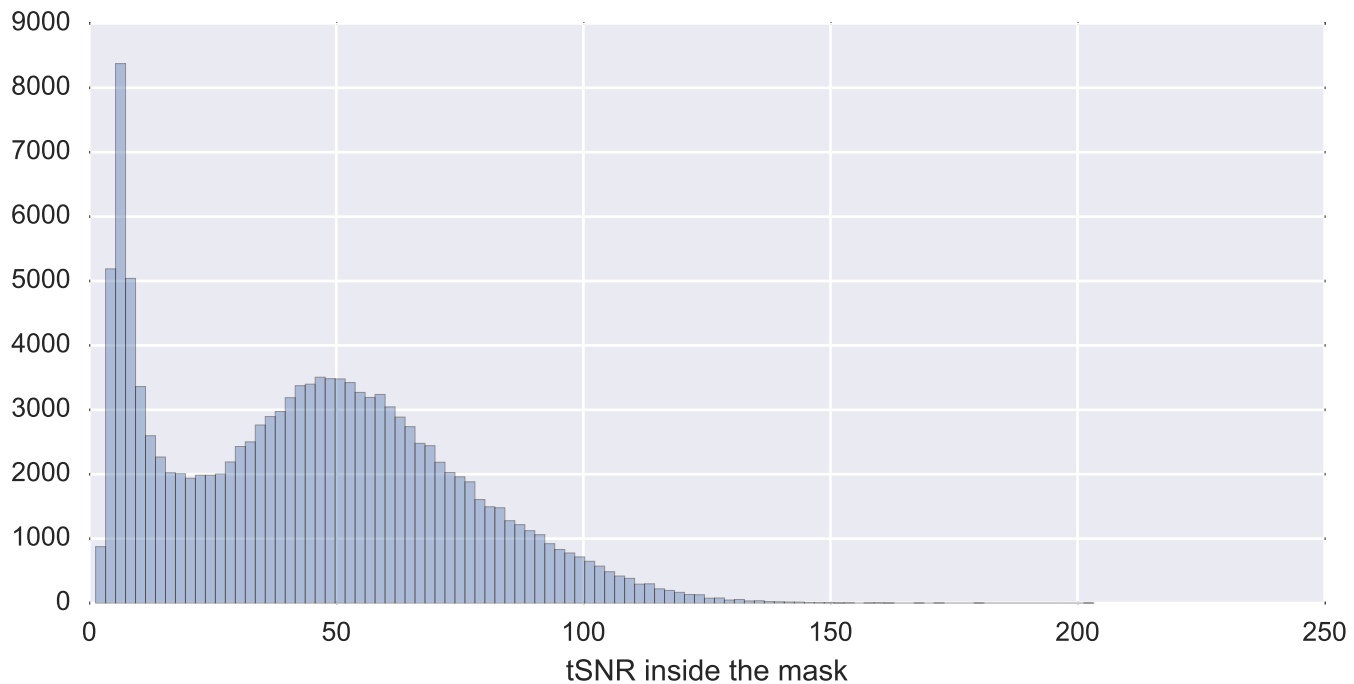

Mean EPI

Brain mask

tSNR

motion

fieldmap correction

coregistration