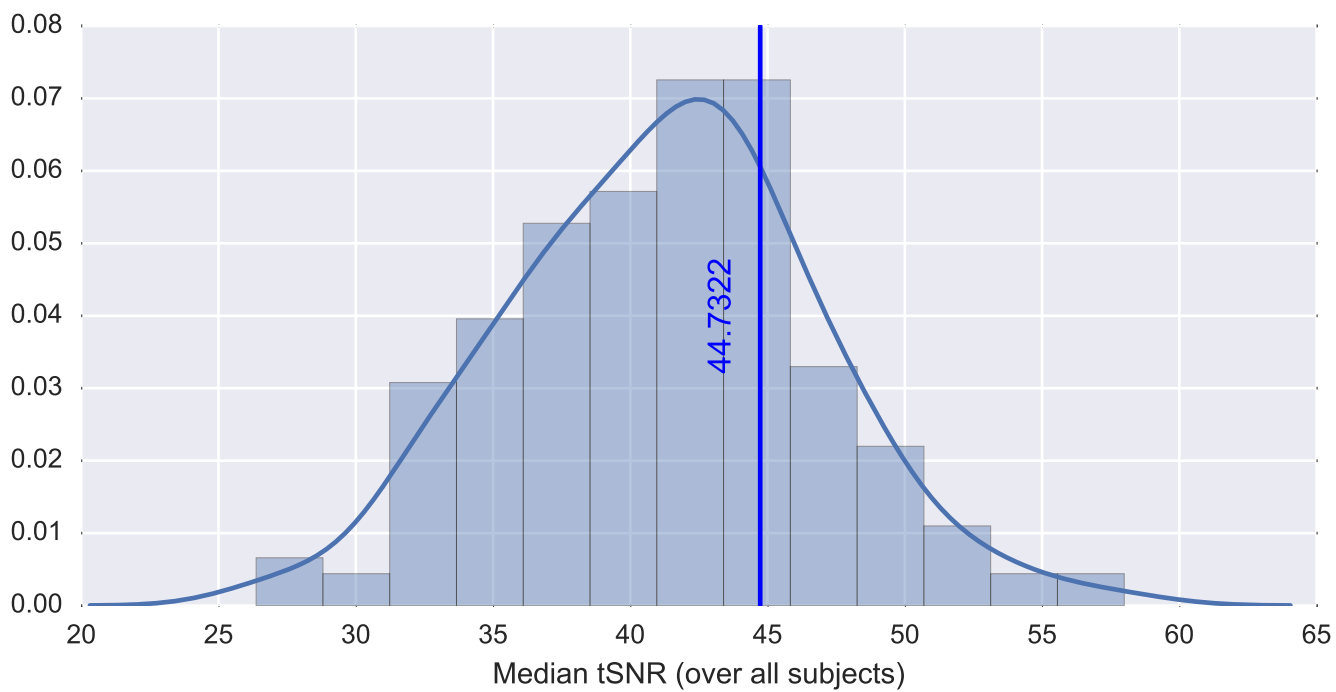

Mean EPI

Brain mask

tSNR

motion

fieldmap correction

coregistration