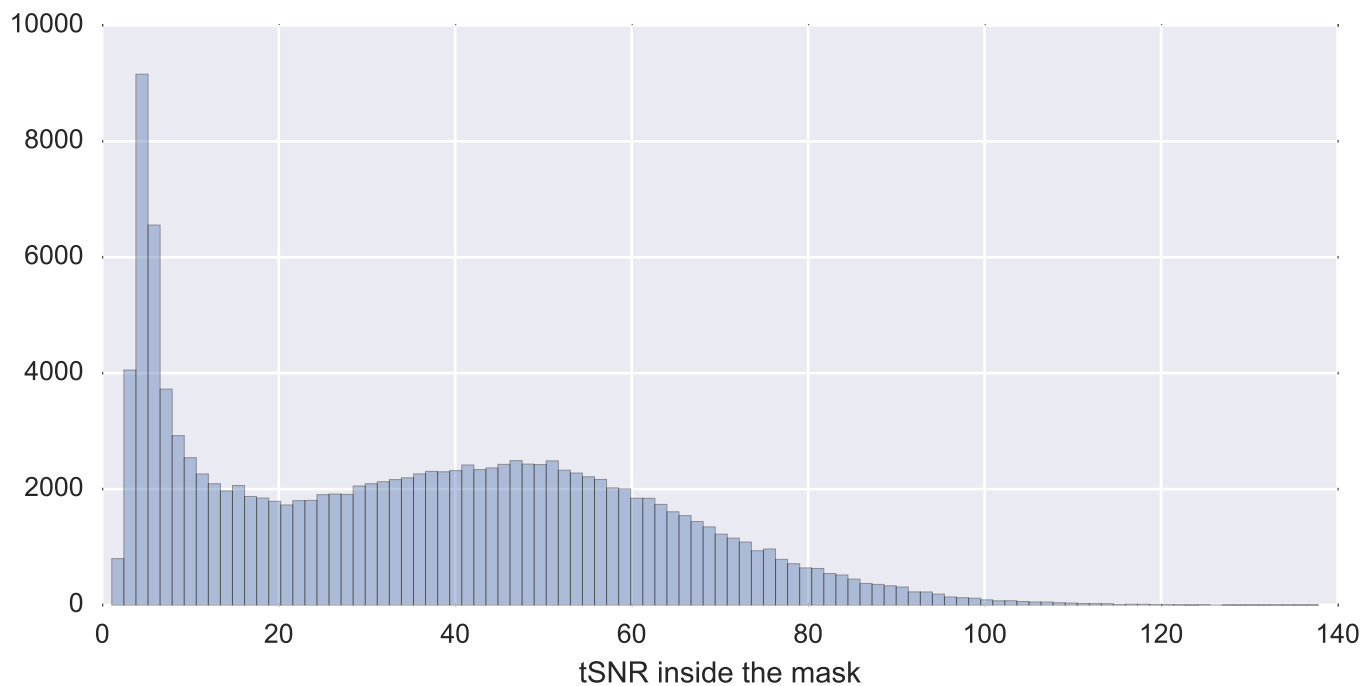

Mean EPI

Brain mask

tSNR

motion

fieldmap correction

coregistration