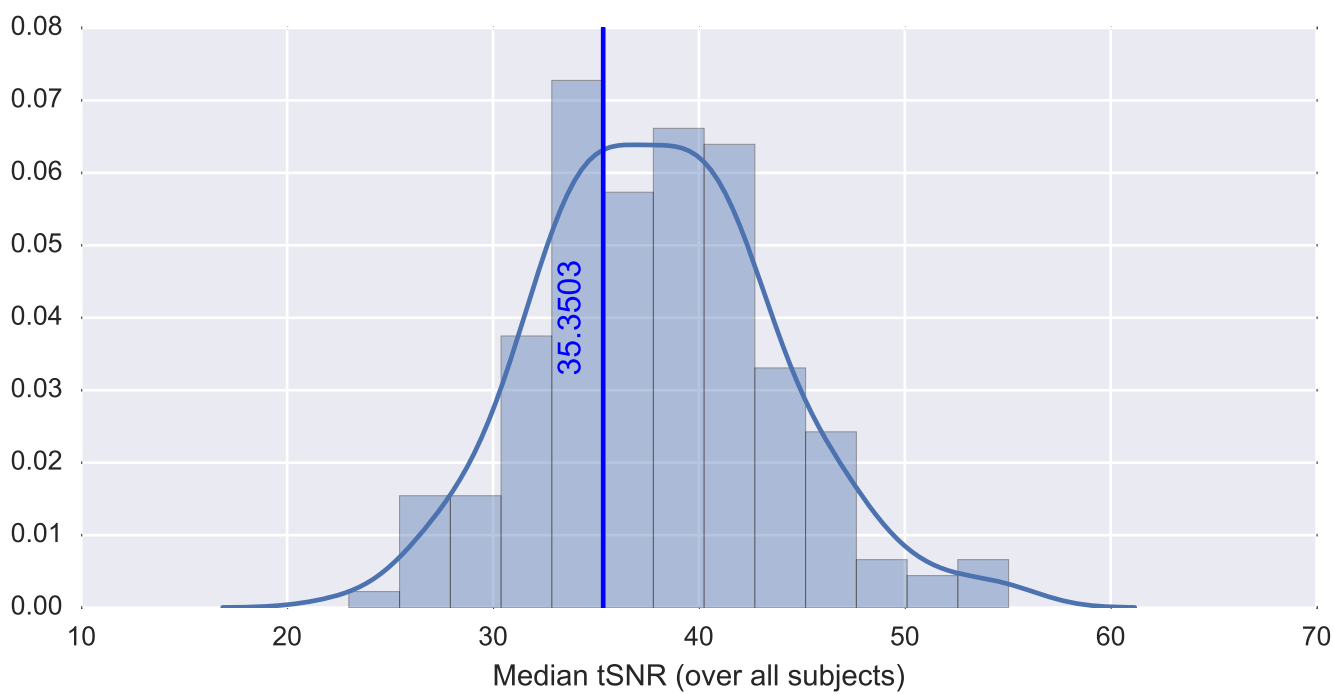

Mean EPI

Brain mask

tSNR

motion

fieldmap correction

coregistration