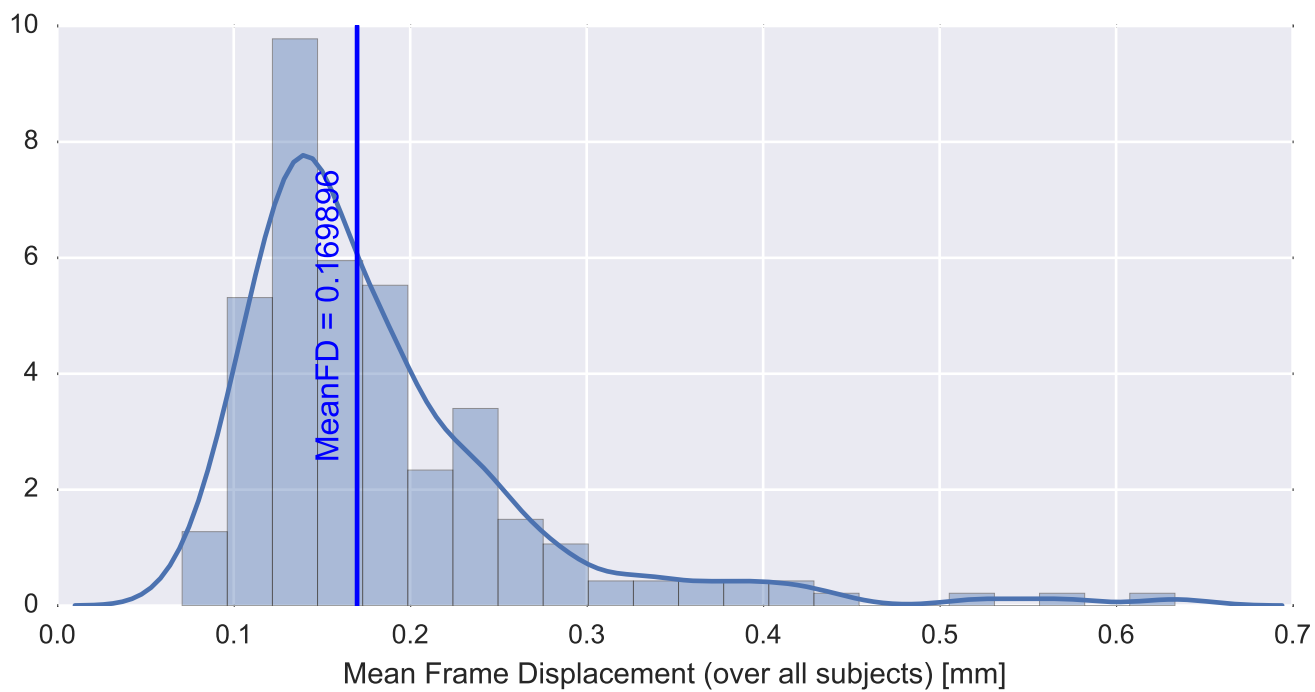

Mean EPI

Brain mask

tSNR

motion

fieldmap correction

coregistration