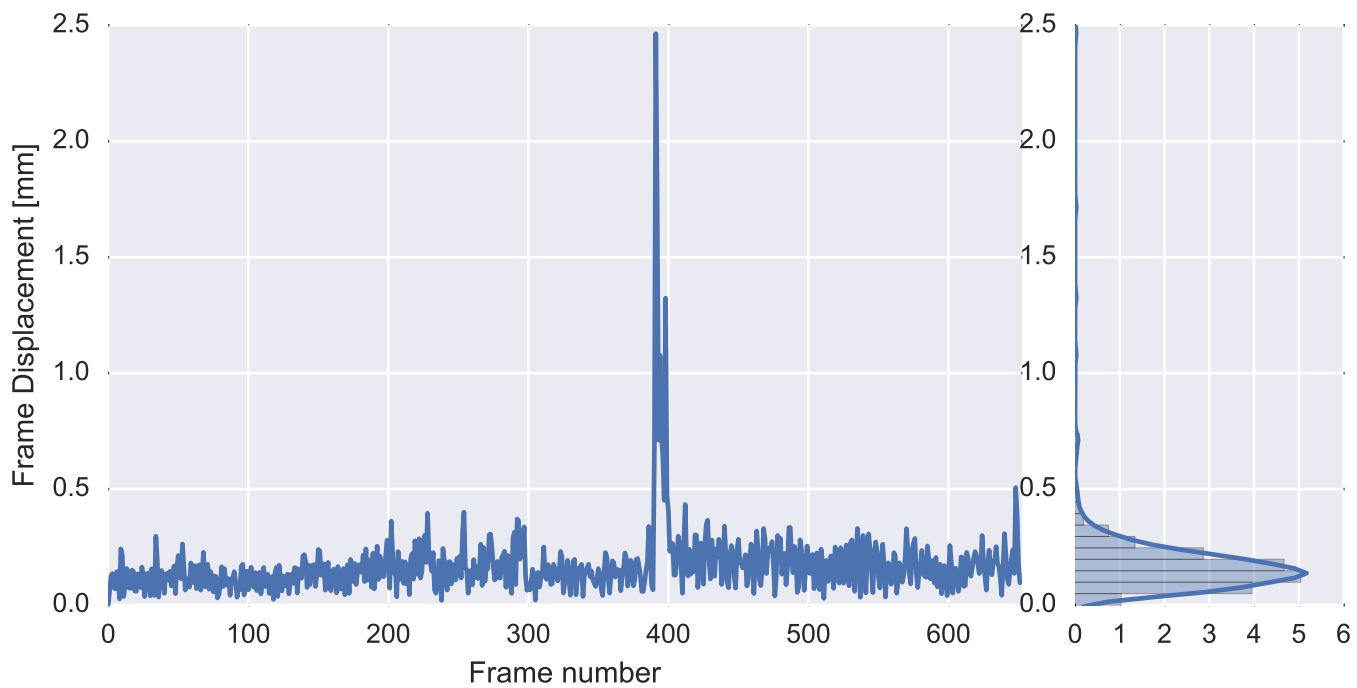

Mean EPI

Brain mask

tSNR

motion

fieldmap correction

coregistration