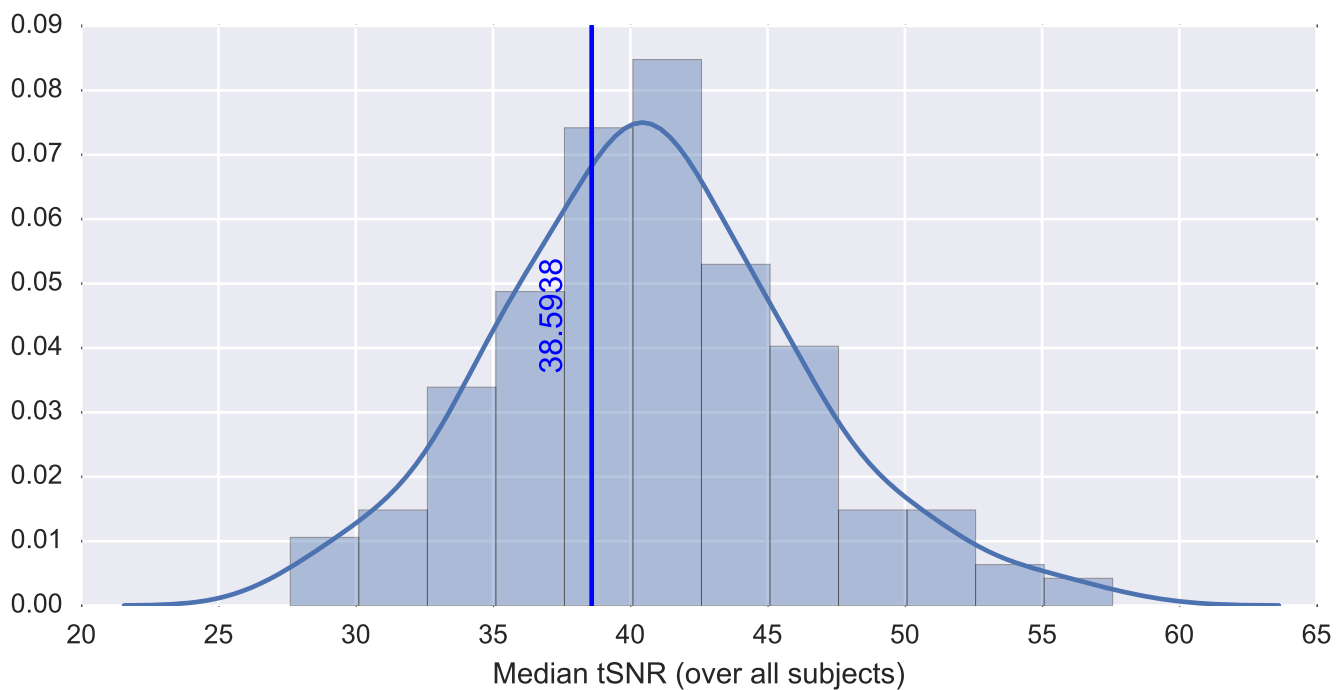

Mean EPI

Brain mask

tSNR

motion

fieldmap correction

coregistration