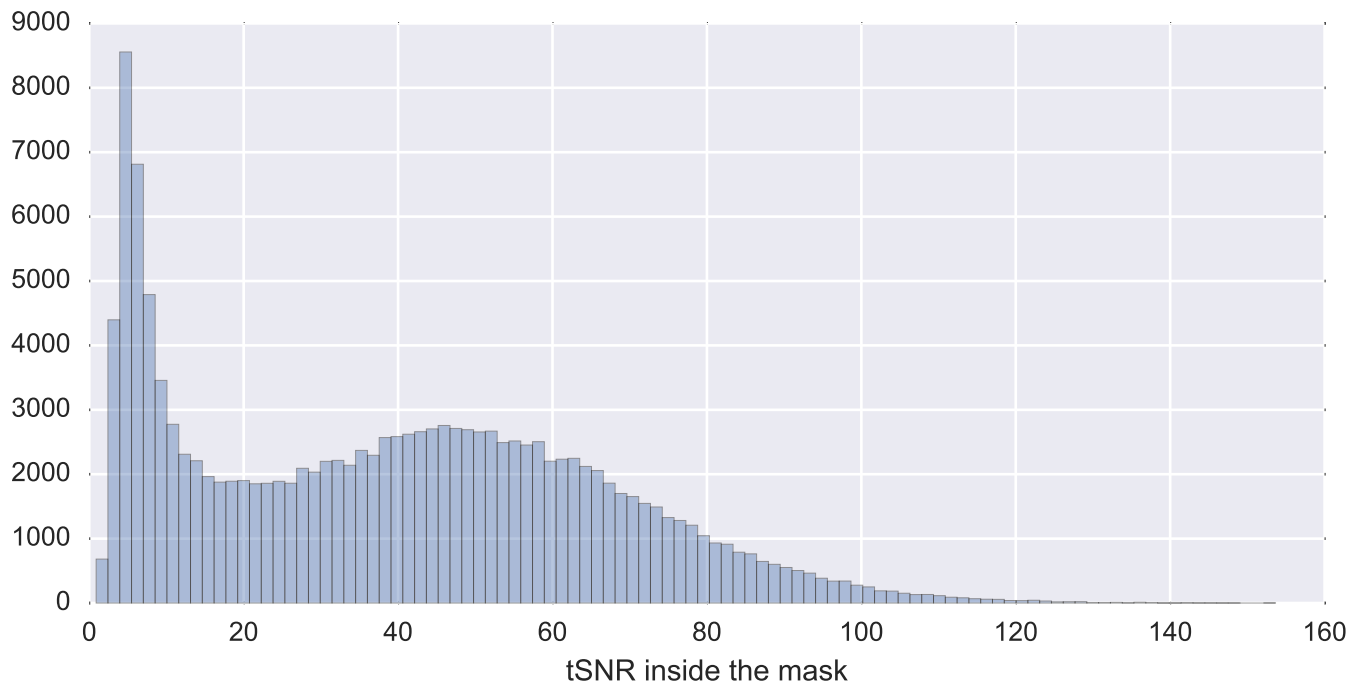

Mean EPI

Brain mask

tSNR

motion

fieldmap correction

coregistration