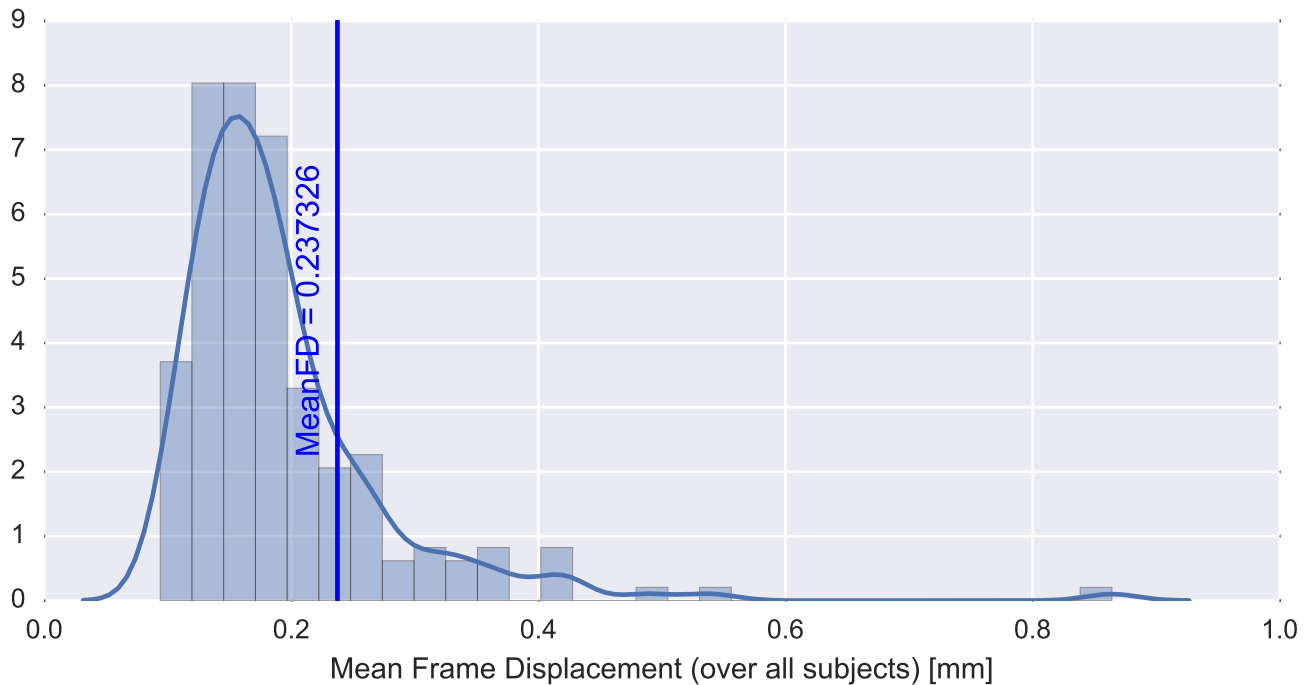

Mean EPI

Brain mask

tSNR

motion

fieldmap correction

coregistration