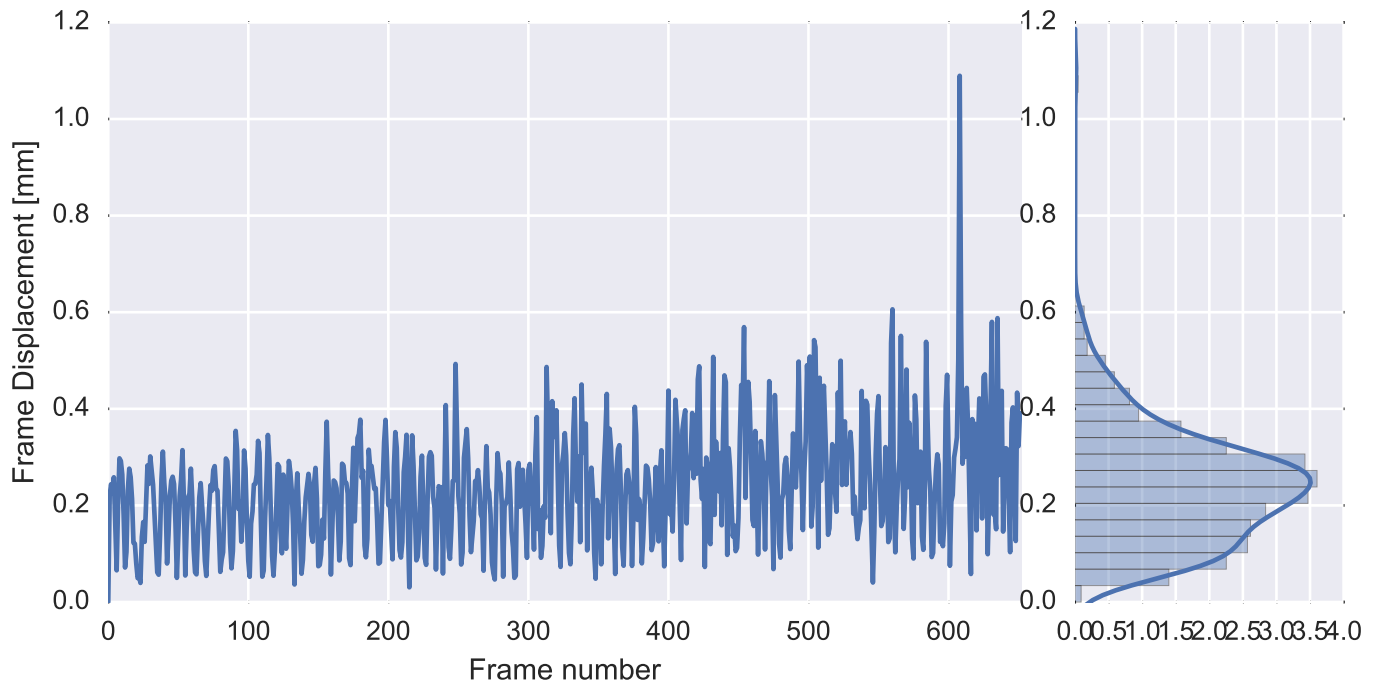

Mean EPI

Brain mask

tSNR

motion

fieldmap correction

coregistration