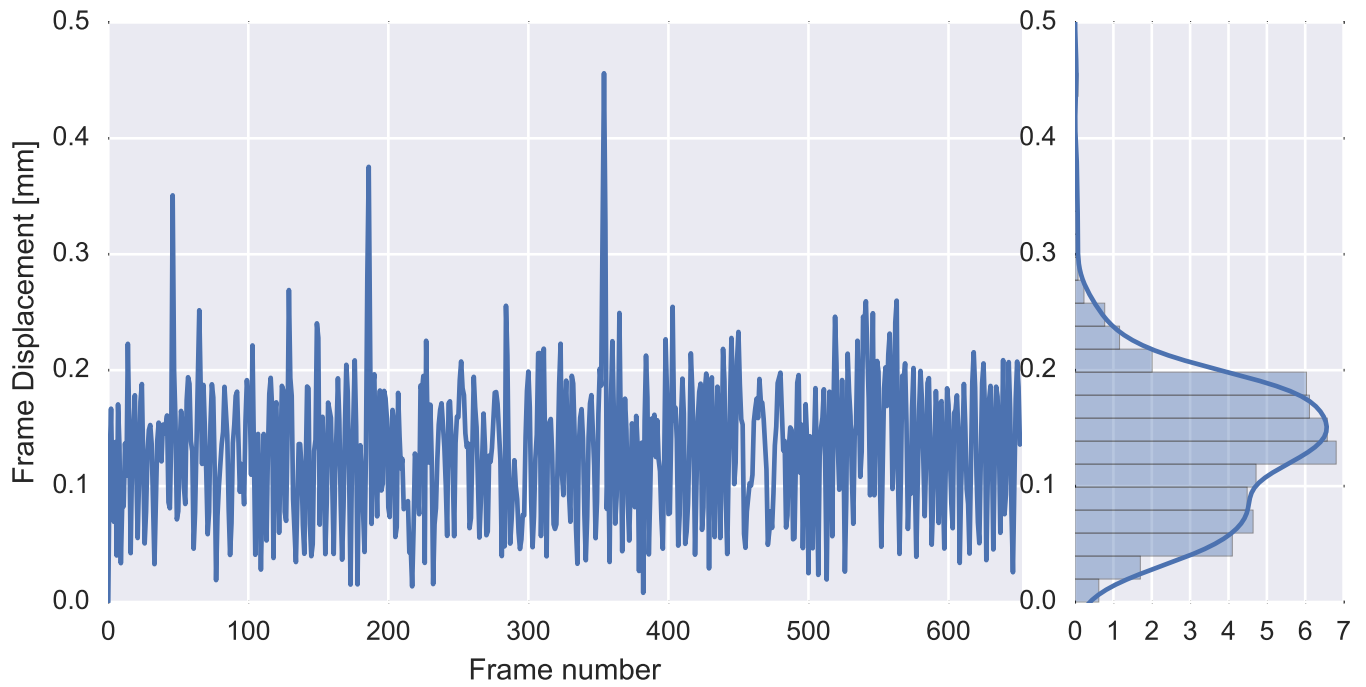

Mean EPI

Brain mask

tSNR

motion

fieldmap correction

coregistration