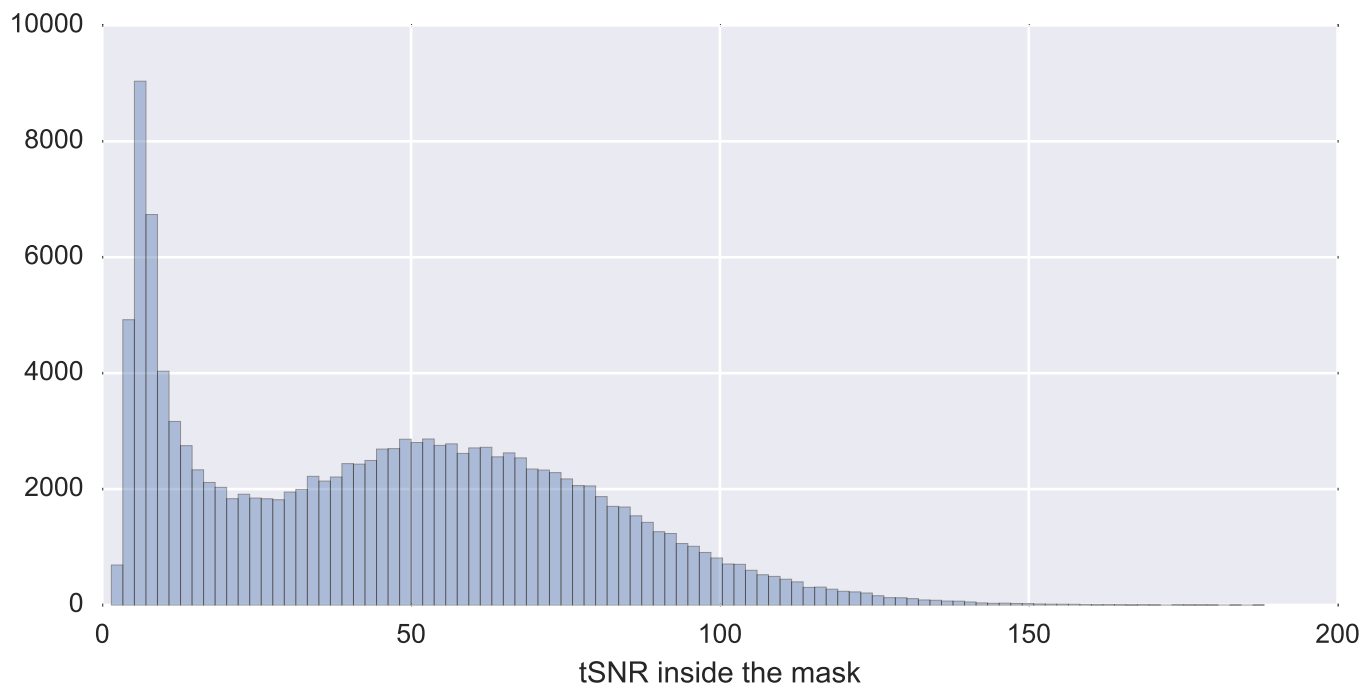

Mean EPI

Brain mask

tSNR

motion

fieldmap correction

coregistration