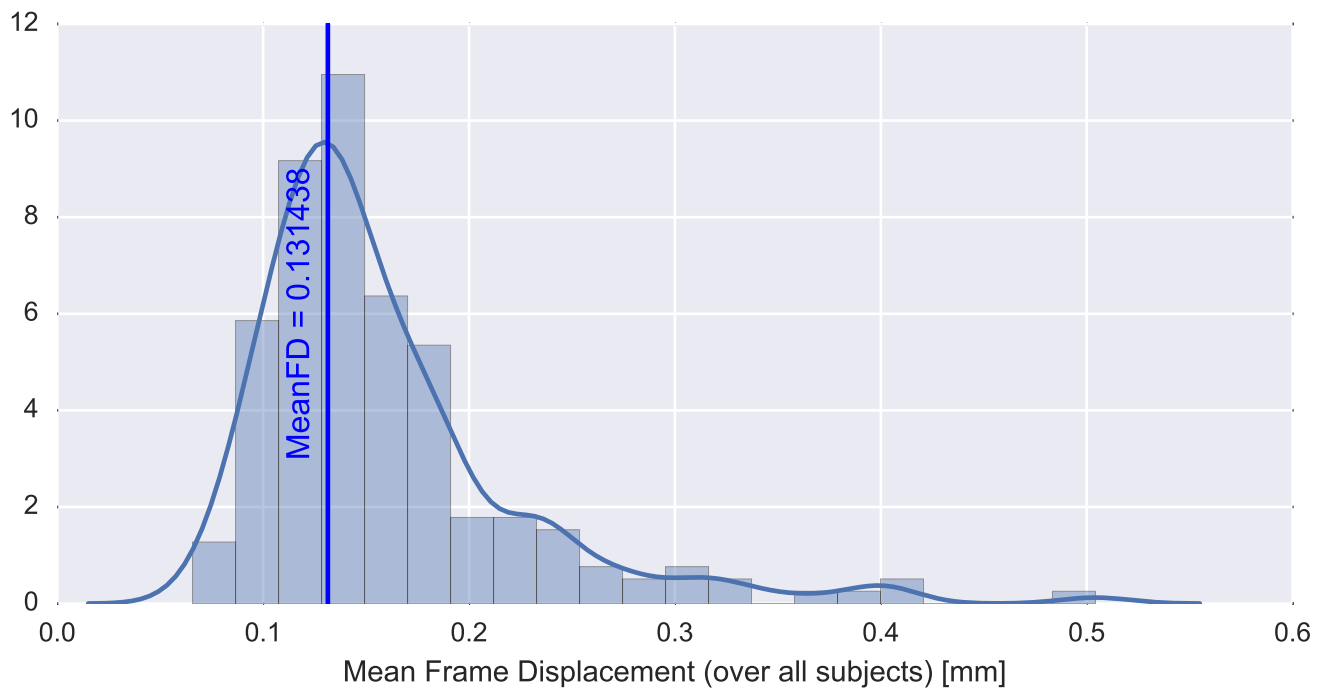

Mean EPI

Brain mask

tSNR

motion

fieldmap correction

coregistration