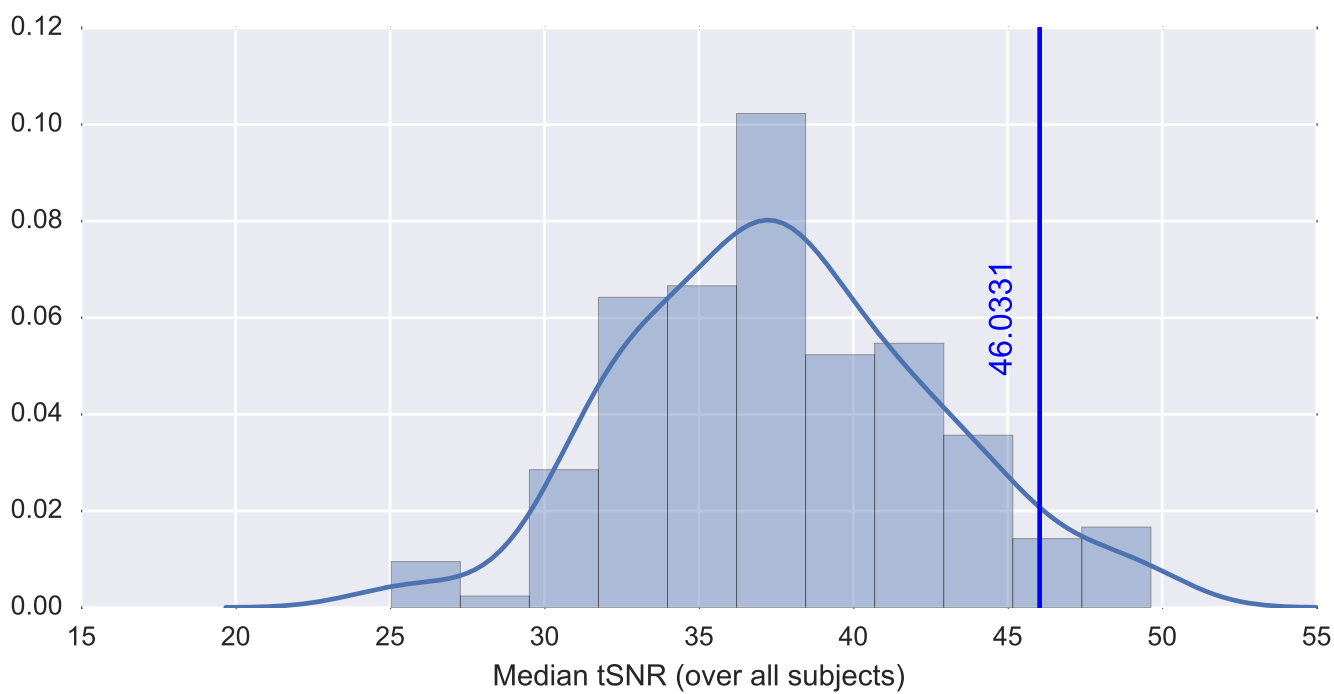

Mean EPI

Brain mask

tSNR

motion

fieldmap correction

coregistration