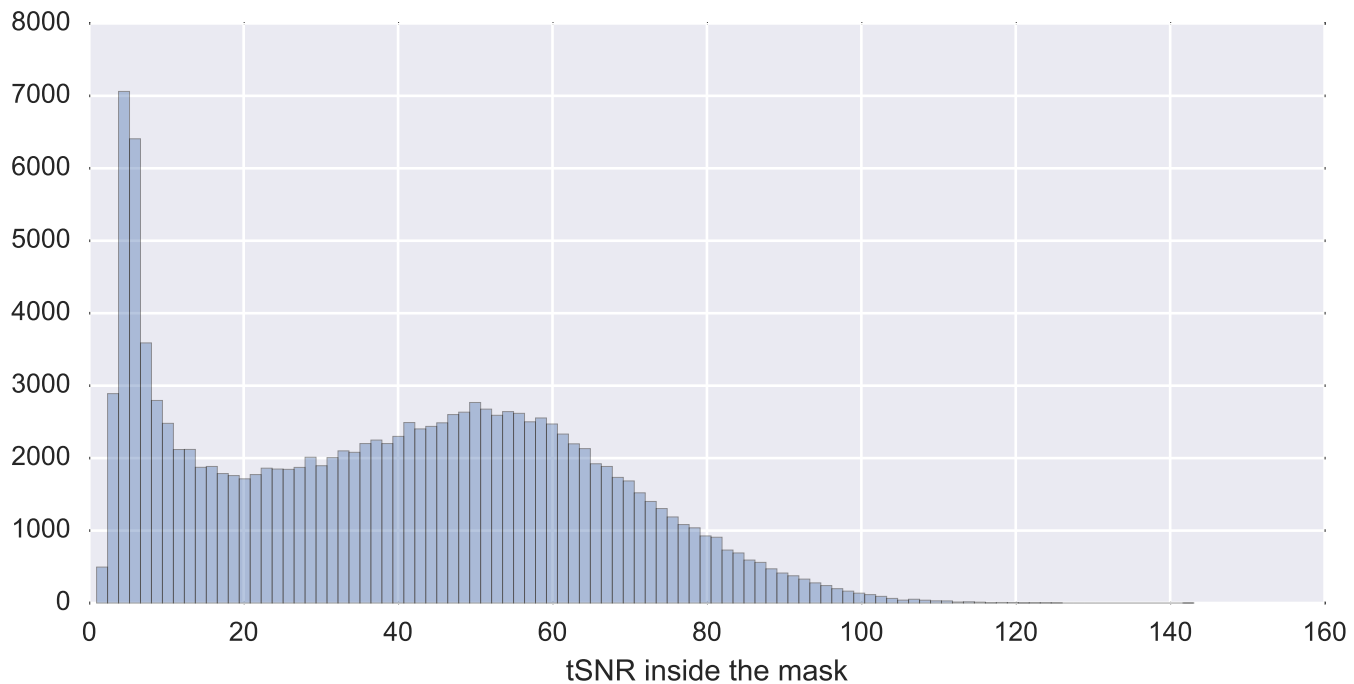

Mean EPI

Brain mask

tSNR

motion

fieldmap correction

coregistration