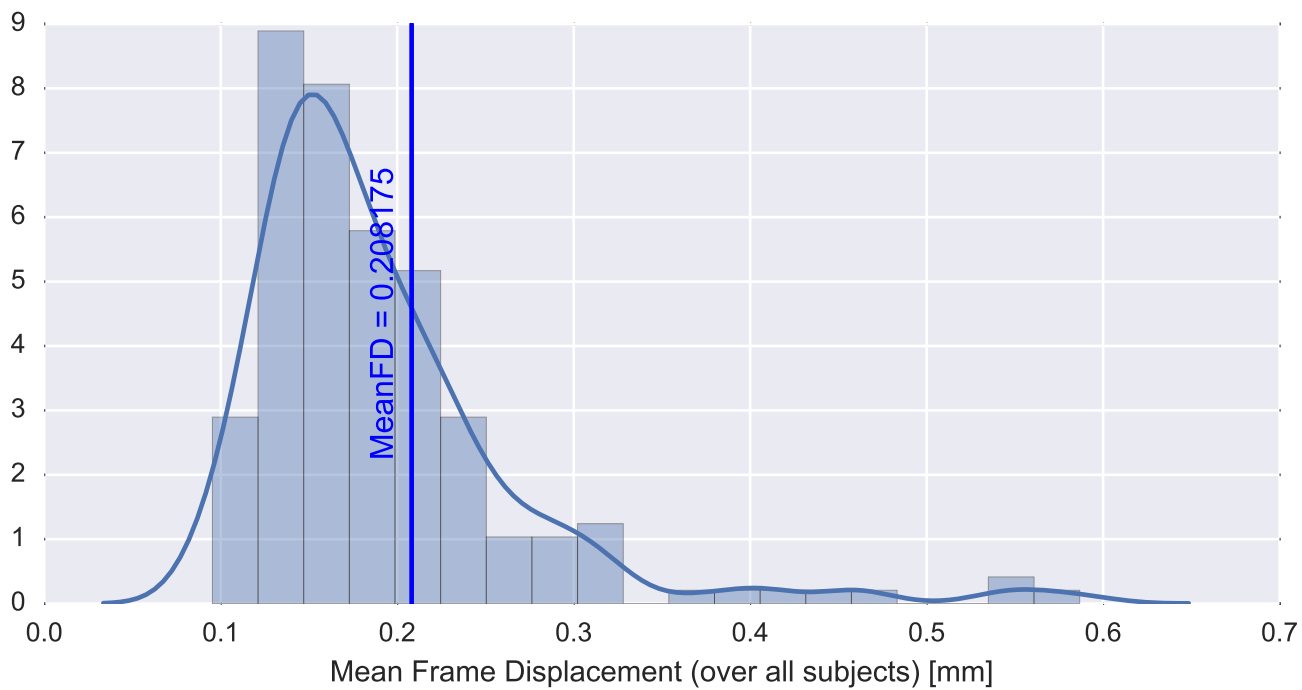

Mean EPI

Brain mask

tSNR

motion

fieldmap correction

coregistration