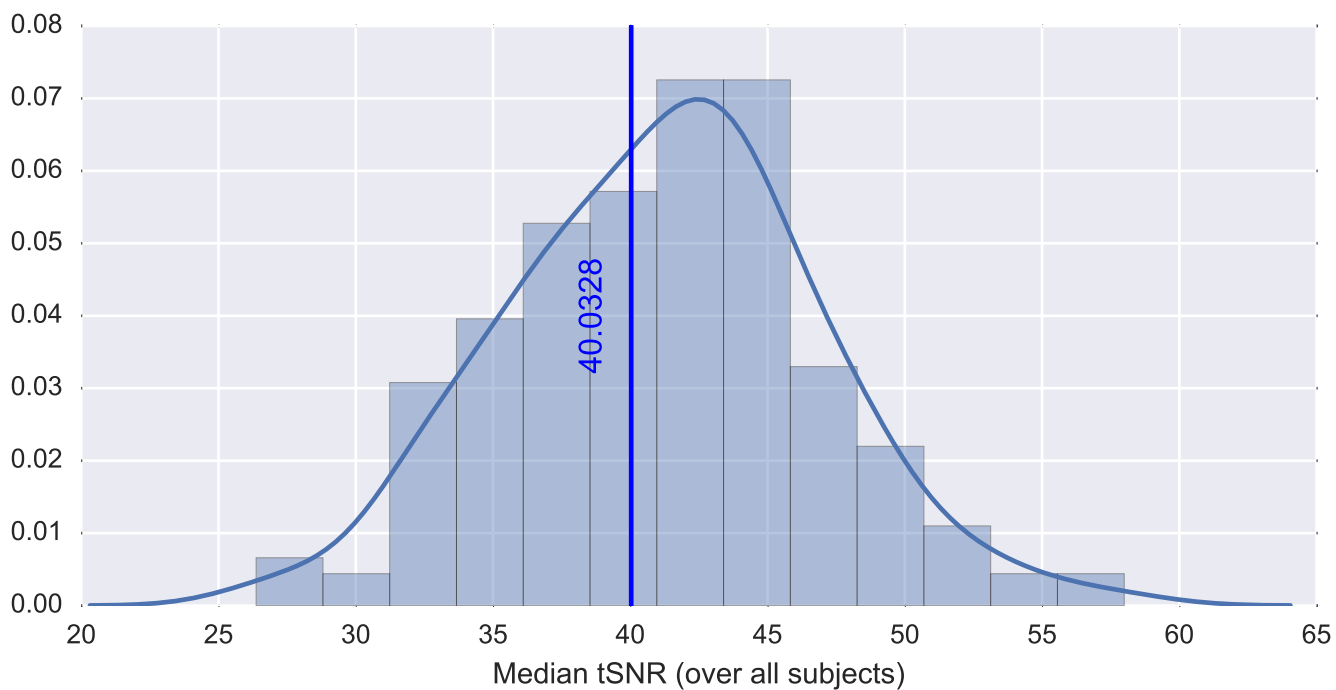

Mean EPI

Brain mask

tSNR

motion

fieldmap correction

coregistration