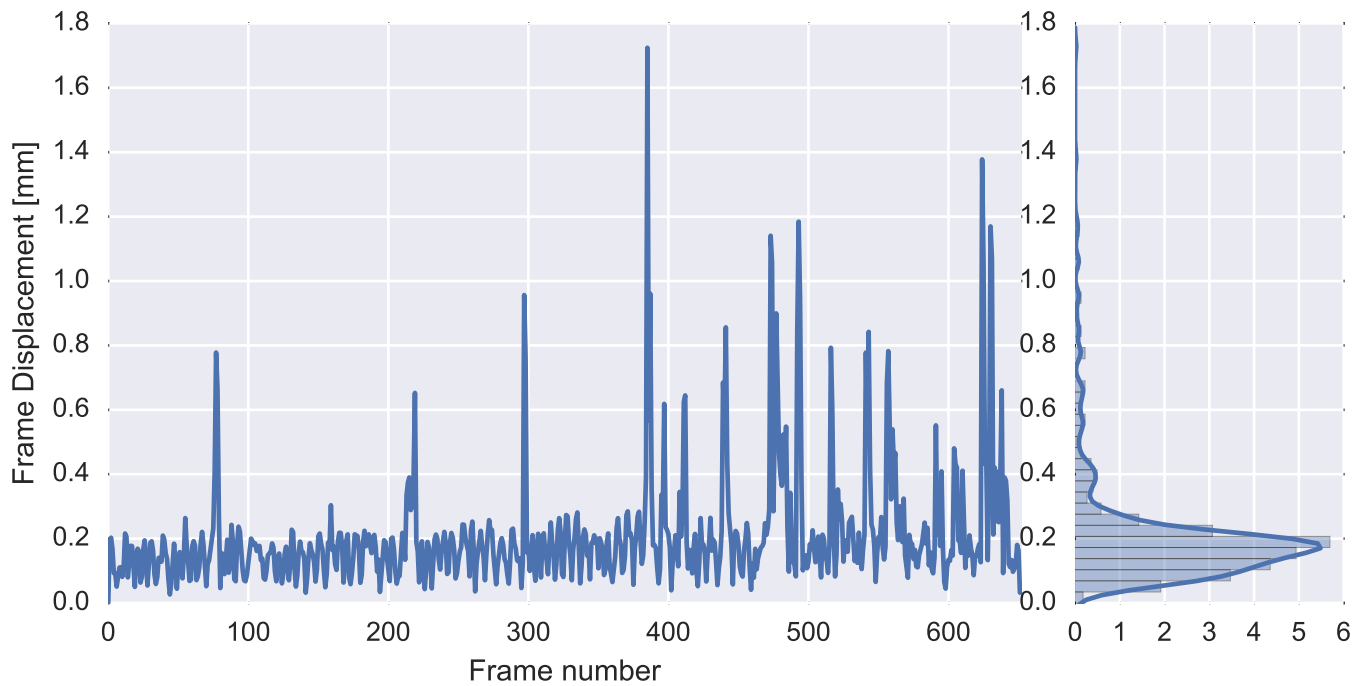

Mean EPI

Brain mask

tSNR

motion

fieldmap correction

coregistration