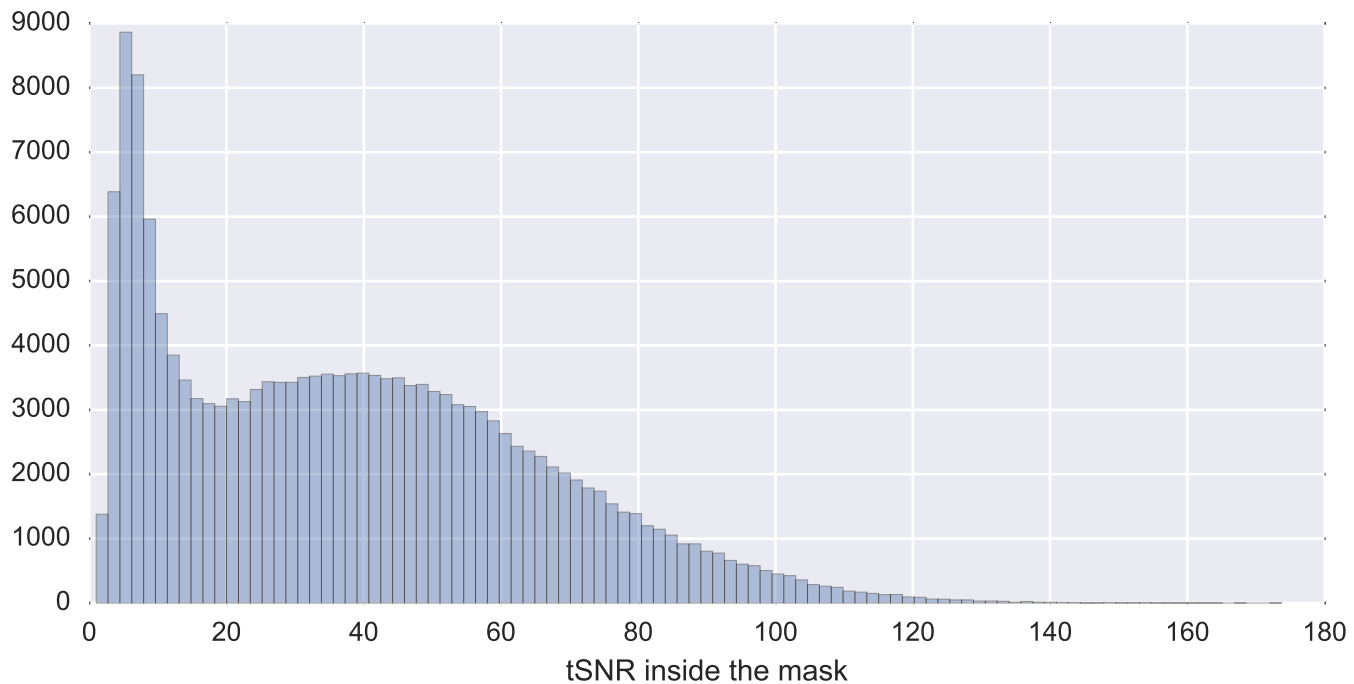

Mean EPI

Brain mask

tSNR

motion

fieldmap correction

coregistration