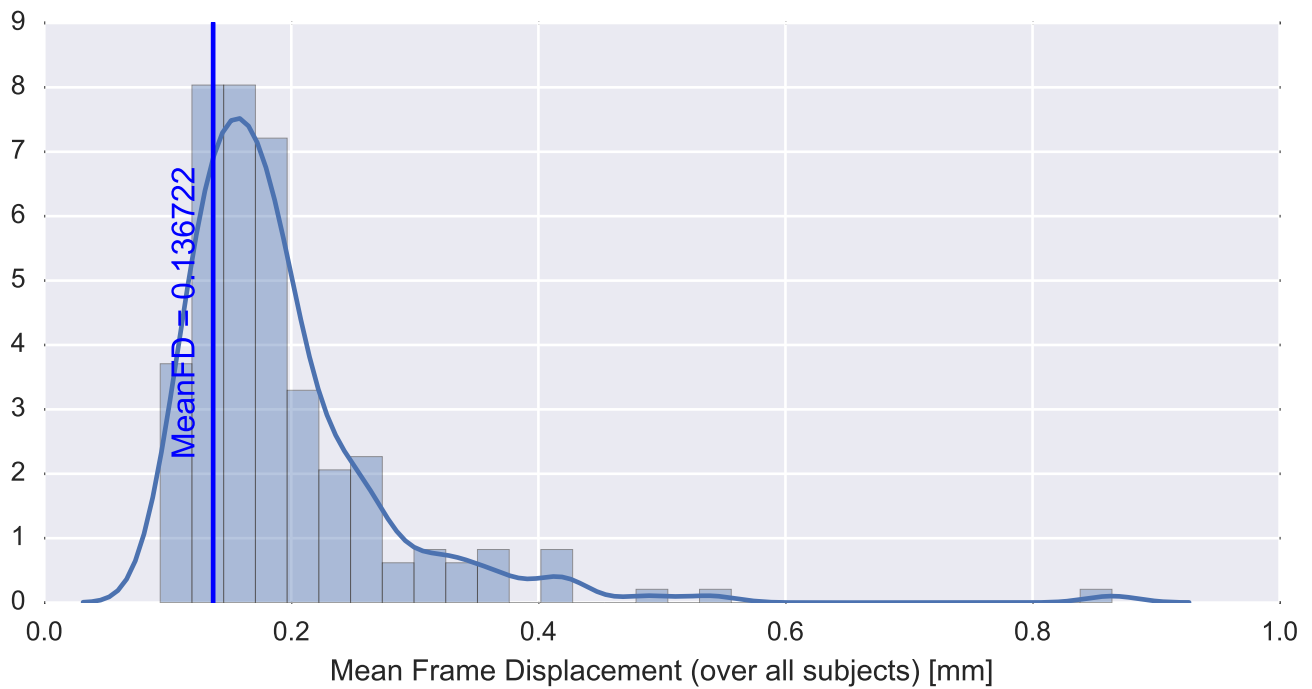

Mean EPI

Brain mask

tSNR

motion

fieldmap correction

coregistration