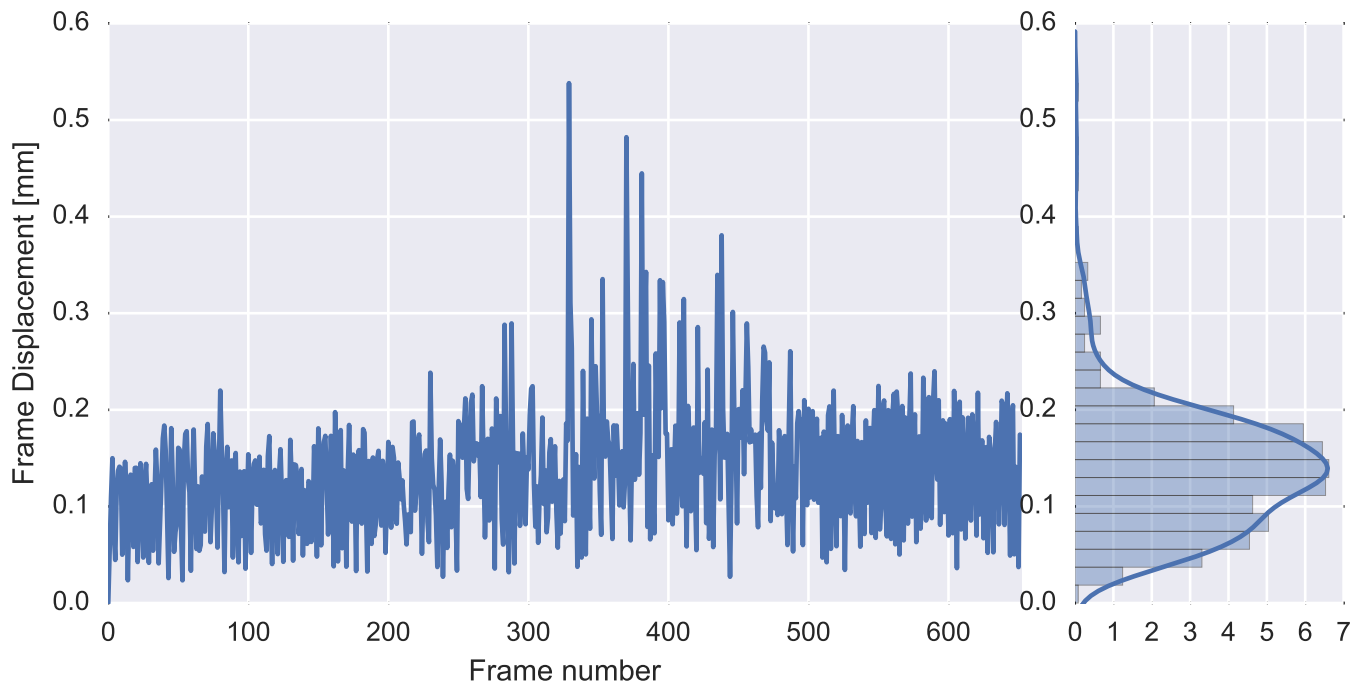

Mean EPI

Brain mask

tSNR

motion

fieldmap correction

coregistration