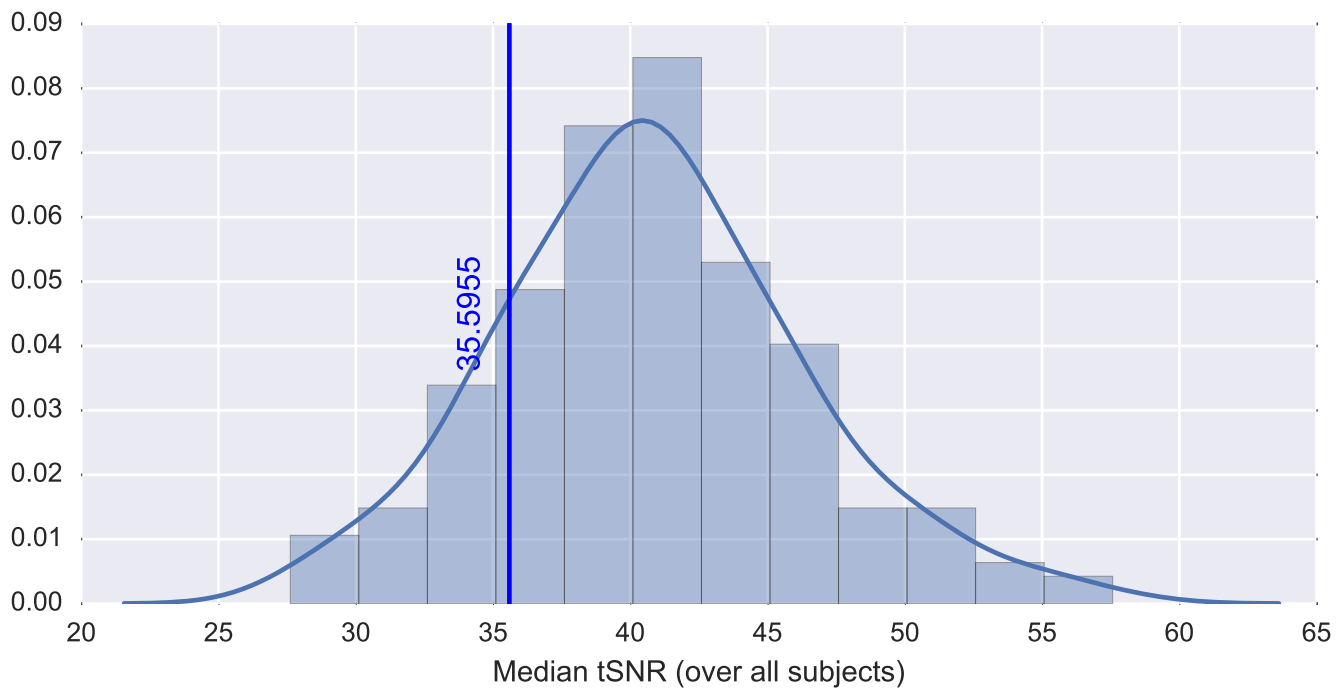

Mean EPI

Brain mask

tSNR

motion

fieldmap correction

coregistration