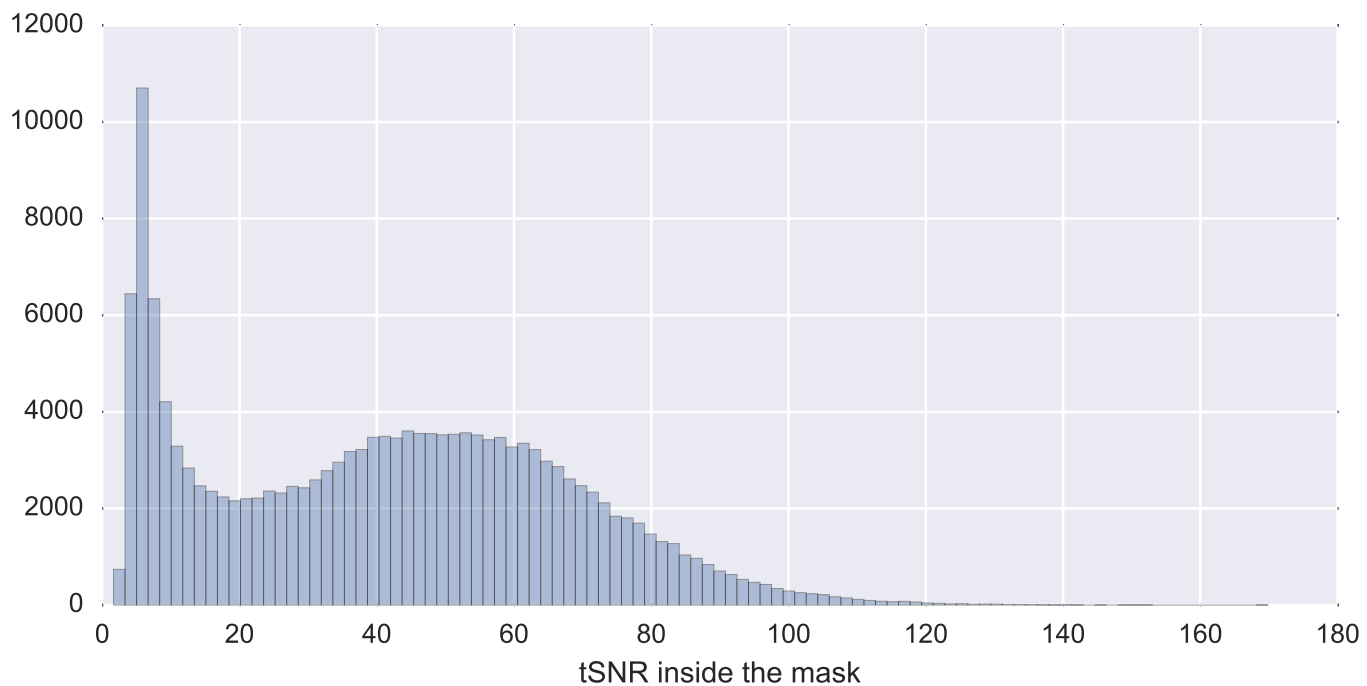

Mean EPI

Brain mask

tSNR

motion

fieldmap correction

coregistration