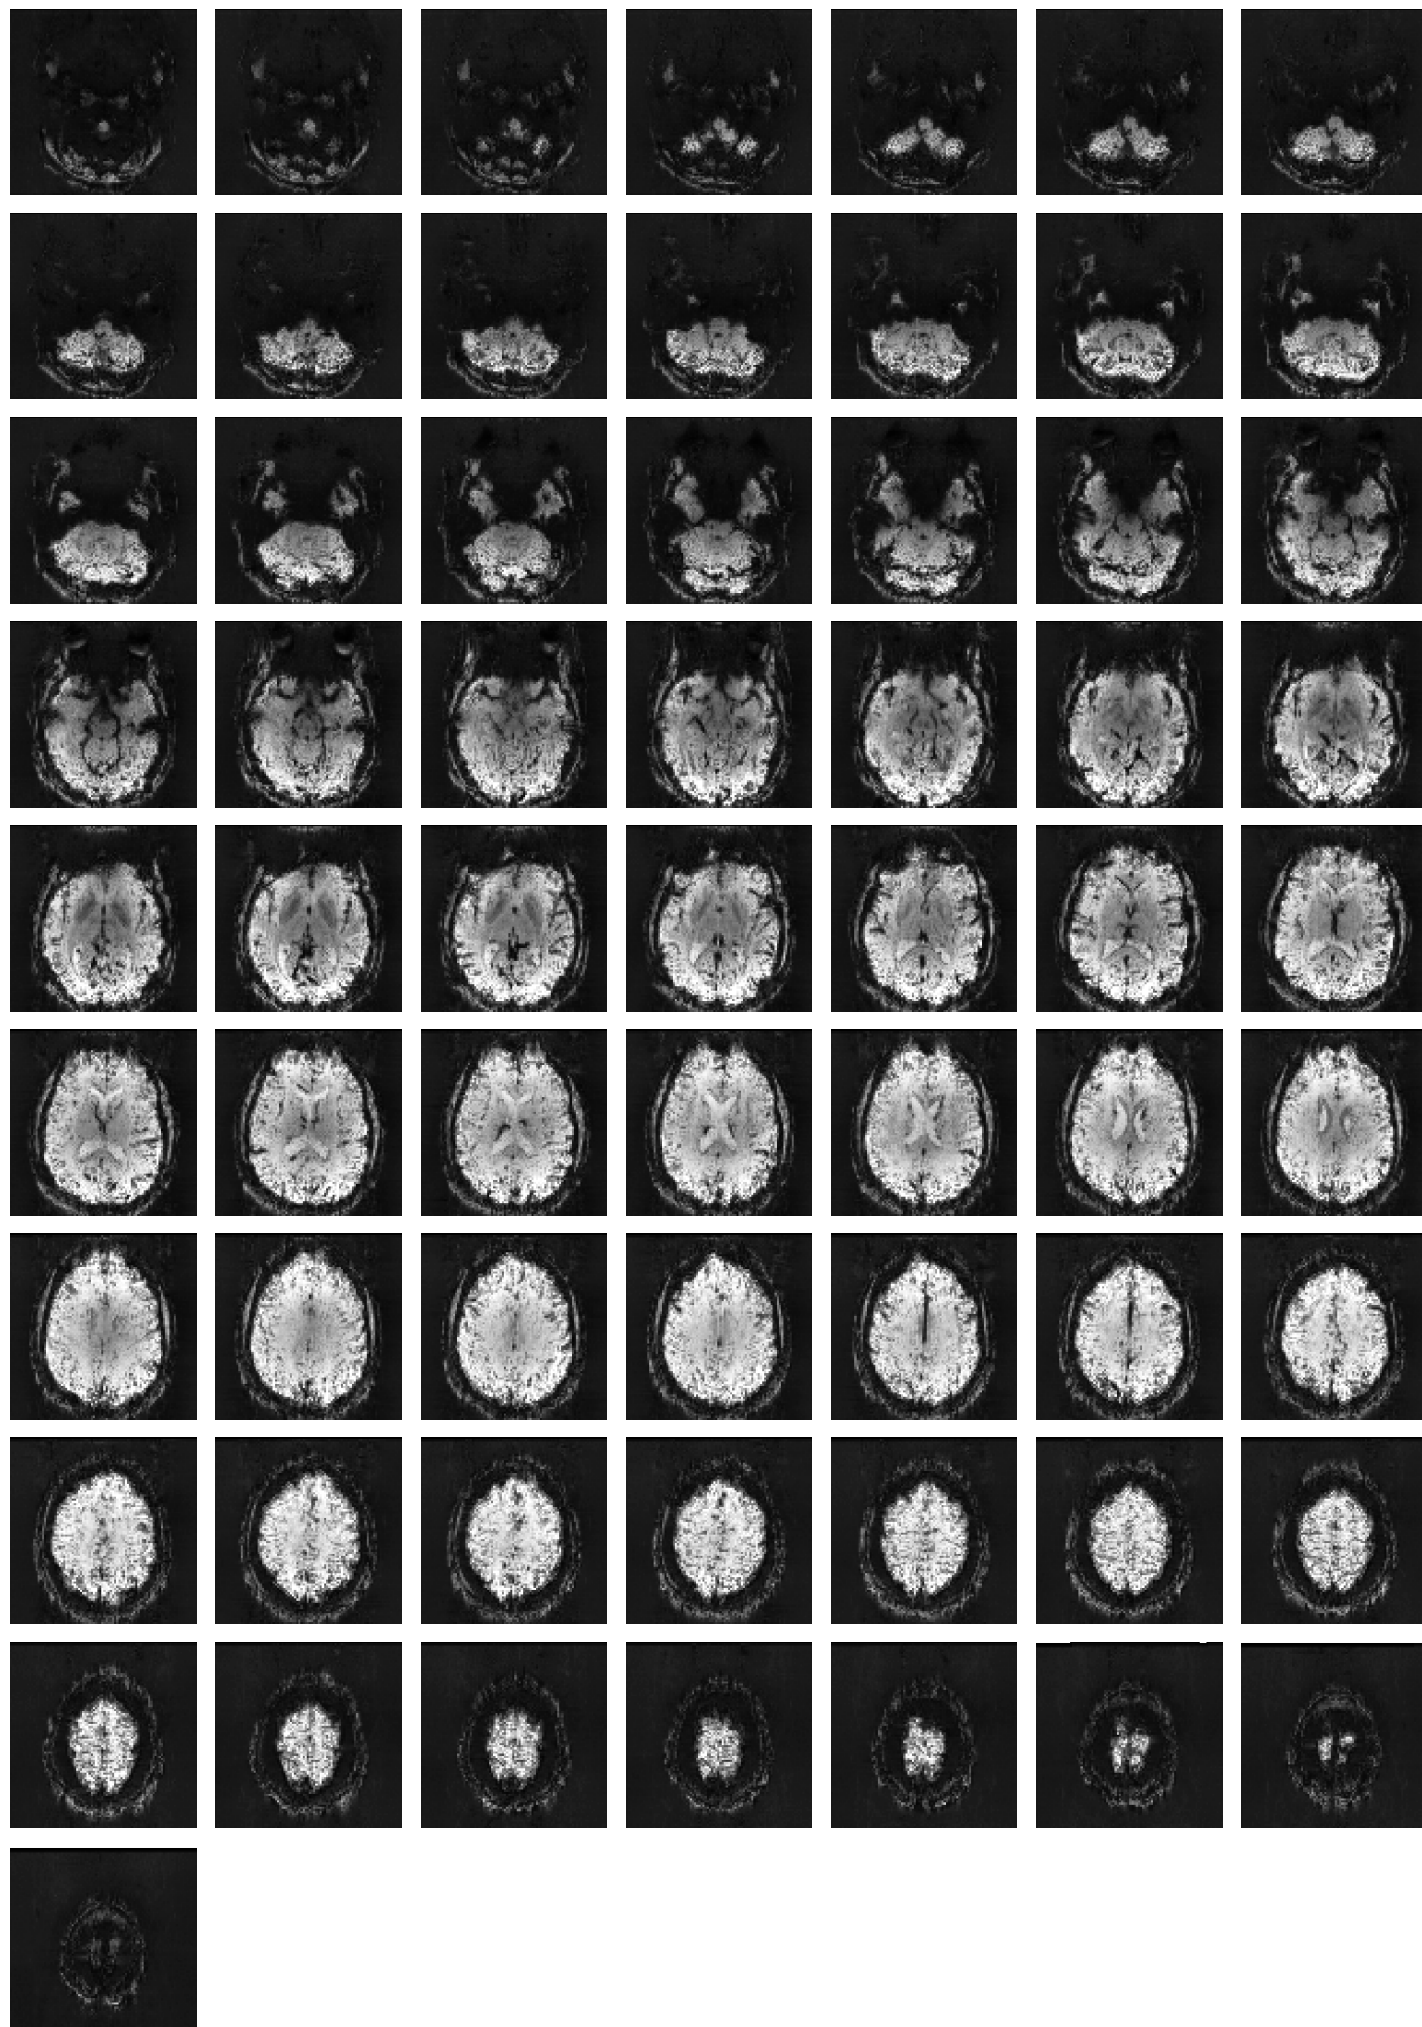

Mean EPI

Brain mask

tSNR

motion

fieldmap correction

coregistration