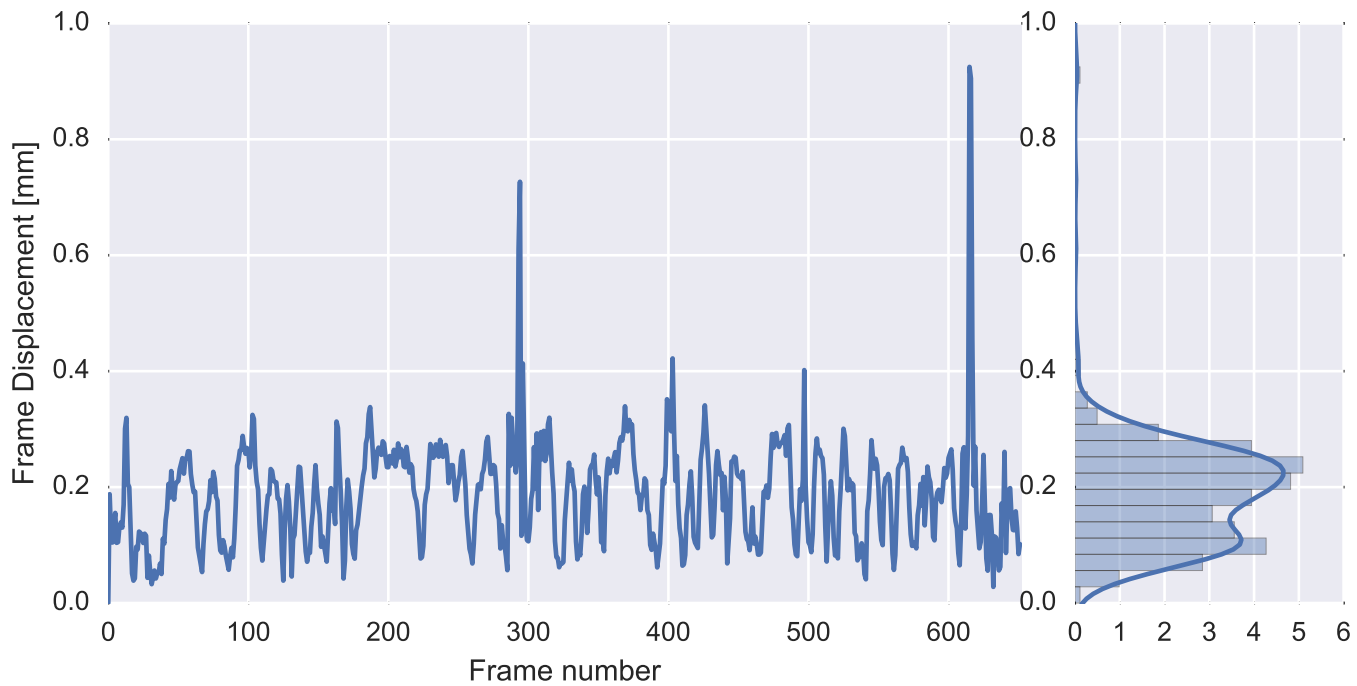

Mean EPI

Brain mask

tSNR

motion

fieldmap correction

coregistration