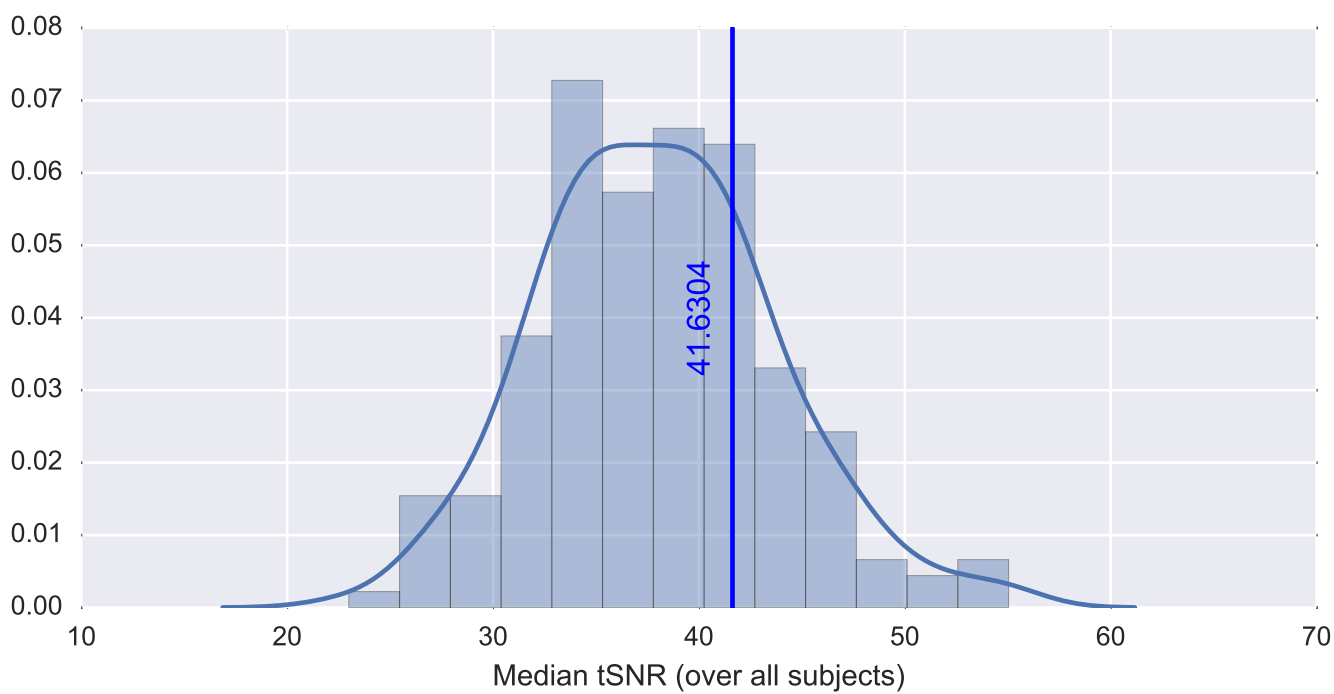

Mean EPI

Brain mask

tSNR

motion

fieldmap correction

coregistration