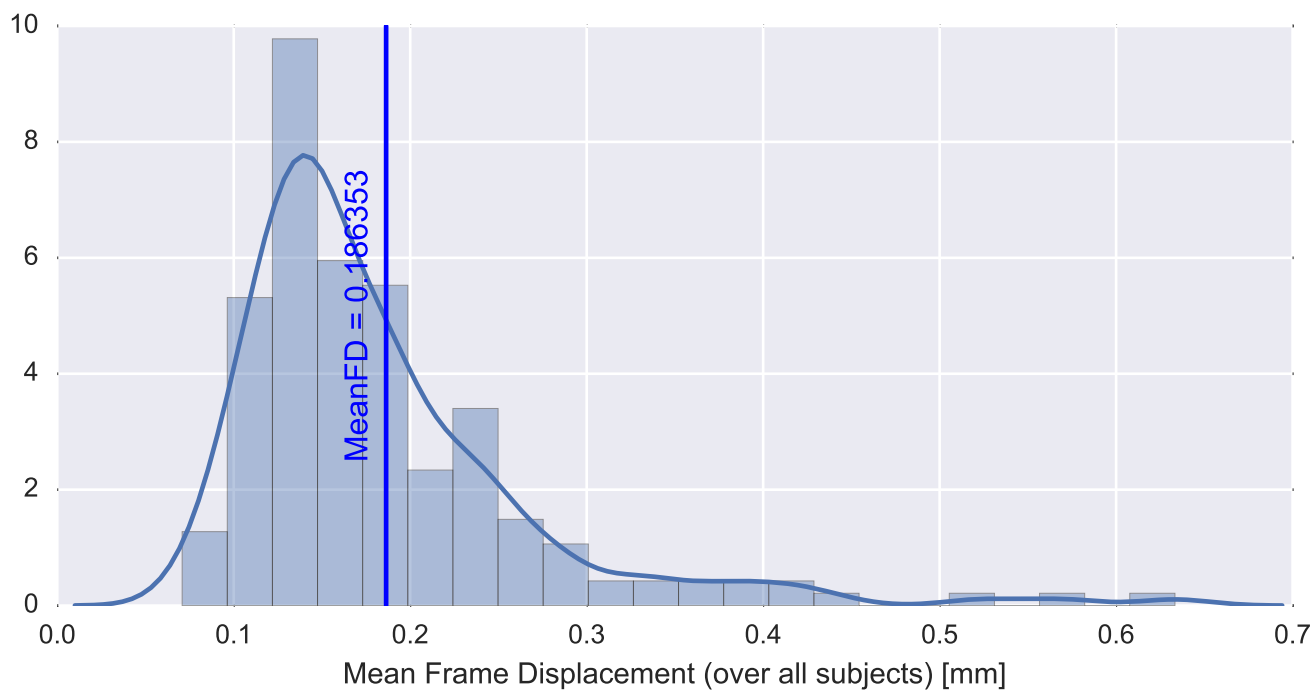

Mean EPI

Brain mask

tSNR

motion

fieldmap correction

coregistration