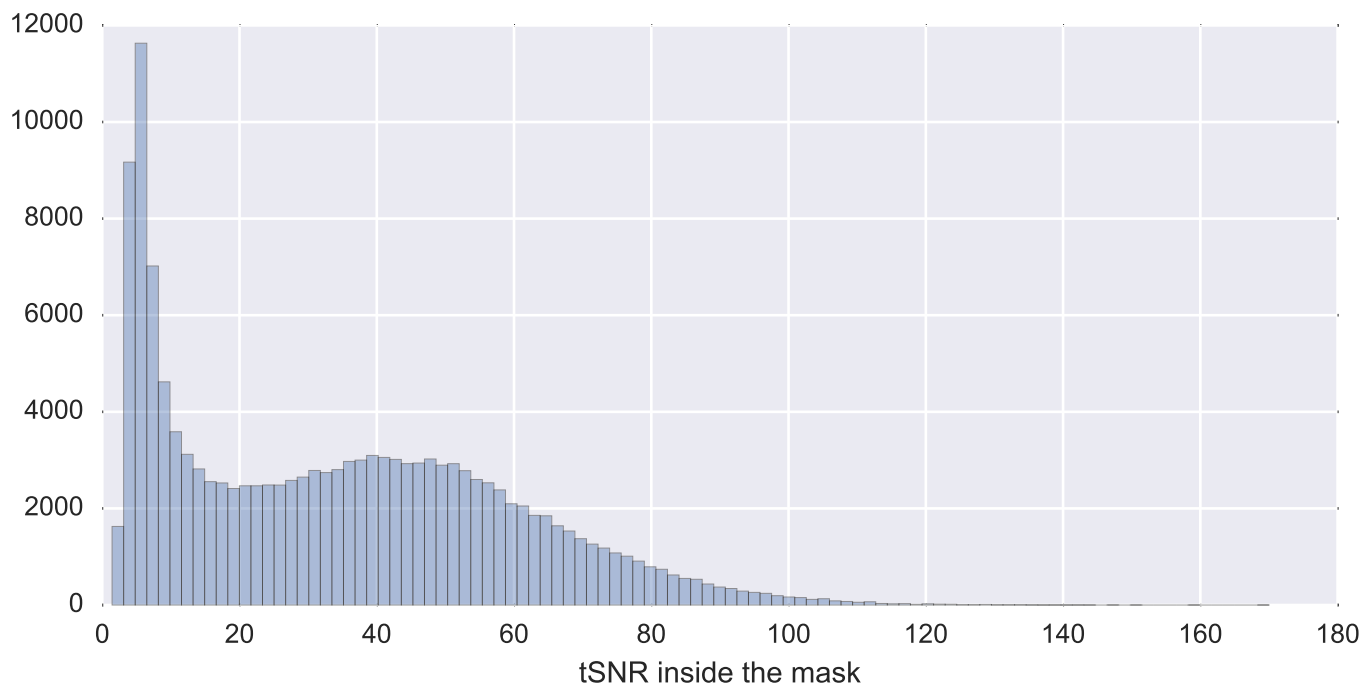

Mean EPI

Brain mask

tSNR

motion

fieldmap correction

coregistration