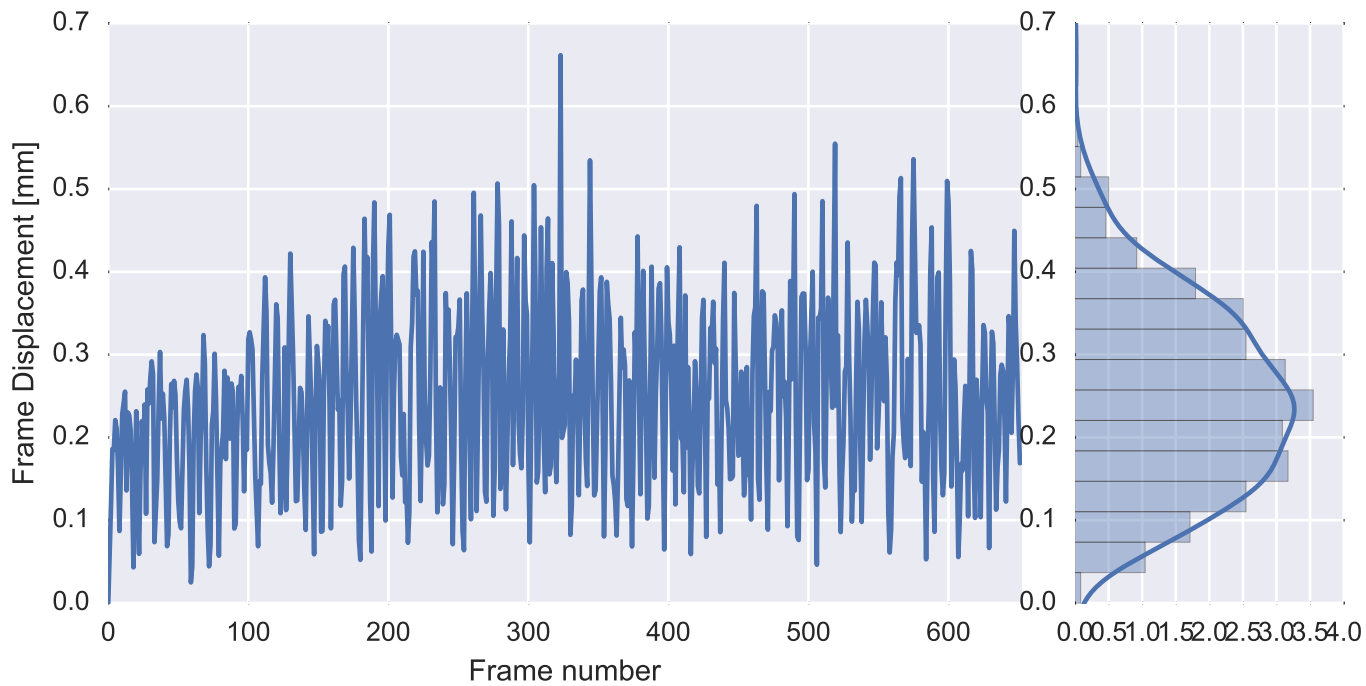

Mean EPI

Brain mask

tSNR

motion

fieldmap correction

coregistration