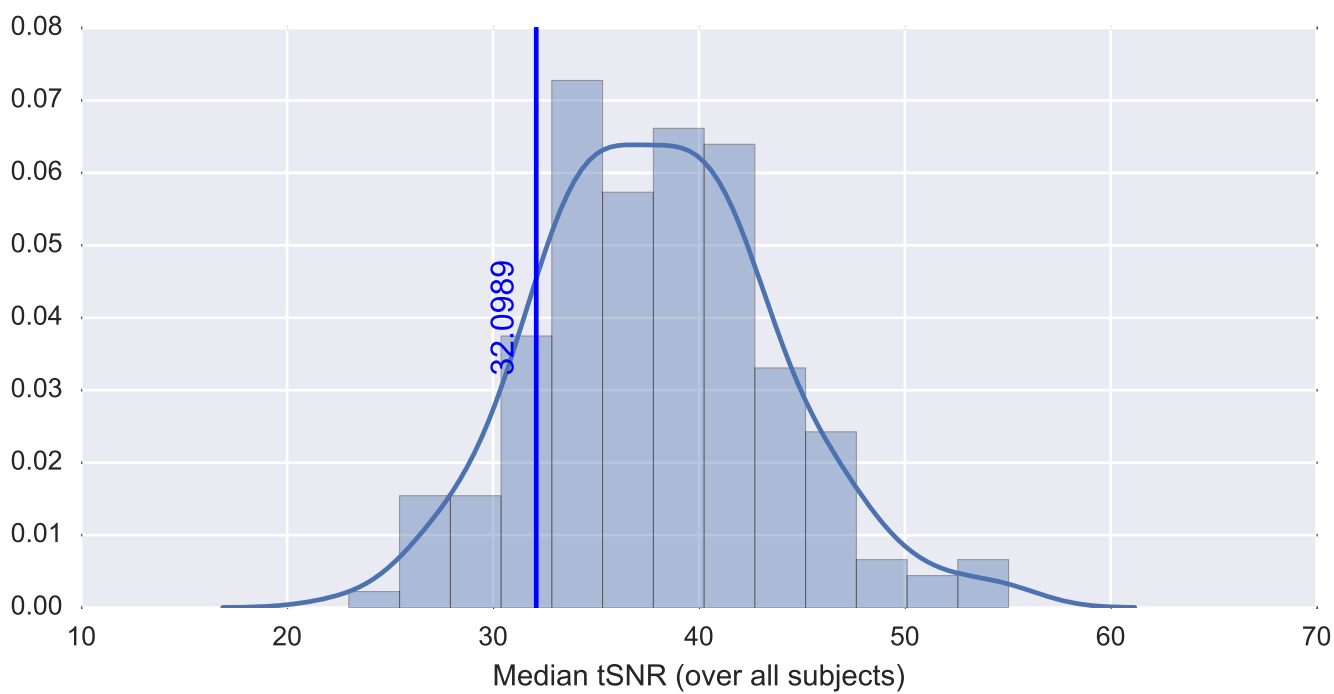

Mean EPI

Brain mask

tSNR

motion

fieldmap correction

coregistration