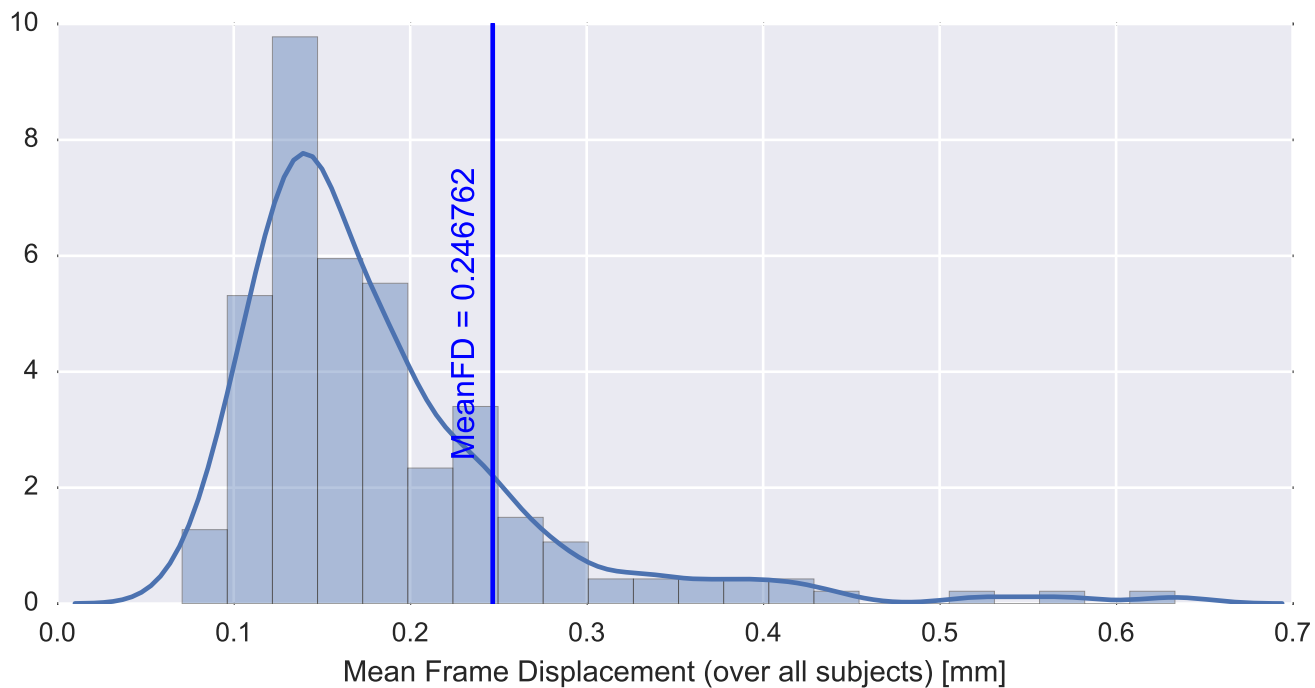

Mean EPI

Brain mask

tSNR

motion

fieldmap correction

coregistration