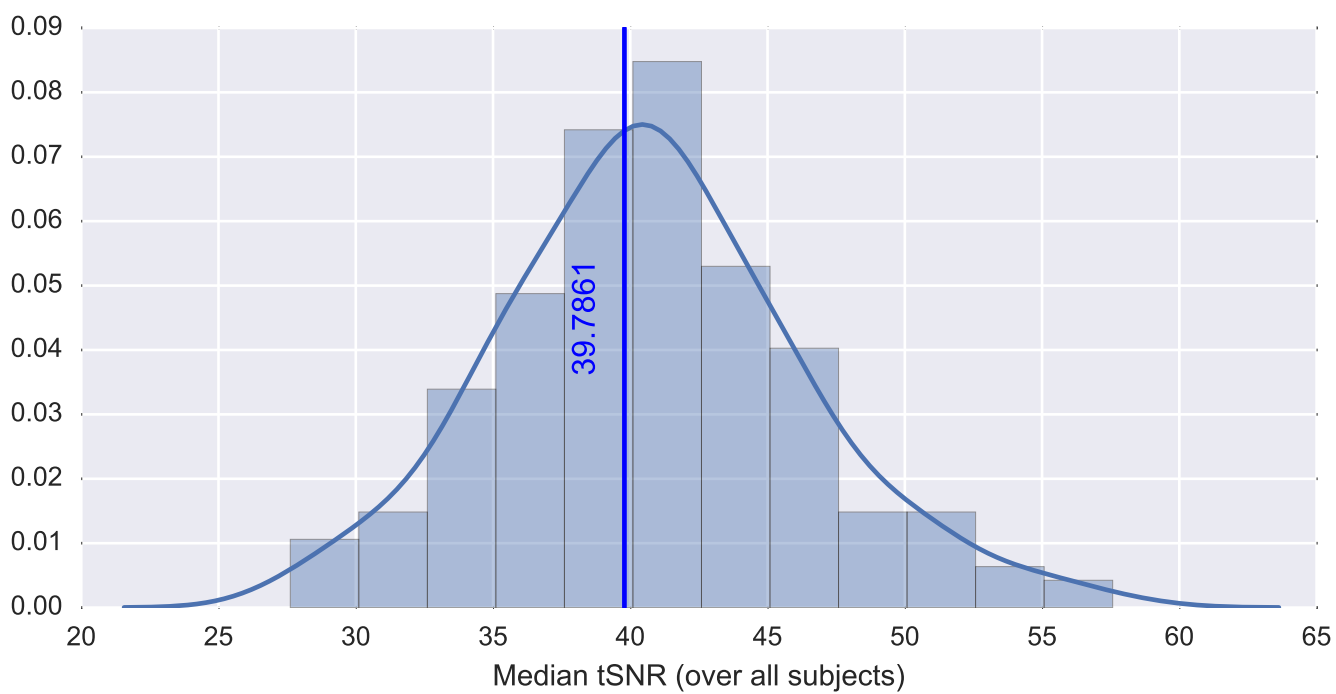

Mean EPI

Brain mask

tSNR

motion

fieldmap correction

coregistration