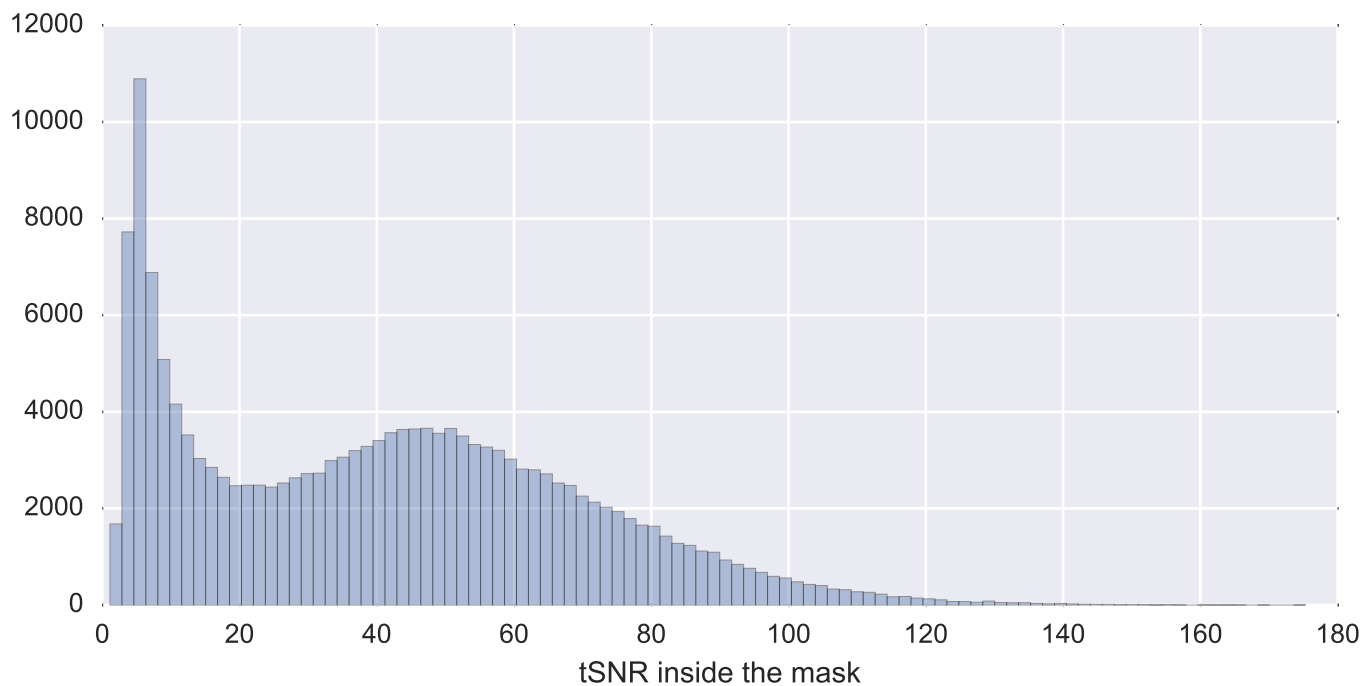

Mean EPI

Brain mask

tSNR

motion

fieldmap correction

coregistration