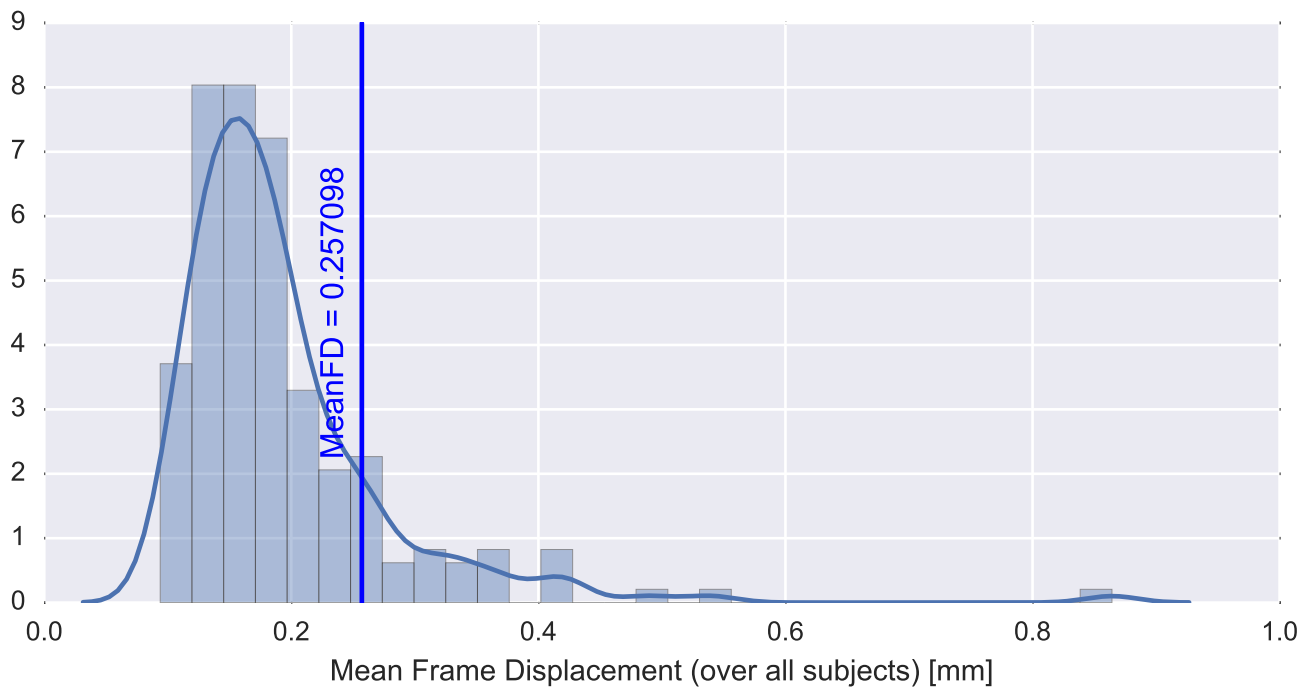

Mean EPI

Brain mask

tSNR

motion

fieldmap correction

coregistration