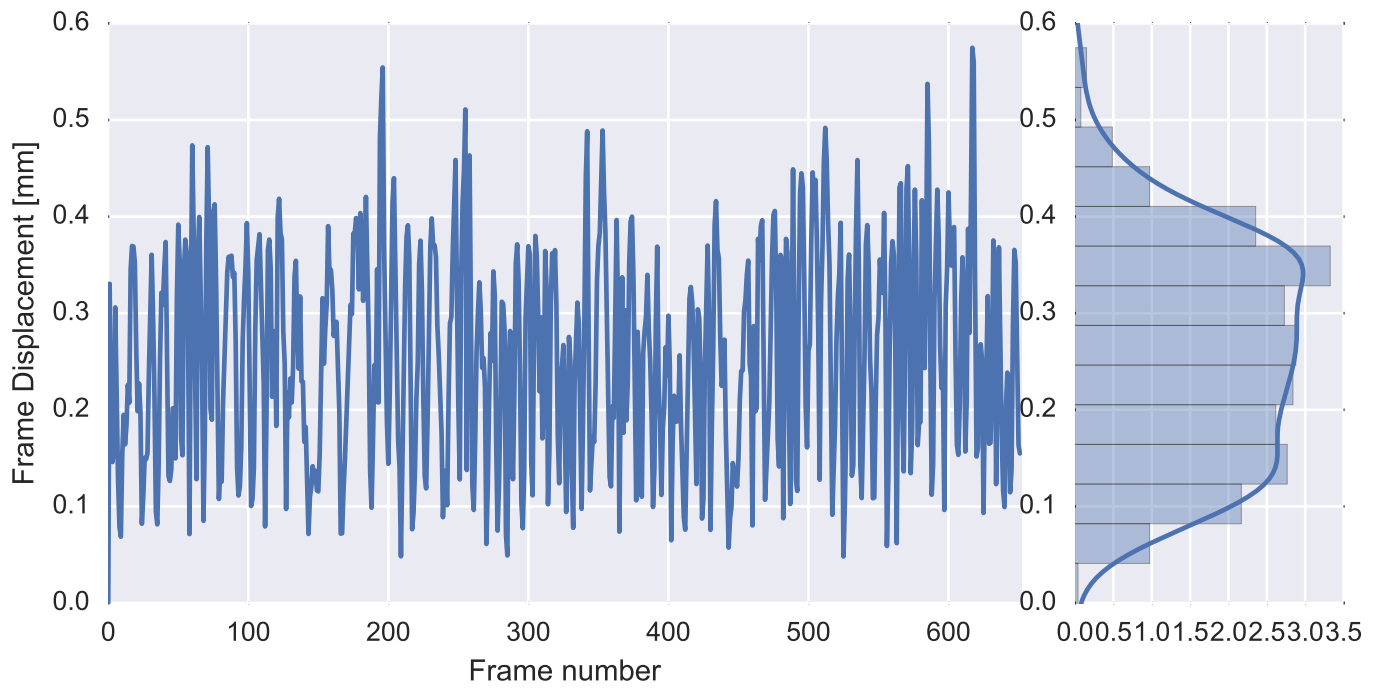

Mean EPI

Brain mask

tSNR

motion

fieldmap correction

coregistration