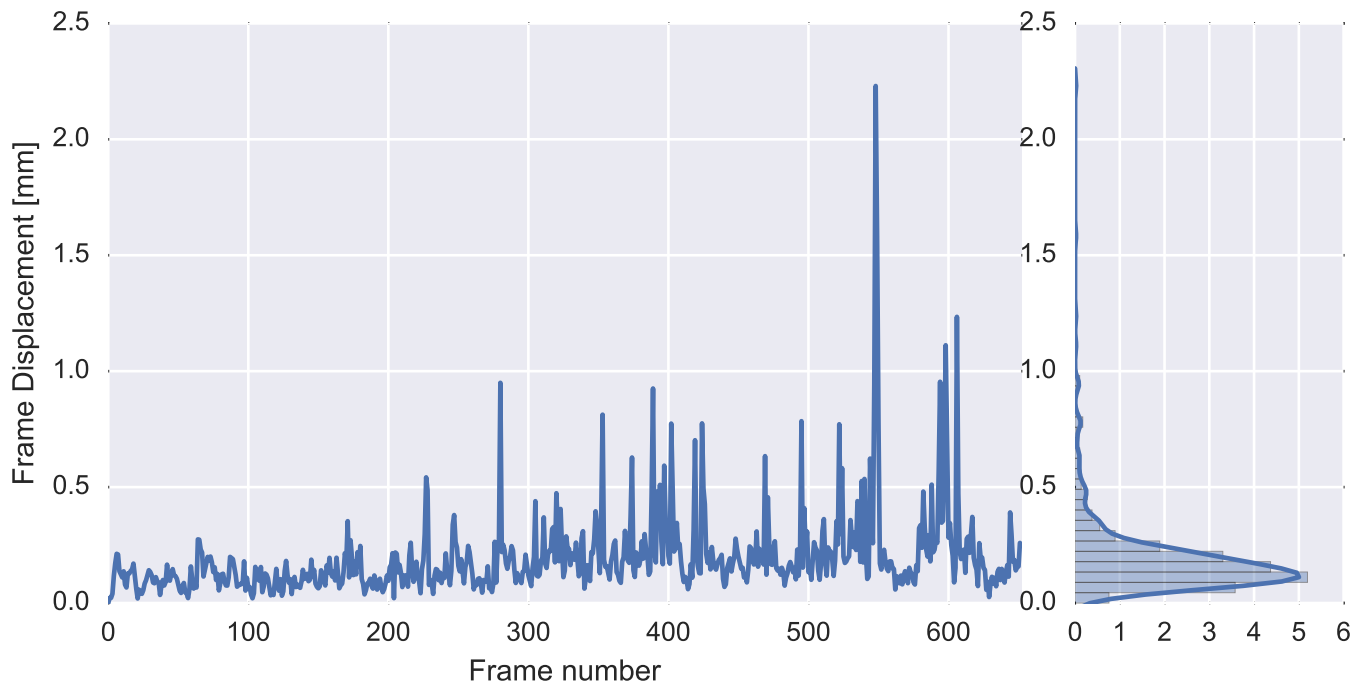

Mean EPI

Brain mask

tSNR

motion

fieldmap correction

coregistration