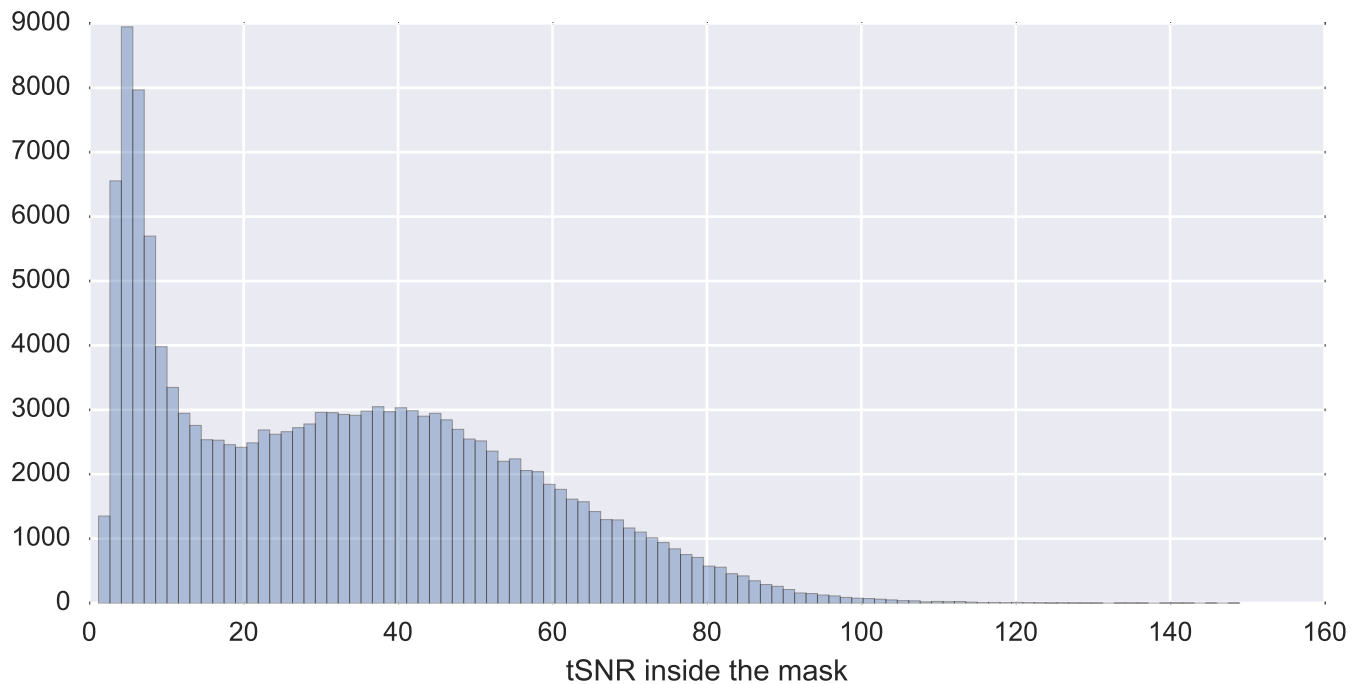

Mean EPI

Brain mask

tSNR

motion

fieldmap correction

coregistration