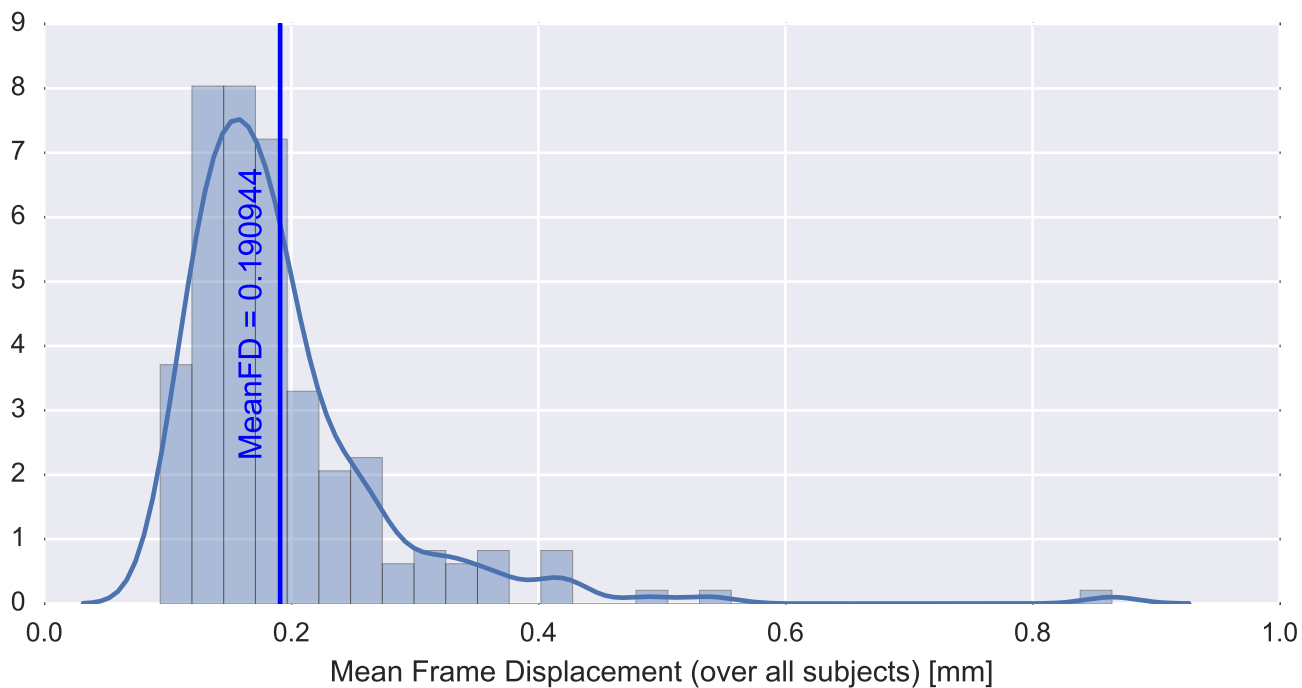

Mean EPI

Brain mask

tSNR

motion

fieldmap correction

coregistration