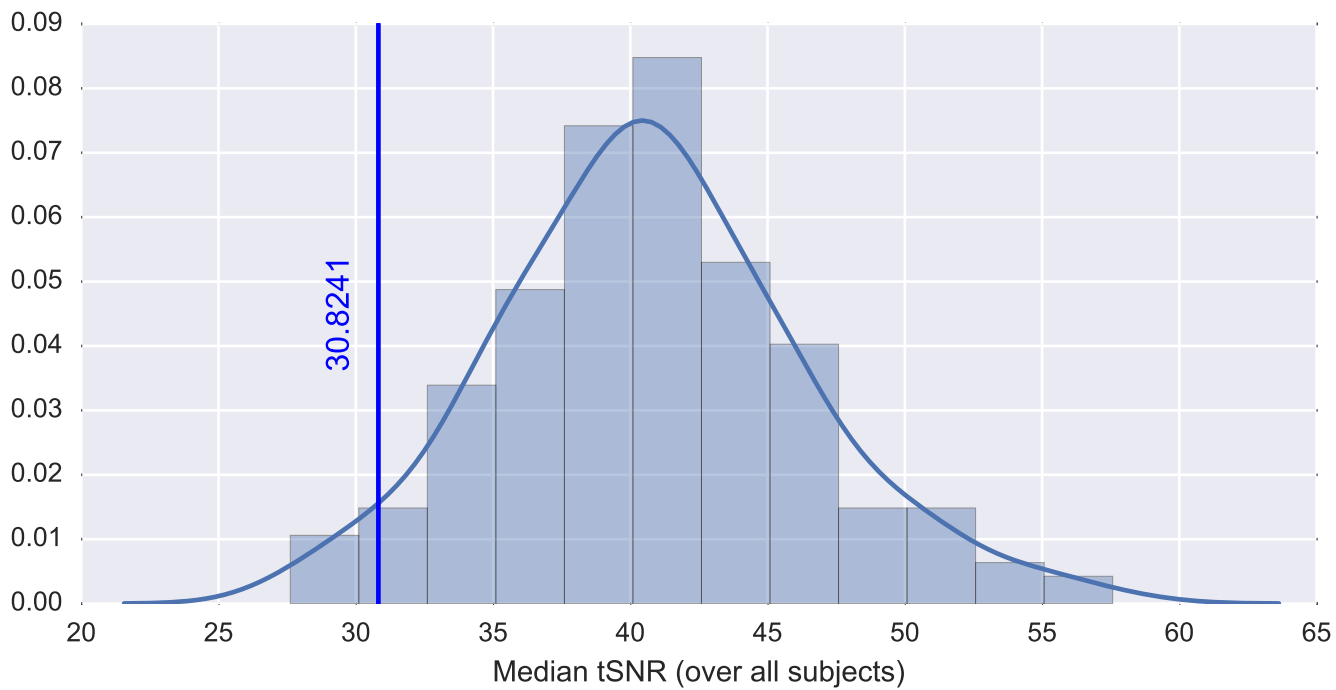

Mean EPI

Brain mask

tSNR

motion

fieldmap correction

coregistration