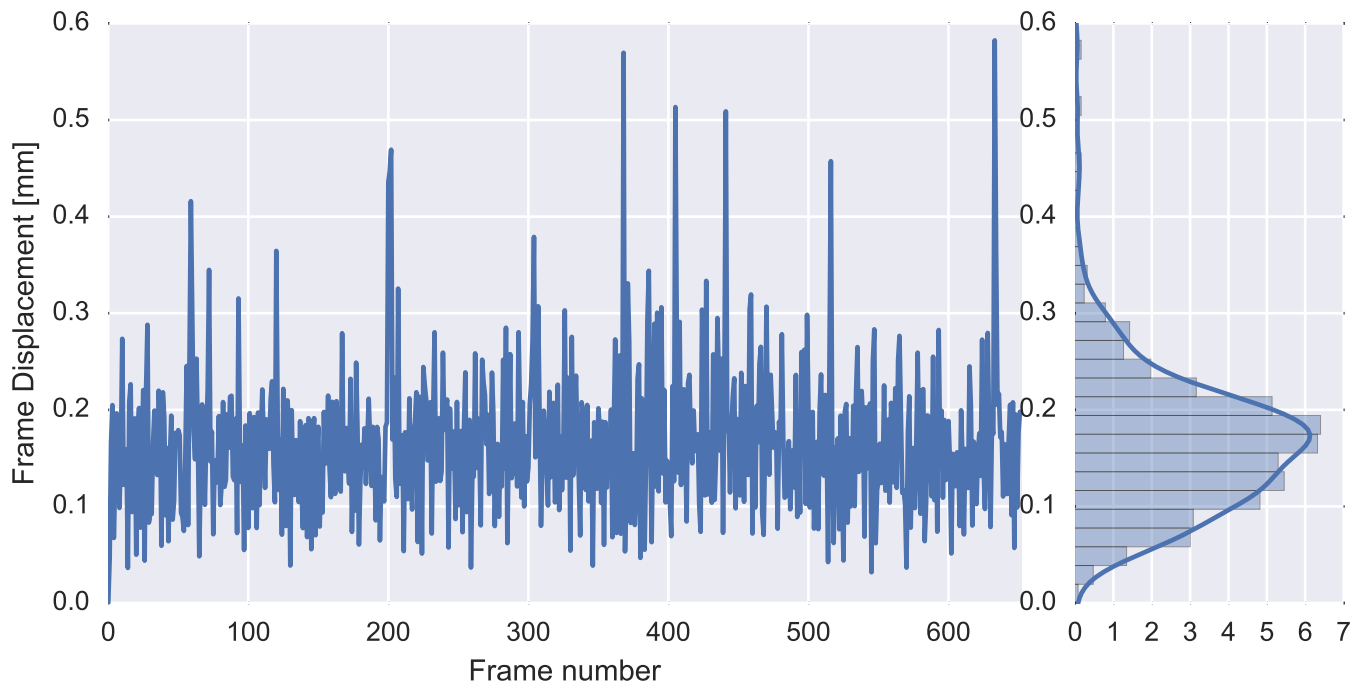

Mean EPI

Brain mask

tSNR

motion

fieldmap correction

coregistration