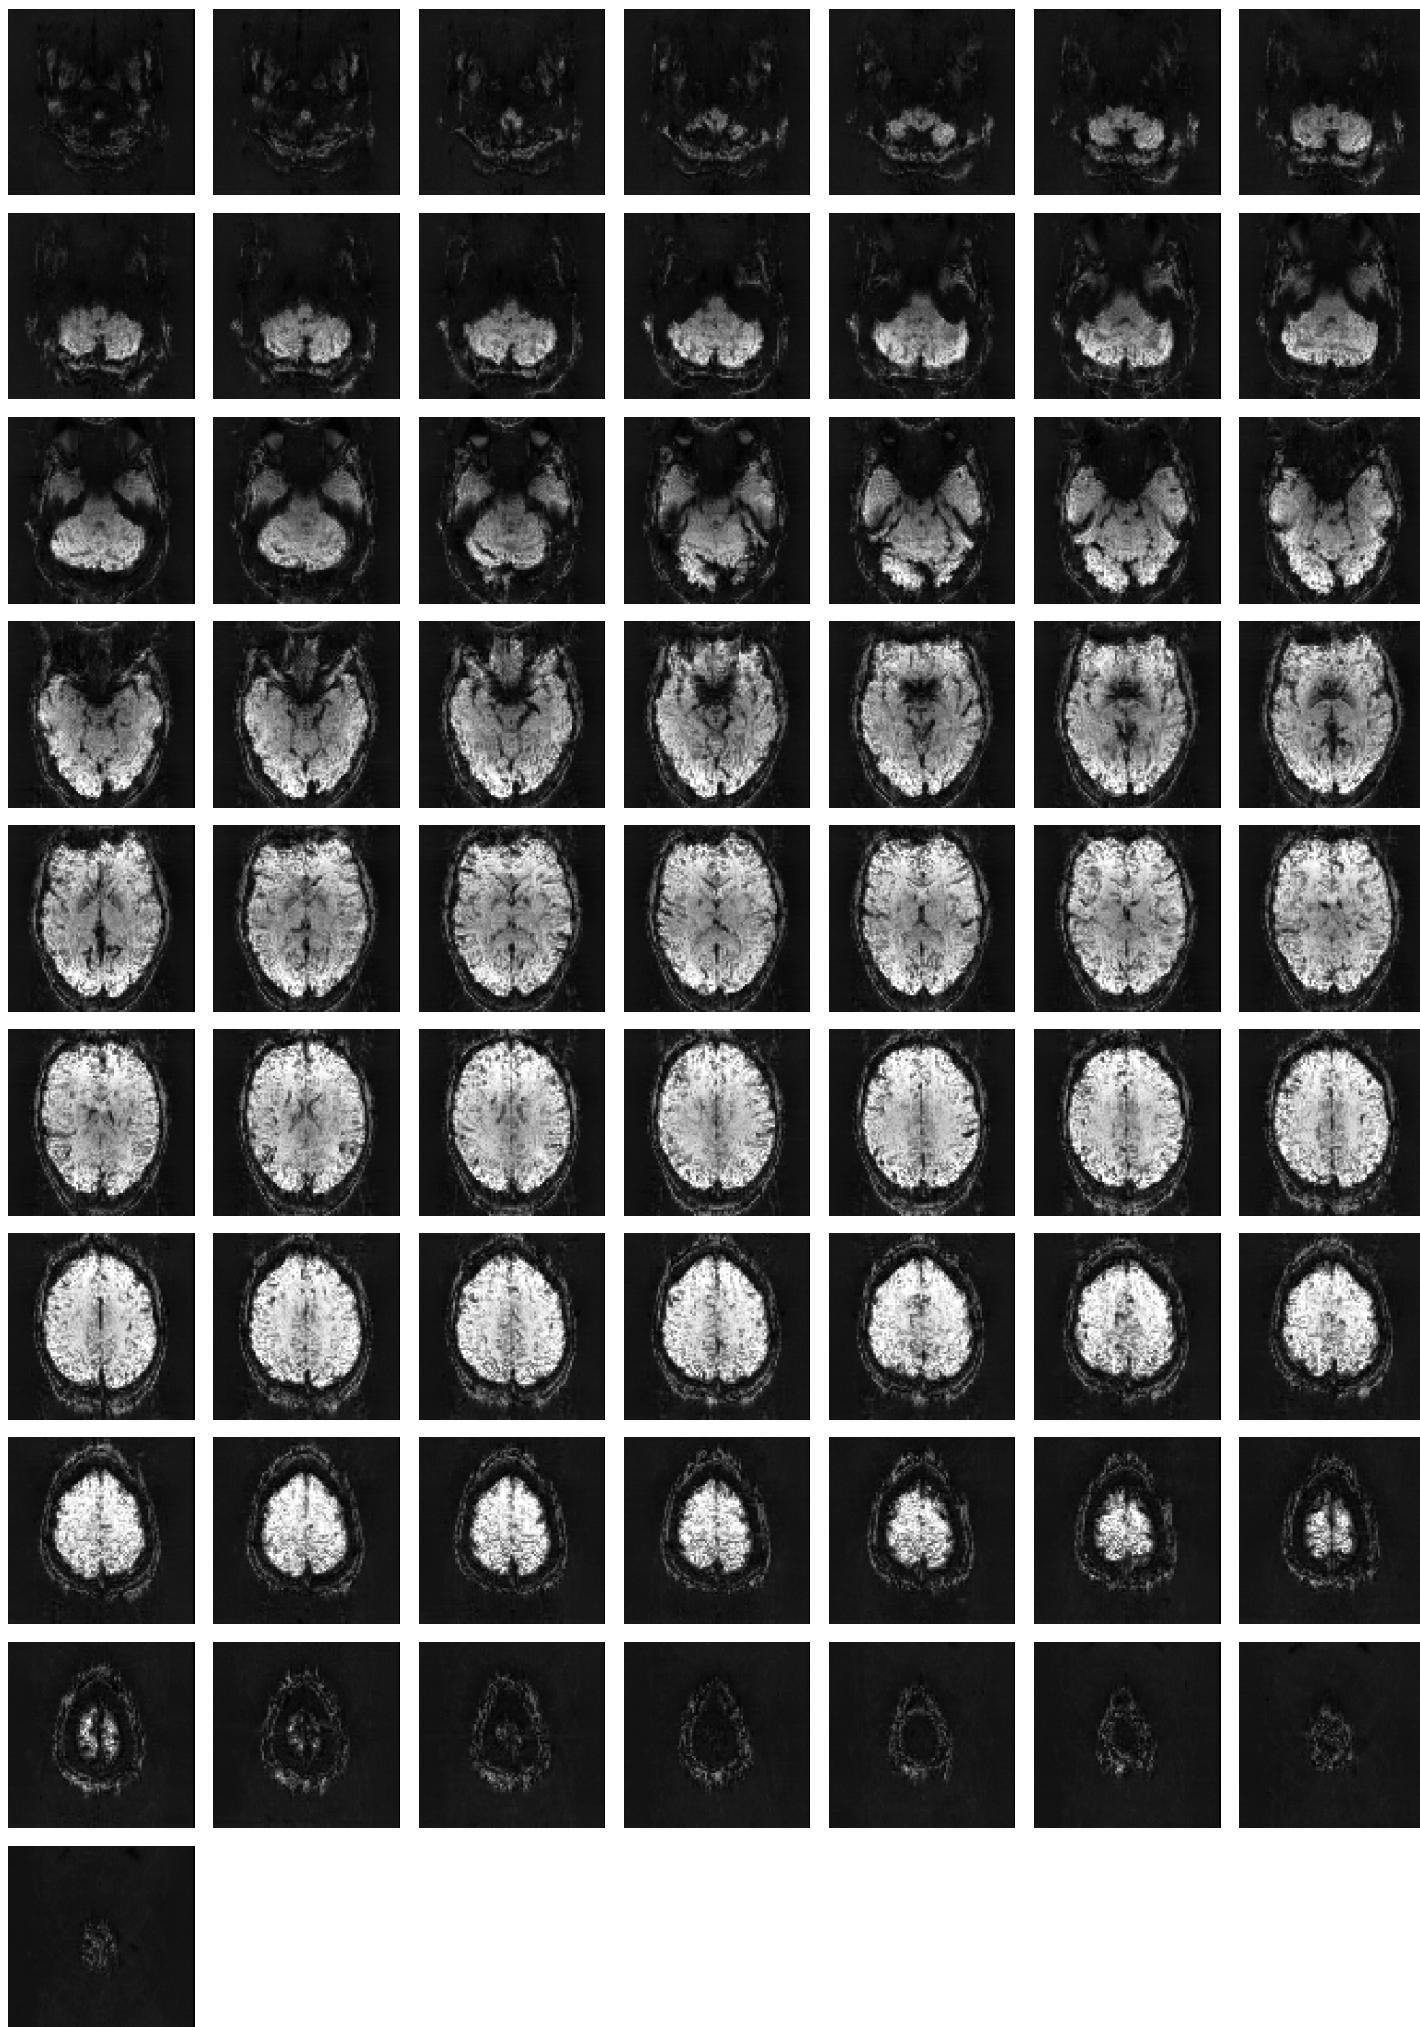

Mean EPI

Brain mask

tSNR

motion

fieldmap correction

coregistration