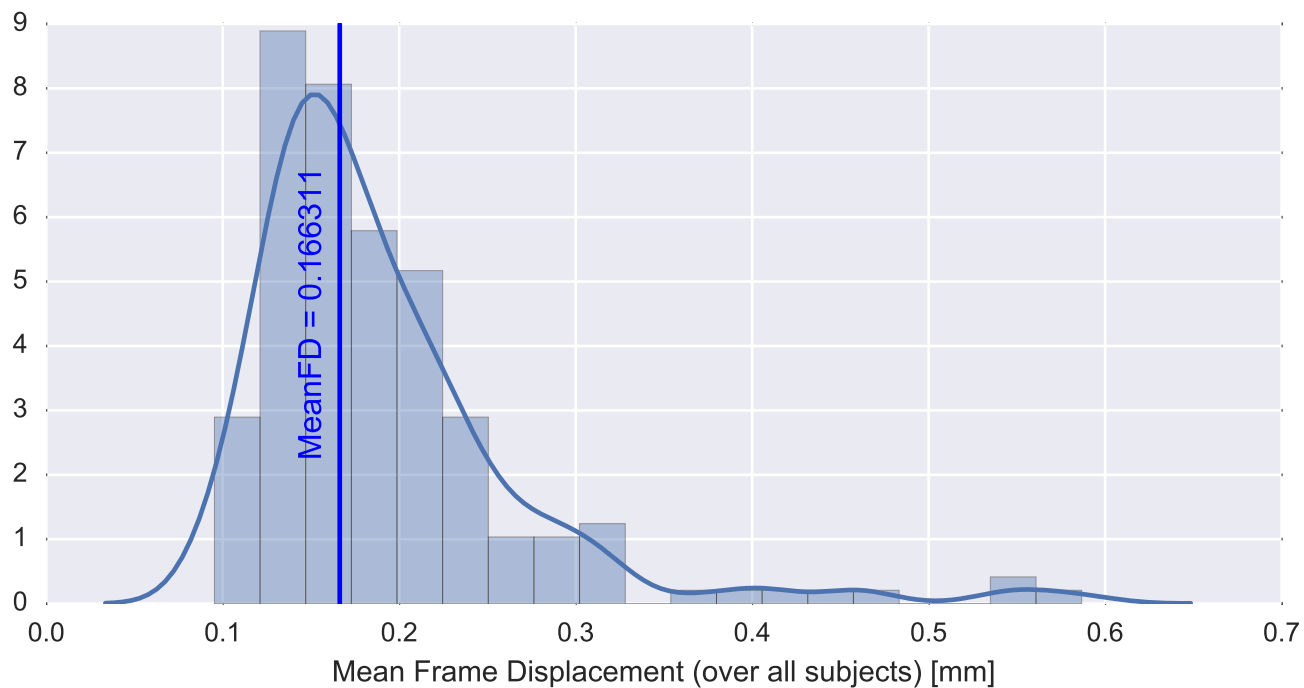

Mean EPI

Brain mask

tSNR

motion

fieldmap correction

coregistration