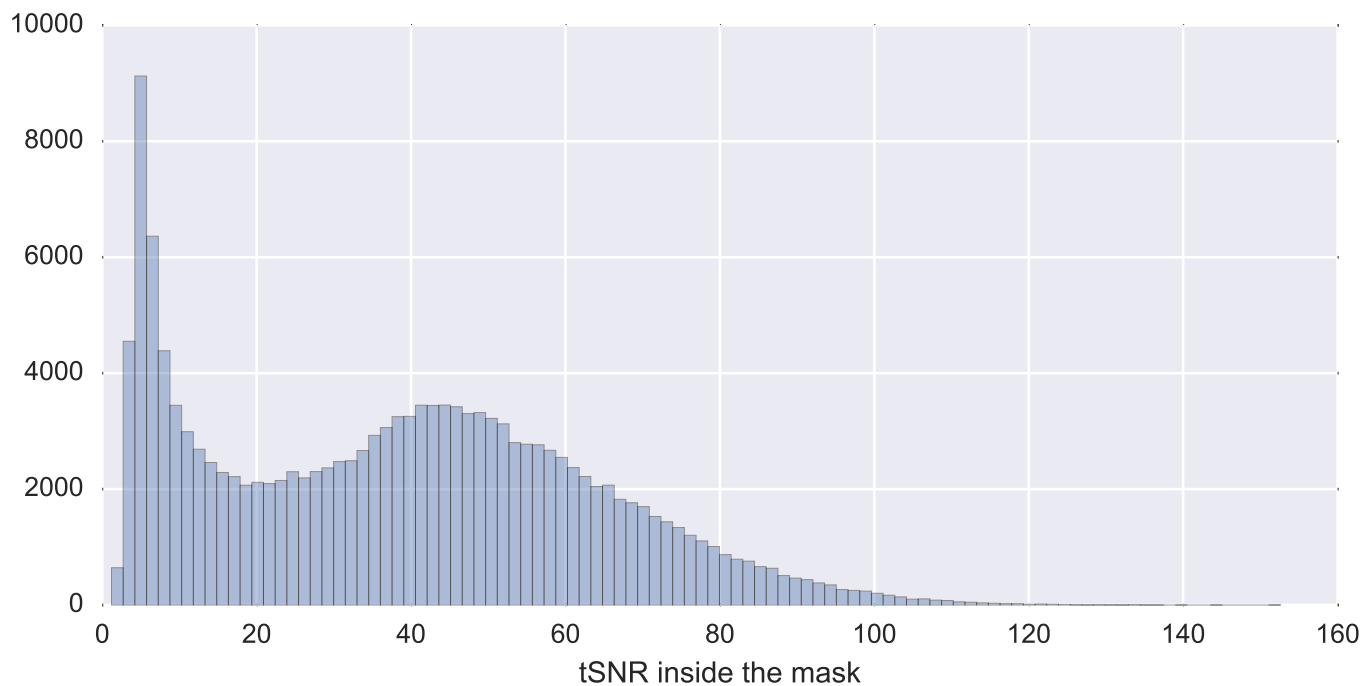

Mean EPI

Brain mask

tSNR

motion

fieldmap correction

coregistration