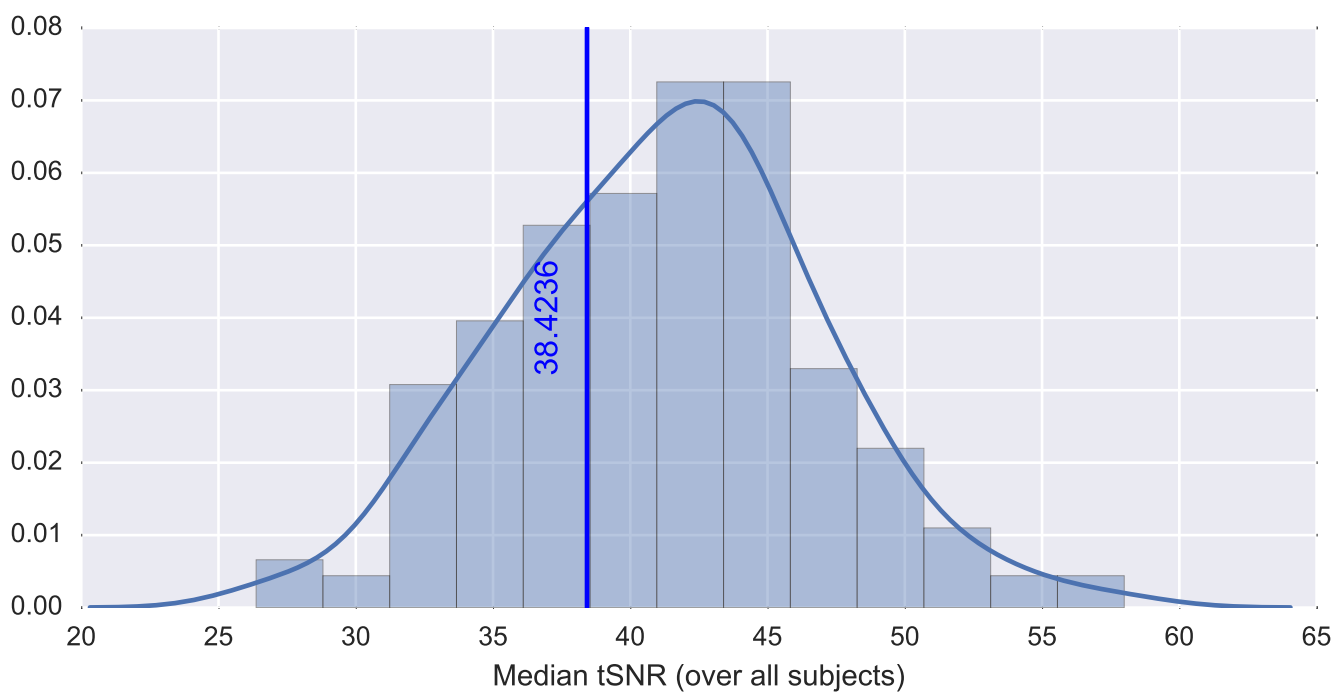

Mean EPI

Brain mask

tSNR

motion

fieldmap correction

coregistration