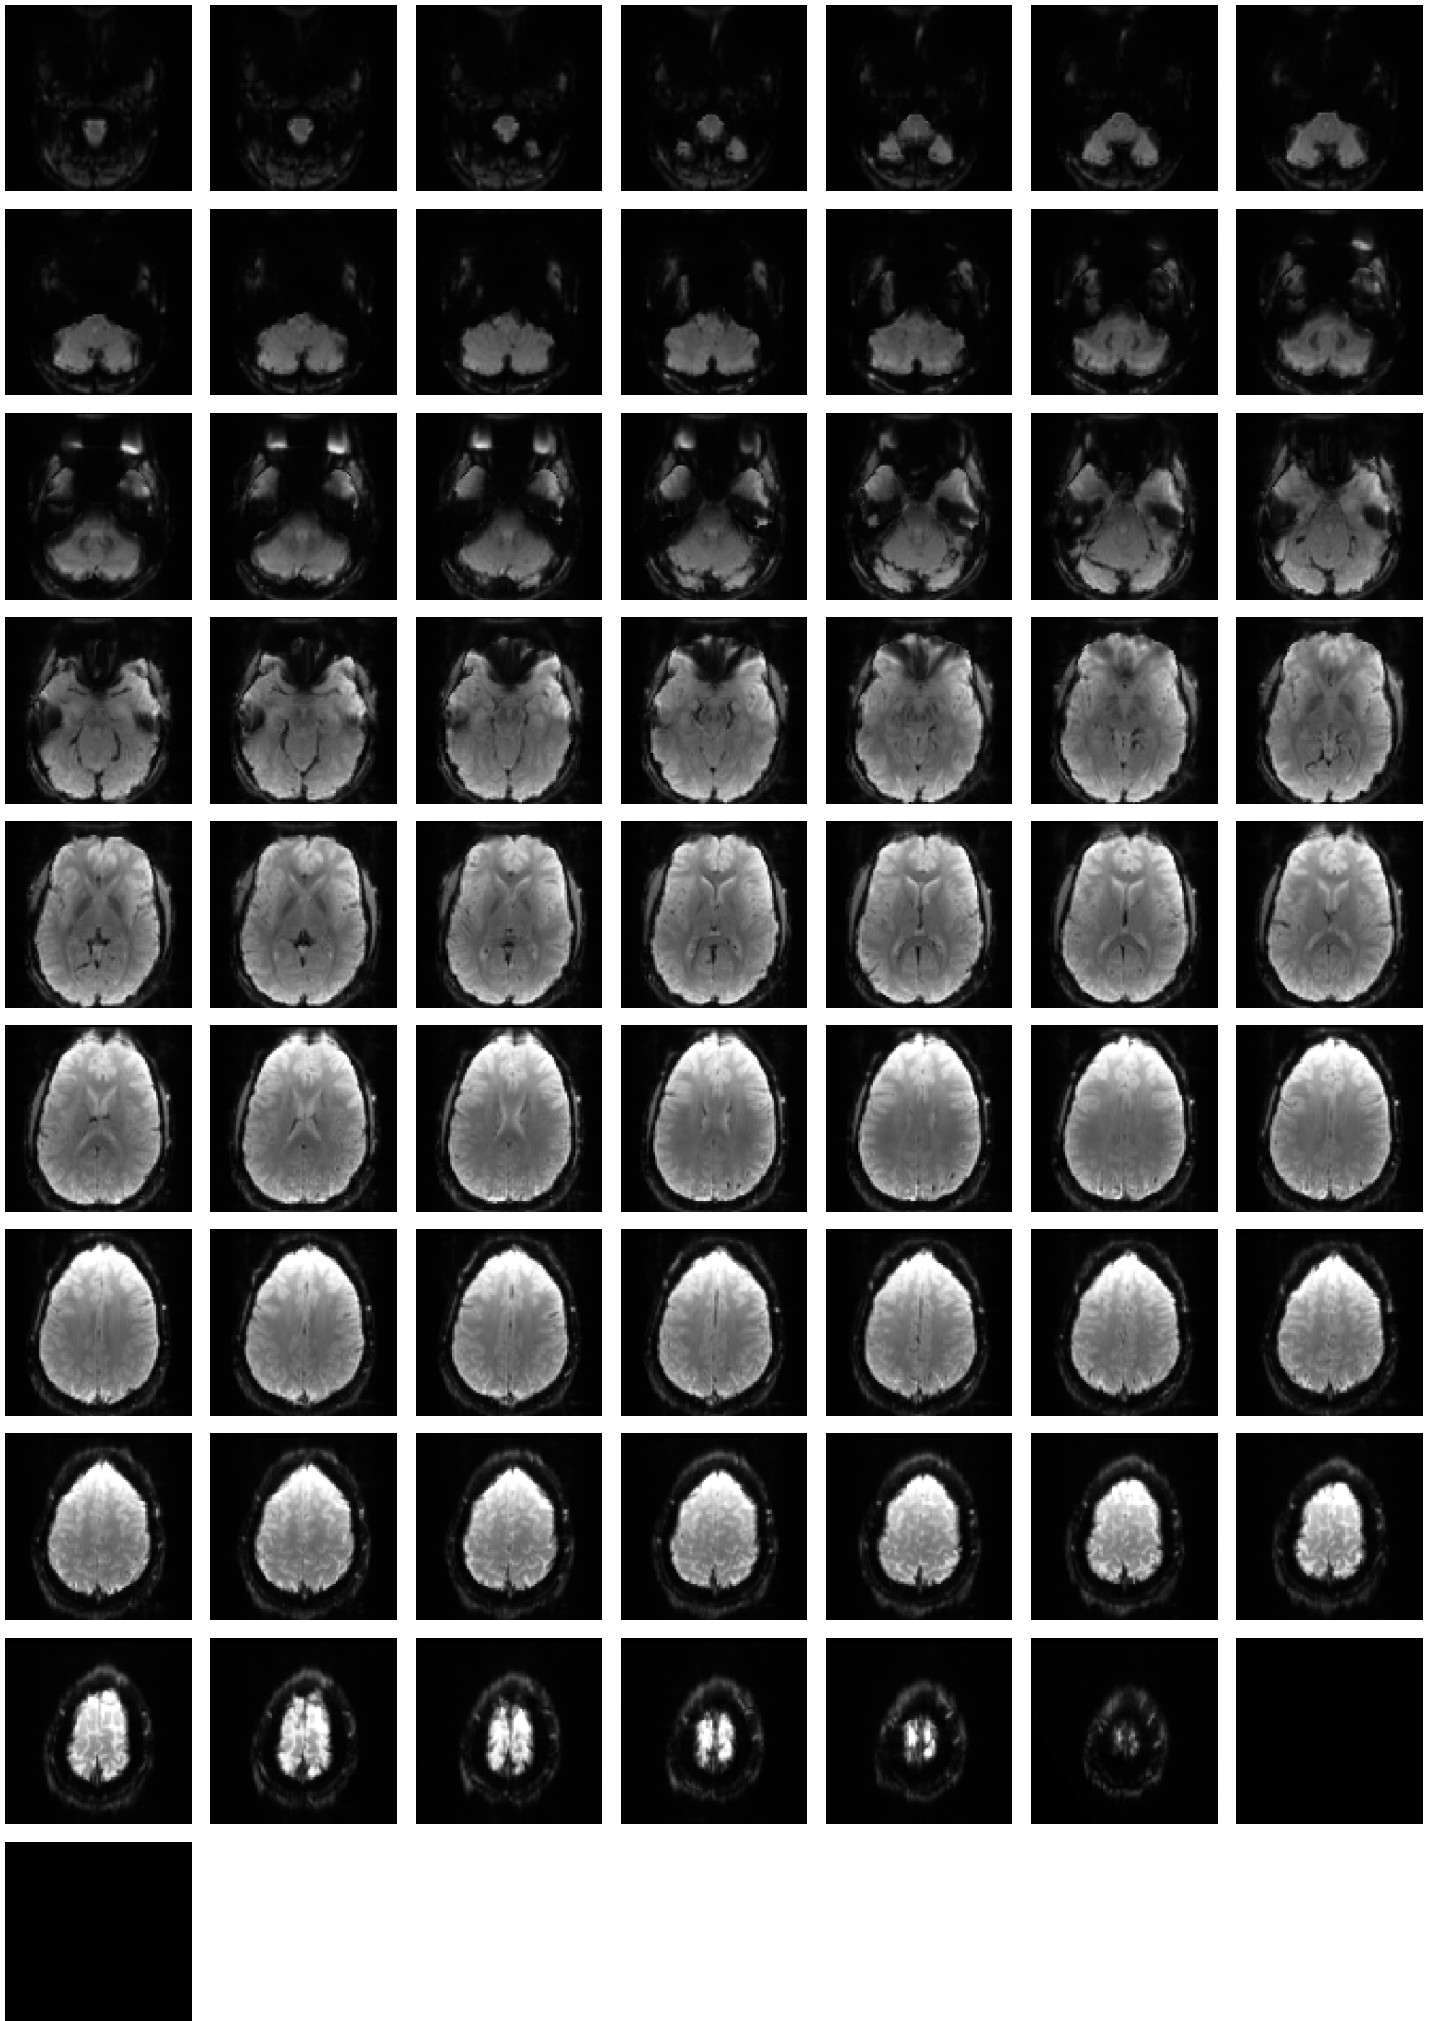

Mean EPI

Brain mask

tSNR

motion

fieldmap correction

coregistration