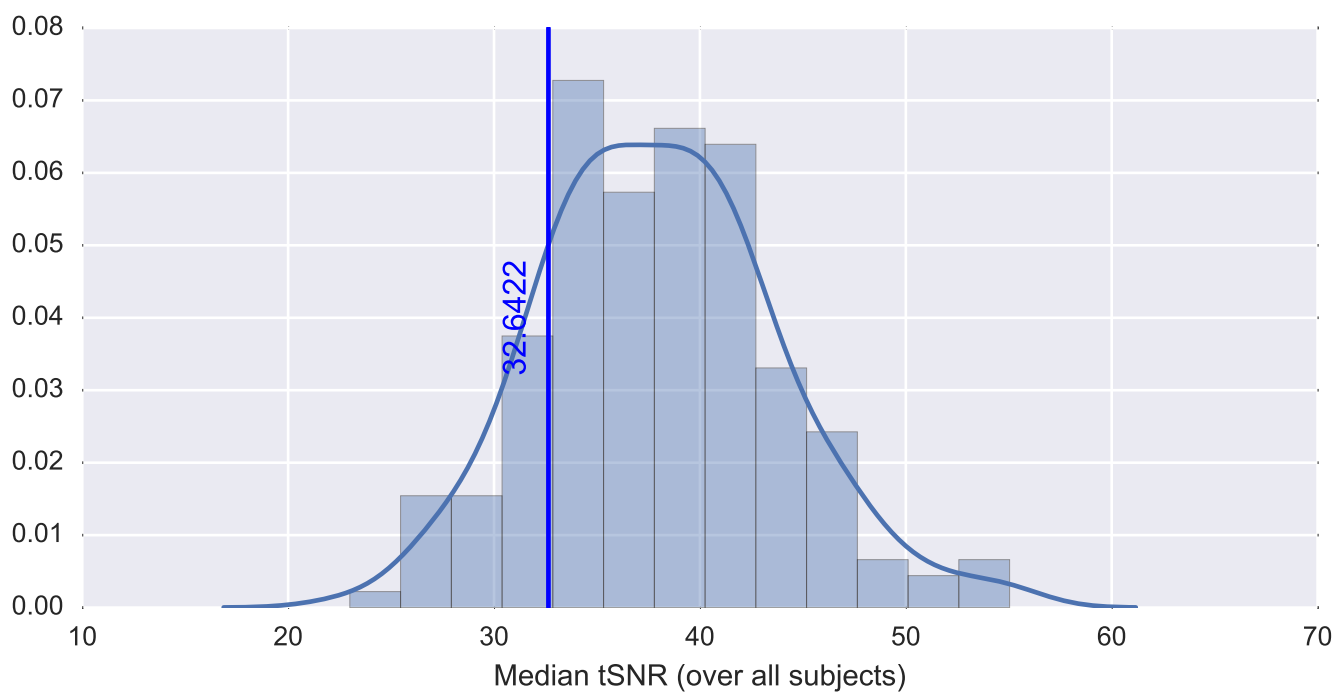

Mean EPI

Brain mask

tSNR

motion

fieldmap correction

coregistration