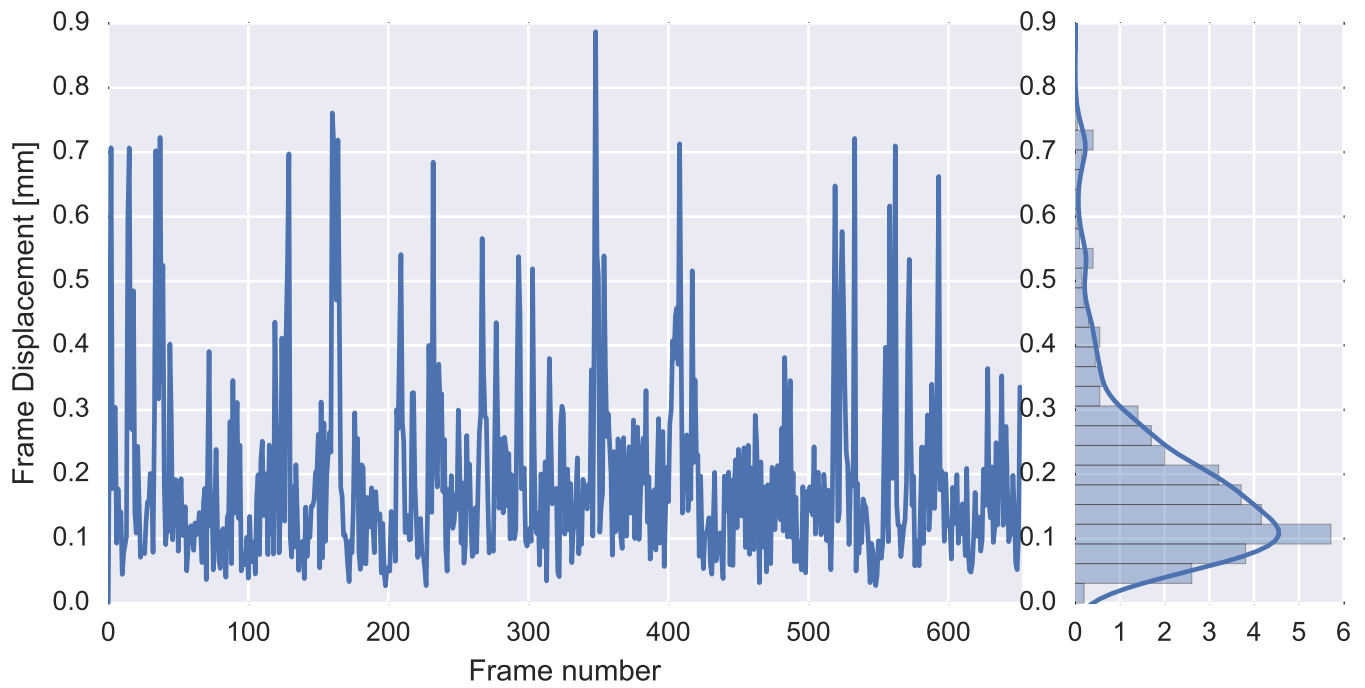

Mean EPI

Brain mask

tSNR

motion

fieldmap correction

coregistration