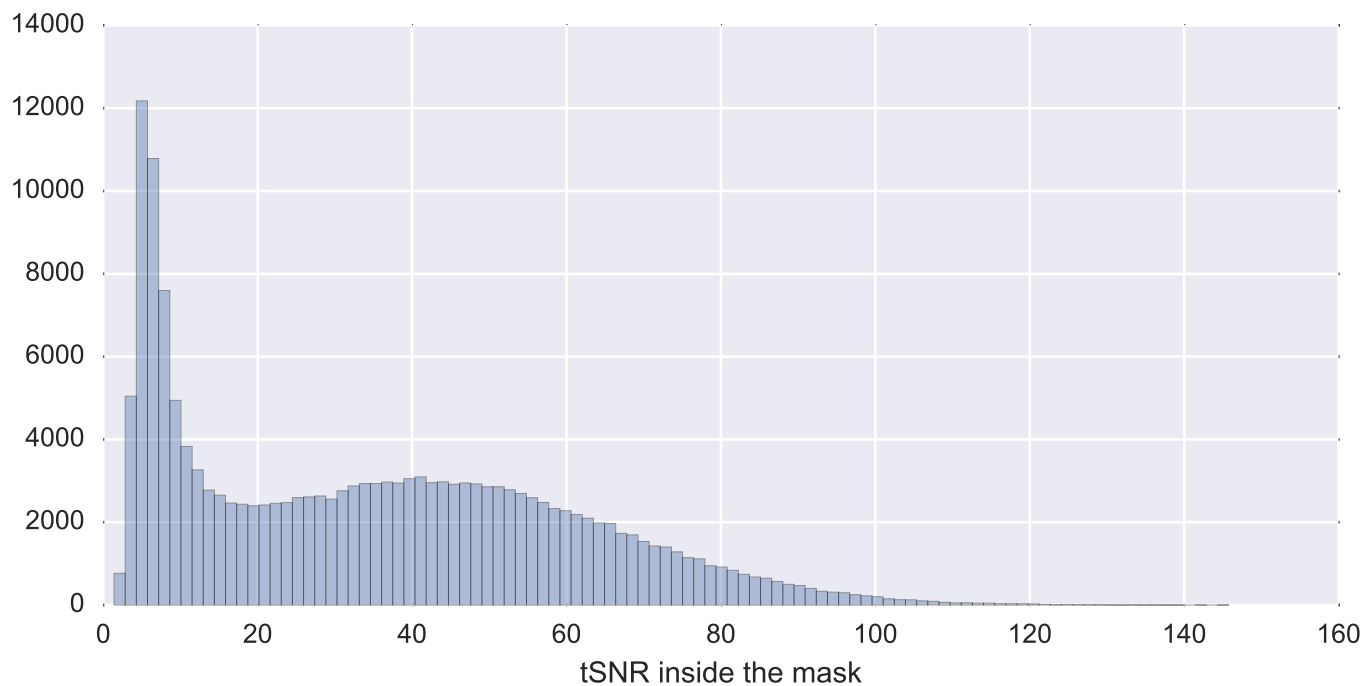

Mean EPI

Brain mask

tSNR

motion

fieldmap correction

coregistration