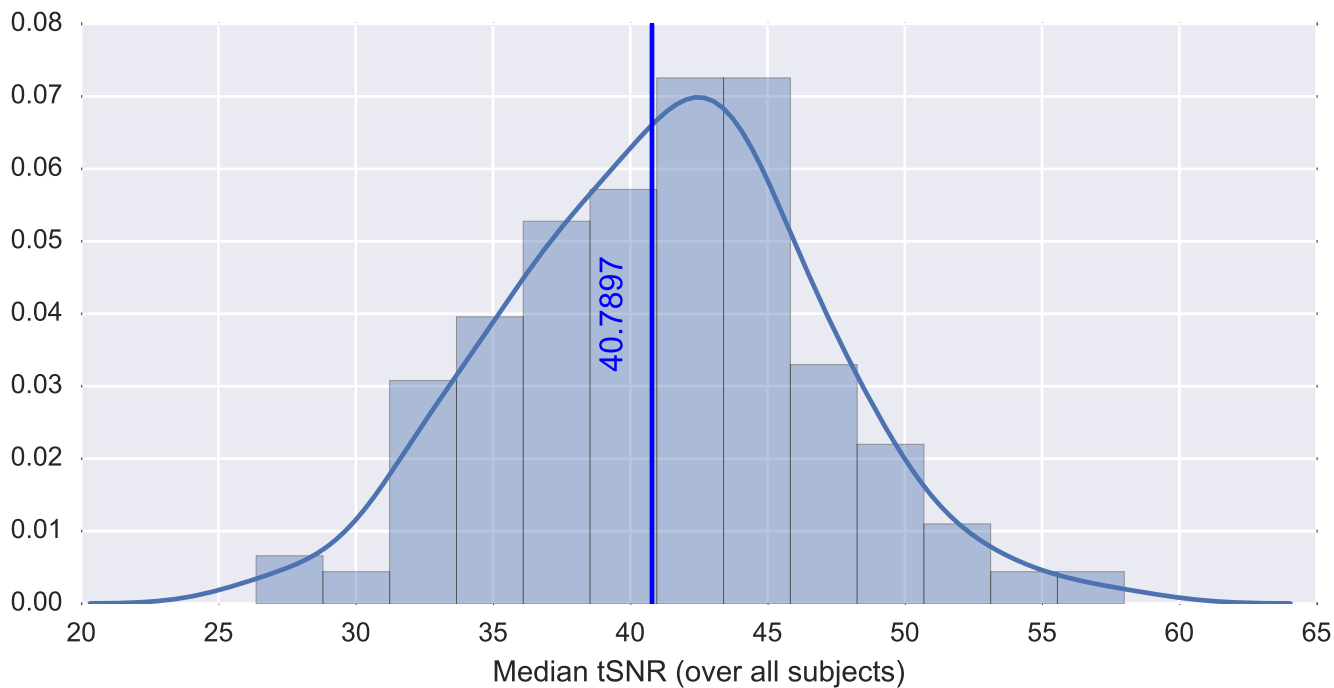

Mean EPI

Brain mask

tSNR

motion

fieldmap correction

coregistration