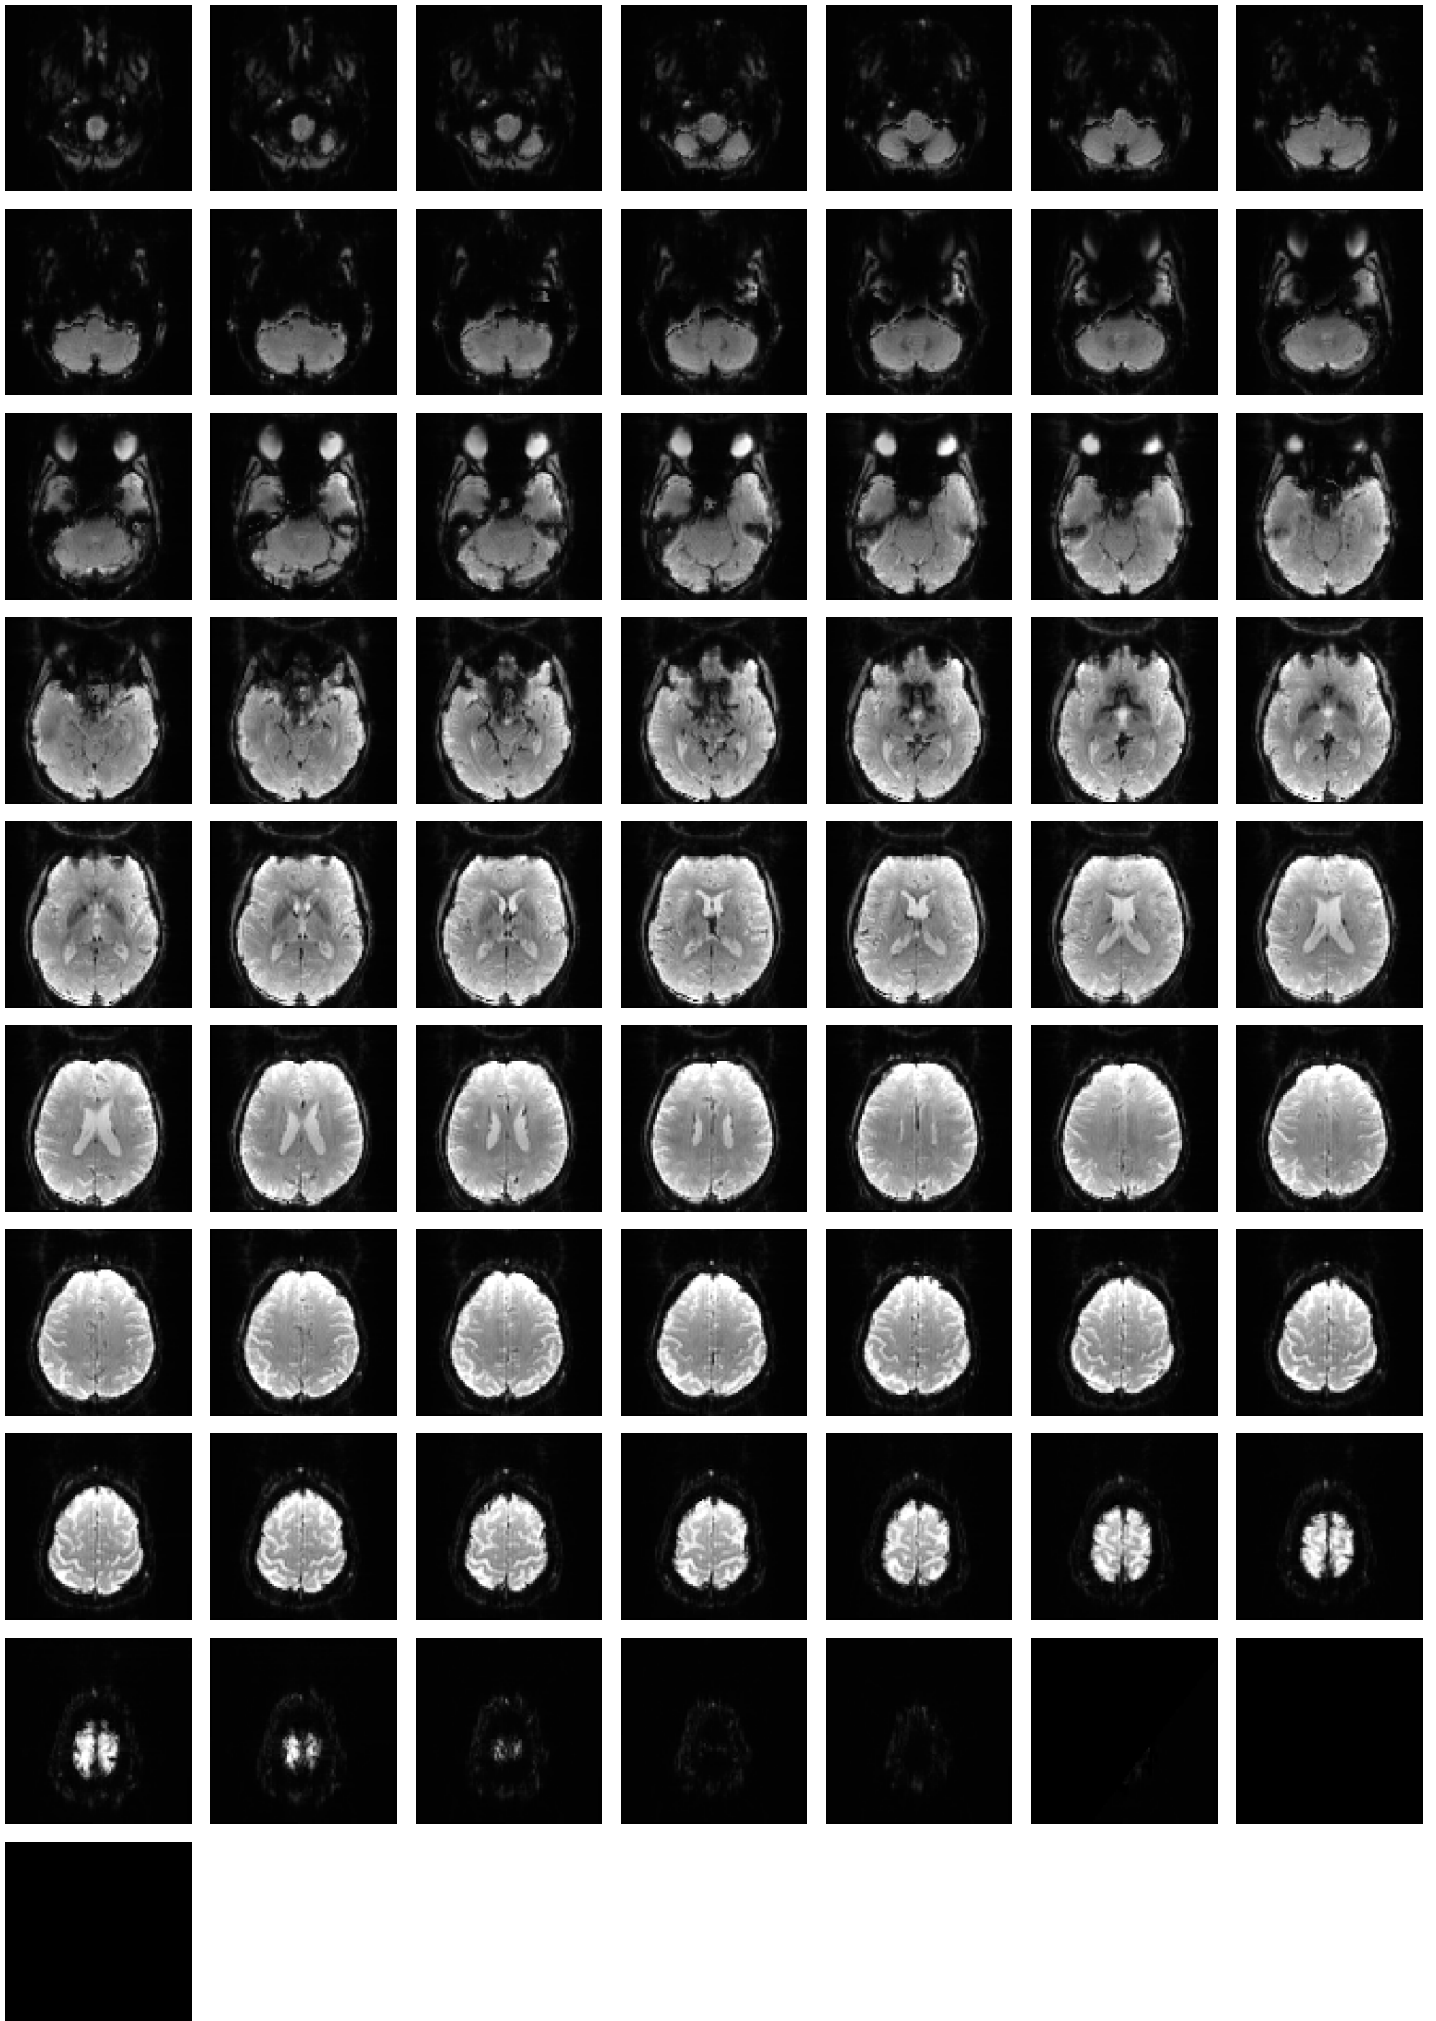

Mean EPI

Brain mask

tSNR

motion

fieldmap correction

coregistration