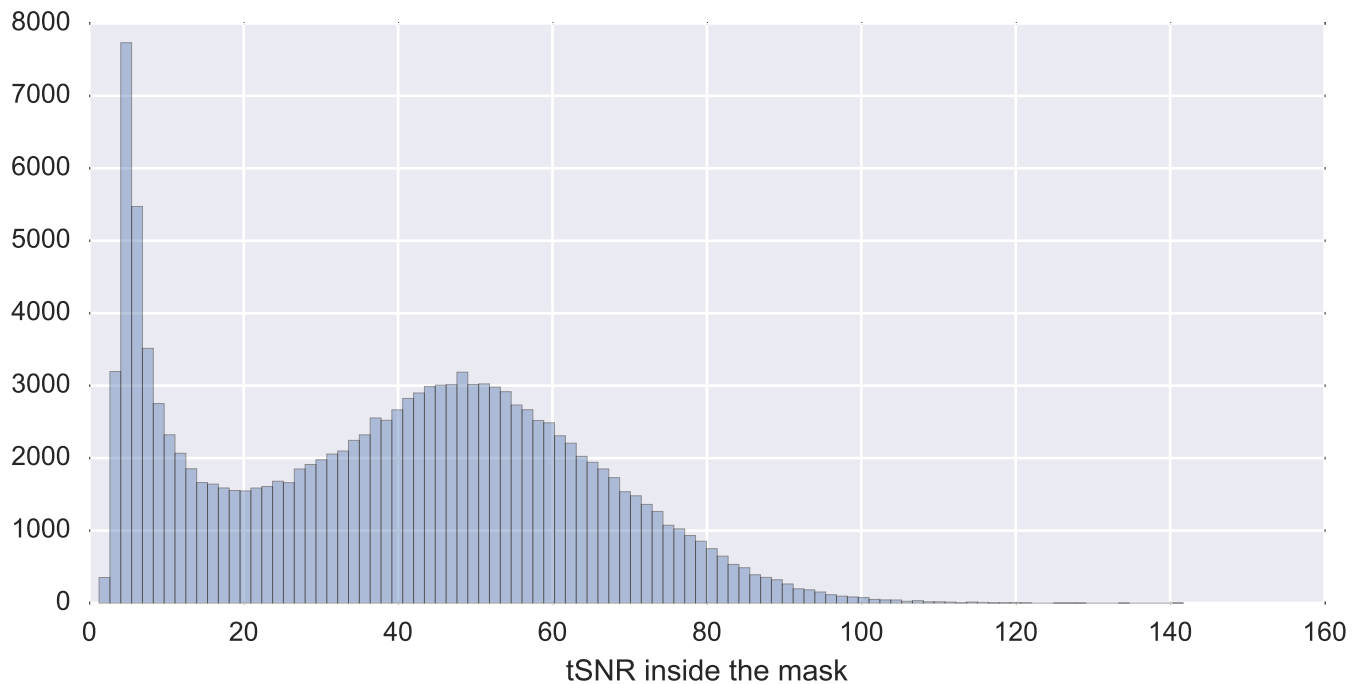

Mean EPI

Brain mask

tSNR

motion

fieldmap correction

coregistration