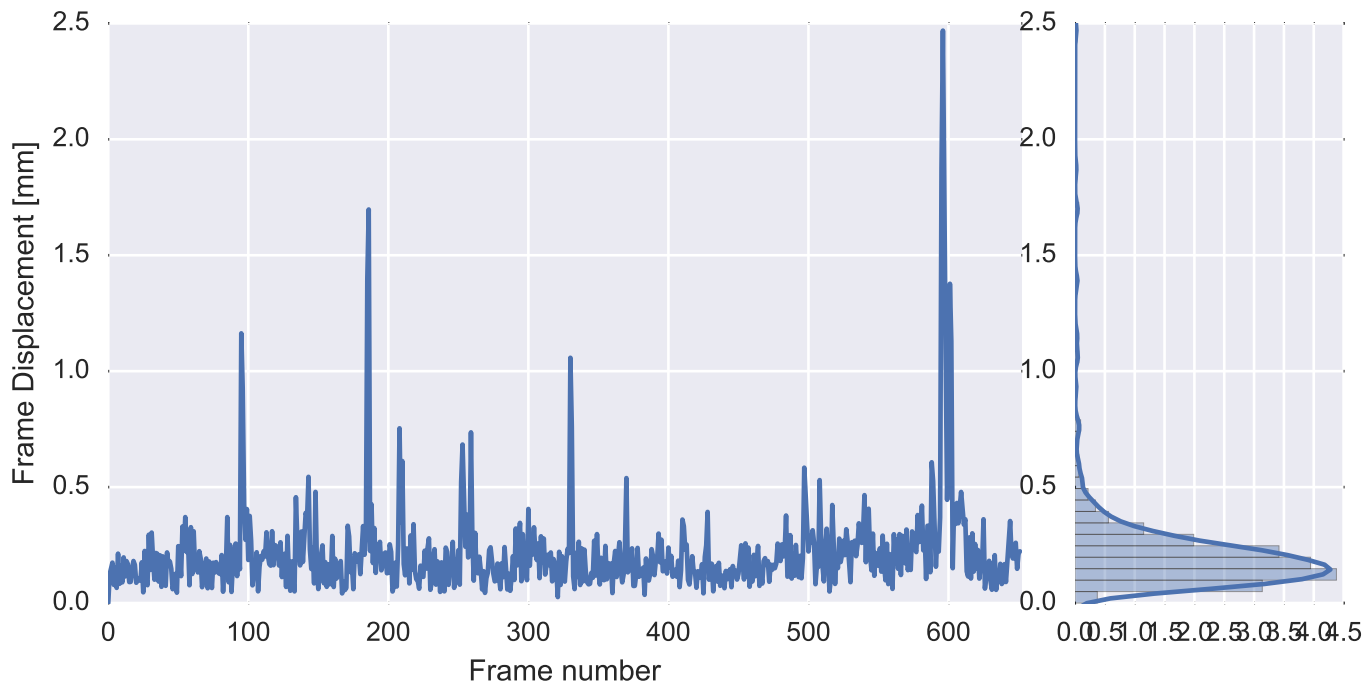

Mean EPI

Brain mask

tSNR

motion

fieldmap correction

coregistration