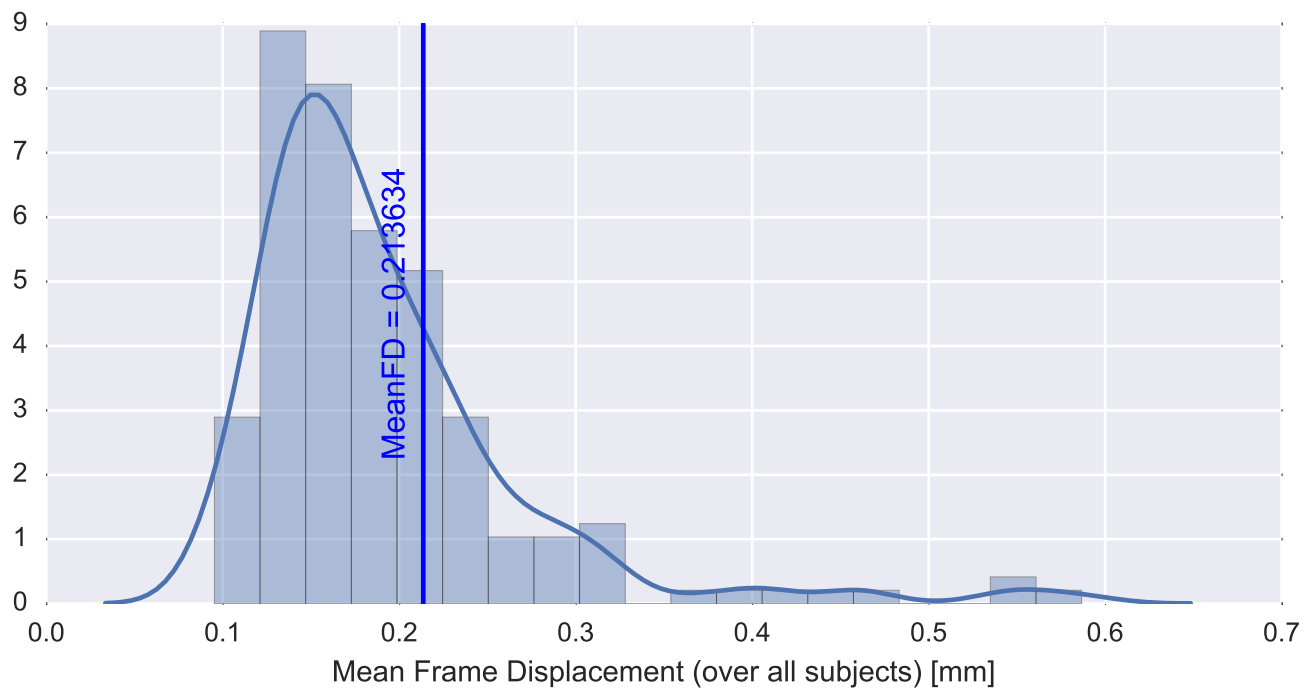

Mean EPI

Brain mask

tSNR

motion

fieldmap correction

coregistration