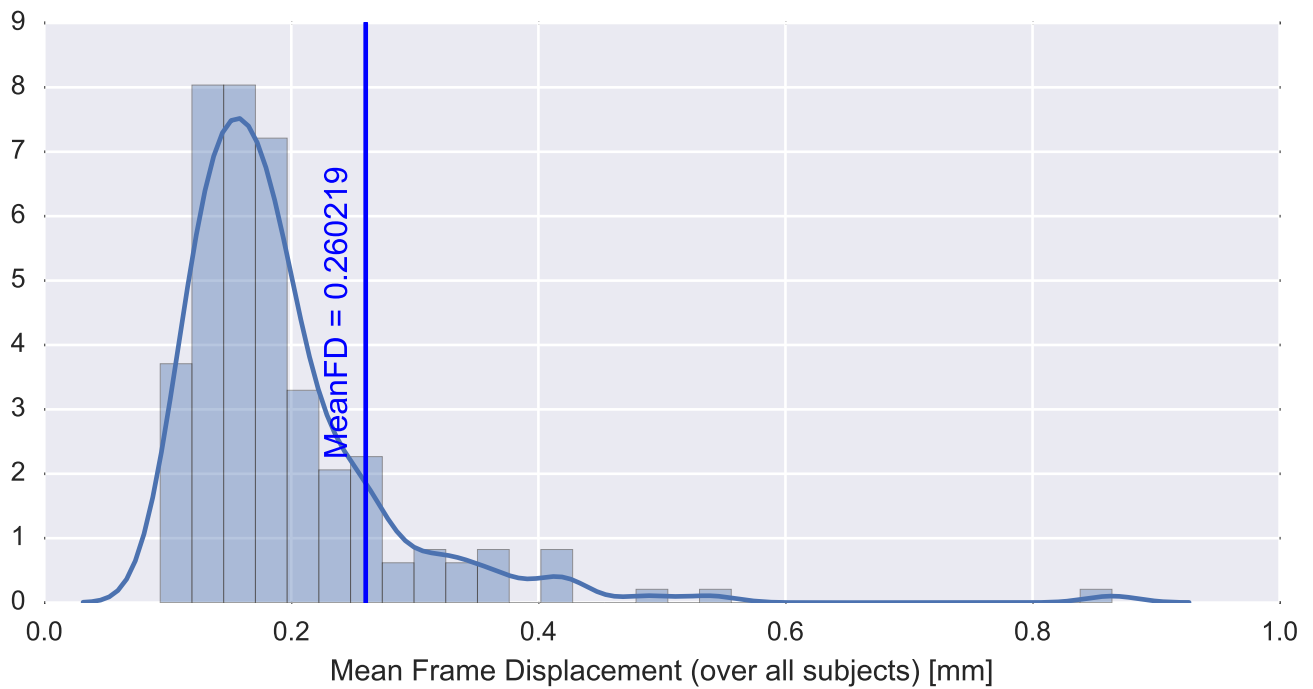

Mean EPI

Brain mask

tSNR

motion

fieldmap correction

coregistration