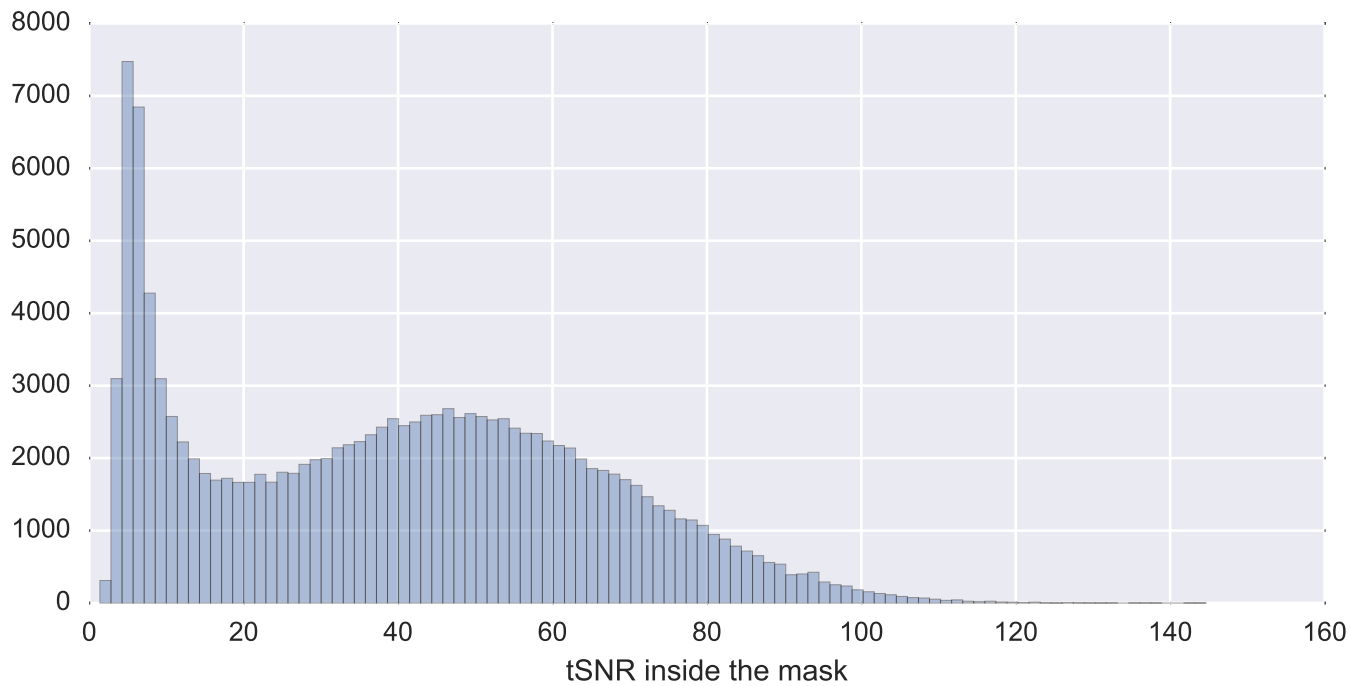

Mean EPI

Brain mask

tSNR

motion

fieldmap correction

coregistration