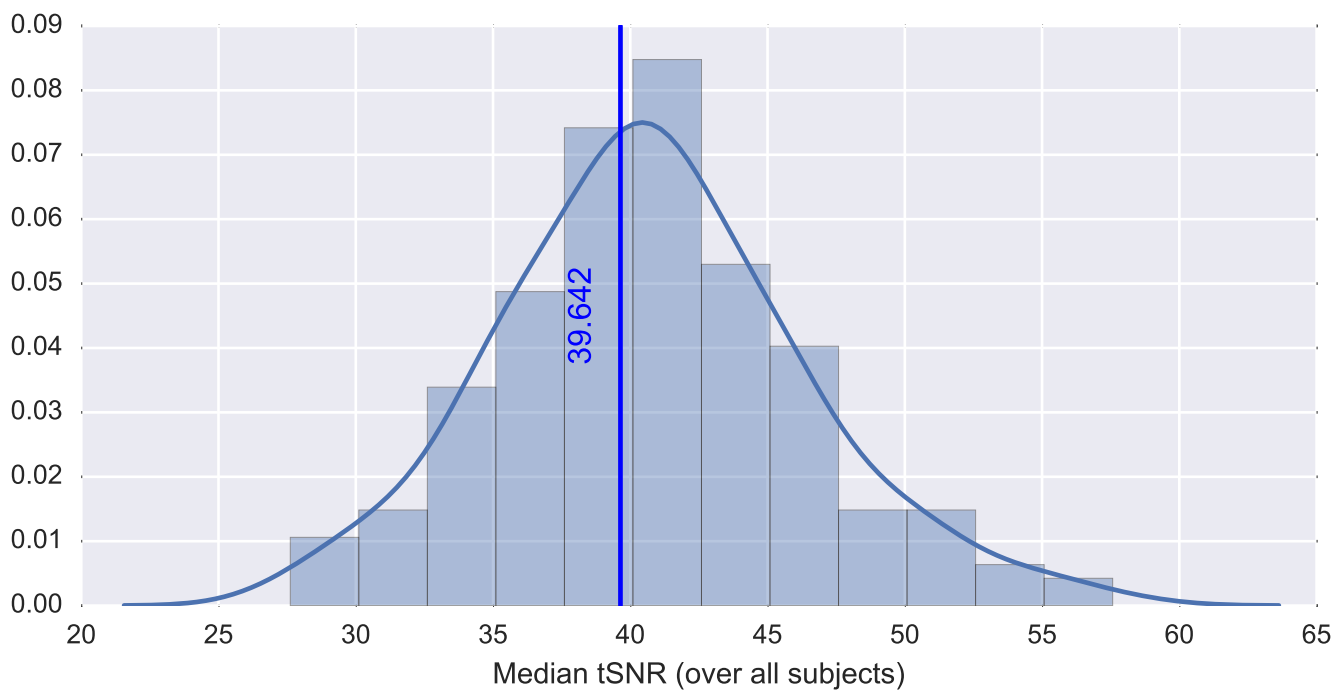

Mean EPI

Brain mask

tSNR

motion

fieldmap correction

coregistration