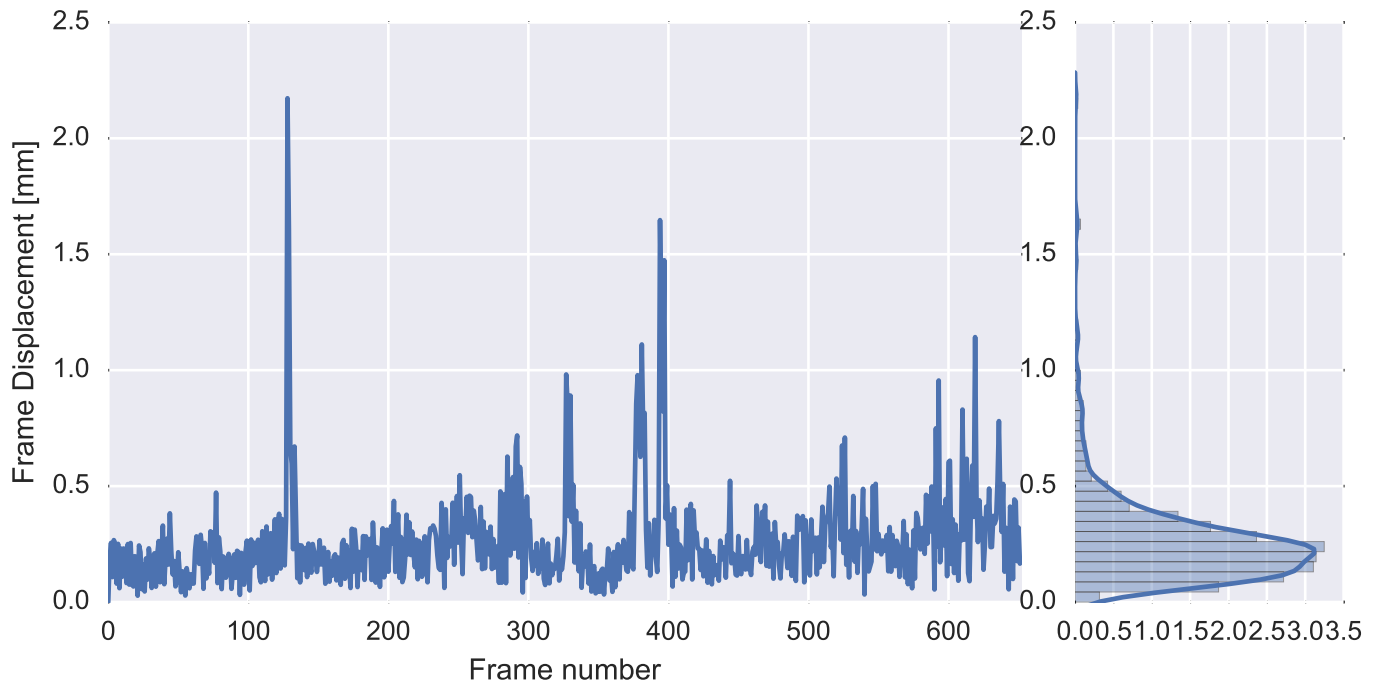

Mean EPI

Brain mask

tSNR

motion

fieldmap correction

coregistration