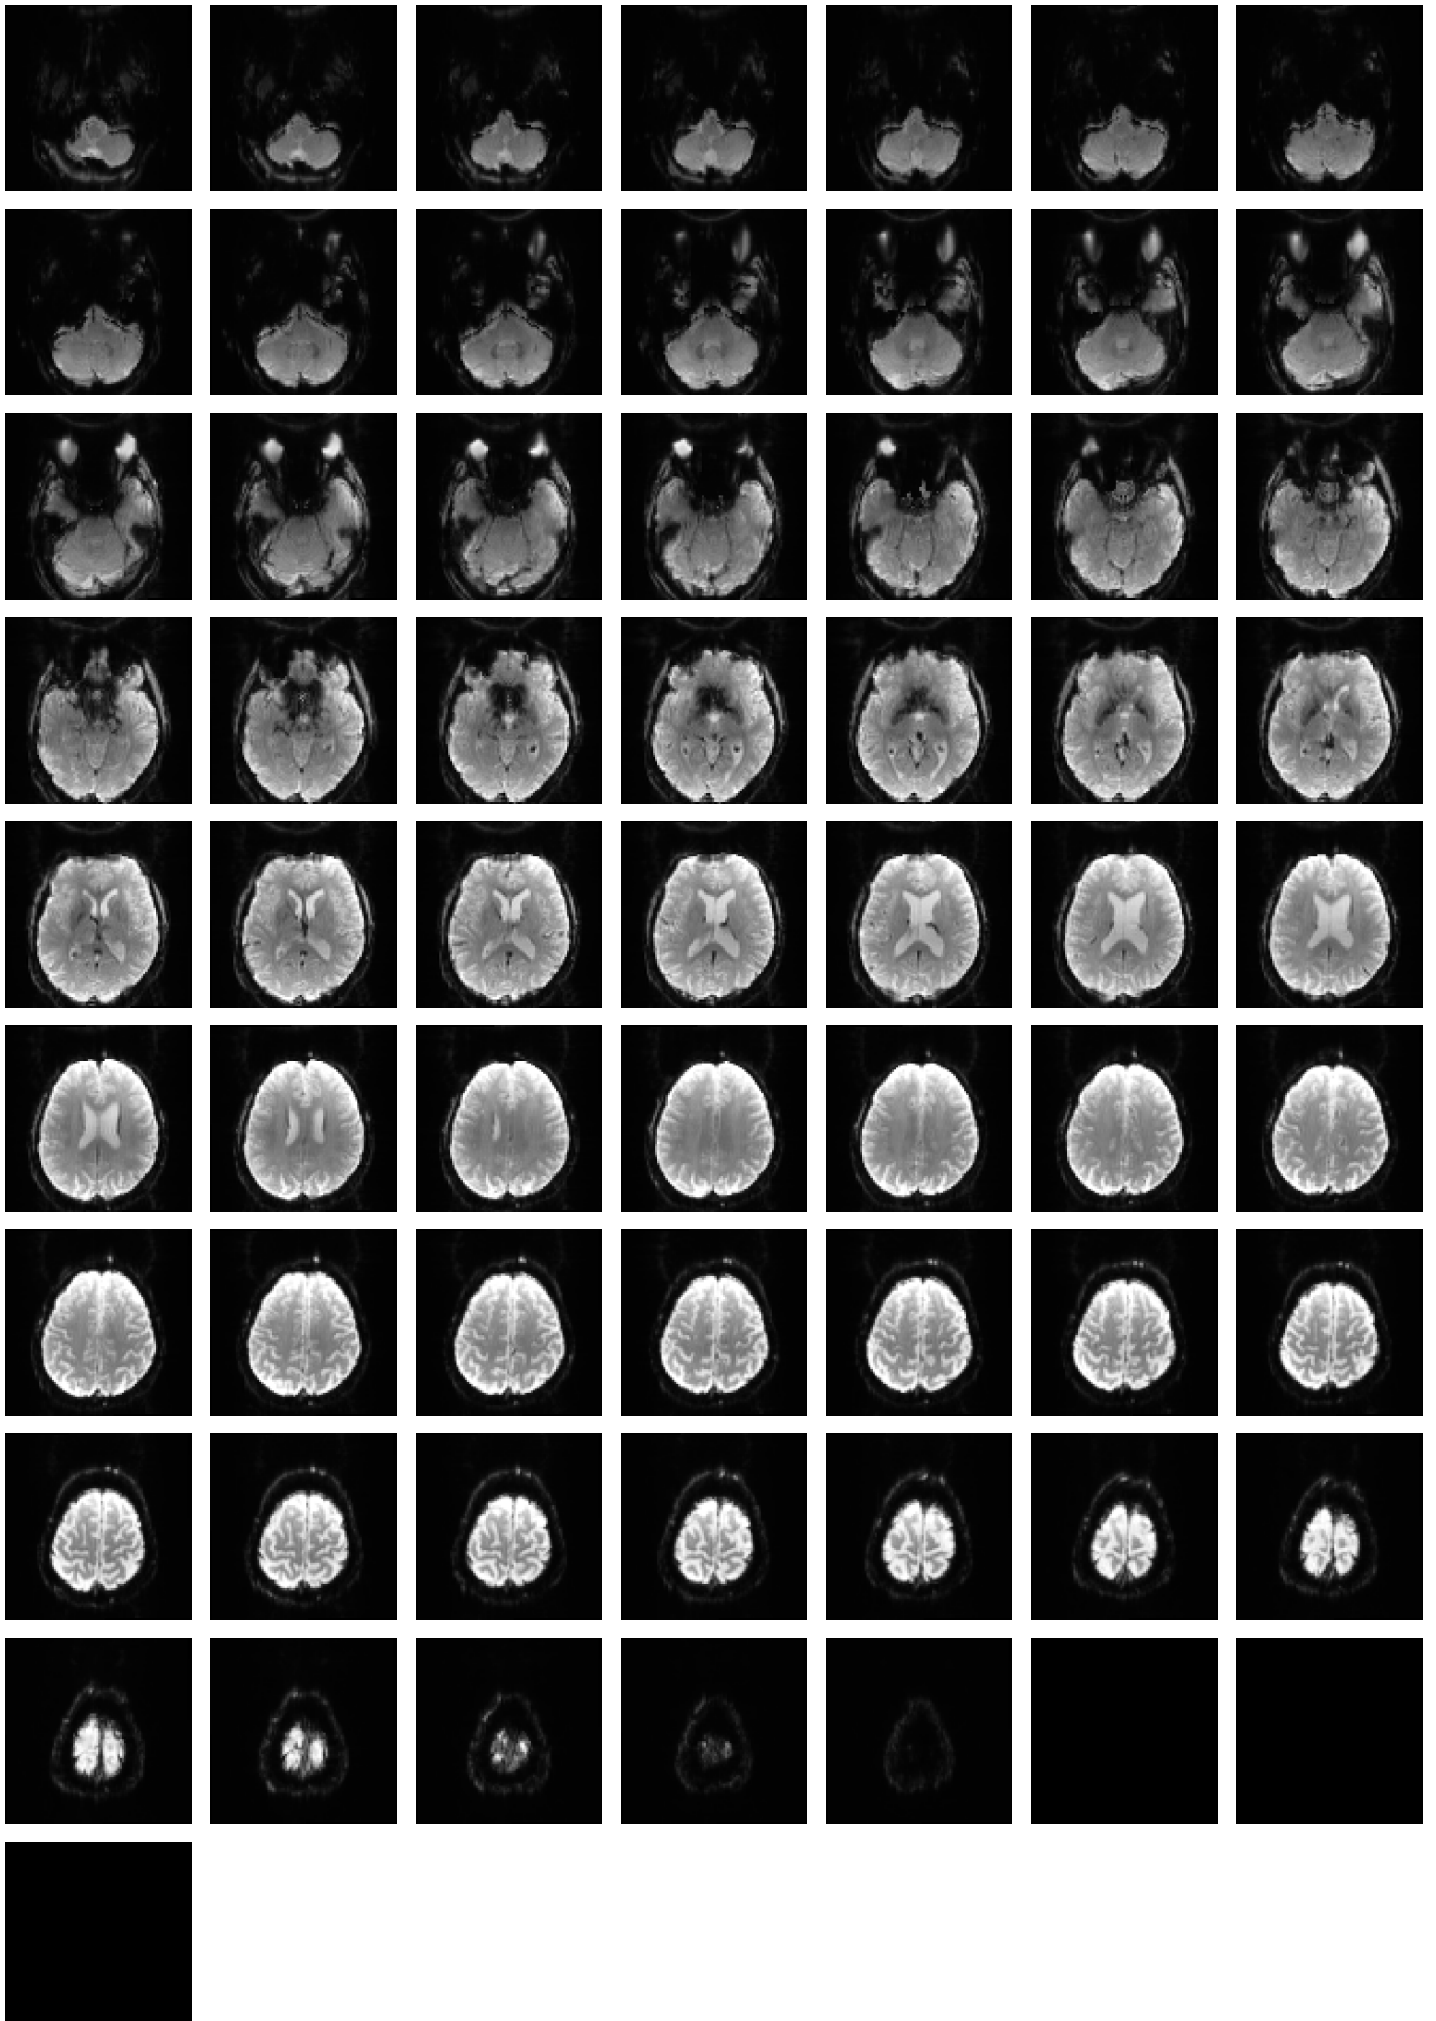

Mean EPI

Brain mask

tSNR

motion

fieldmap correction

coregistration