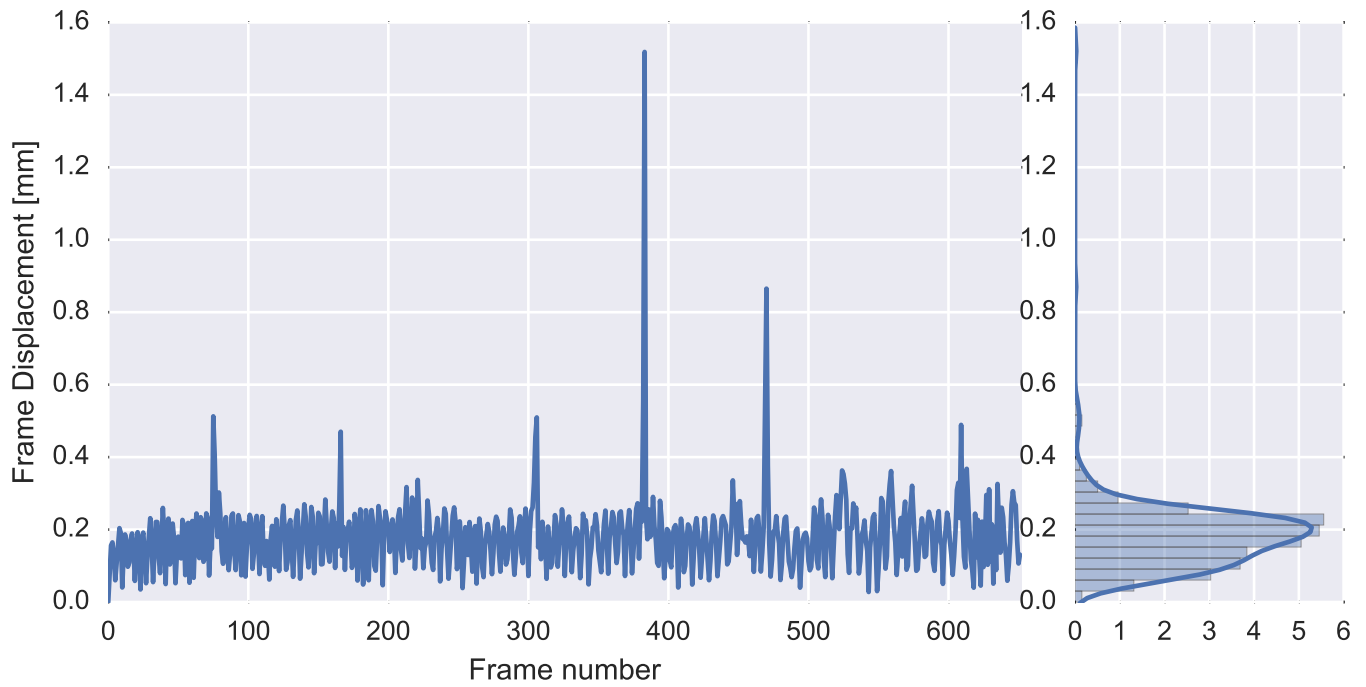

Mean EPI

Brain mask

tSNR

motion

fieldmap correction

coregistration