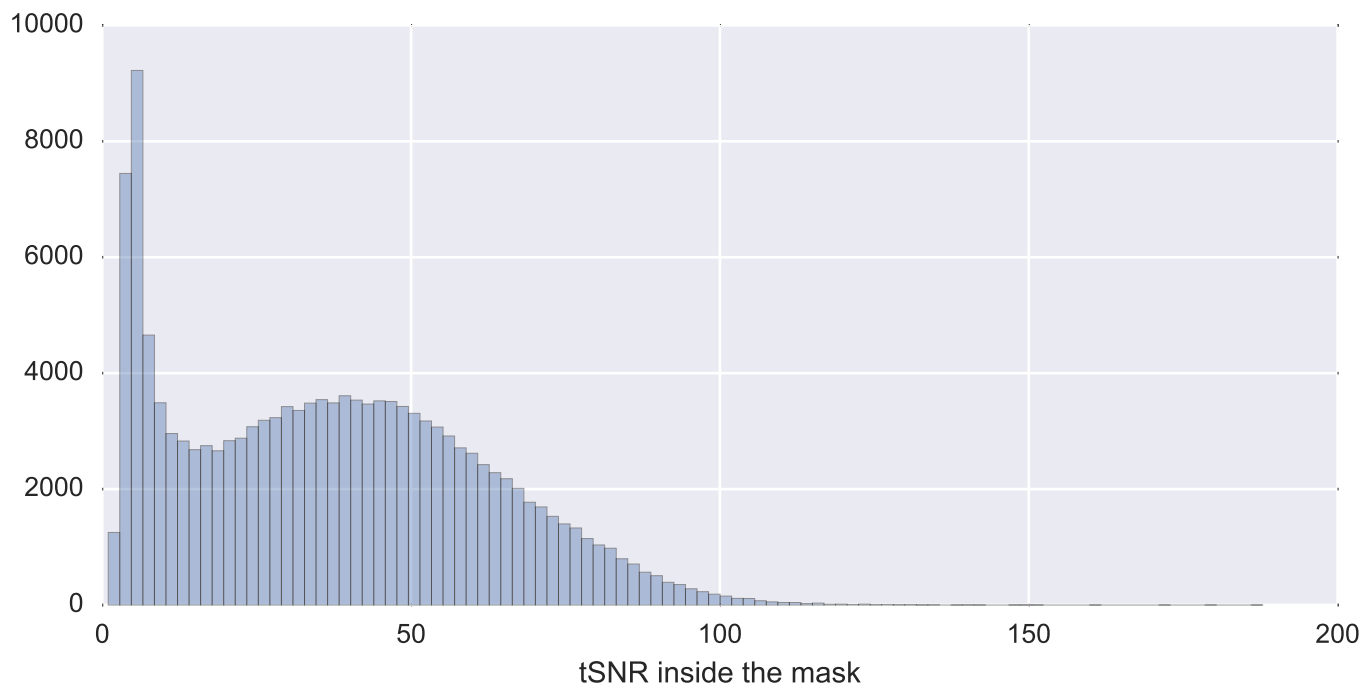

Mean EPI

Brain mask

tSNR

motion

fieldmap correction

coregistration