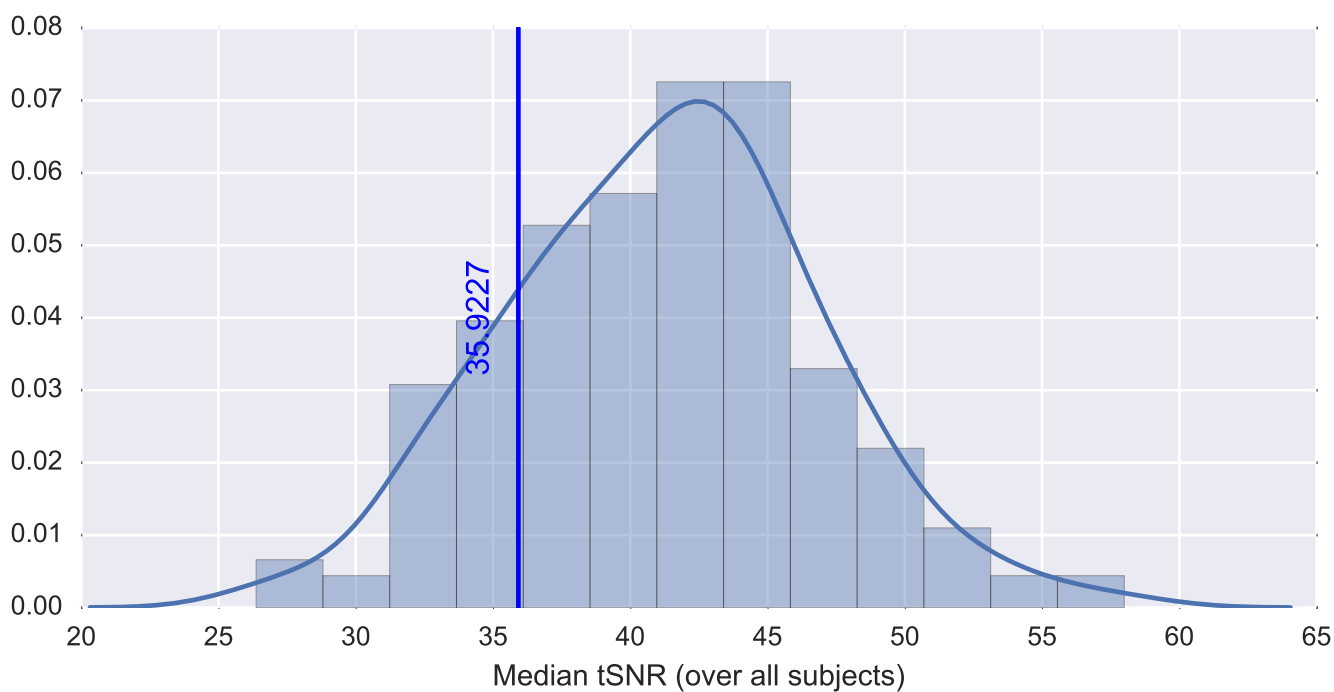

Mean EPI

Brain mask

tSNR

motion

fieldmap correction

coregistration