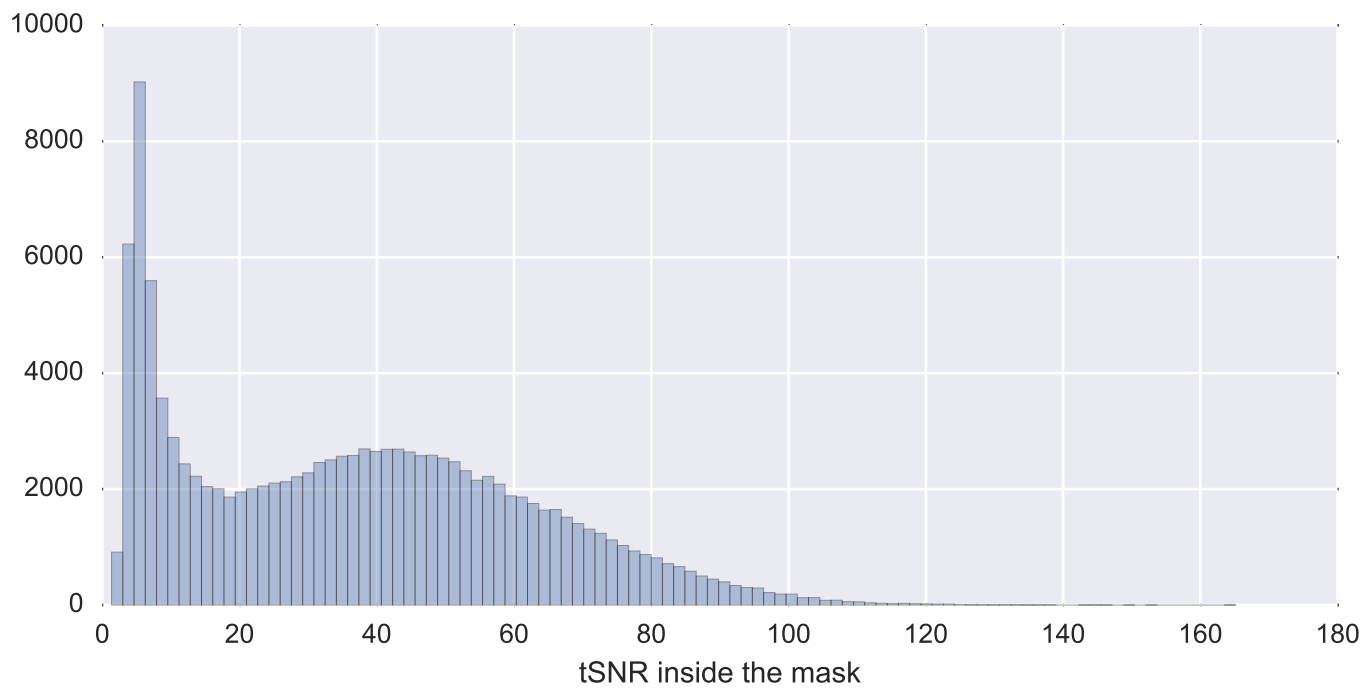

Brain mask

tSNR

motion

fieldmap correction

coregistration