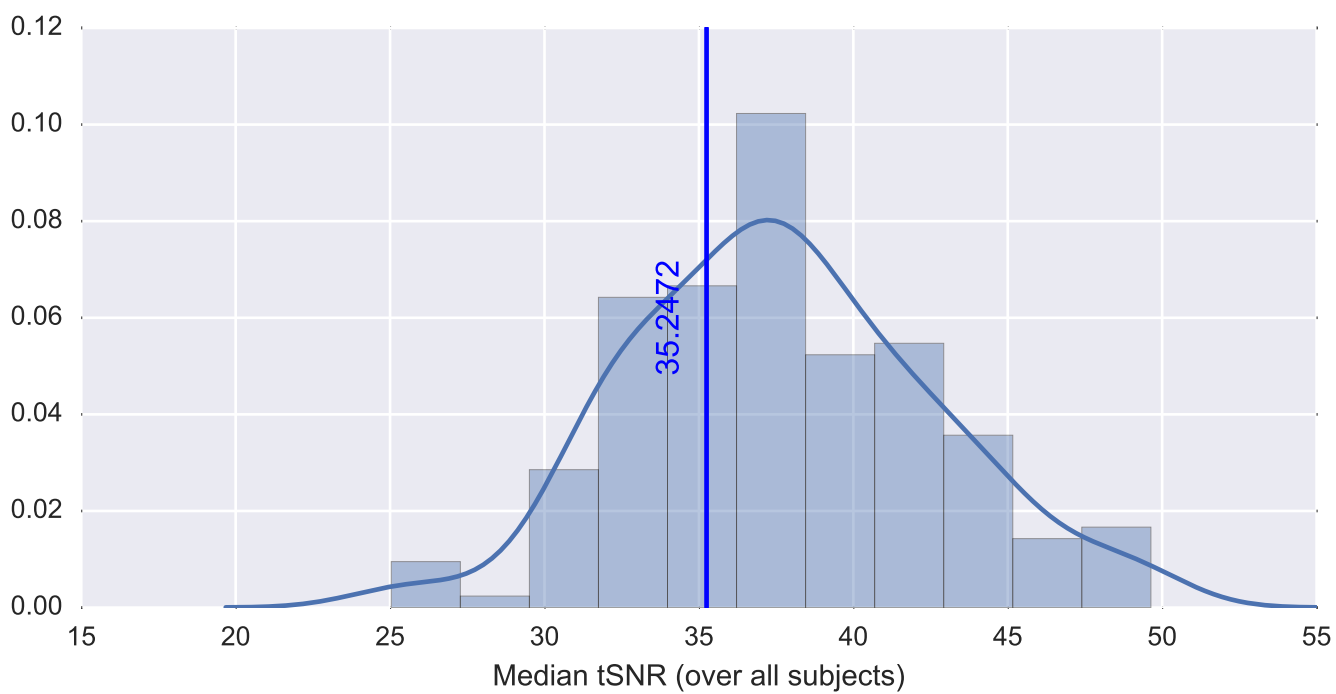

Brain mask

tSNR

motion

fieldmap correction

coregistration