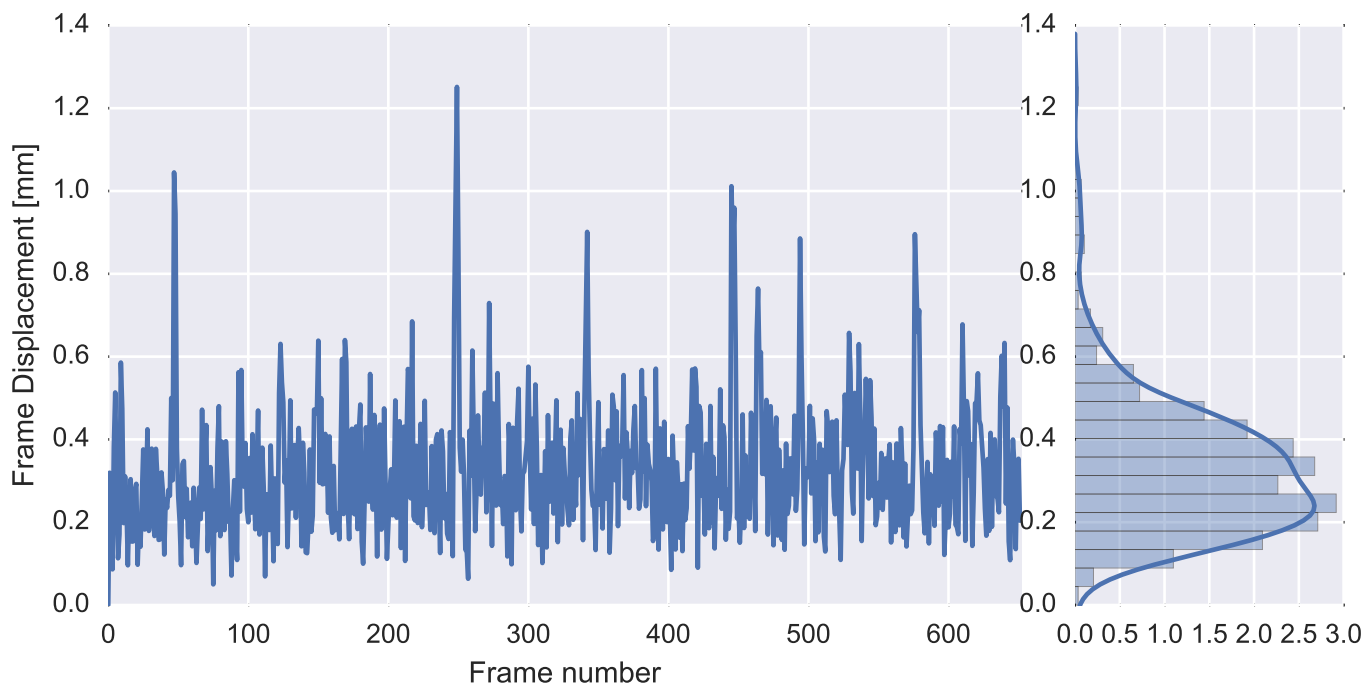

Brain mask

tSNR

motion

fieldmap correction

coregistration