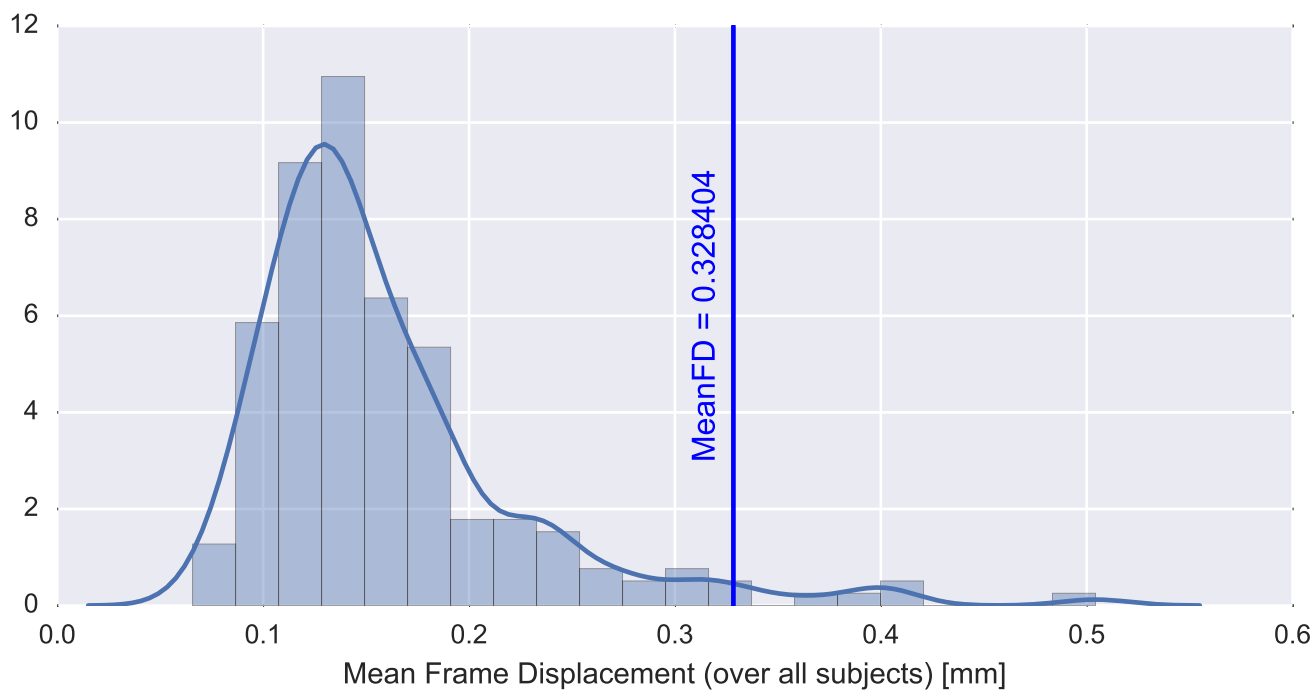

Brain mask

tSNR

motion

fieldmap correction

coregistration