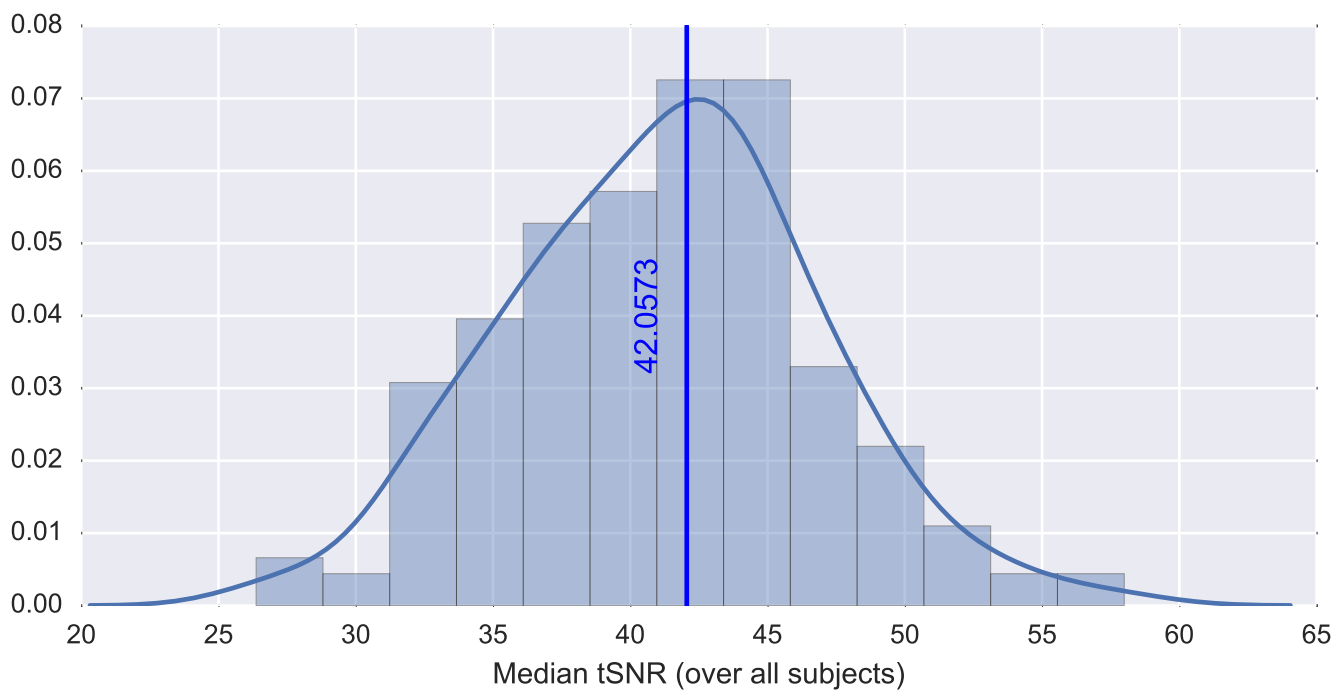

Mean EPI

Brain mask

tSNR

motion

fieldmap correction

coregistration