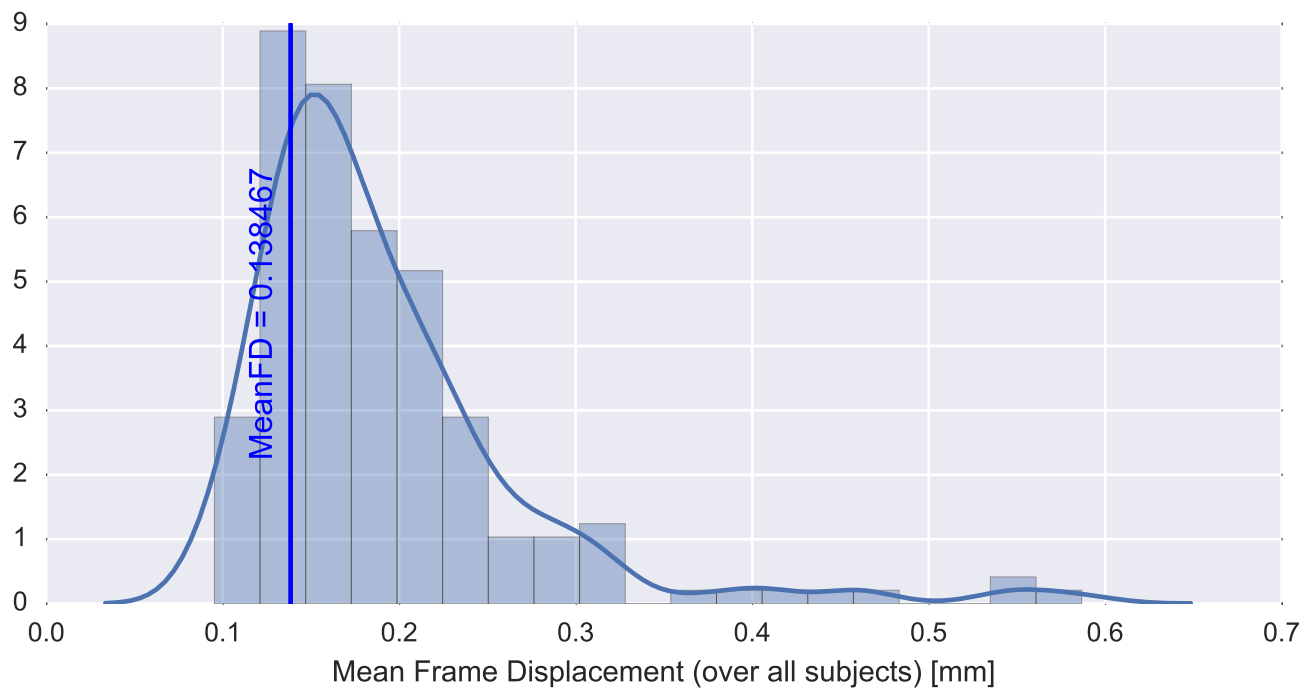

Mean EPI

Brain mask

tSNR

motion

fieldmap correction

coregistration