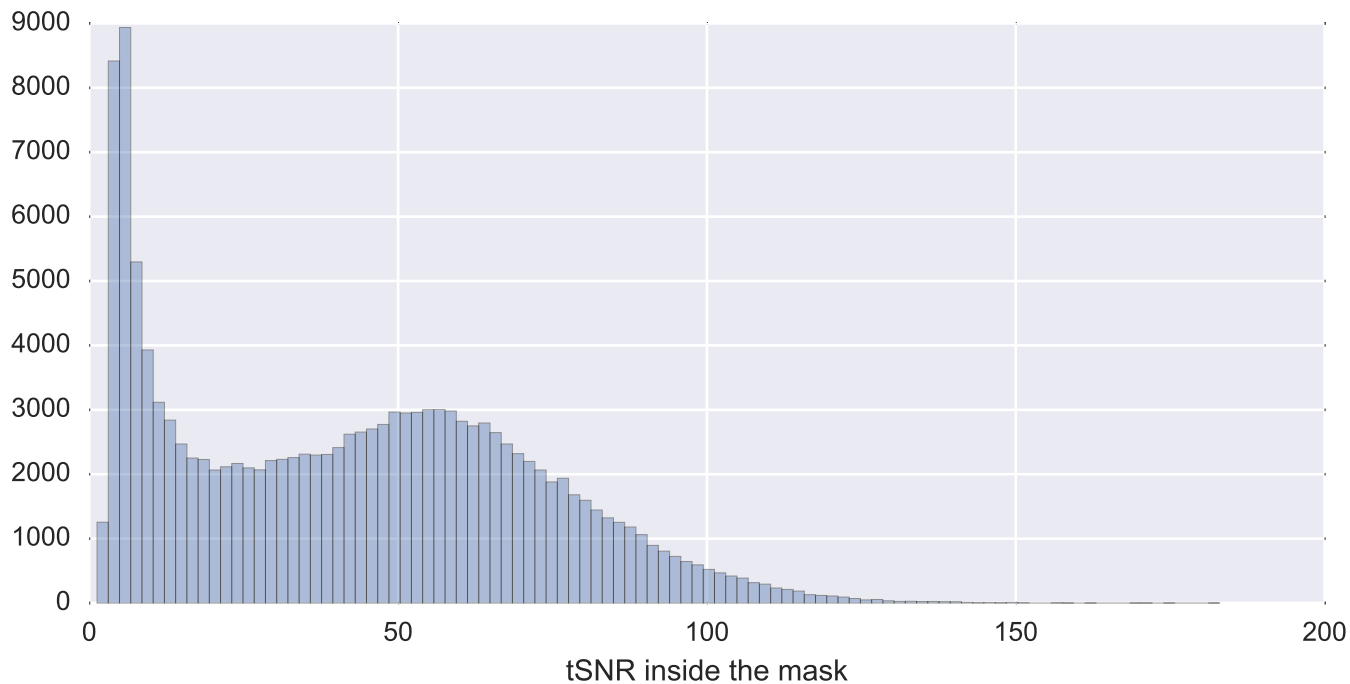

Mean EPI

Brain mask

tSNR

motion

fieldmap correction

coregistration