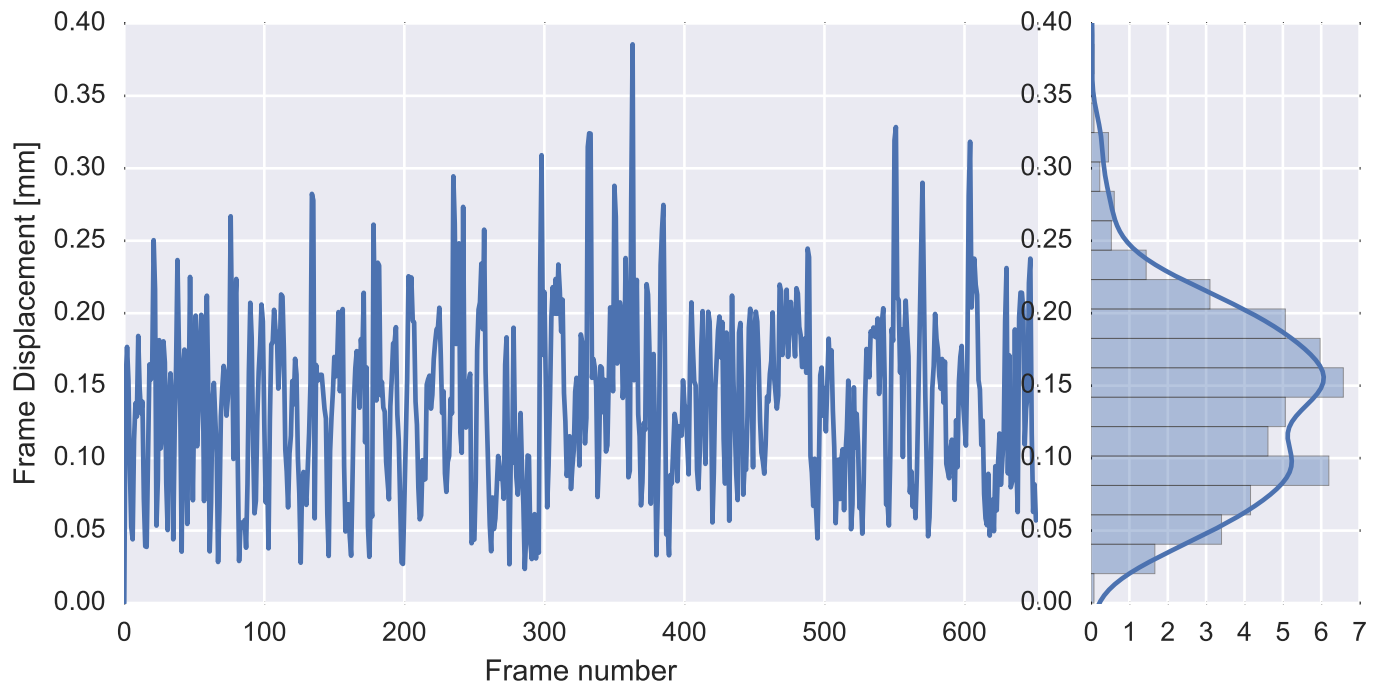

Mean EPI

Brain mask

tSNR

motion

fieldmap correction

coregistration