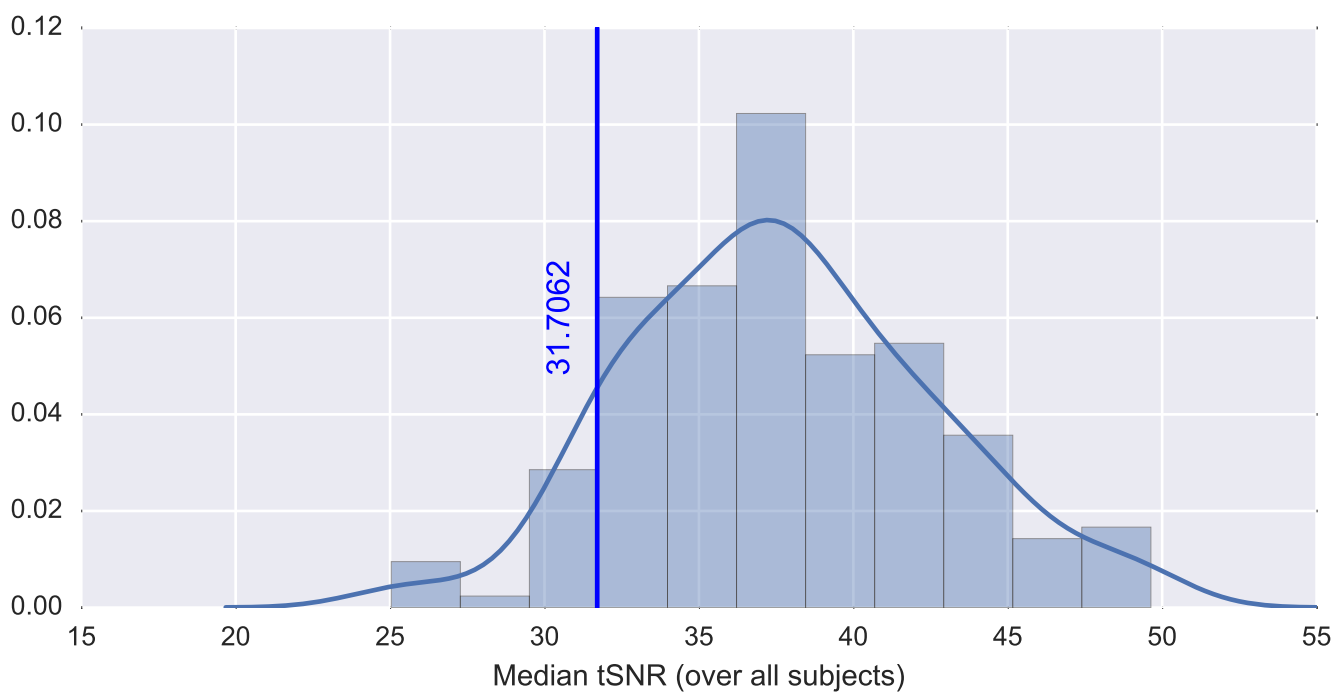

Brain mask

tSNR

motion

fieldmap correction

coregistration