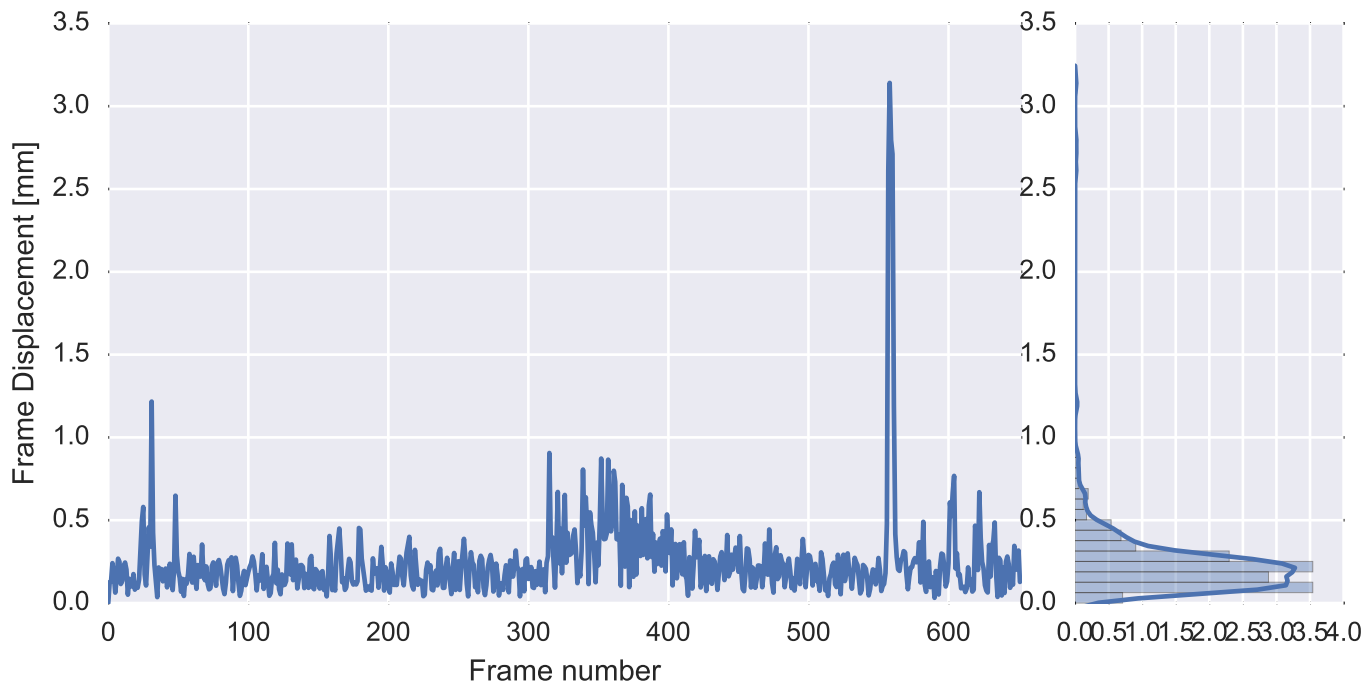

Brain mask

tSNR

motion

fieldmap correction

coregistration