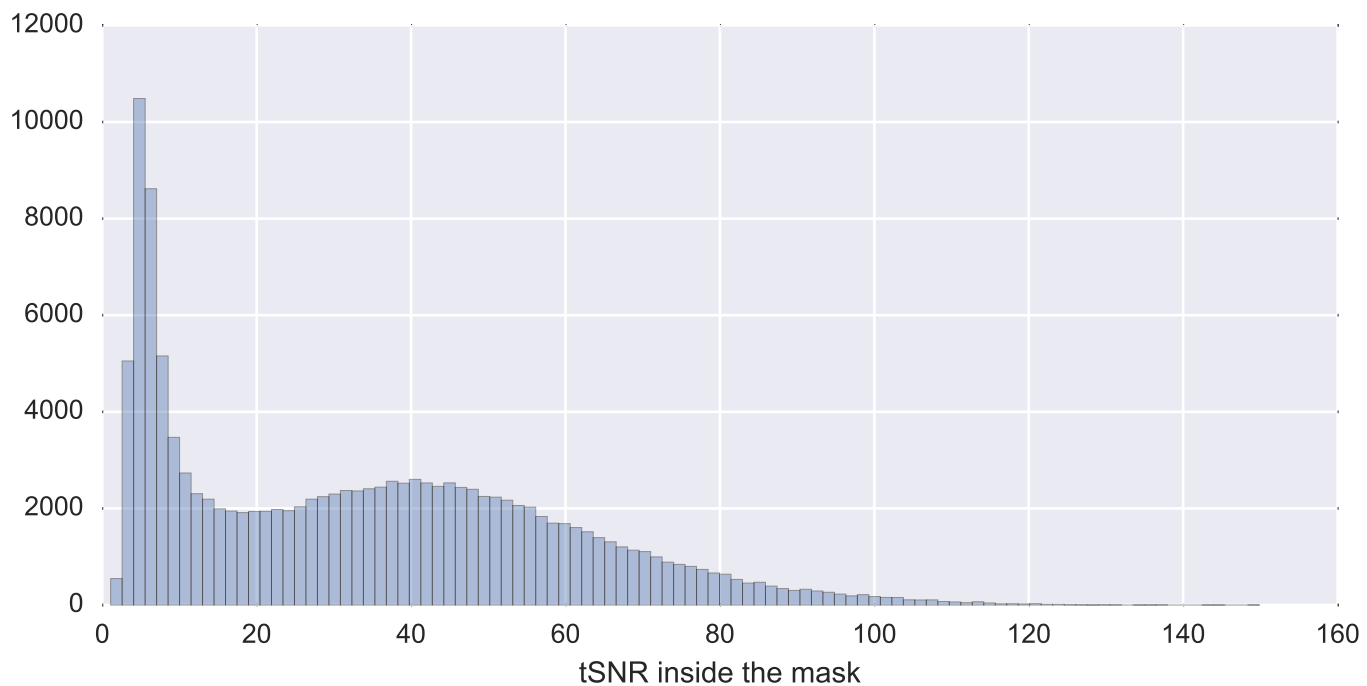

Brain mask

tSNR

motion

fieldmap correction

coregistration