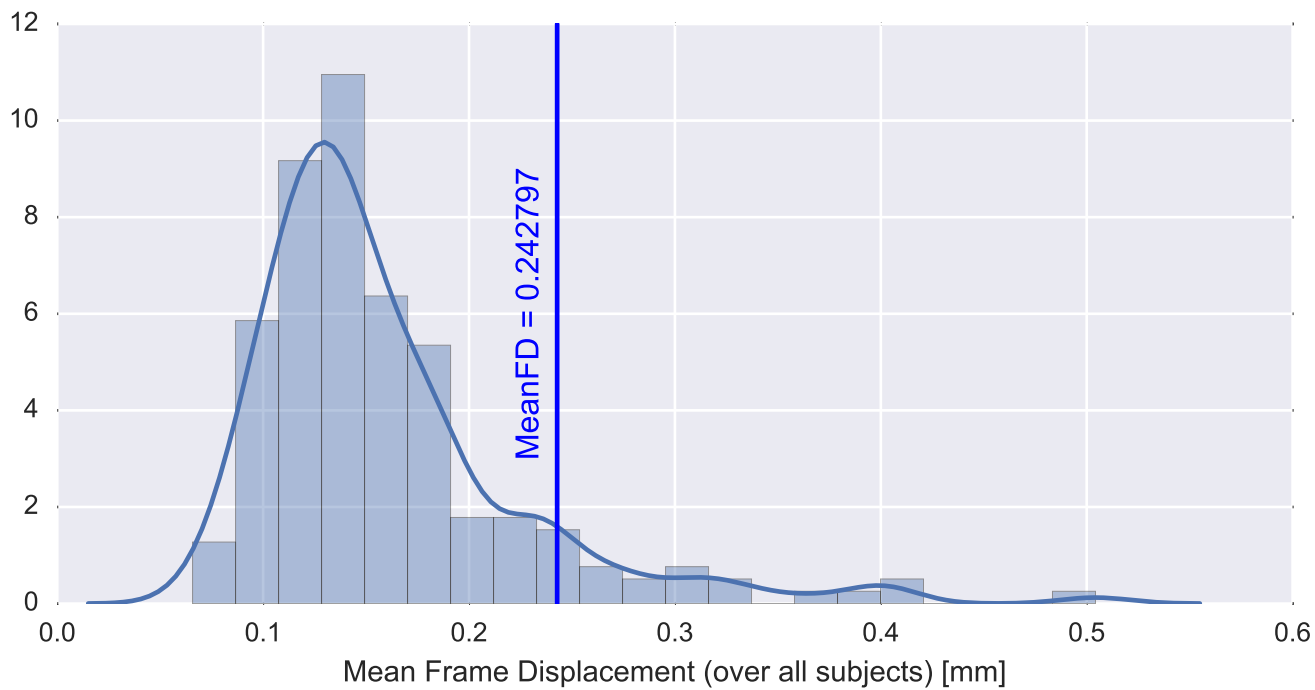

Brain mask

tSNR

motion

fieldmap correction

coregistration