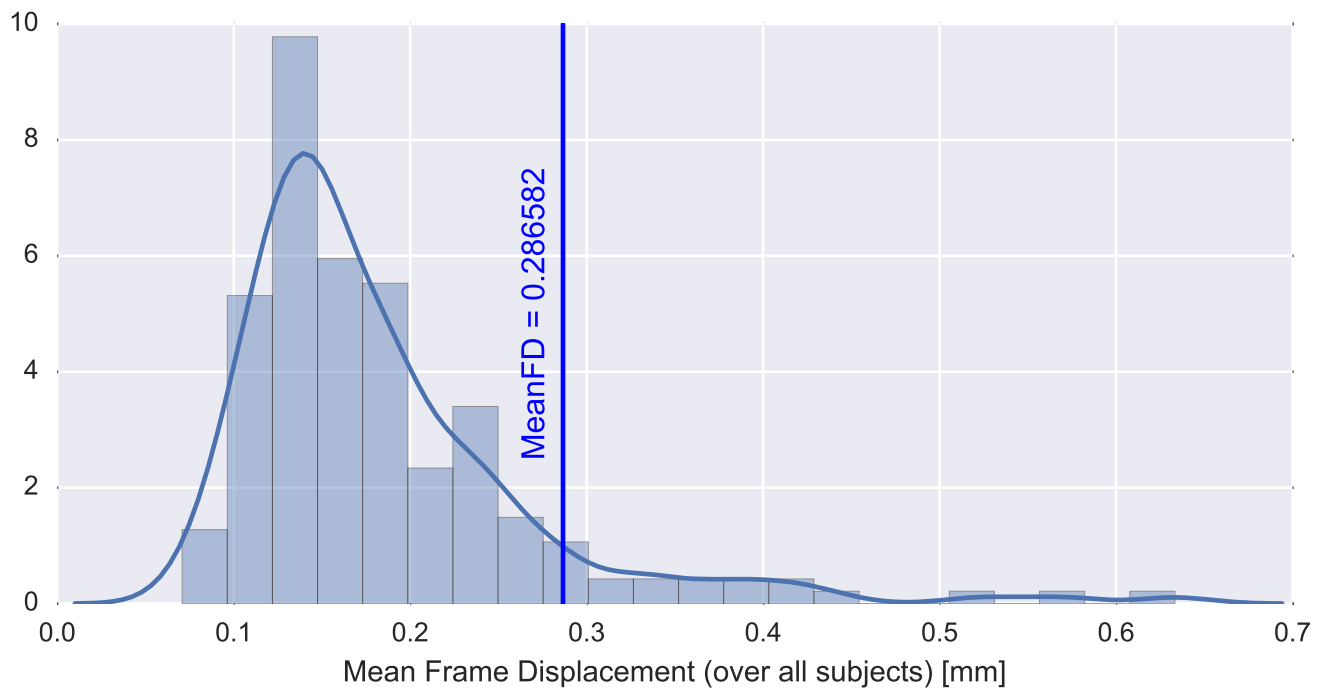

Mean EPI

Brain mask

tSNR

motion

fieldmap correction

coregistration