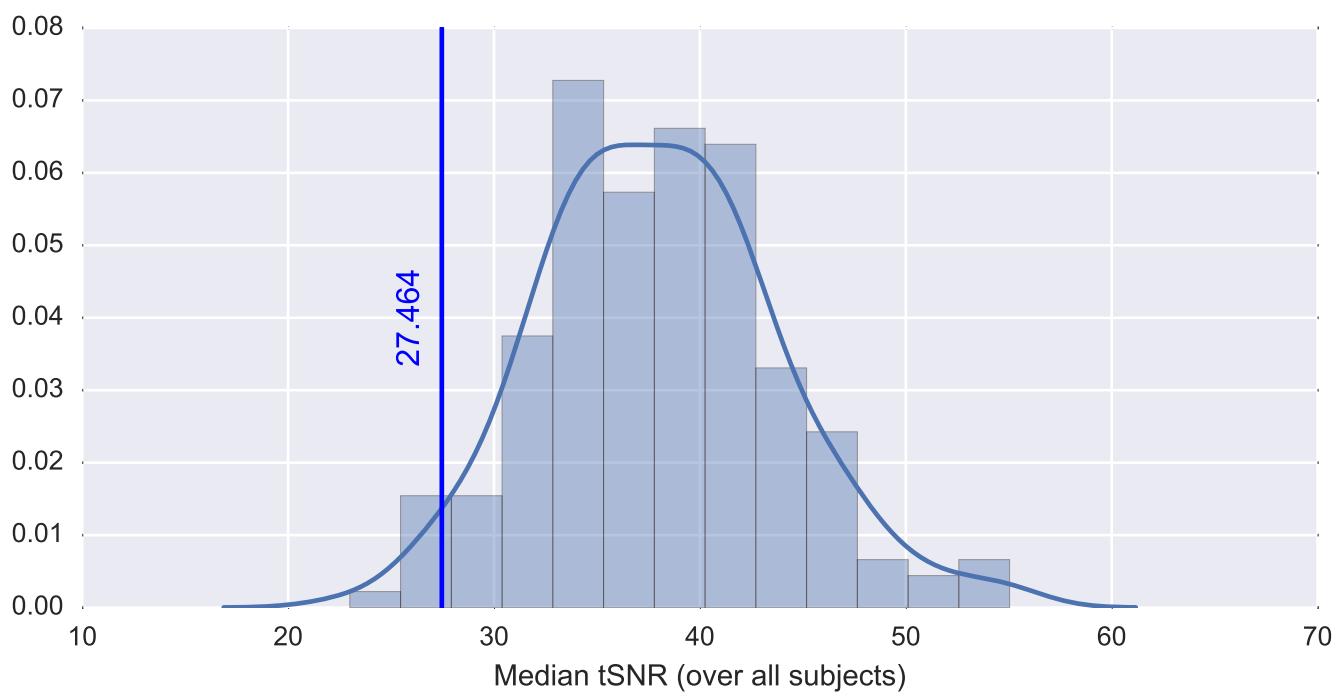

Mean EPI

Brain mask

tSNR

motion

fieldmap correction

coregistration