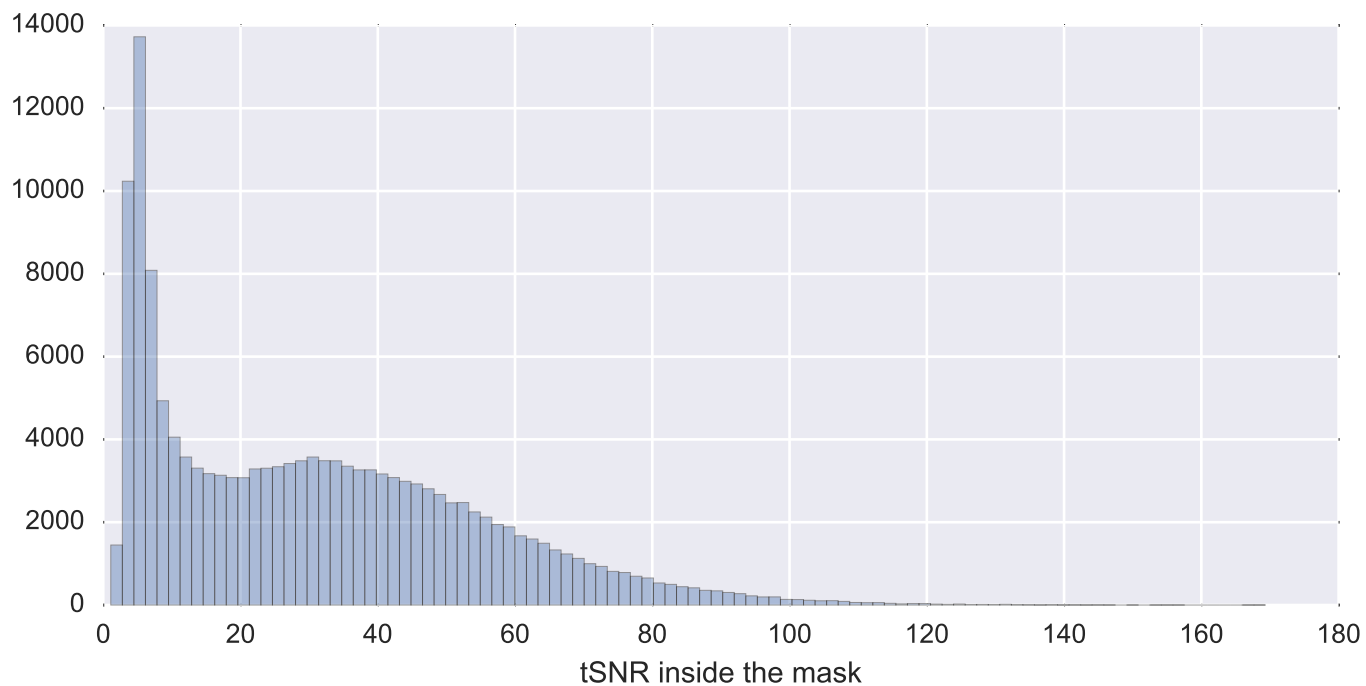

Mean EPI

Brain mask

tSNR

motion

fieldmap correction

coregistration