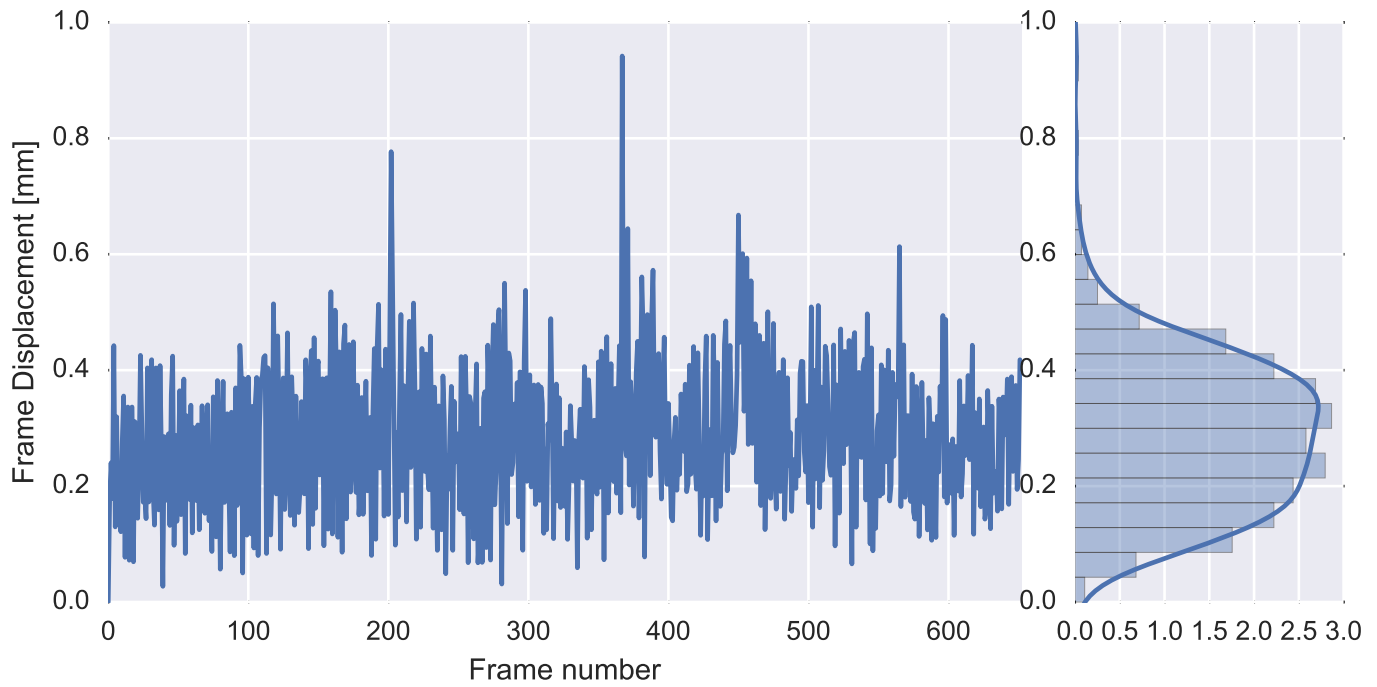

Mean EPI

Brain mask

tSNR

motion

fieldmap correction

coregistration