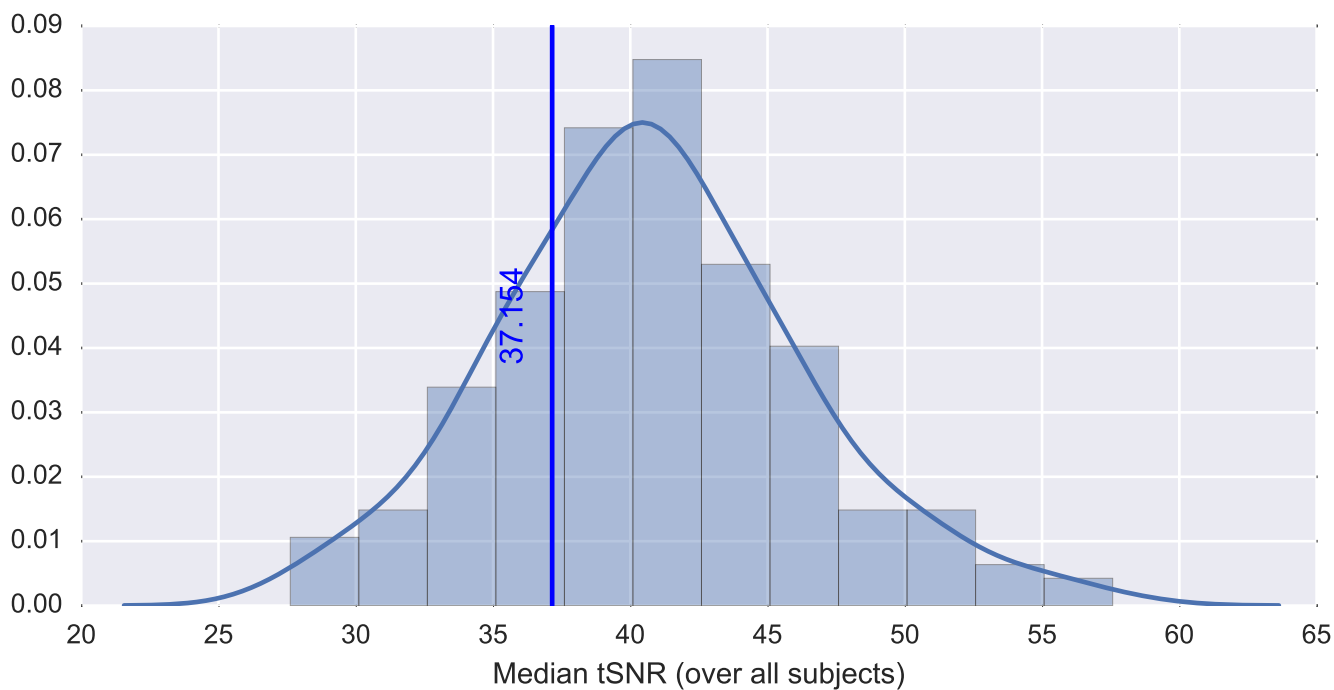

Mean EPI

Brain mask

tSNR

motion

fieldmap correction

coregistration