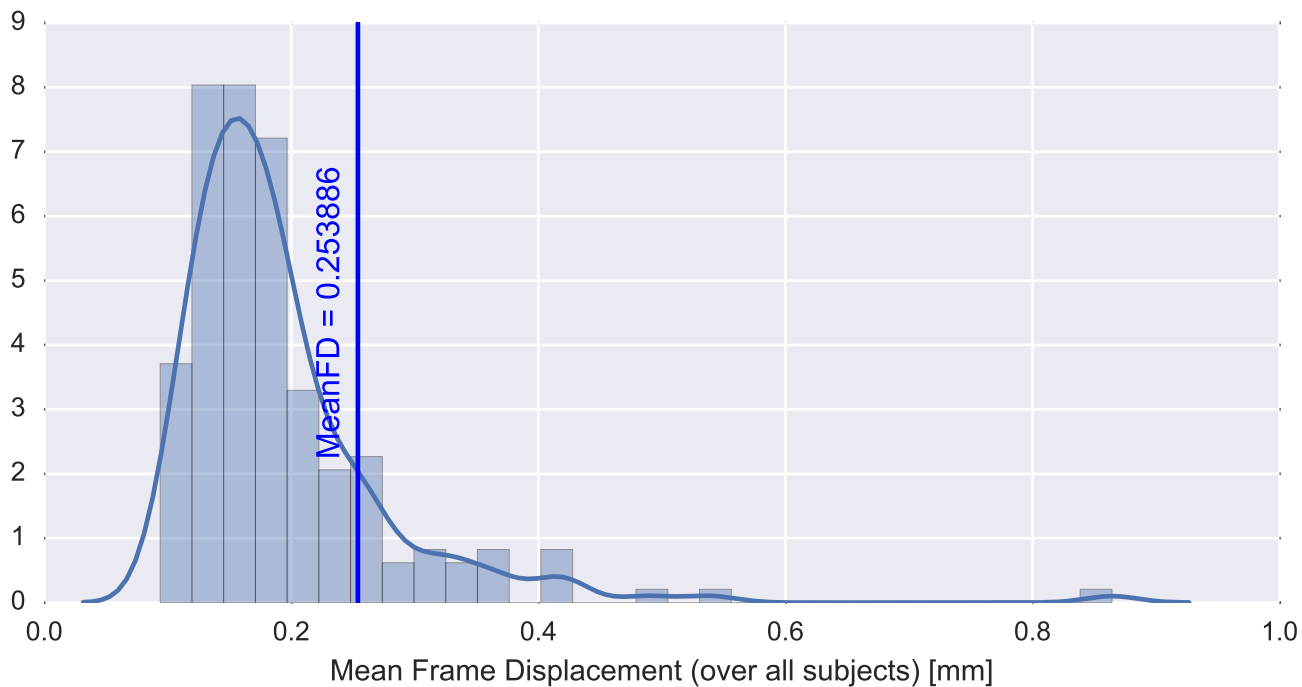

Mean EPI

Brain mask

tSNR

motion

fieldmap correction

coregistration