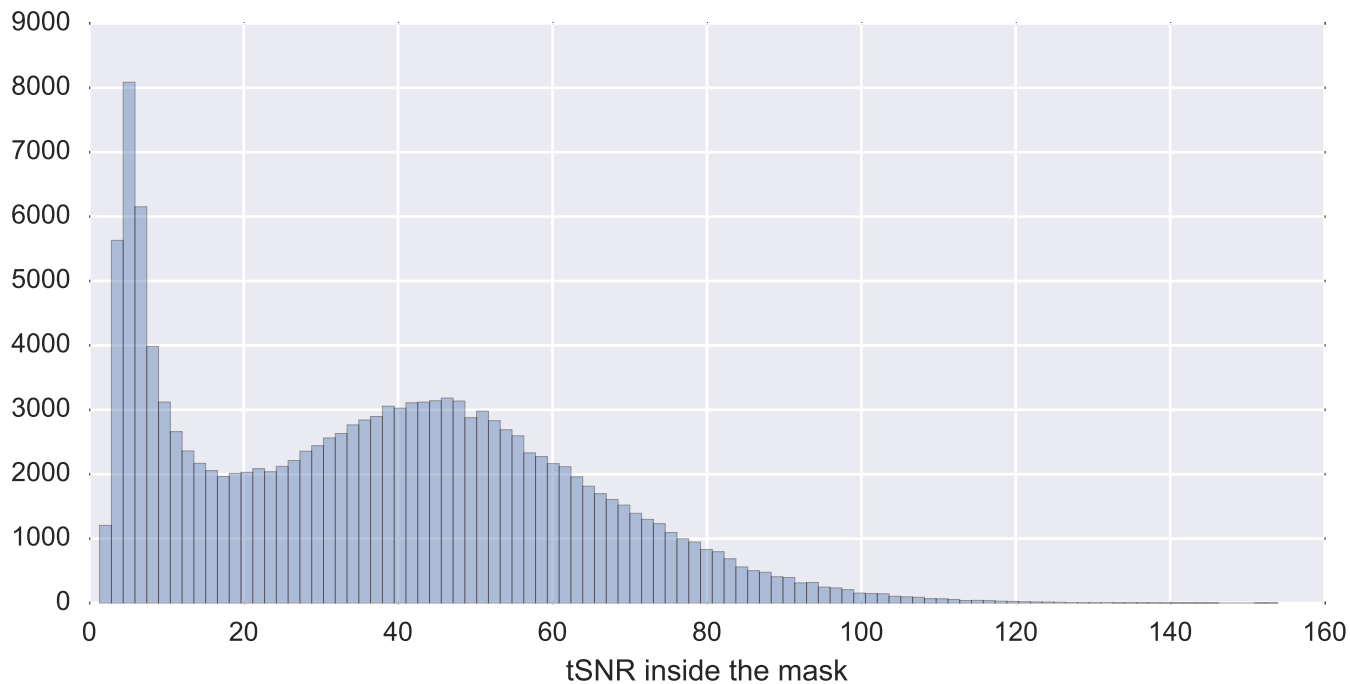

Mean EPI

Brain mask

tSNR

motion

fieldmap correction

coregistration