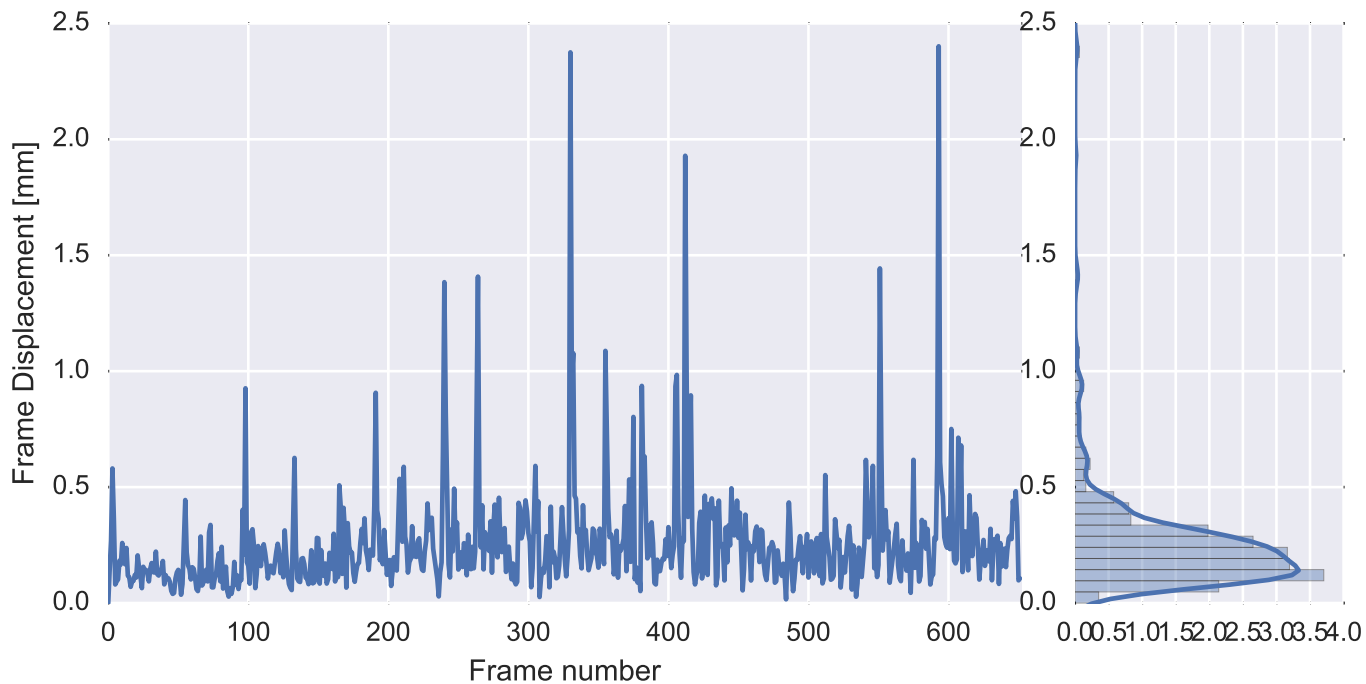

Mean EPI

Brain mask

tSNR

motion

fieldmap correction

coregistration