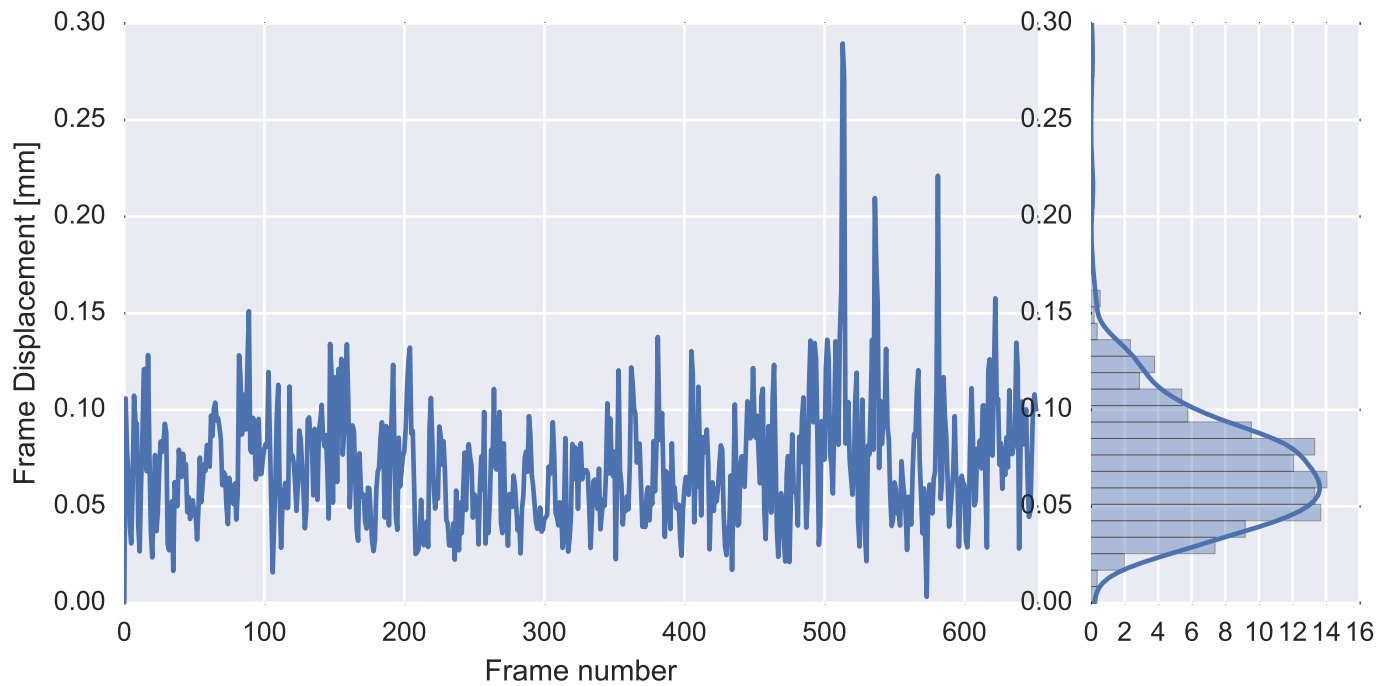

Mean EPI

Brain mask

tSNR

motion

fieldmap correction

coregistration