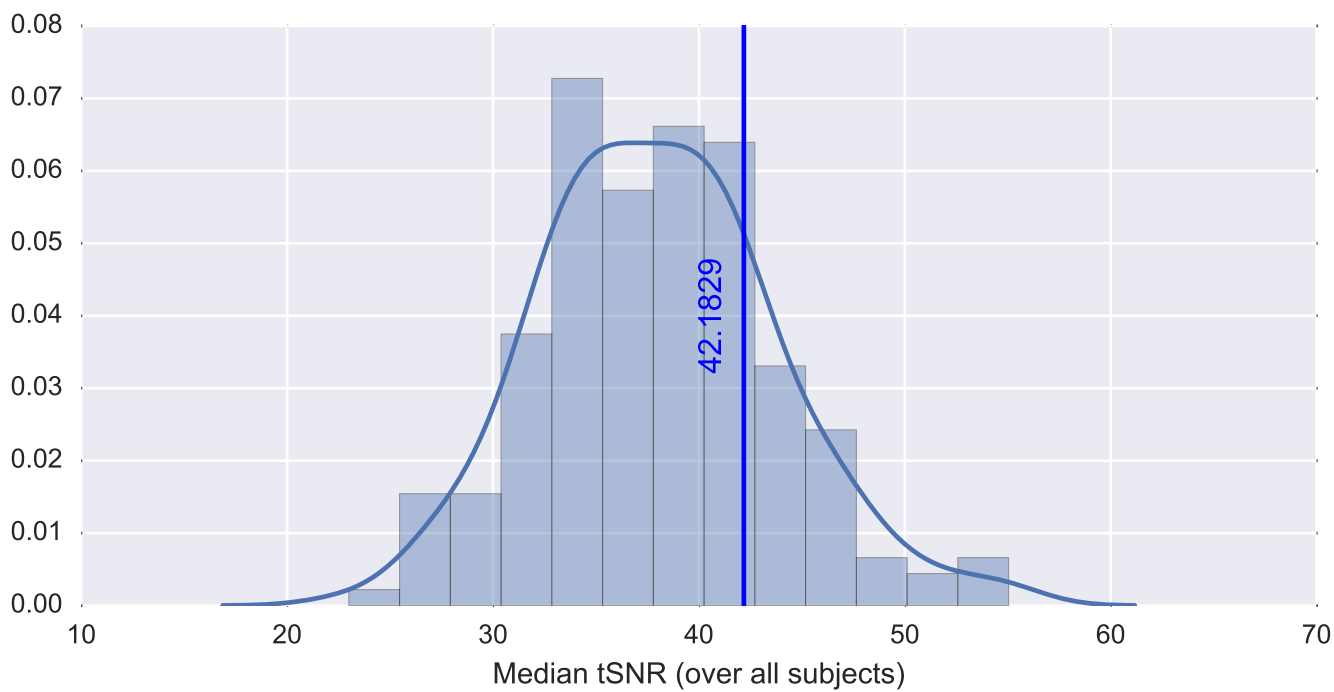

Mean EPI

Brain mask

tSNR

motion

fieldmap correction

coregistration