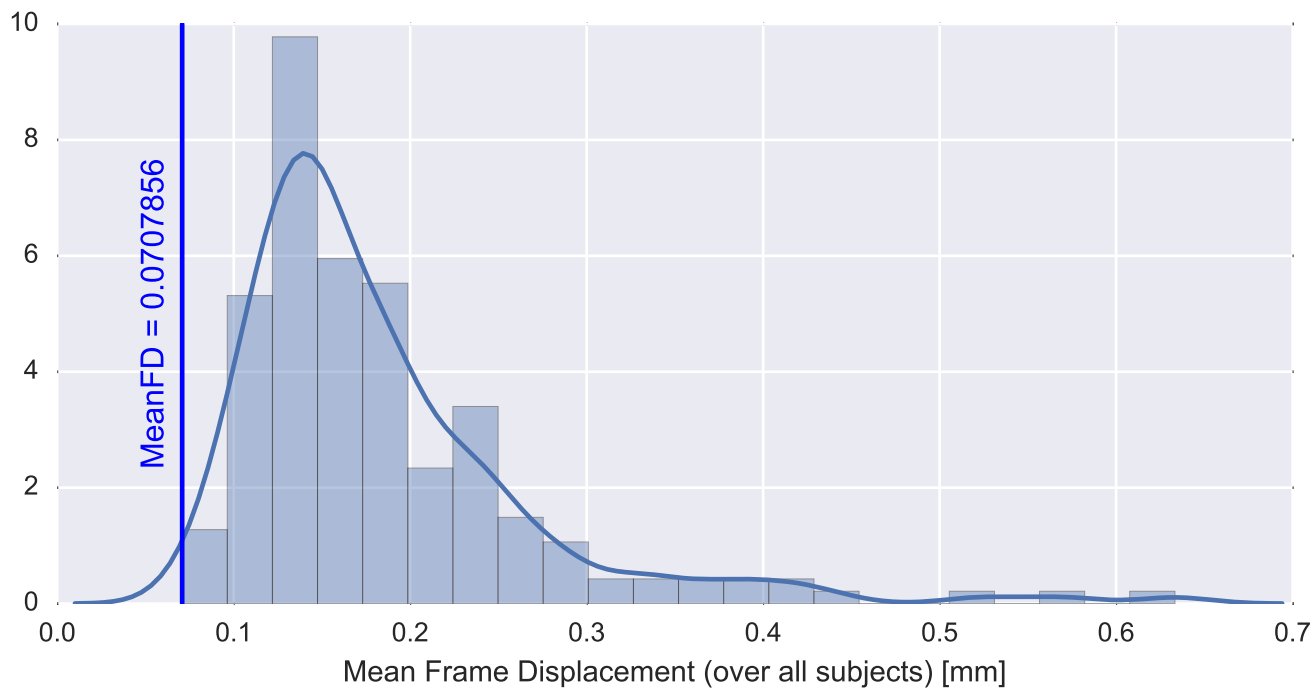

Mean EPI

Brain mask

tSNR

motion

fieldmap correction

coregistration