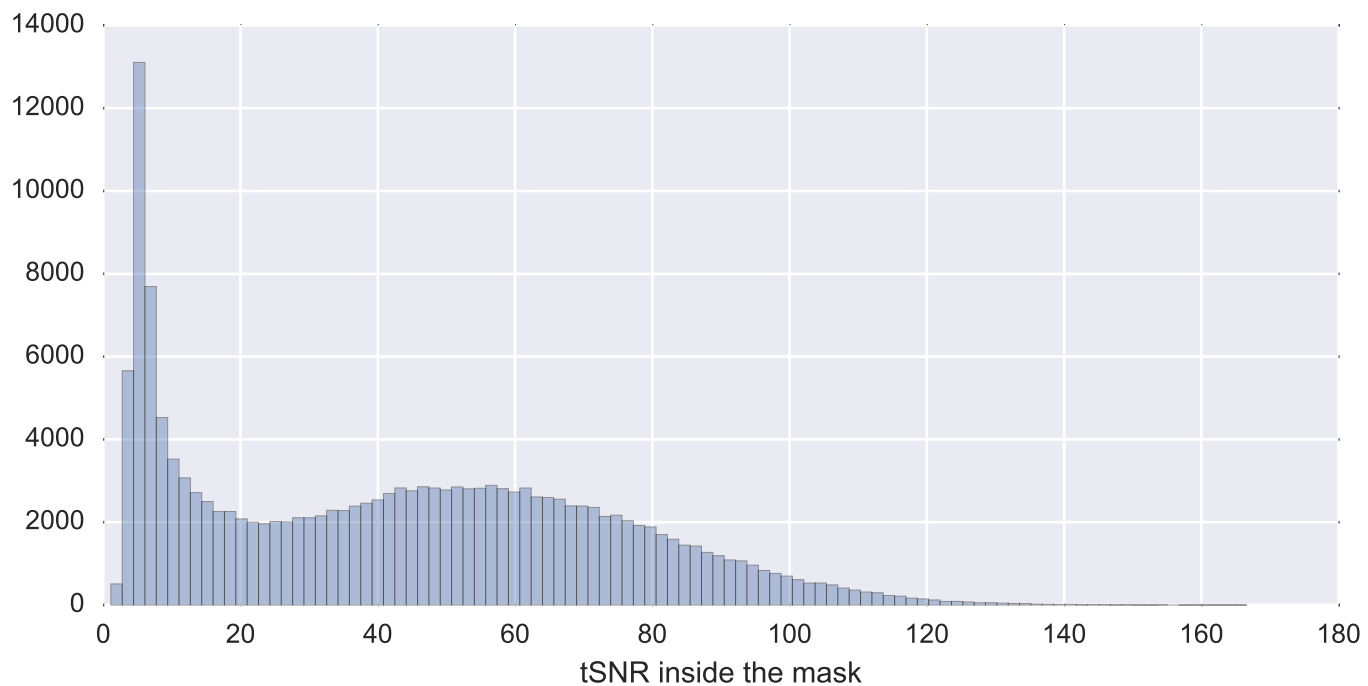

Mean EPI

Brain mask

tSNR

motion

fieldmap correction

coregistration