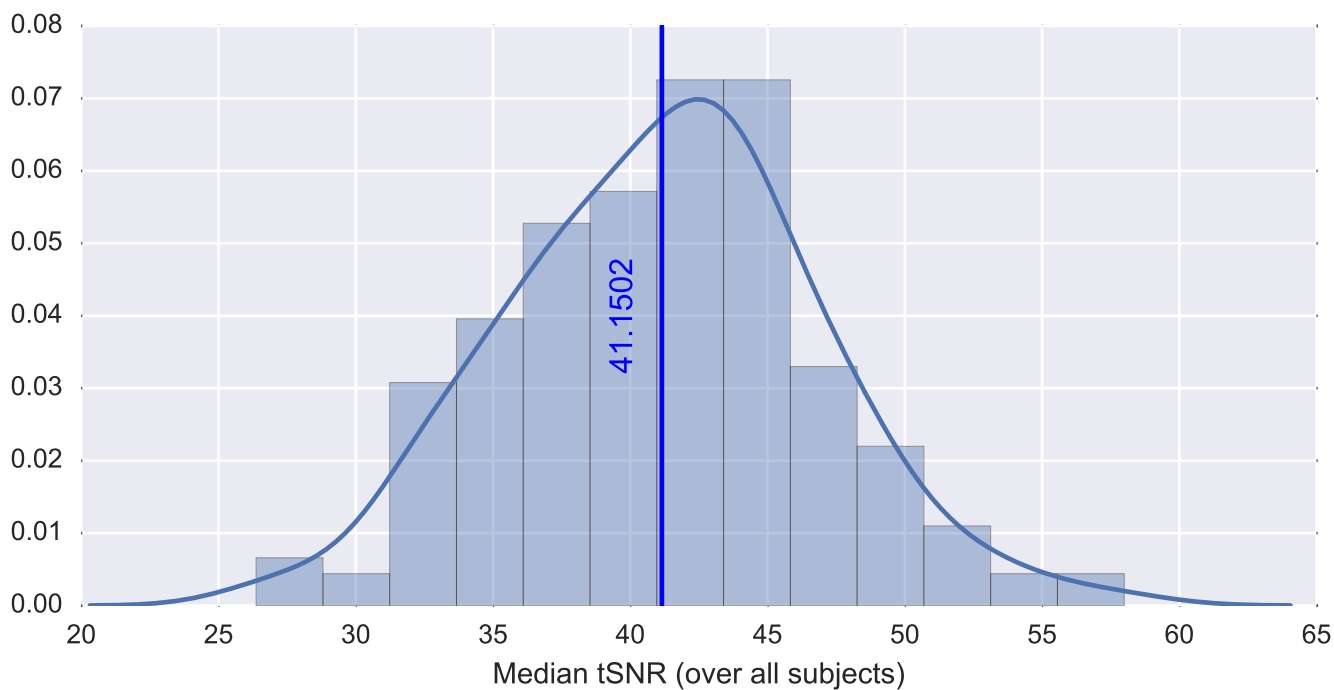

Mean EPI

Brain mask

tSNR

motion

fieldmap correction

coregistration