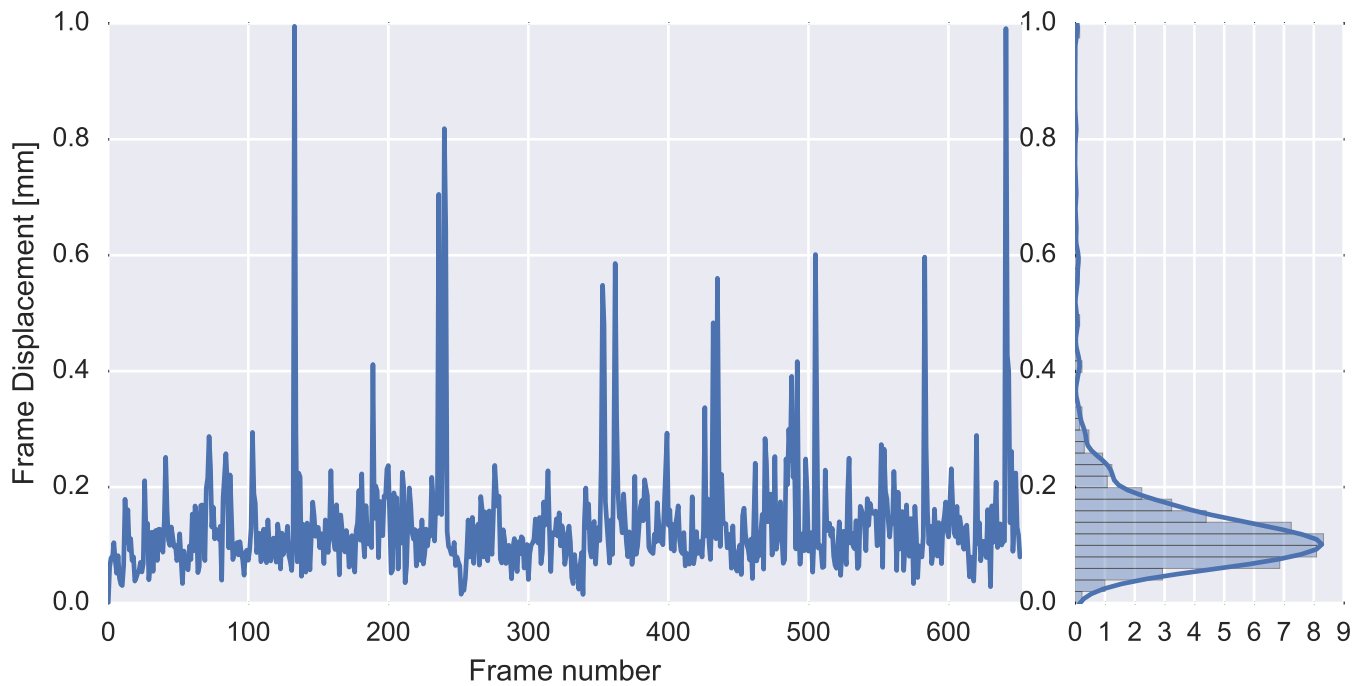

Mean EPI

Brain mask

tSNR

motion

fieldmap correction

coregistration