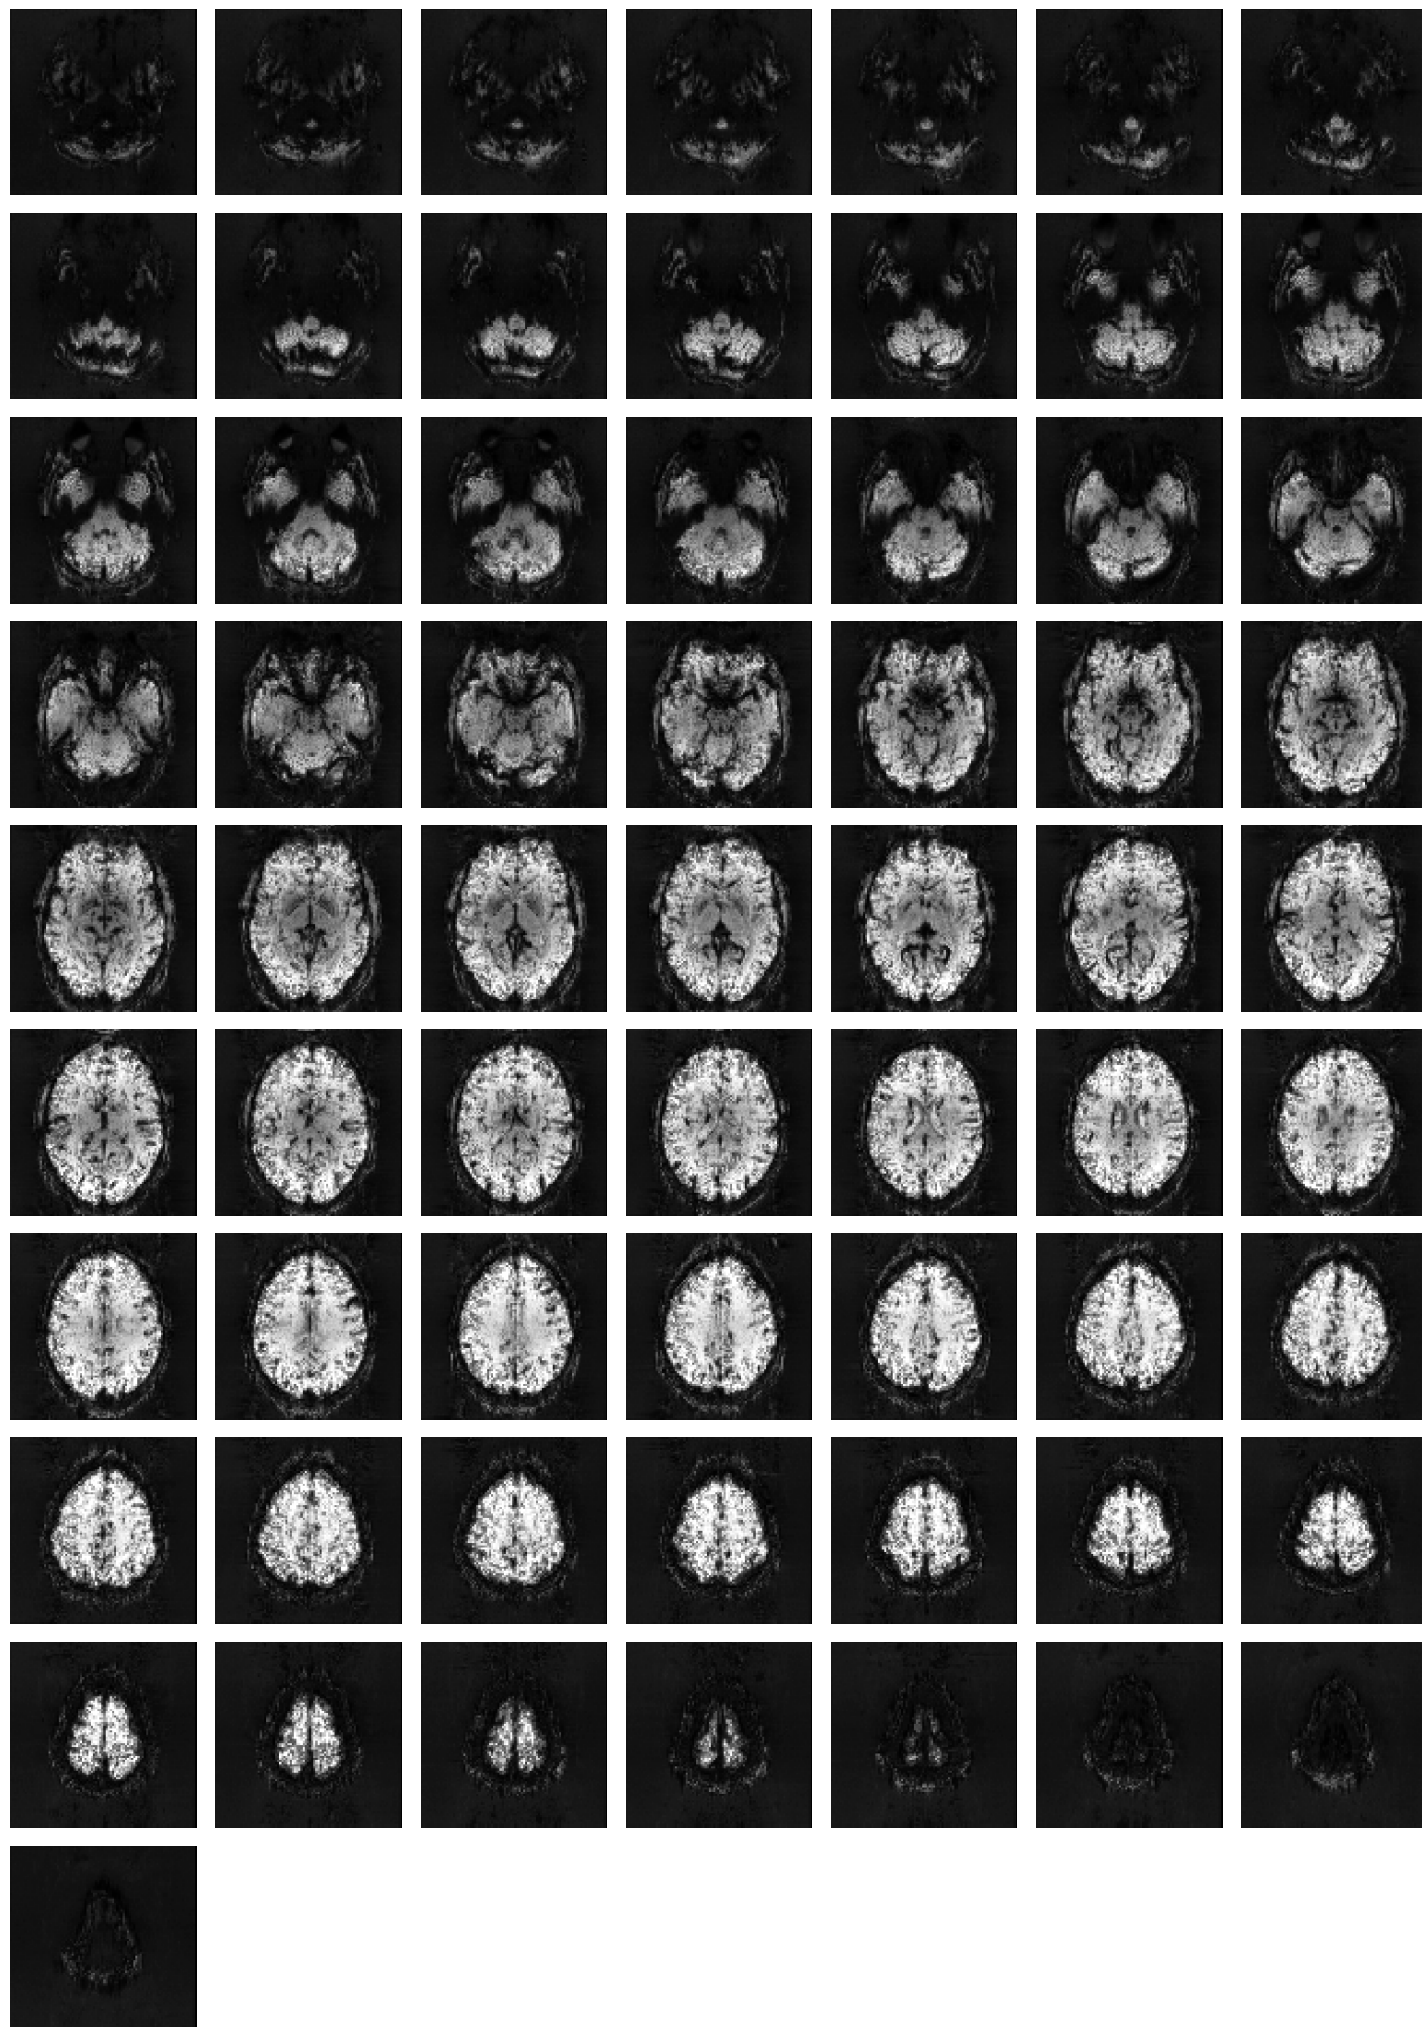

Mean EPI

Brain mask

tSNR

motion

fieldmap correction

coregistration