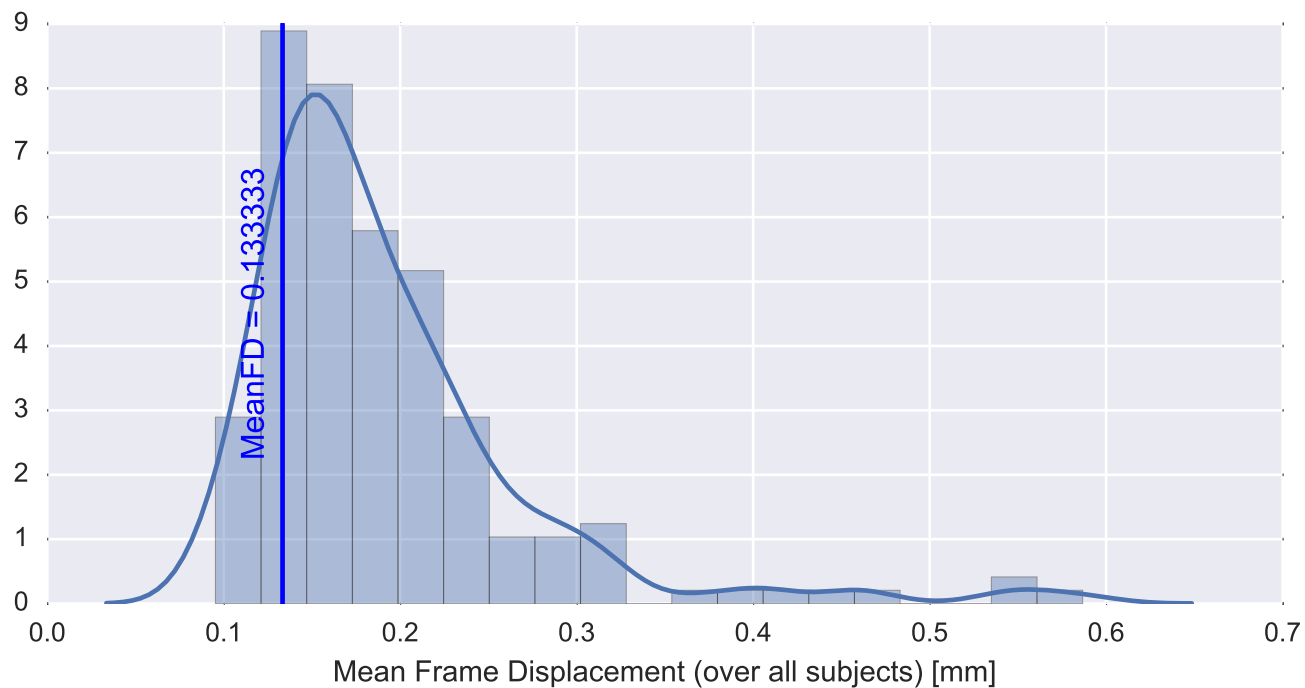

Mean EPI

Brain mask

tSNR

motion

fieldmap correction

coregistration