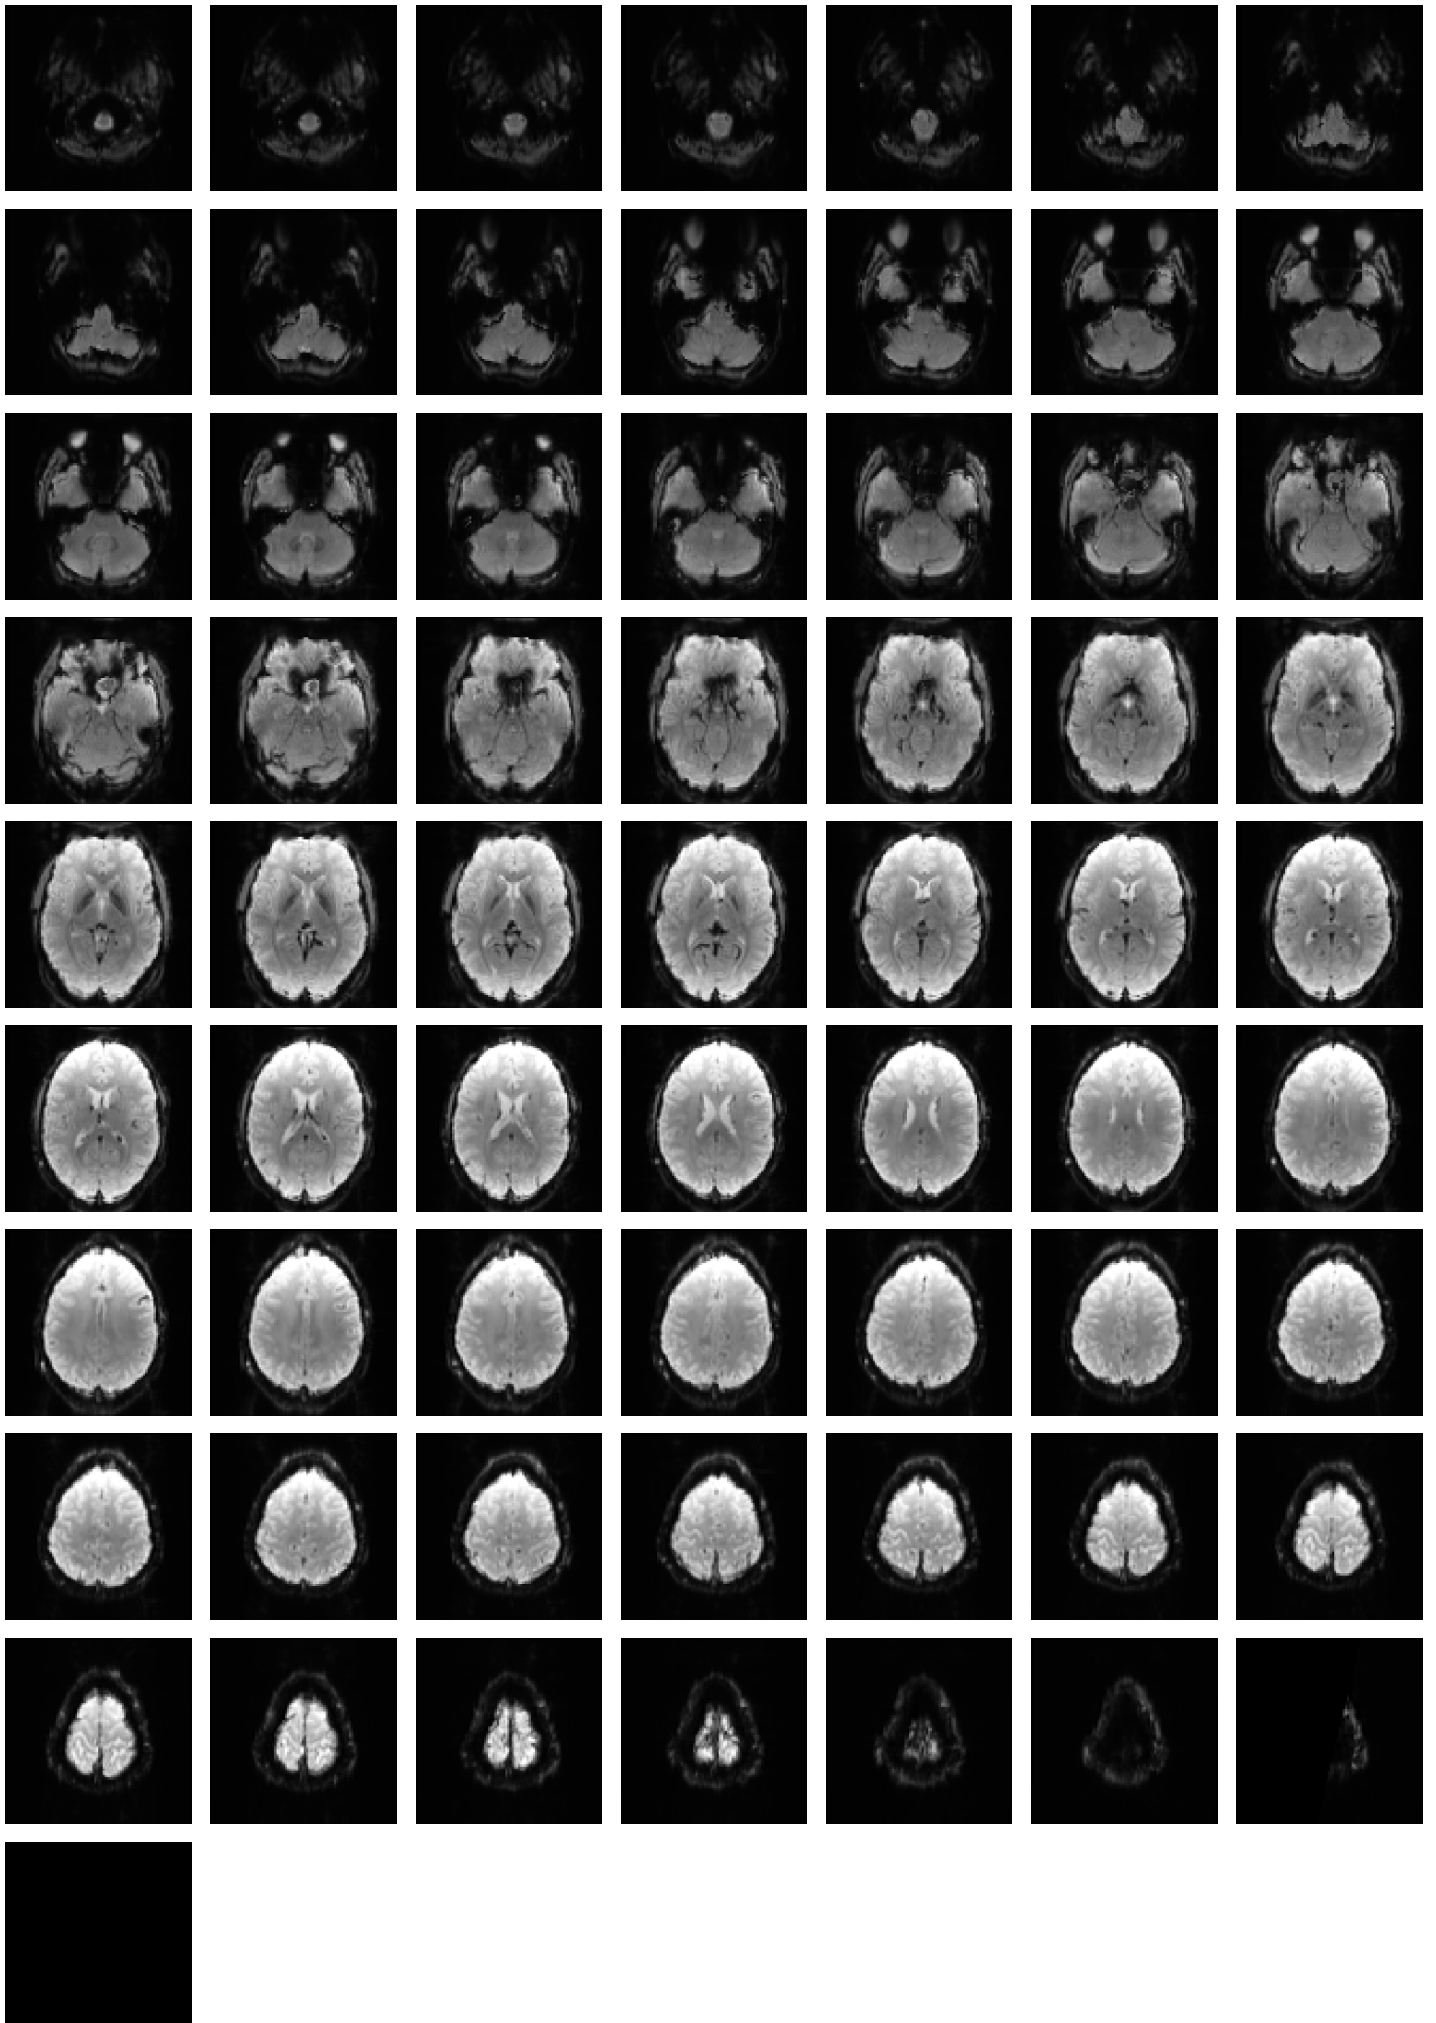

Mean EPI

Brain mask

tSNR

motion

fieldmap correction

coregistration