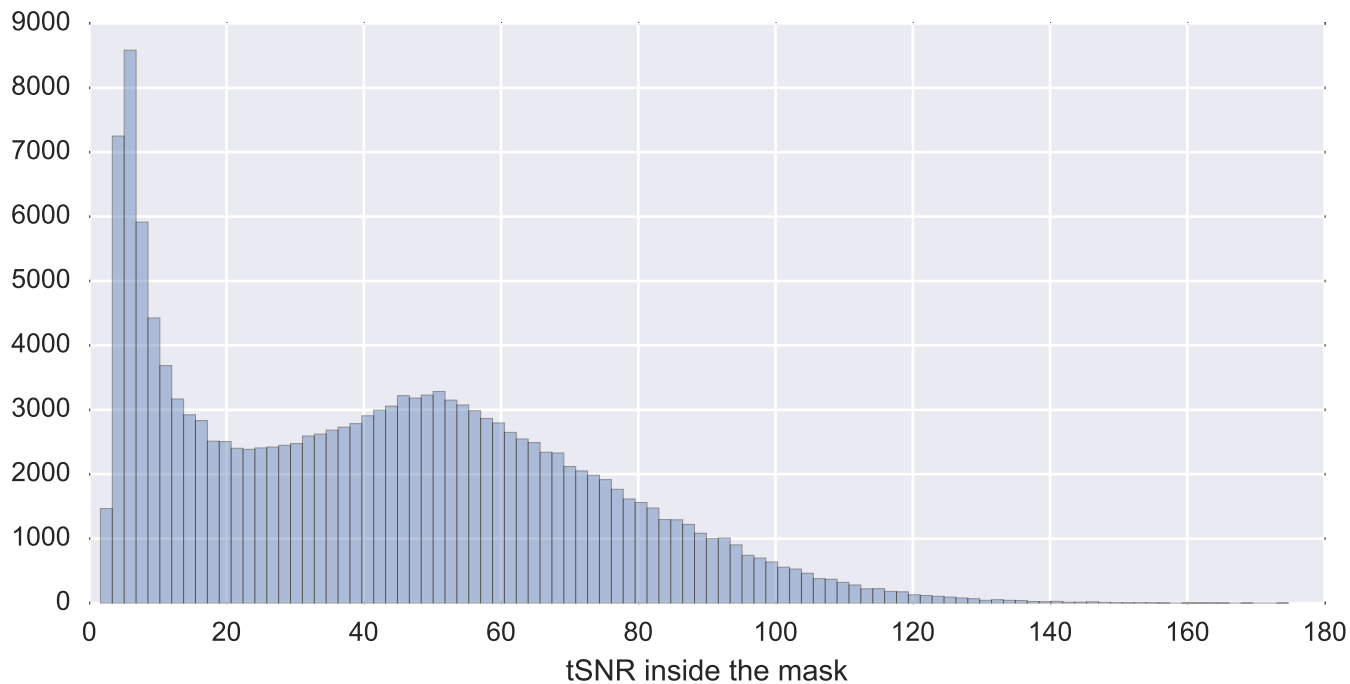

Mean EPI

Brain mask

tSNR

motion

fieldmap correction

coregistration