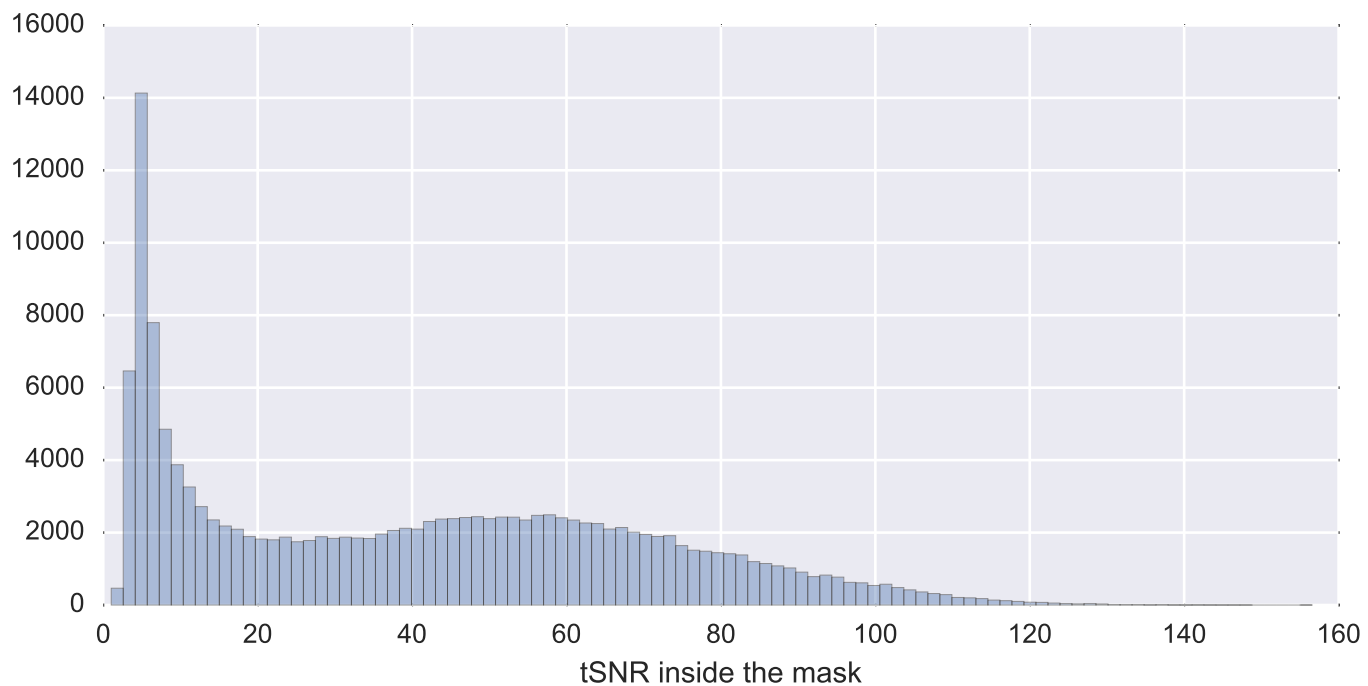

Mean EPI

Brain mask

tSNR

motion

fieldmap correction

coregistration