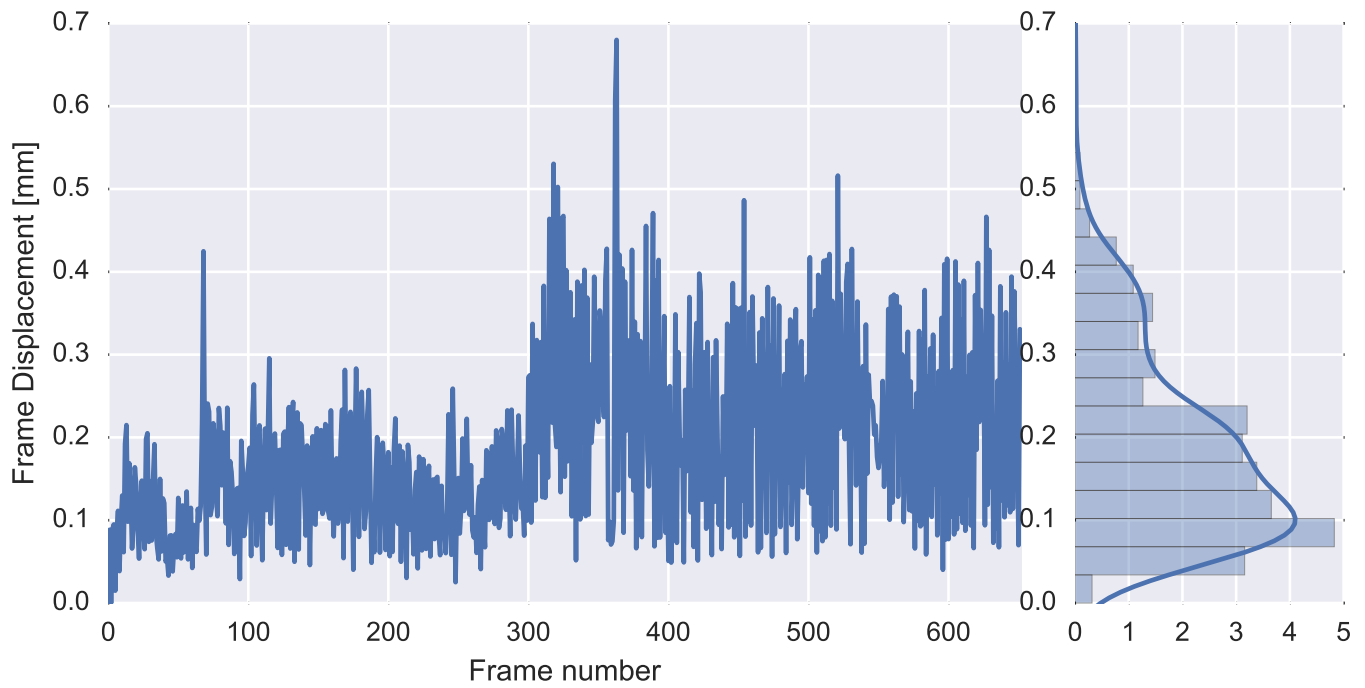

Mean EPI

Brain mask

tSNR

motion

fieldmap correction

coregistration