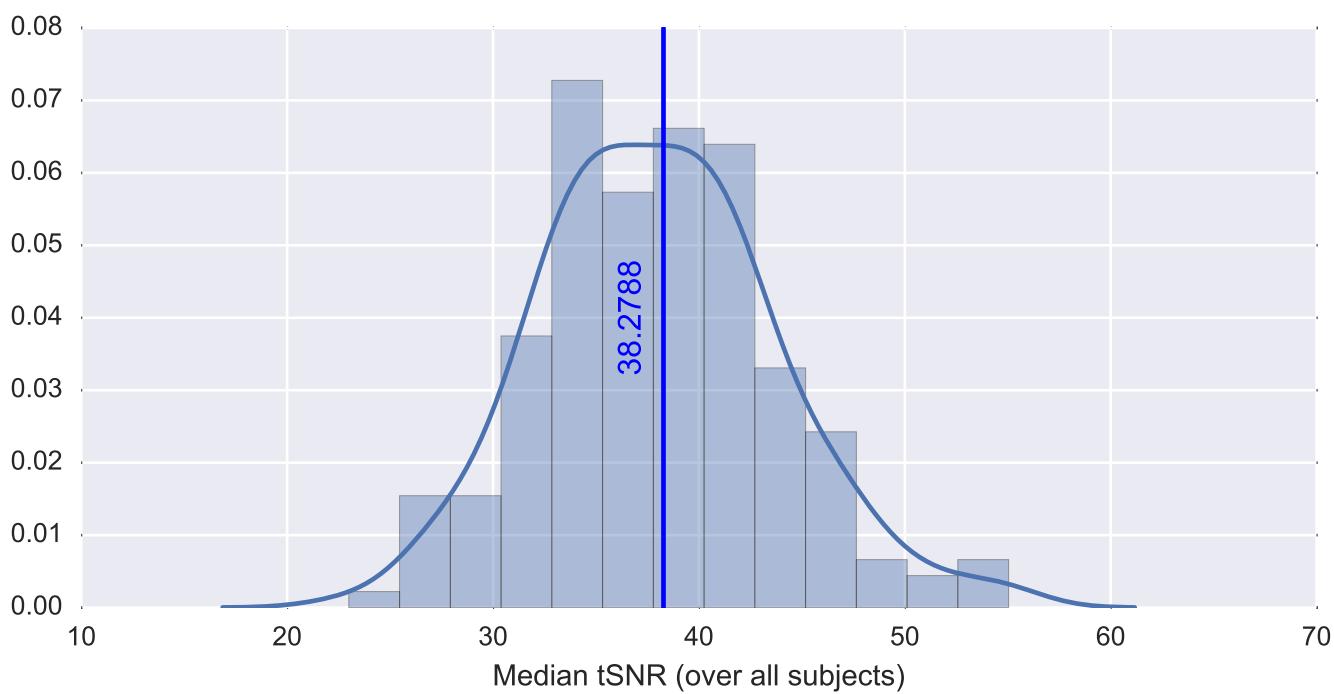

Mean EPI

Brain mask

tSNR

motion

fieldmap correction

coregistration