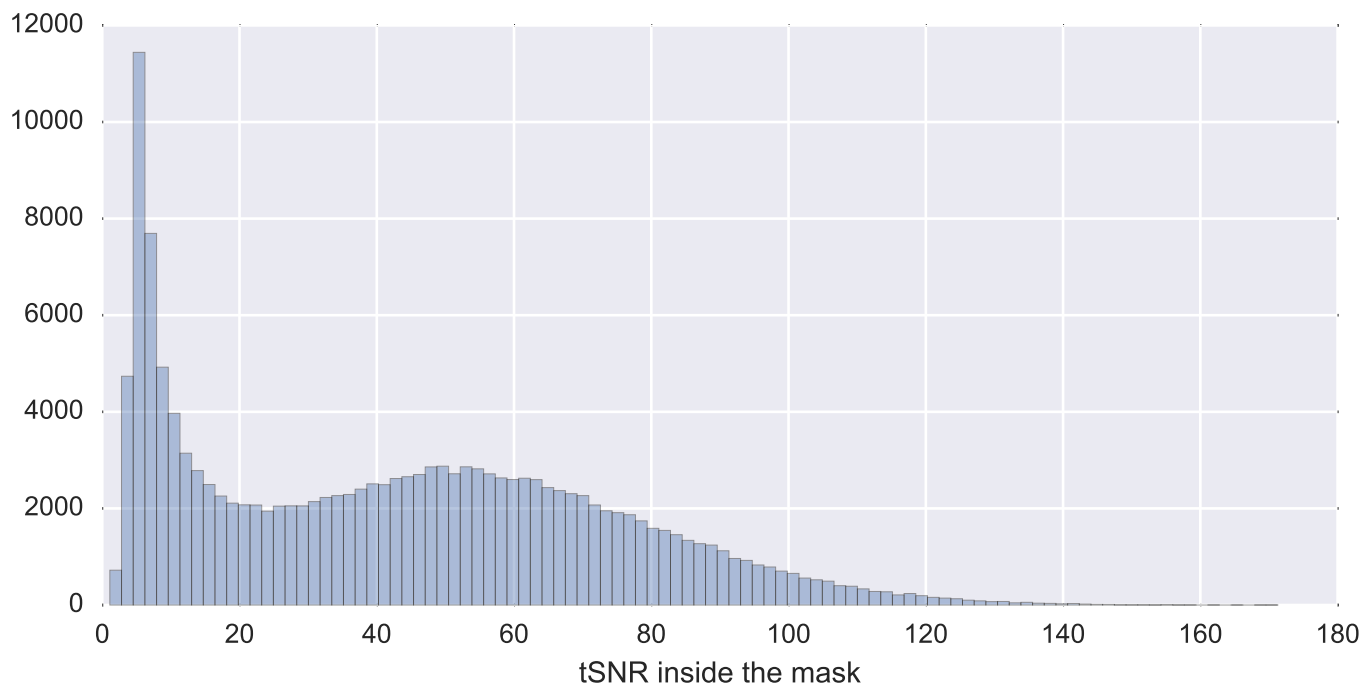

Mean EPI

Brain mask

tSNR

motion

fieldmap correction

coregistration