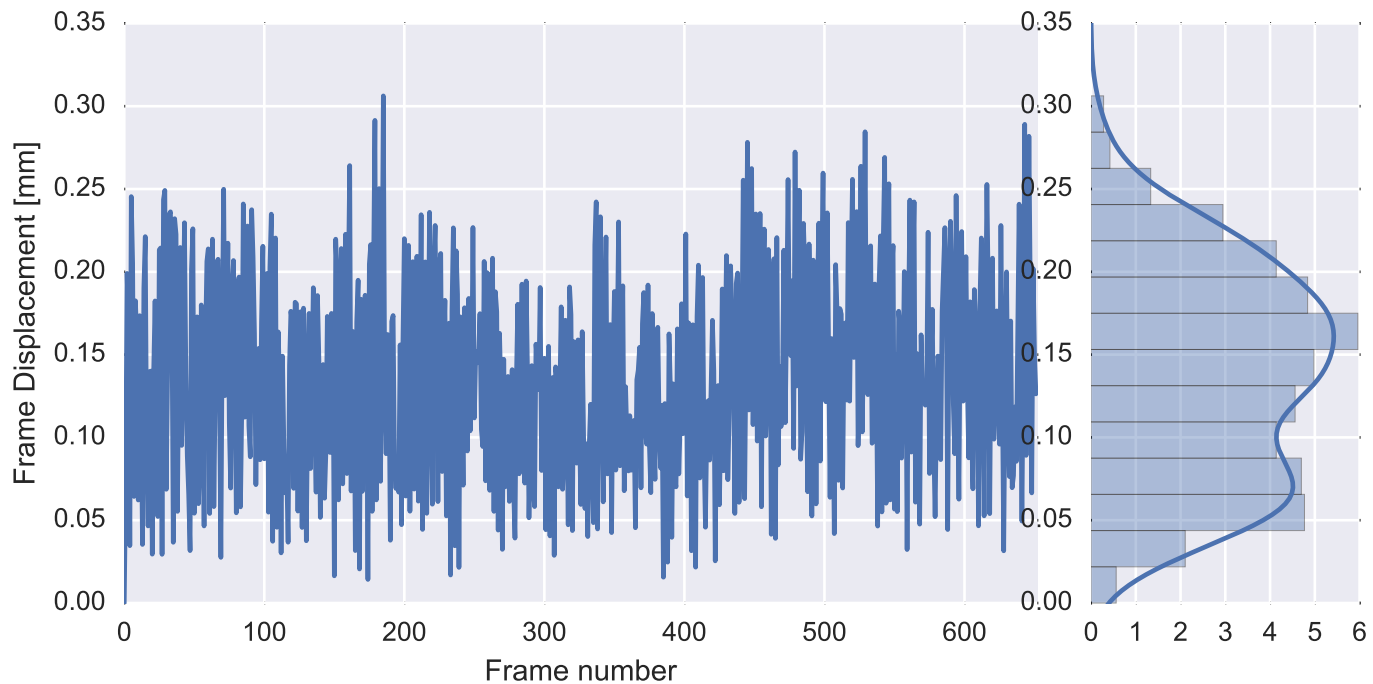

Mean EPI

Brain mask

tSNR

motion

fieldmap correction

coregistration