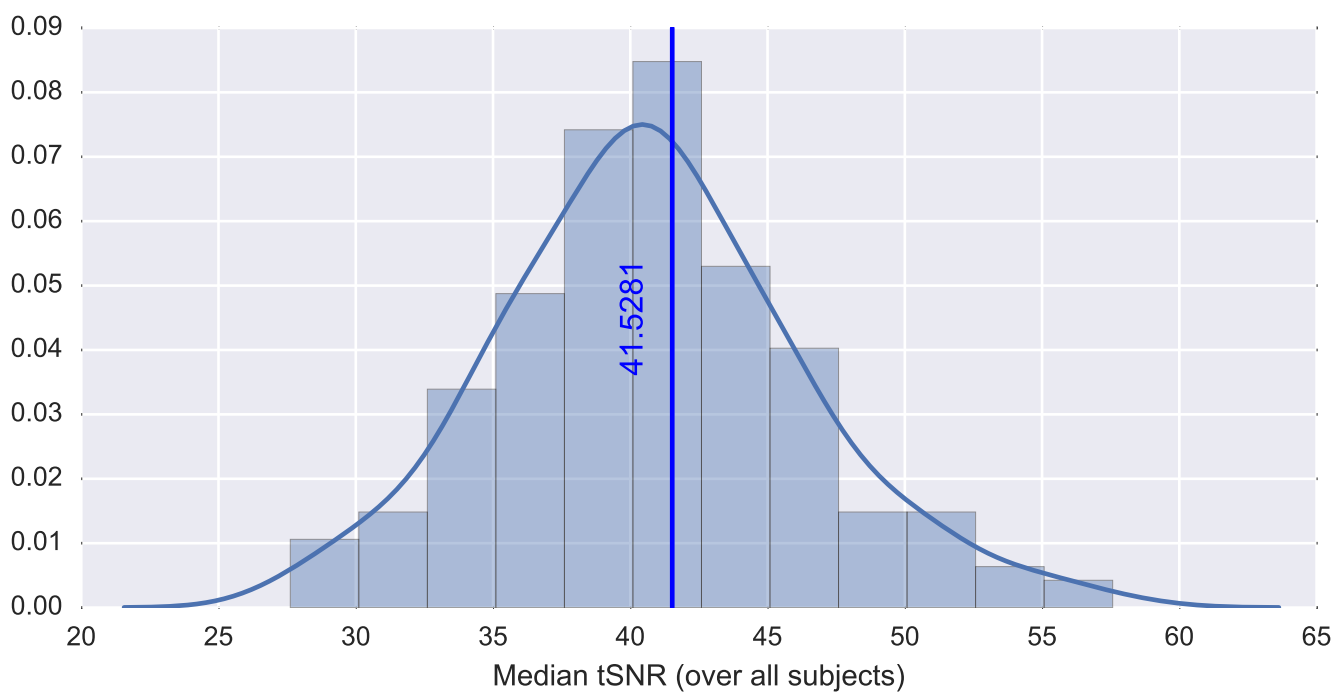

Mean EPI

Brain mask

tSNR

motion

fieldmap correction

coregistration