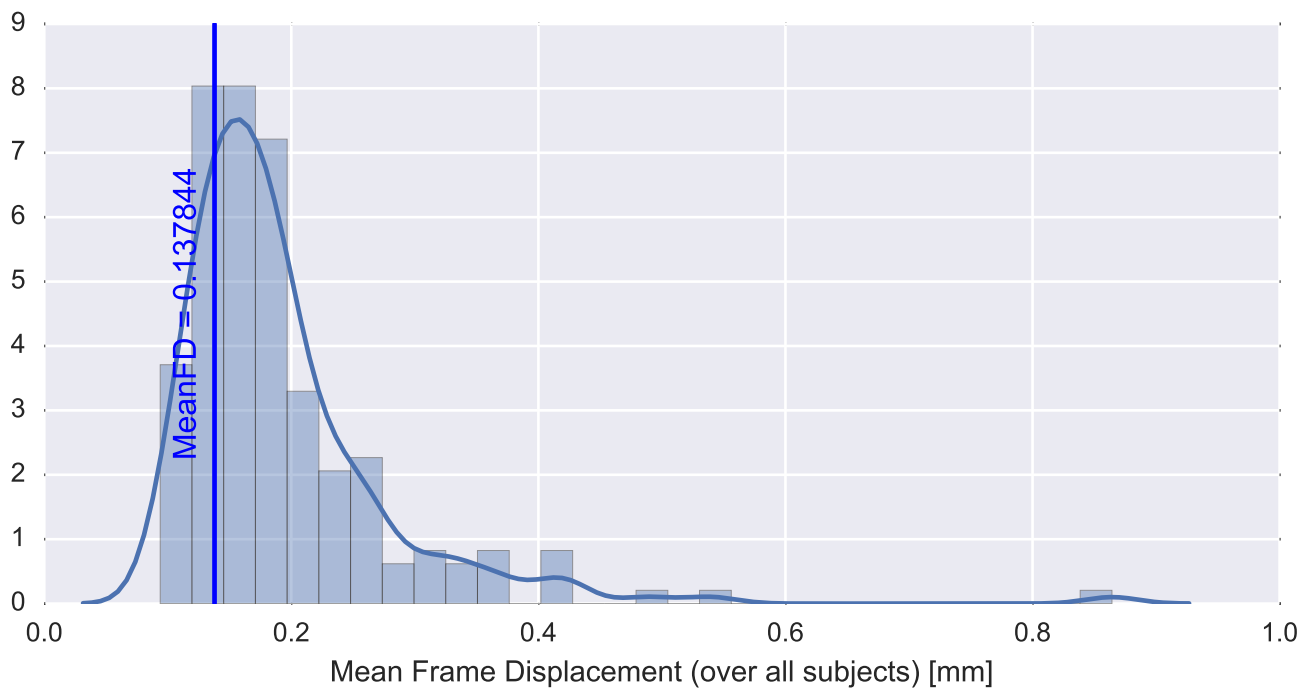

Mean EPI

Brain mask

tSNR

motion

fieldmap correction

coregistration