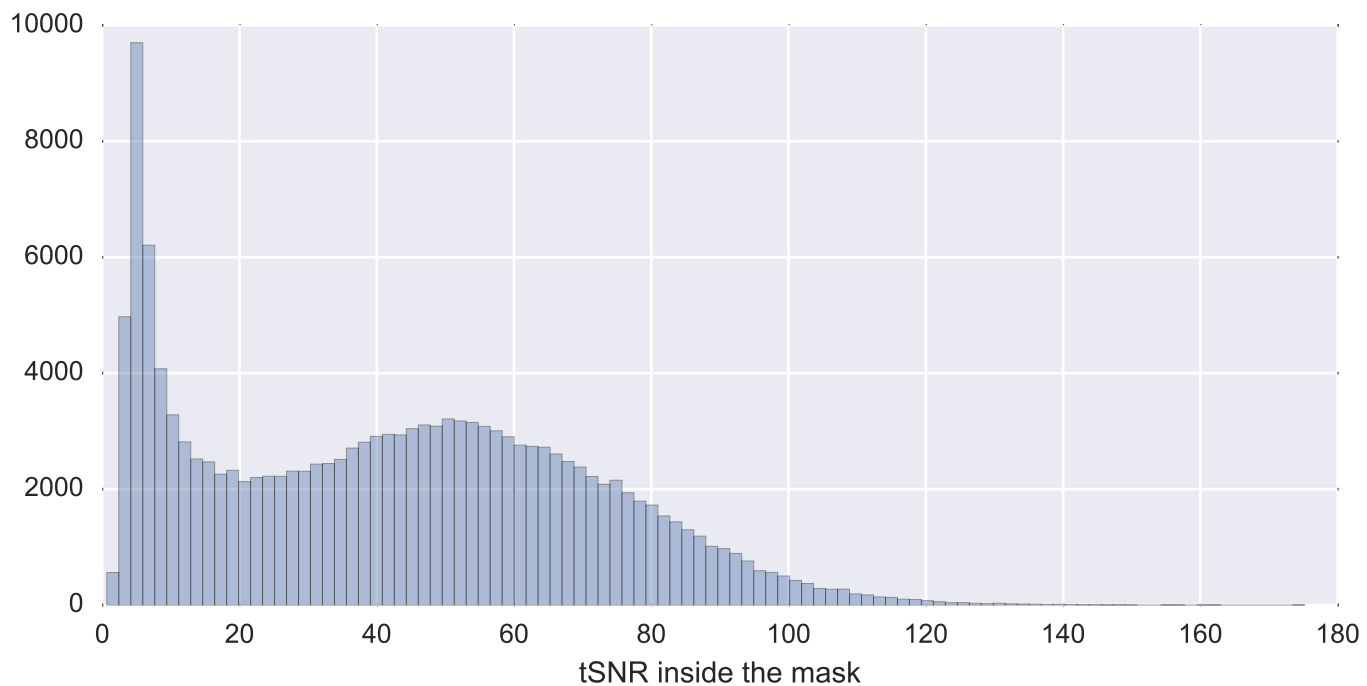

Mean EPI

Brain mask

tSNR

motion

fieldmap correction

coregistration