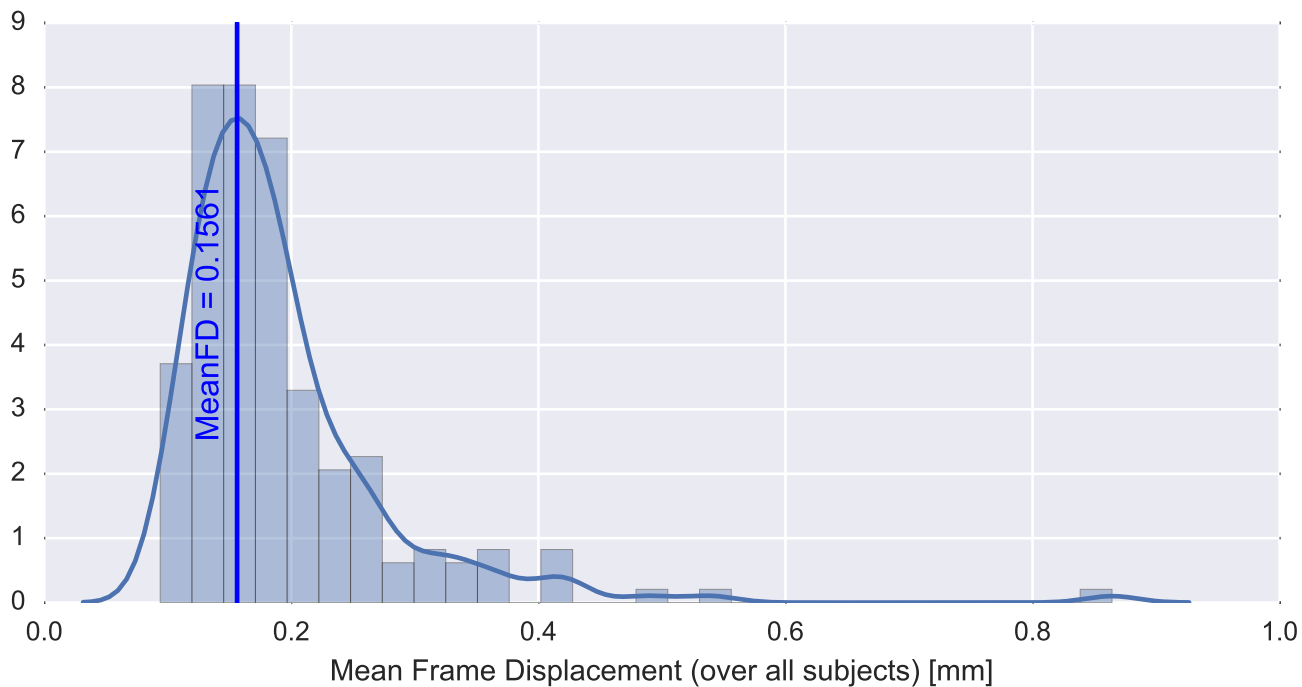

Mean EPI

Brain mask

tSNR

motion

fieldmap correction

coregistration