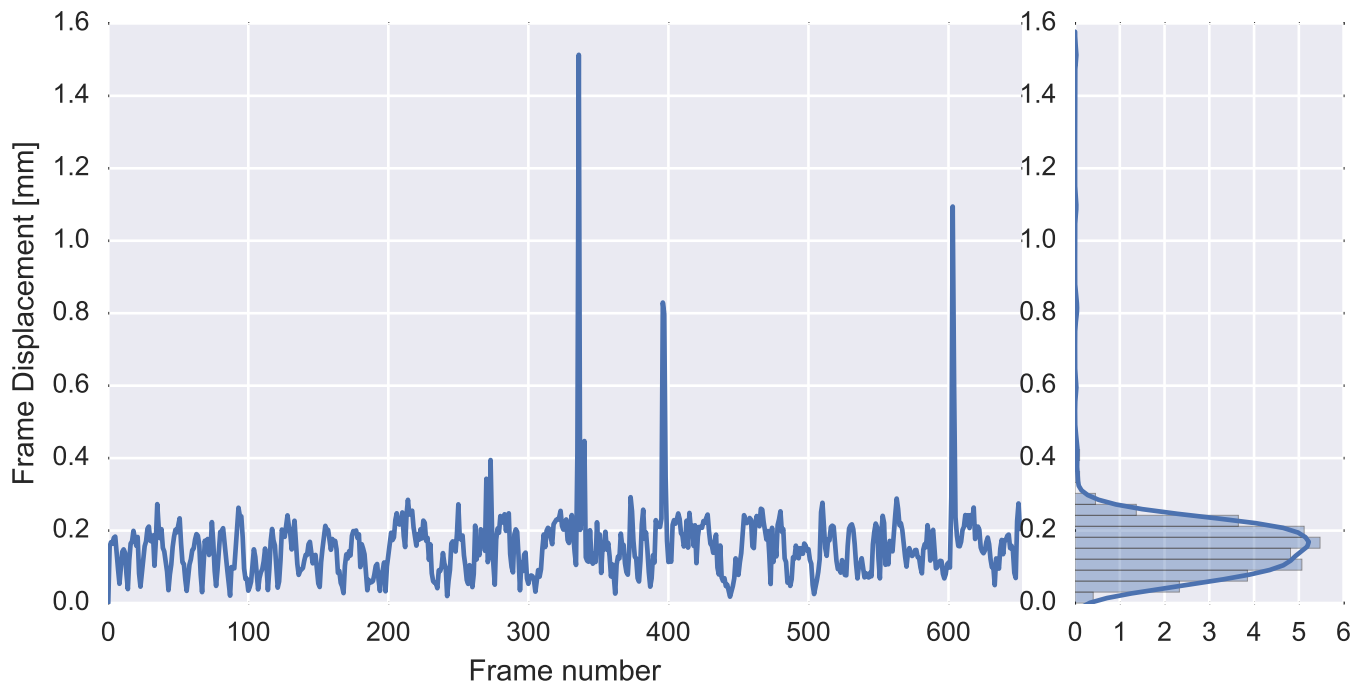

Mean EPI

Brain mask

tSNR

motion

fieldmap correction

coregistration