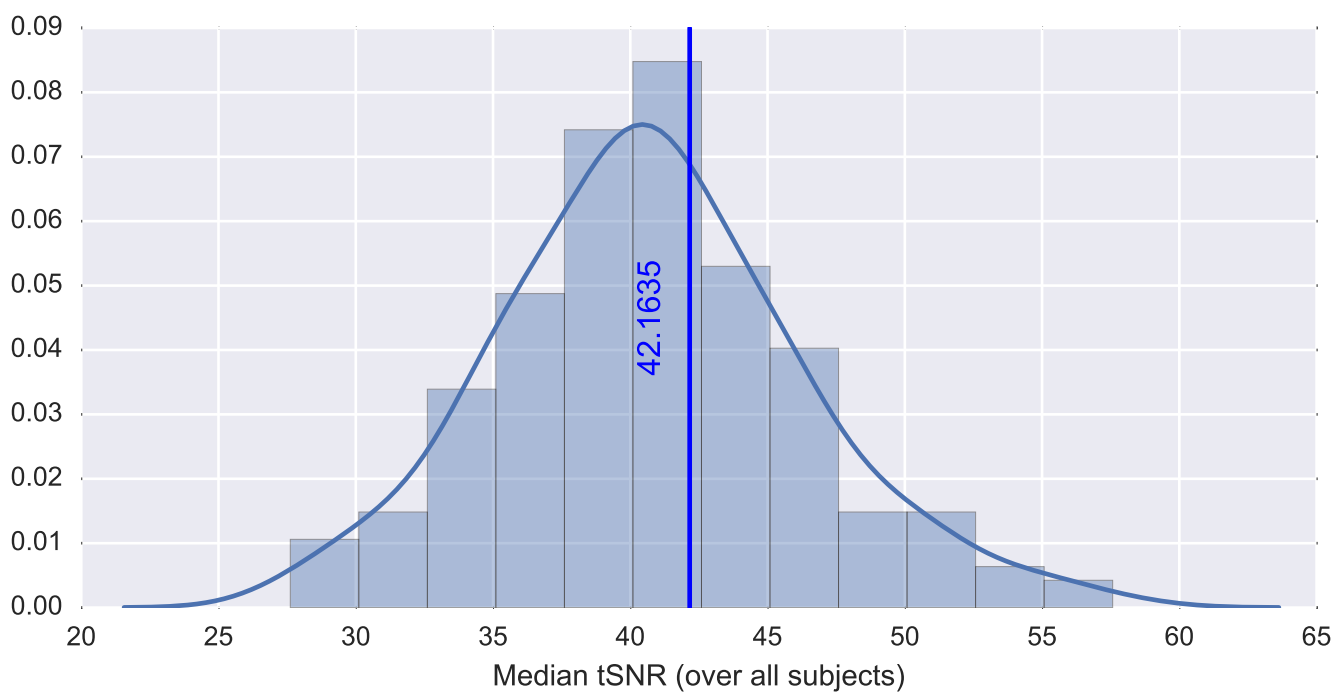

Mean EPI

Brain mask

tSNR

motion

fieldmap correction

coregistration