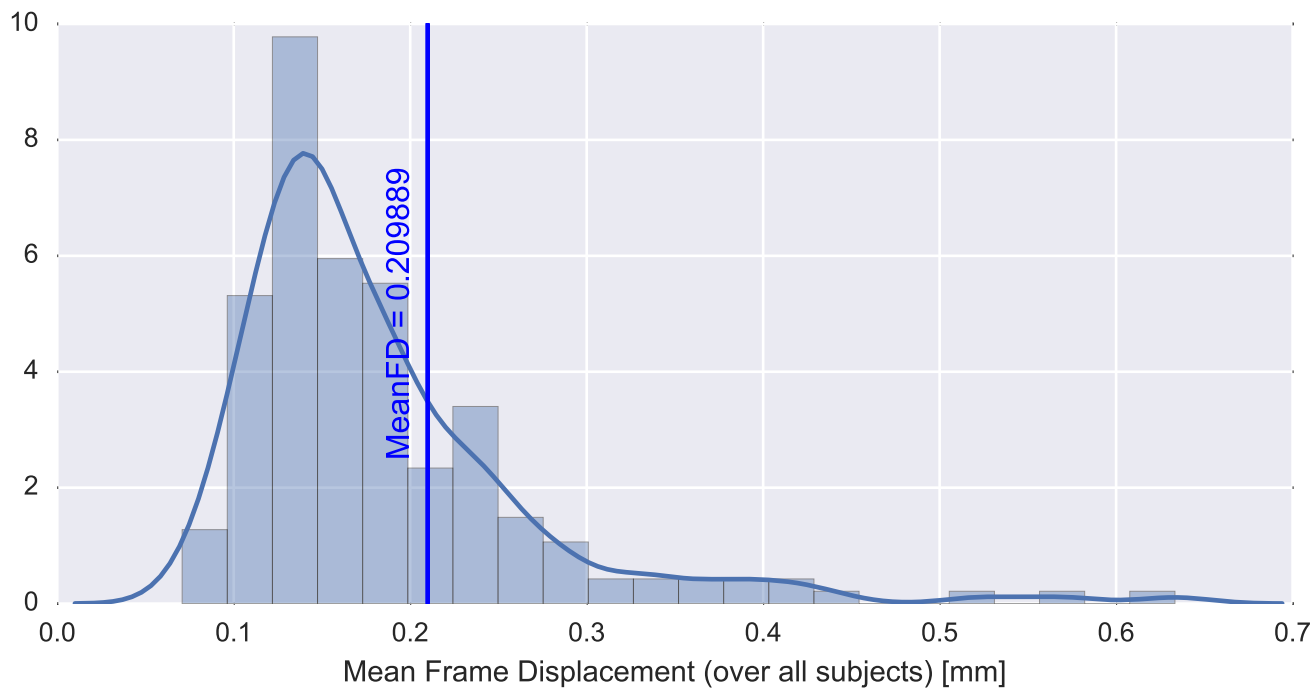

Mean EPI

Brain mask

tSNR

motion

fieldmap correction

coregistration