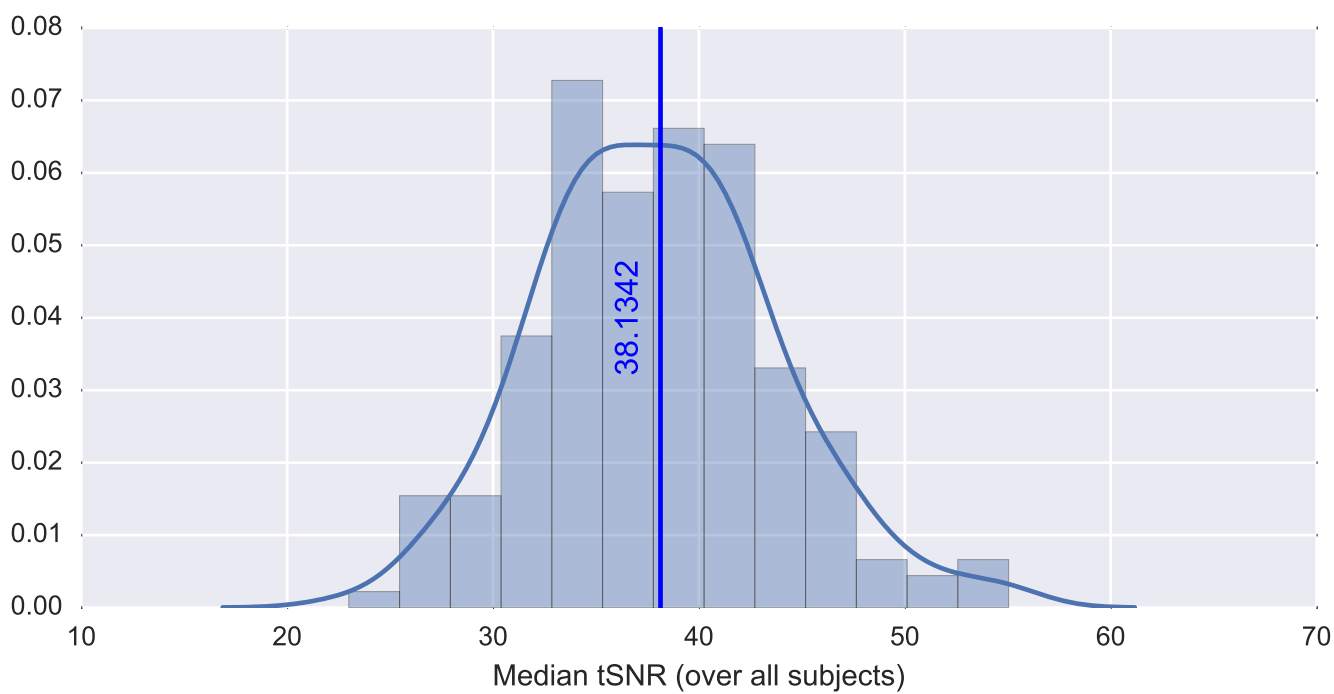

Mean EPI

Brain mask

tSNR

motion

fieldmap correction

coregistration