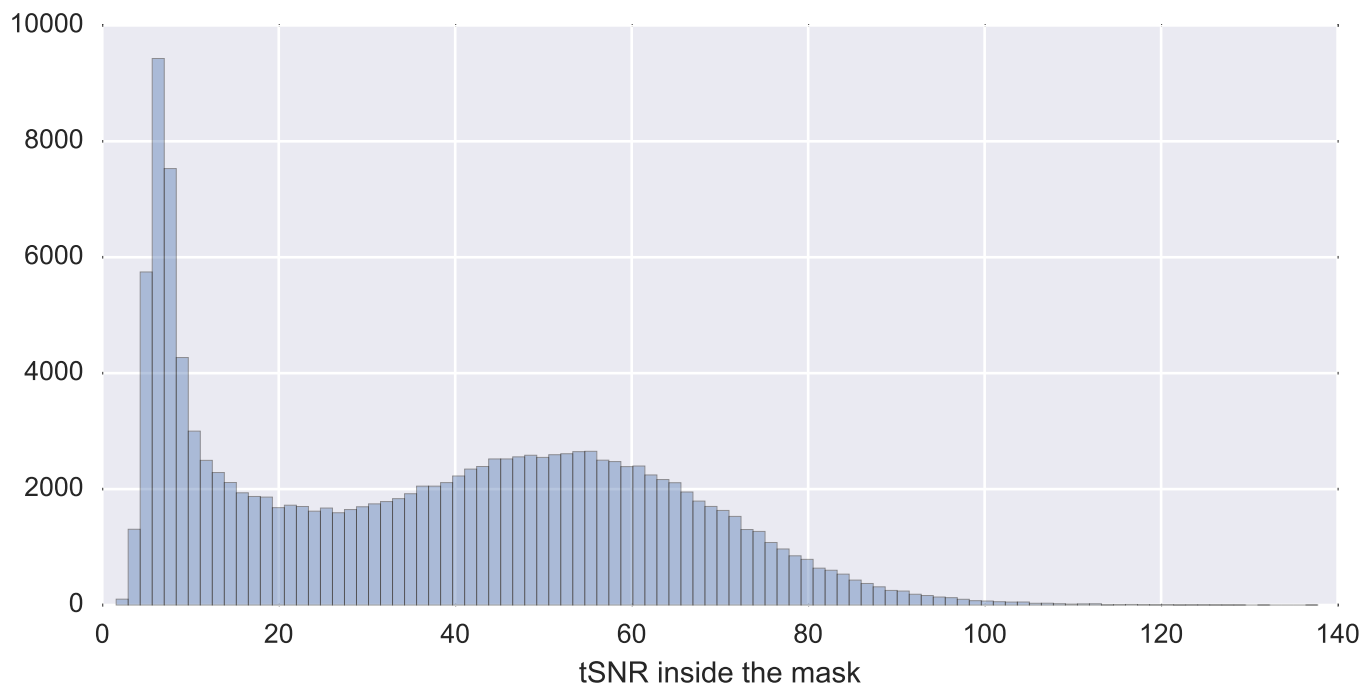

Mean EPI

Brain mask

tSNR

motion

fieldmap correction

coregistration