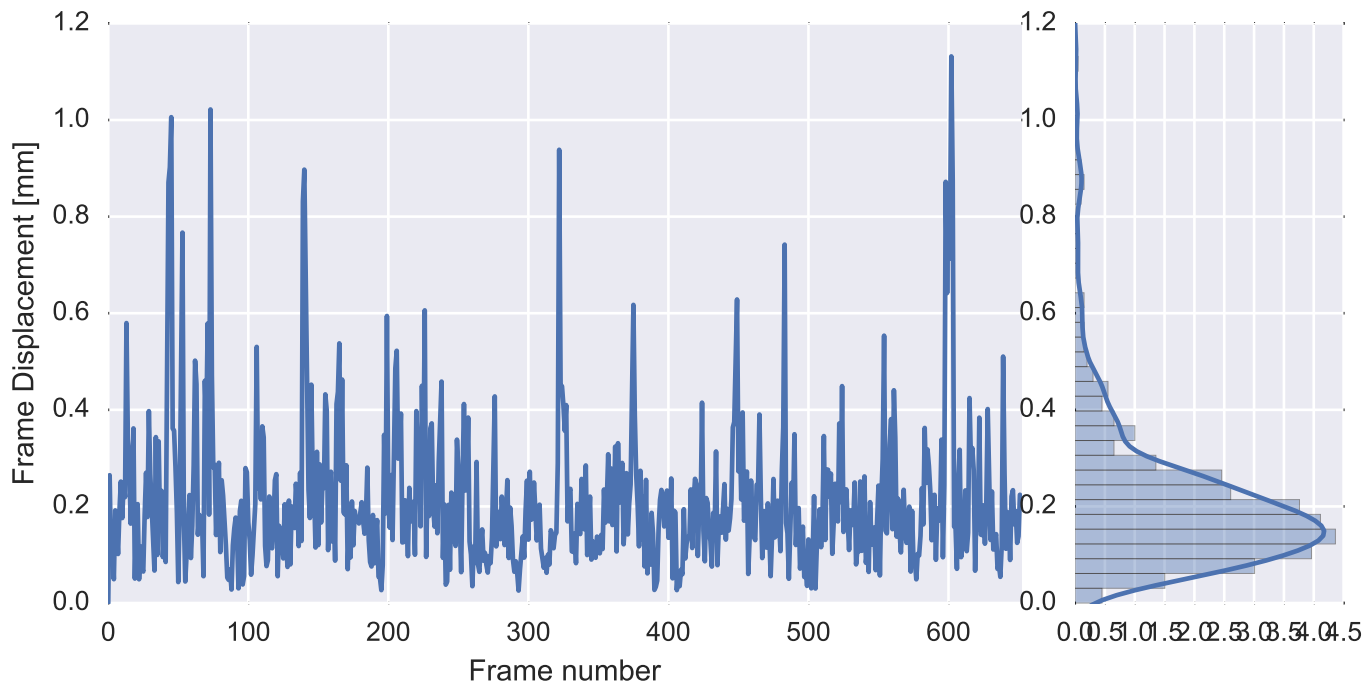

Mean EPI

Brain mask

tSNR

motion

fieldmap correction

coregistration