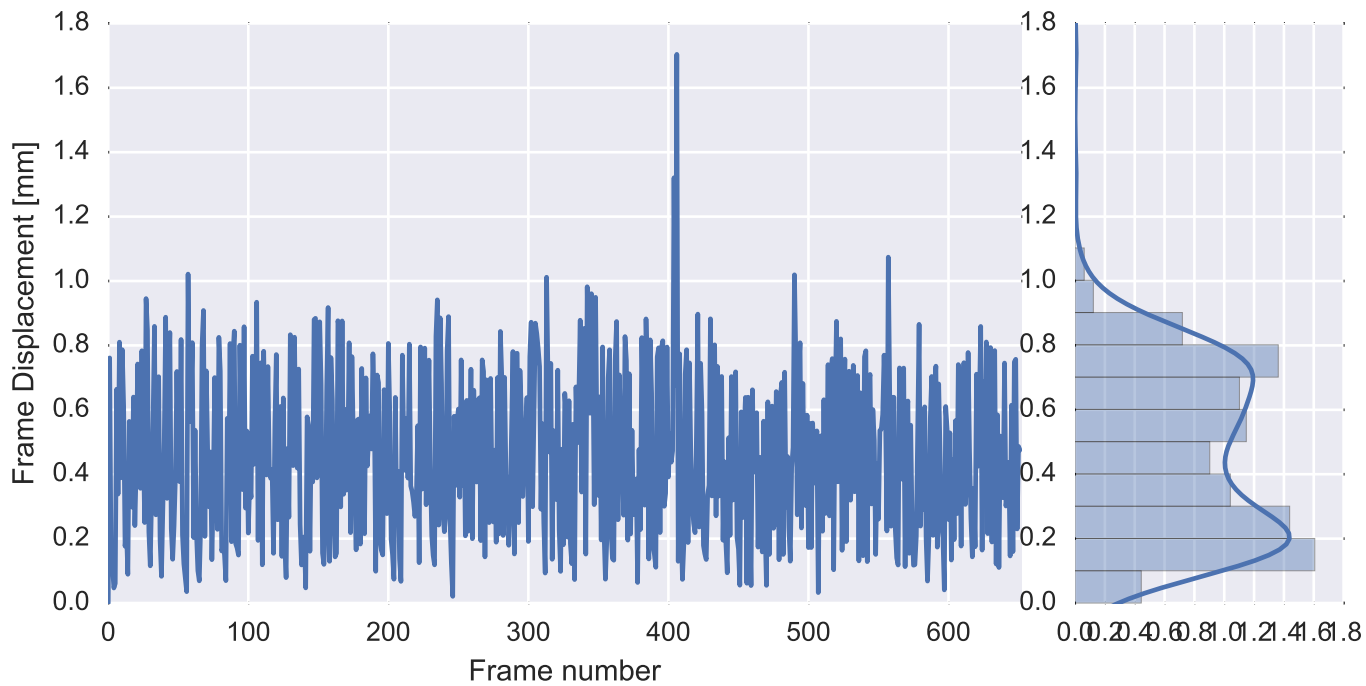

Mean EPI

Brain mask

tSNR

motion

fieldmap correction

coregistration