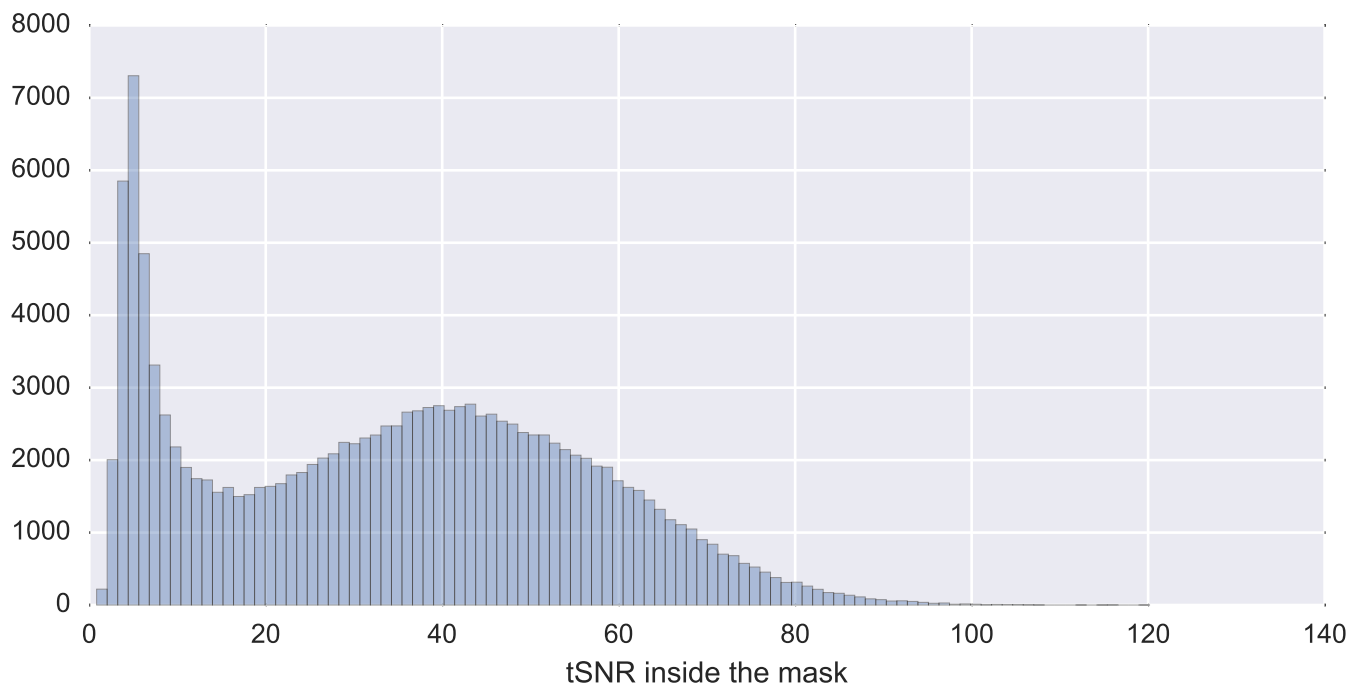

Mean EPI

Brain mask

tSNR

motion

fieldmap correction

coregistration