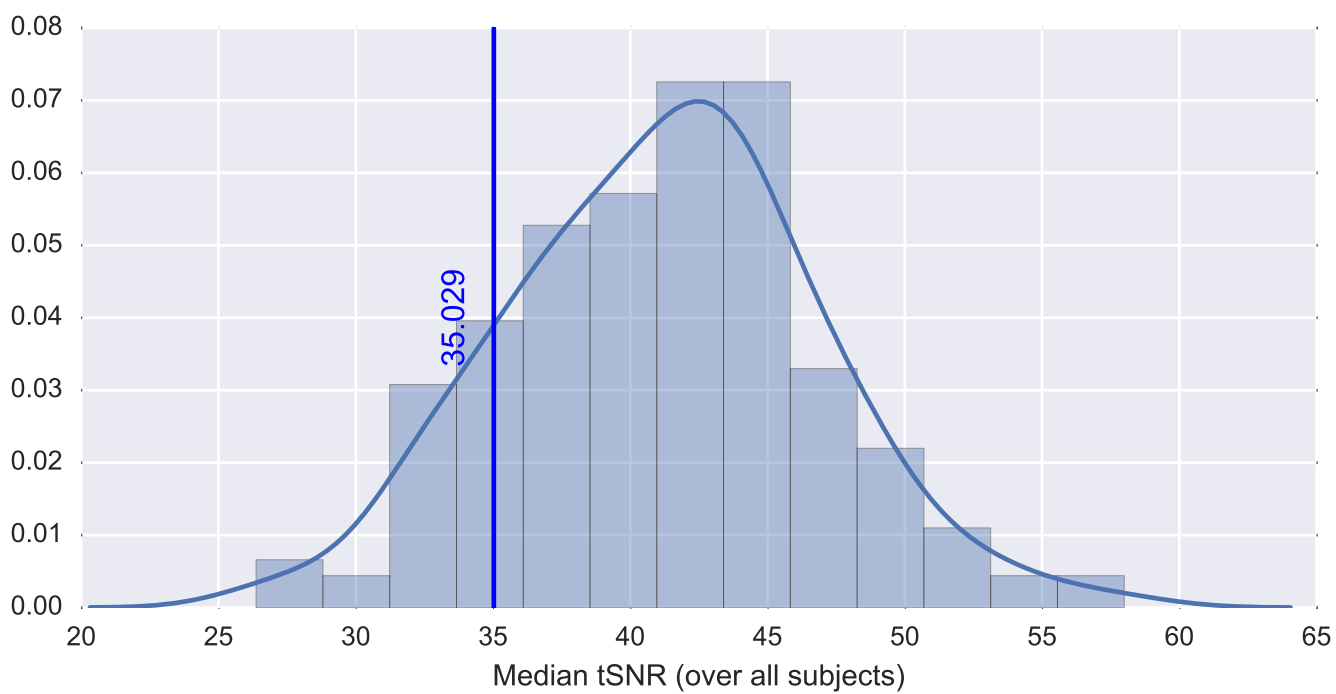

Mean EPI

Brain mask

tSNR

motion

fieldmap correction

coregistration