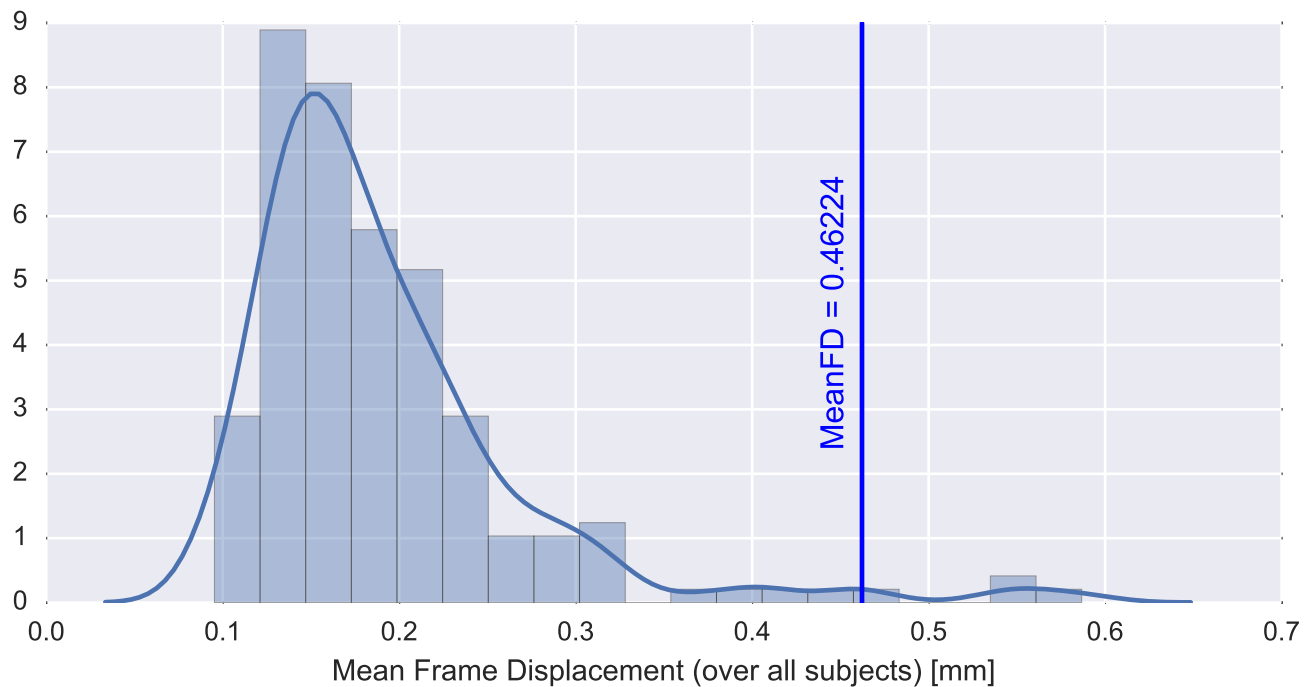

Mean EPI

Brain mask

tSNR

motion

fieldmap correction

coregistration