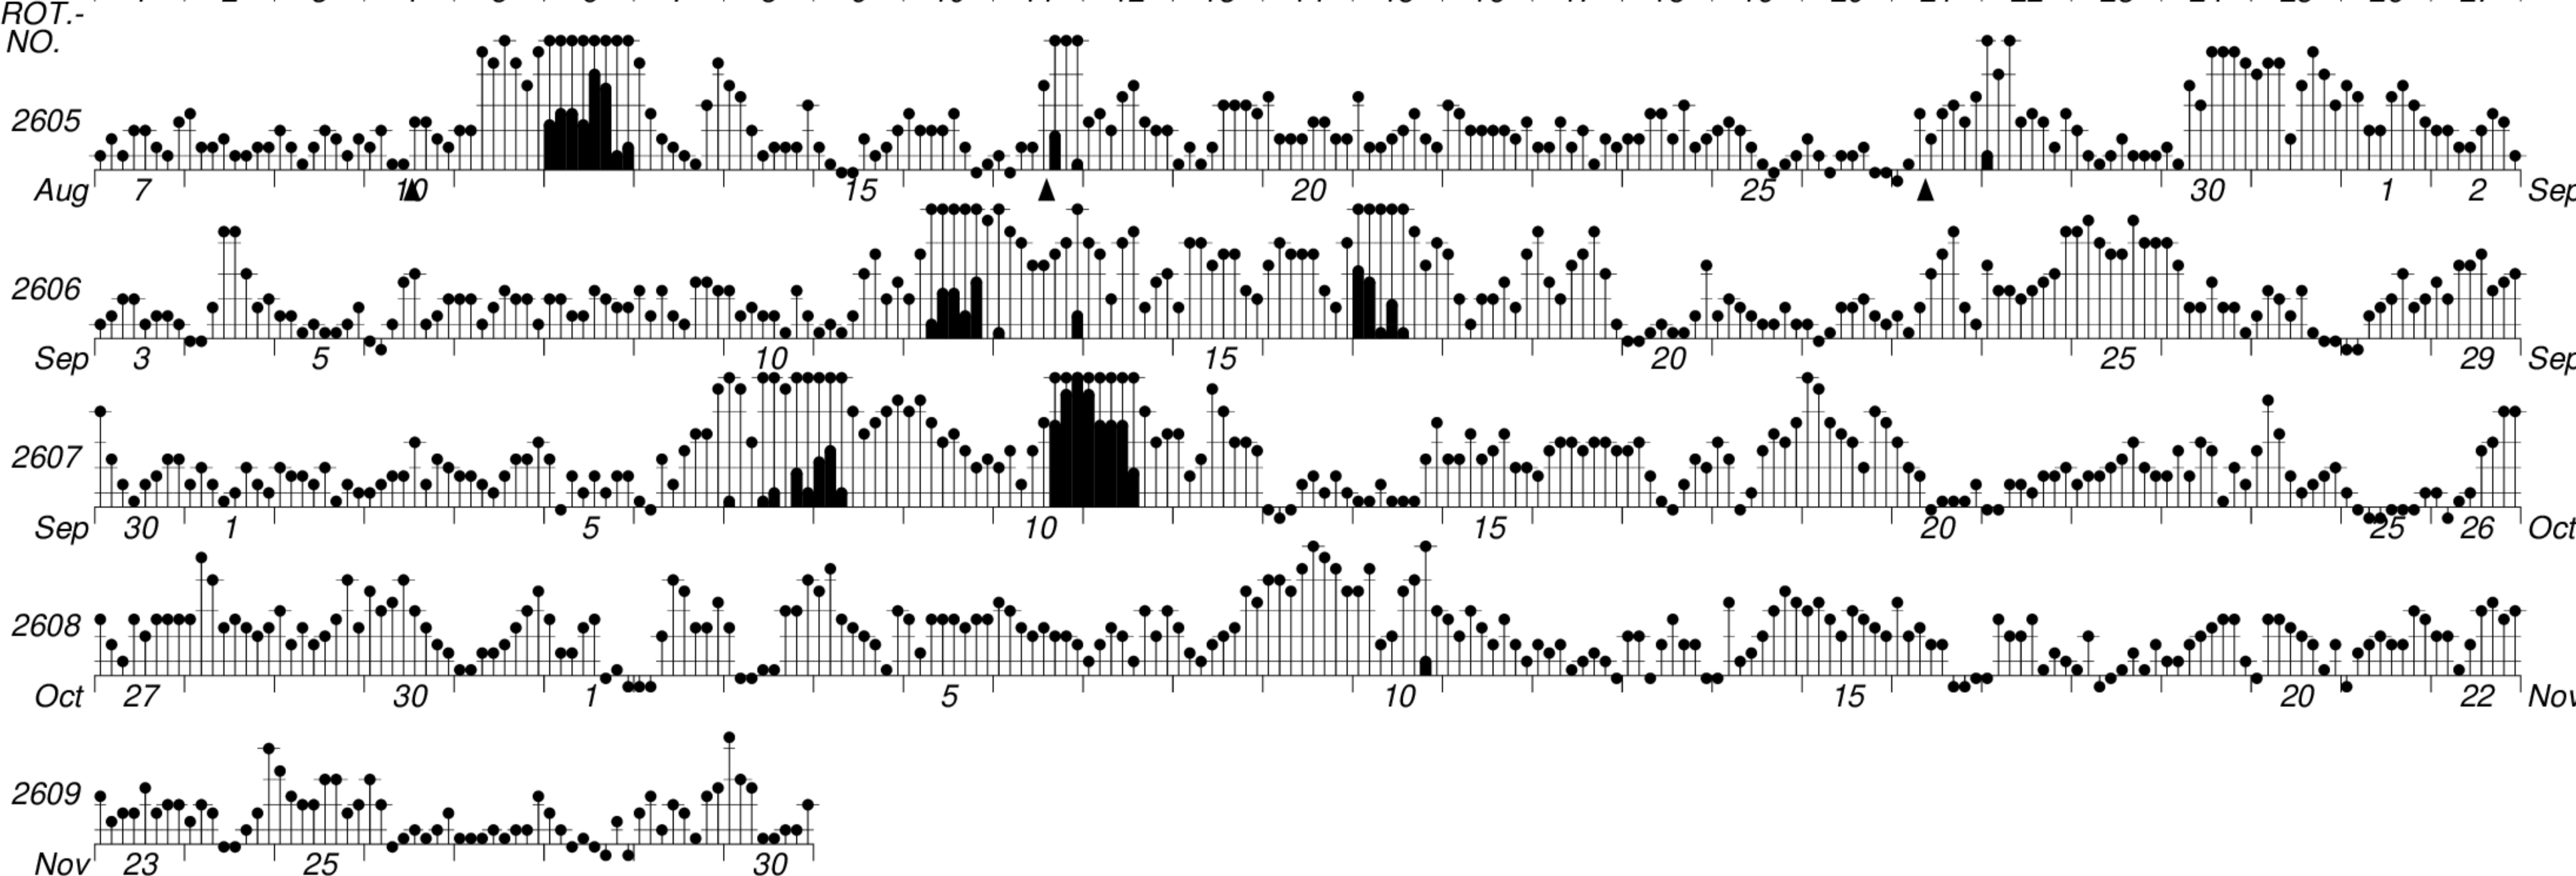

DAYS IN SOLAR ROTATION INTERVAL

1 2 3 4 5 6 7 8 9 10 11 12 13 14 15 16 17 18 19 20 21 22 23 24 25 26 27

KEY

▲ = sudden commencement

GFZ German Research Centre for Geosciences
**PLANETARY MAGNETIC
 THREE-HOUR-RANGE INDICES**

Kp till 2024 Nov 30