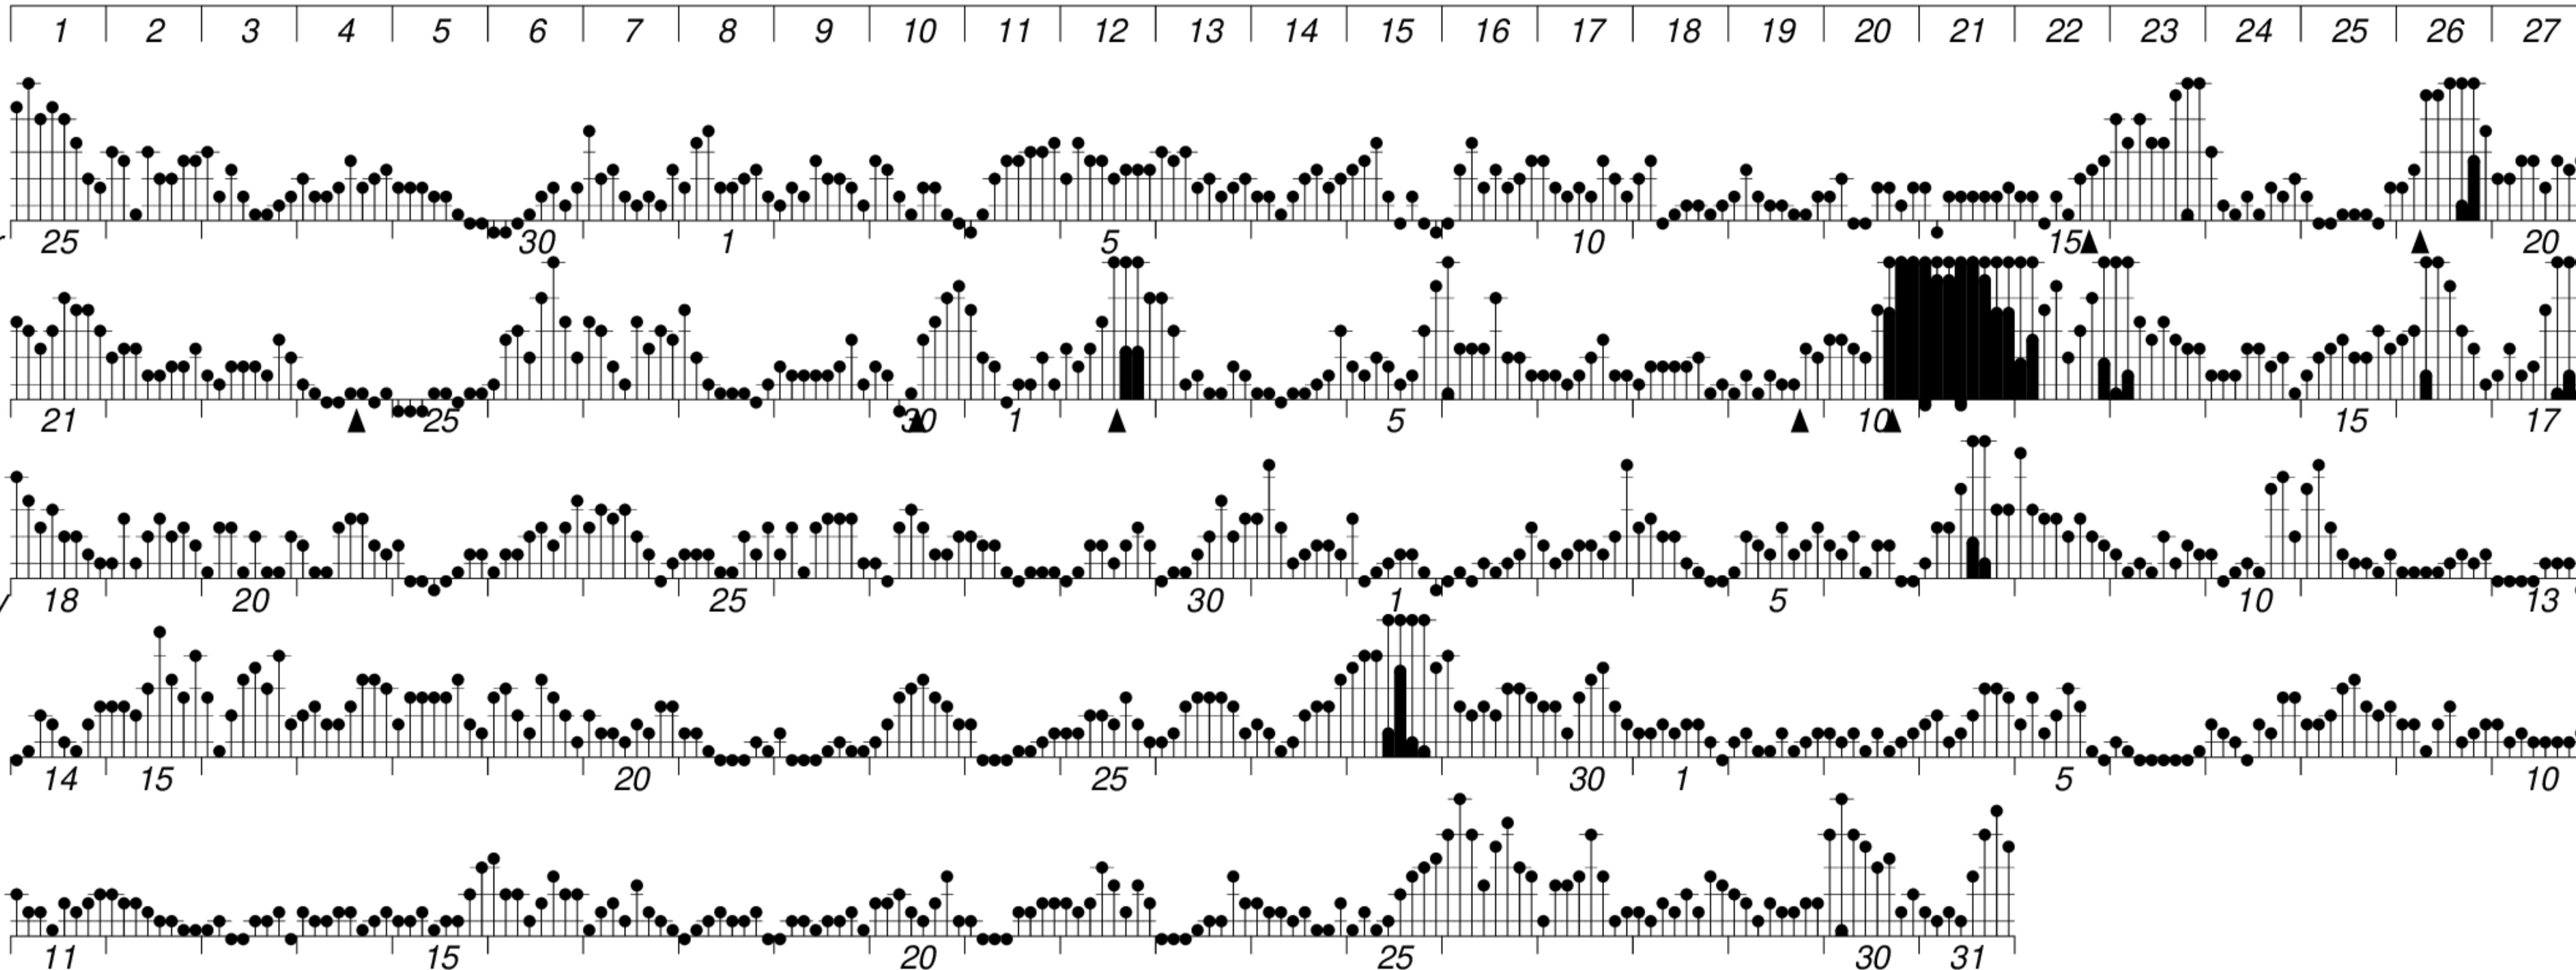

DAYS IN SOLAR ROTATION INTERVAL

GFZ German Research Centre for Geosciences
**PLANETARY MAGNETIC
 THREE-HOUR-RANGE INDICES**
Kp till 2024 Jul 31

▲ = sudden commencement