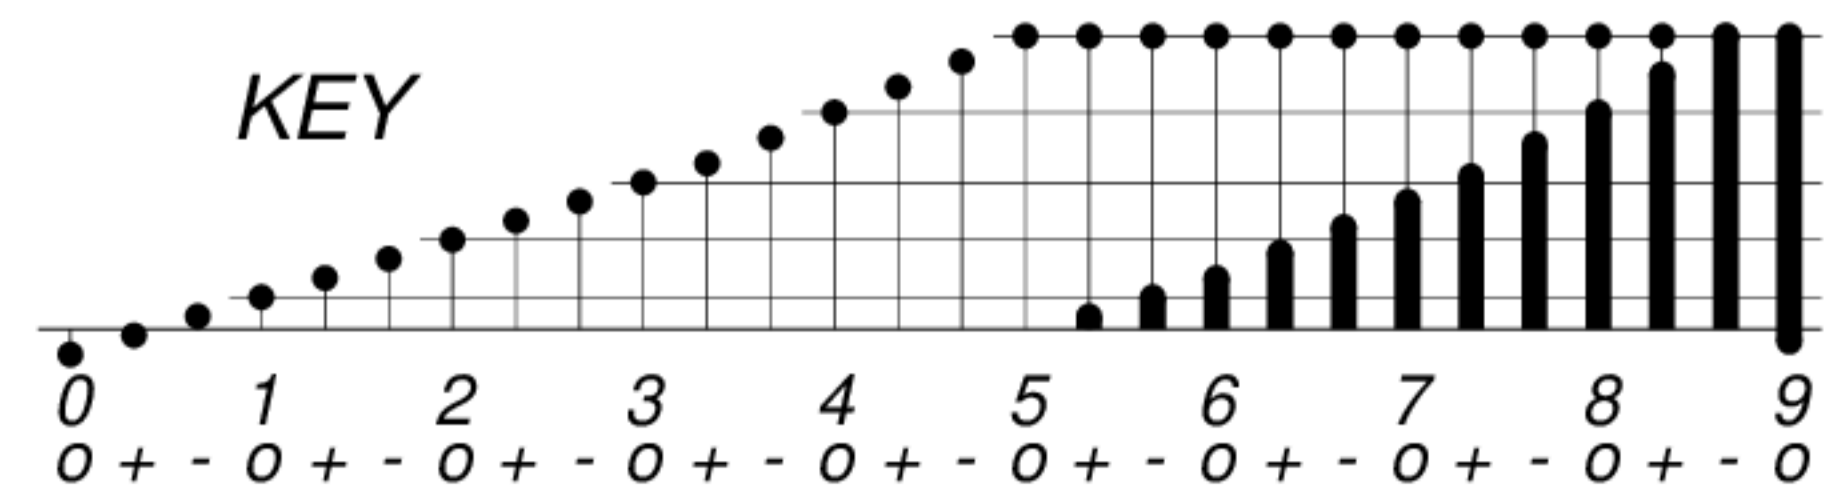

DAYS IN SOLAR ROTATION INTERVAL

GFZ German Research Centre for Geosciences
**PLANETARY MAGNETIC
 THREE-HOUR-RANGE INDICES**
Kp till 2024 Jul 31

▲ = sudden commencement