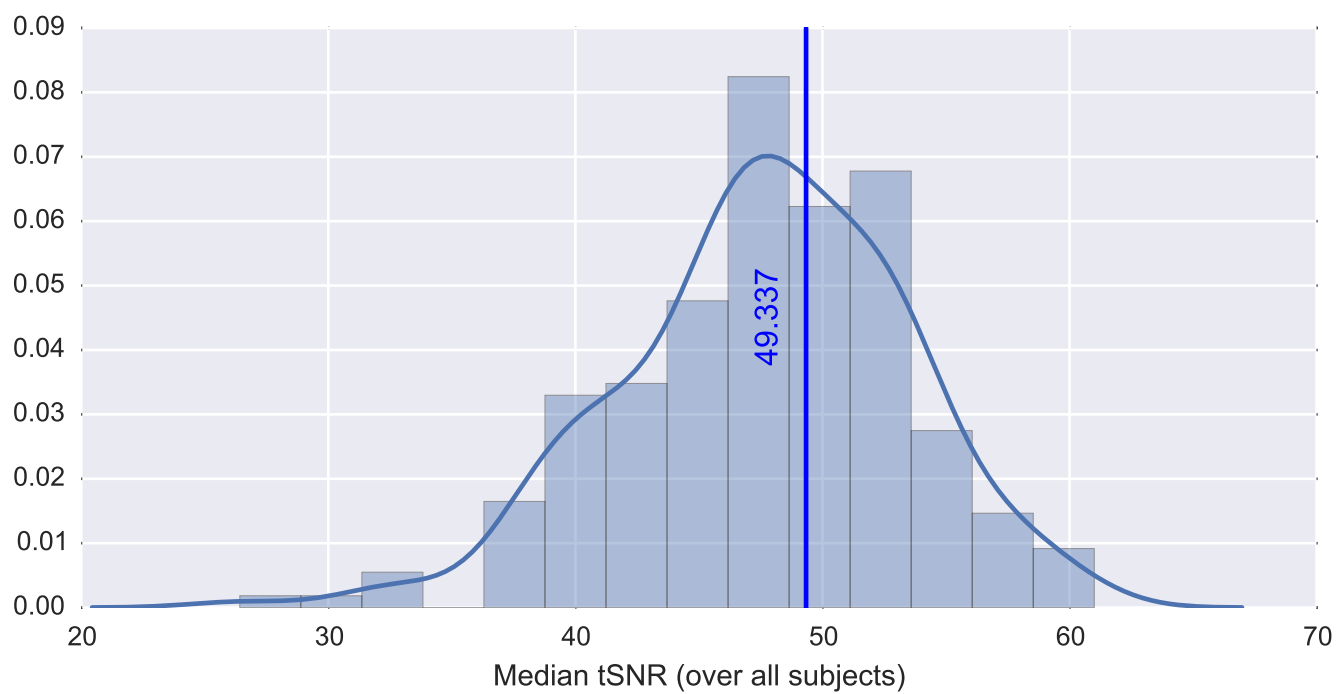

Mean EPI

Brain mask

tSNR

motion

fieldmap correction

coregistration