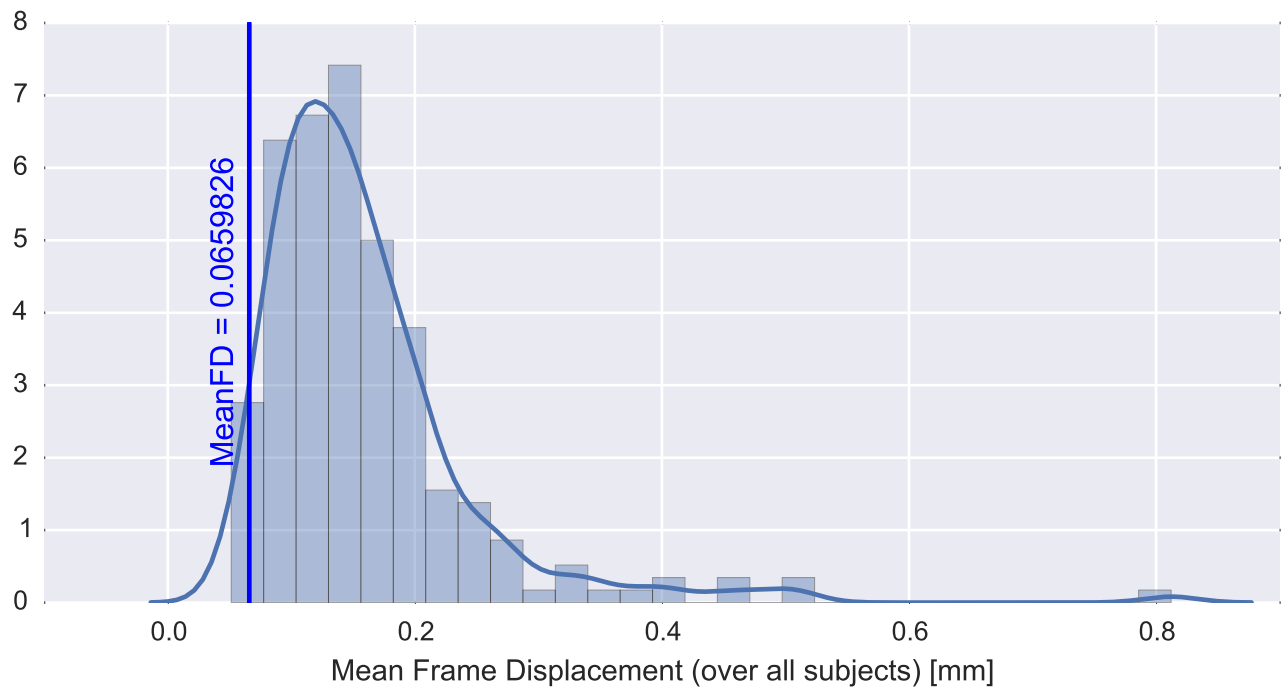

Mean EPI

Brain mask

tSNR

motion

fieldmap correction

coregistration