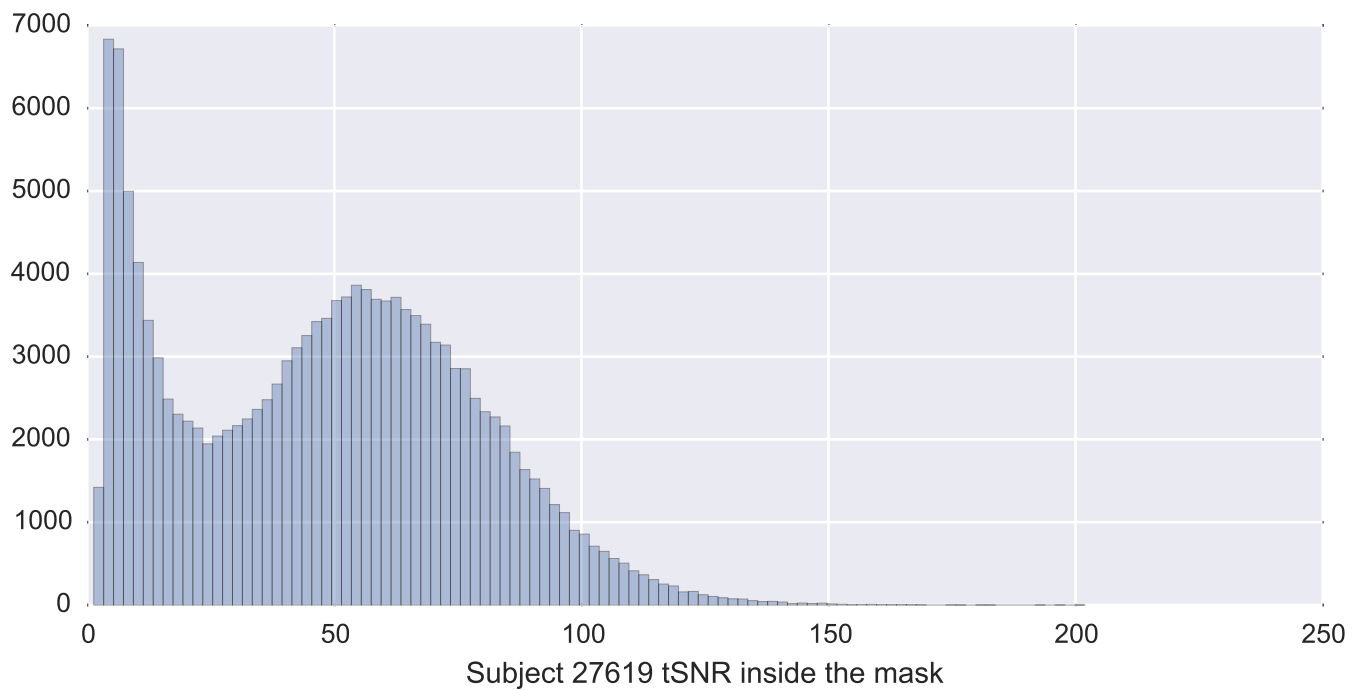

Mean EPI

Brain mask

tSNR

motion

fieldmap correction

coregistration