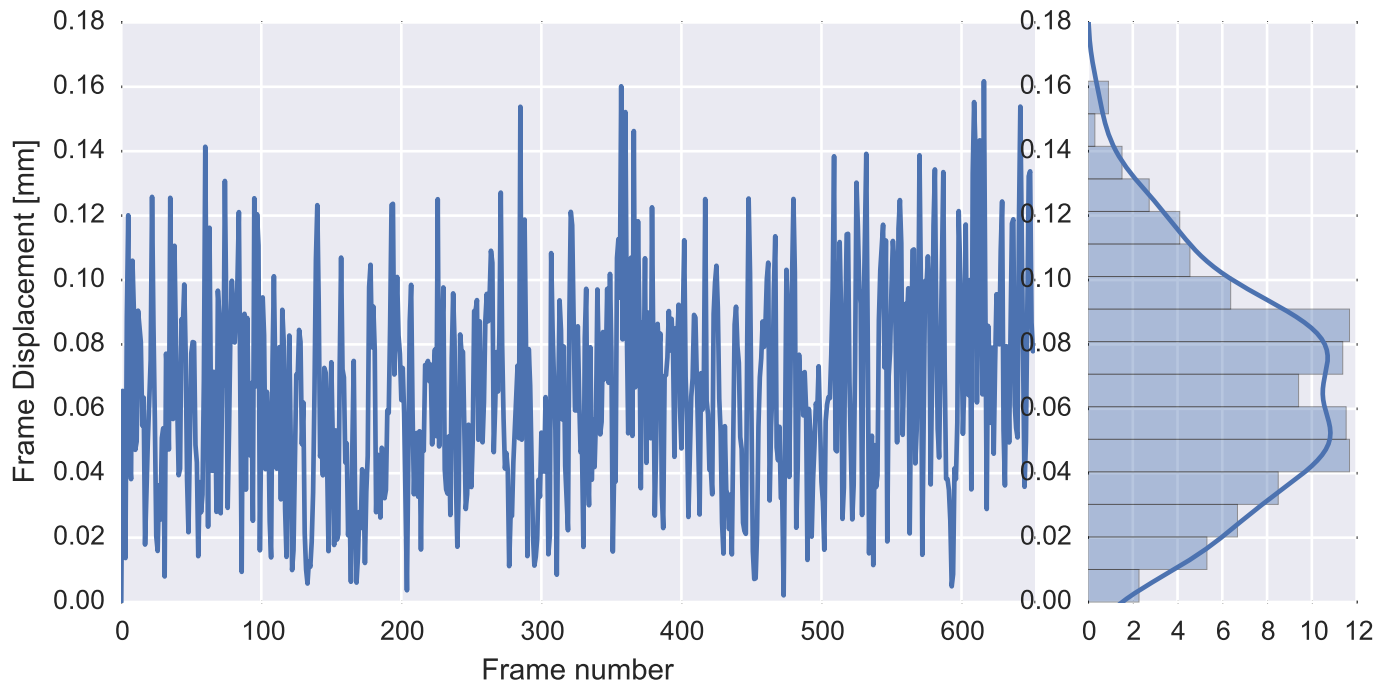

Mean EPI

Brain mask

tSNR

motion

fieldmap correction

coregistration