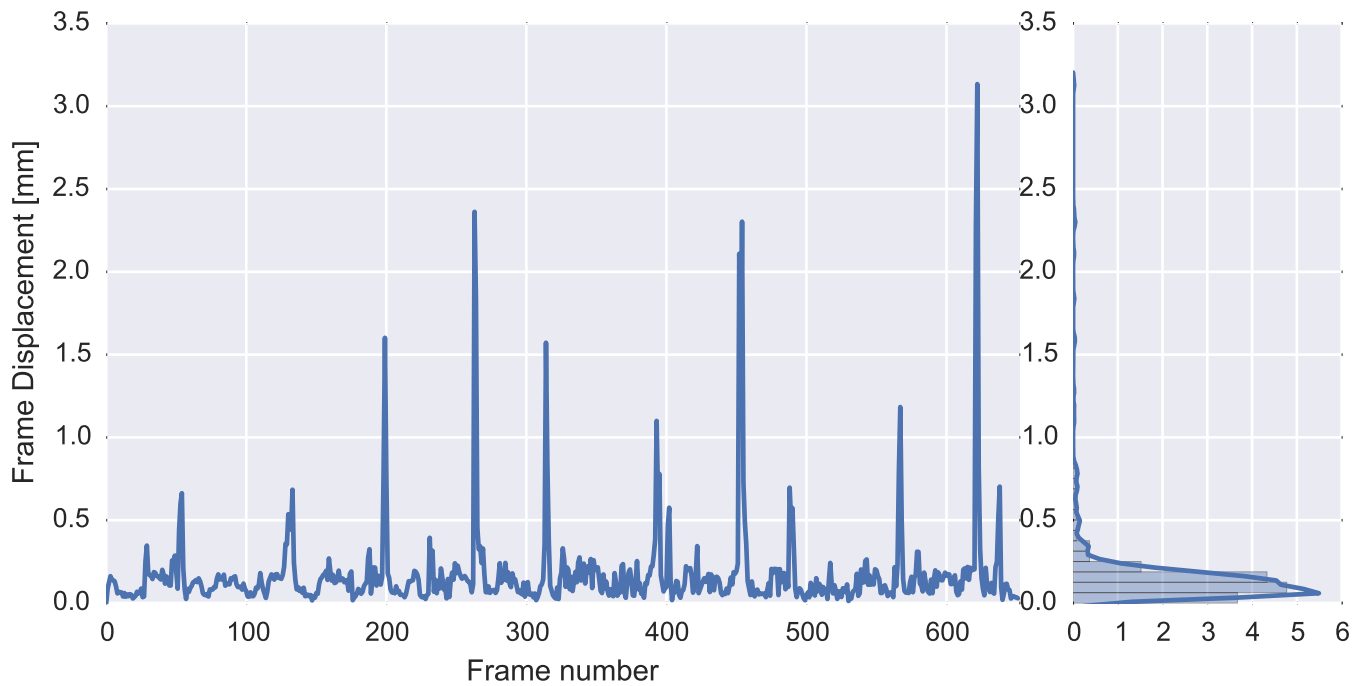

Mean EPI

Brain mask

tSNR

motion

fieldmap correction

coregistration