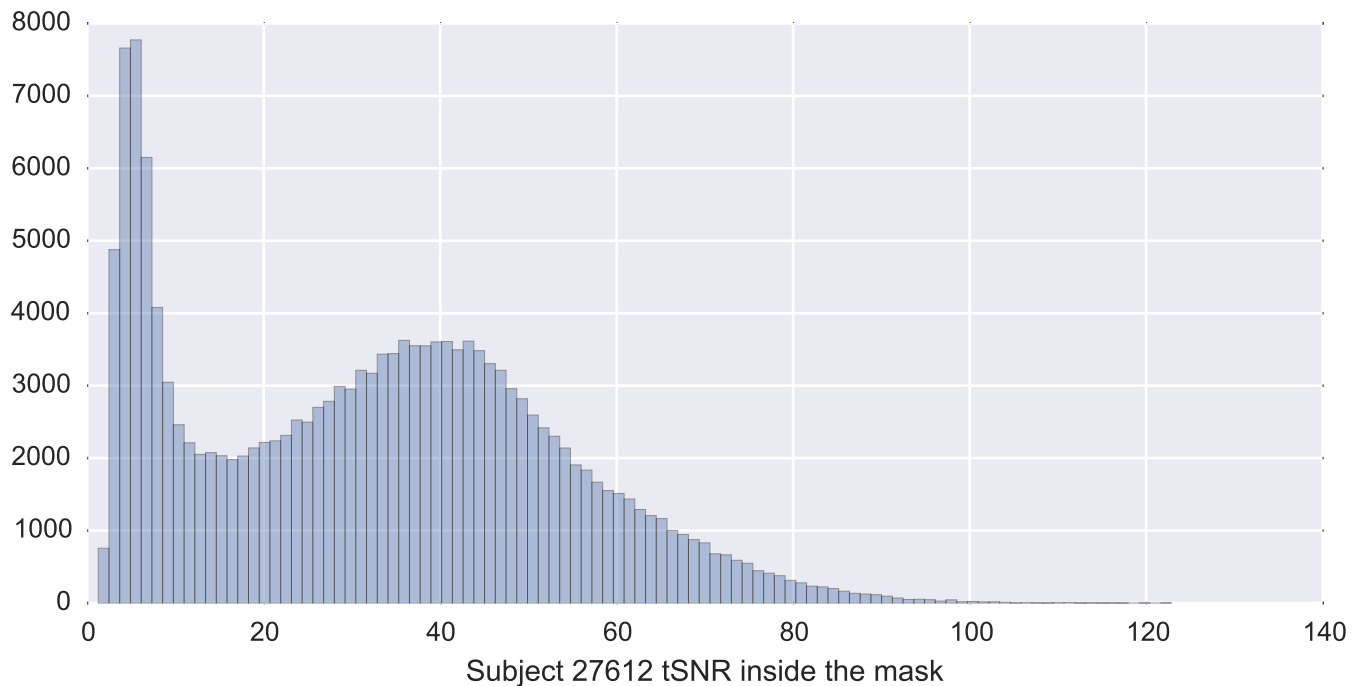

Mean EPI

Brain mask

tSNR

motion

fieldmap correction

coregistration