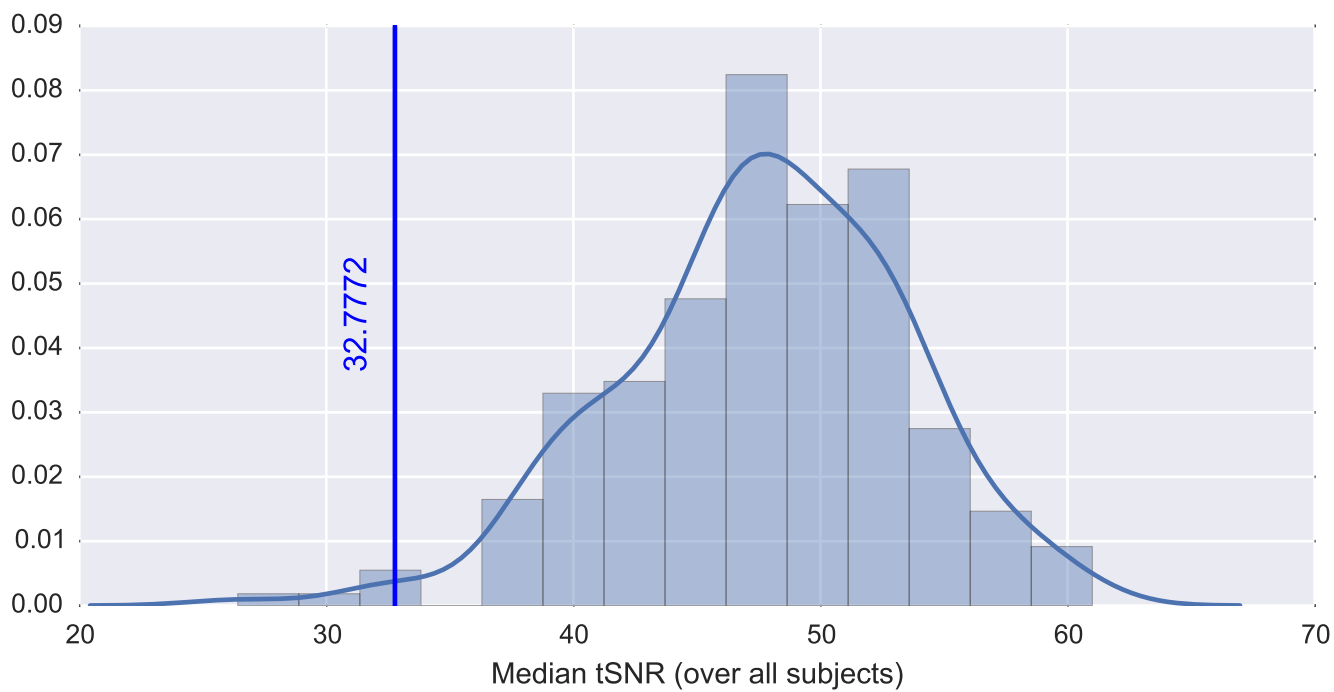

Mean EPI

Brain mask

tSNR

motion

fieldmap correction

coregistration