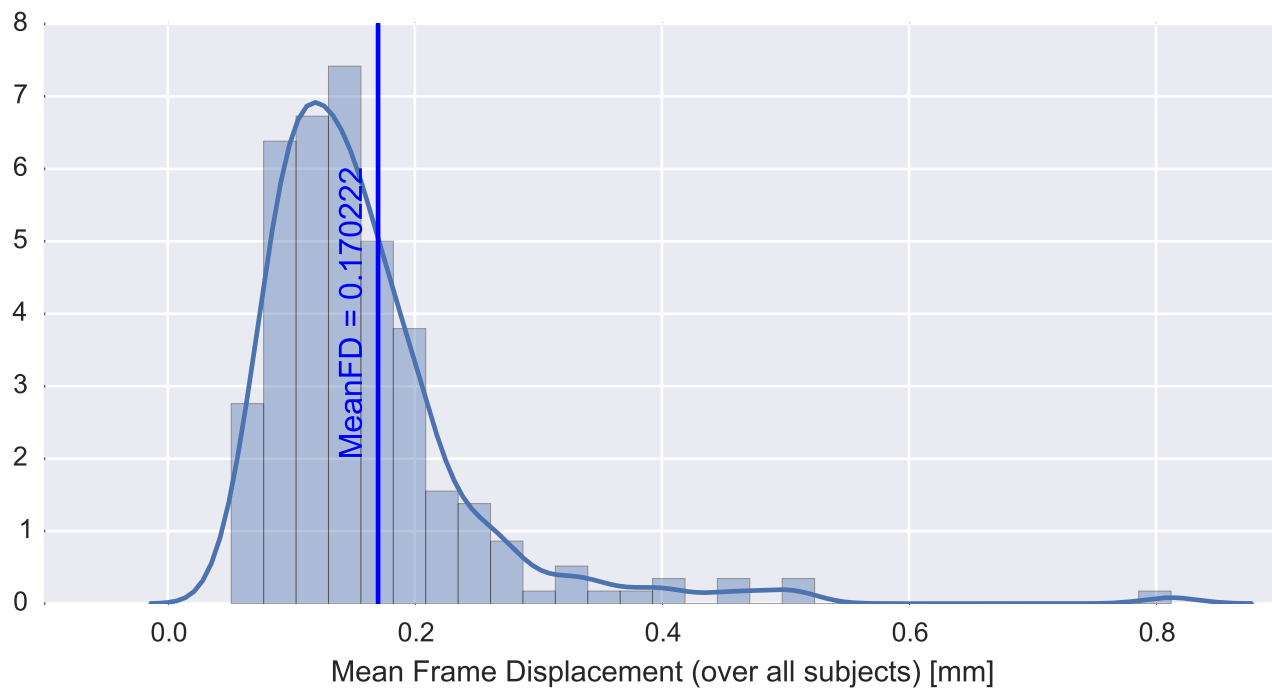

Mean EPI

Brain mask

tSNR

motion

fieldmap correction

coregistration