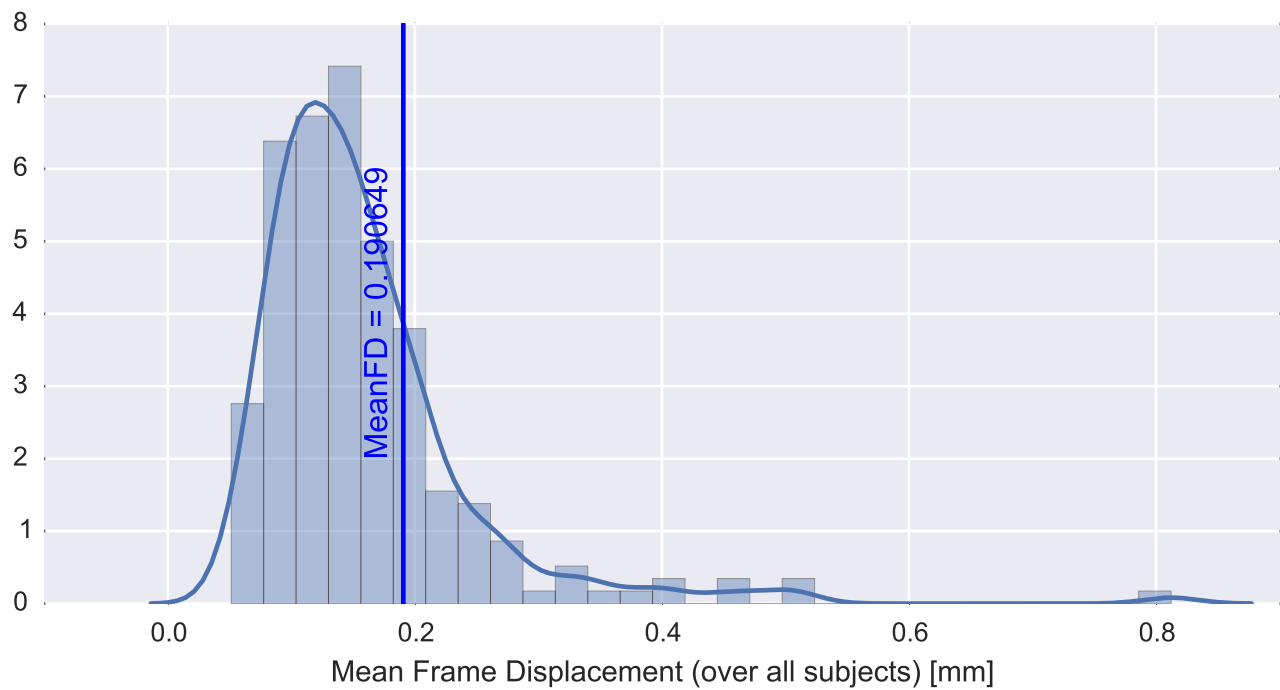

Brain mask

tSNR

motion

fieldmap correction

coregistration