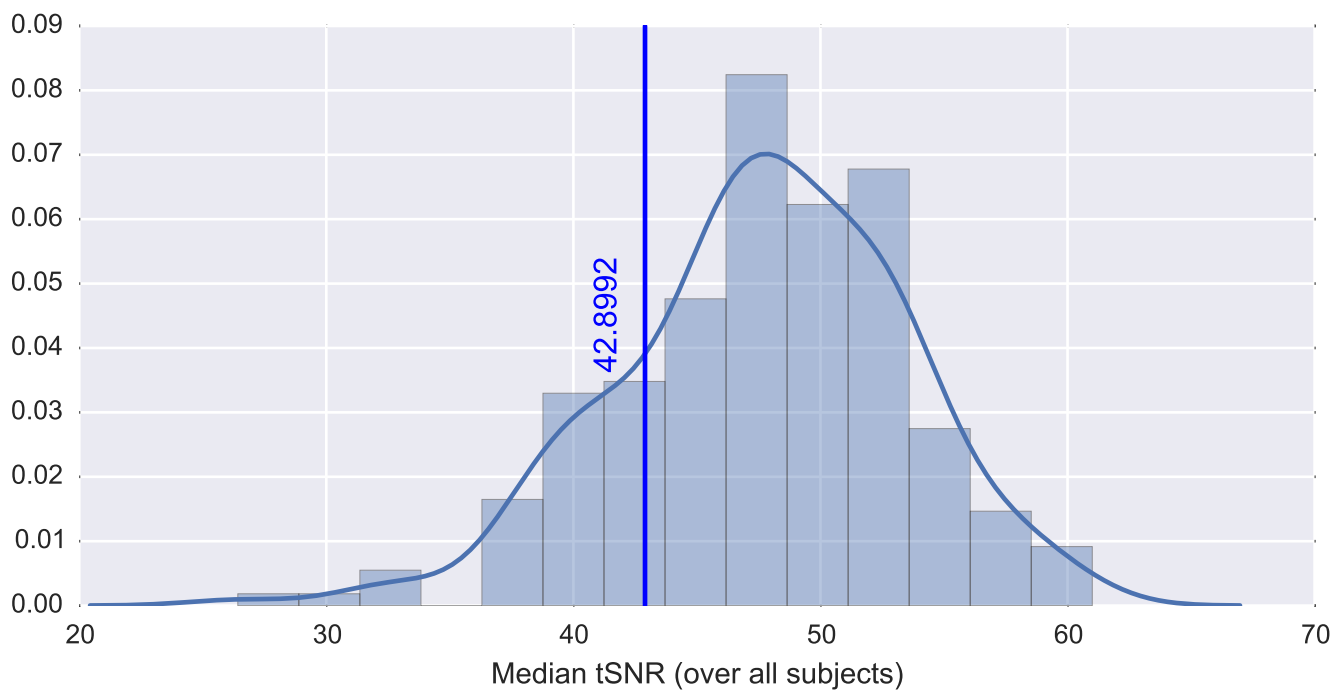

Brain mask

tSNR

motion

fieldmap correction

coregistration