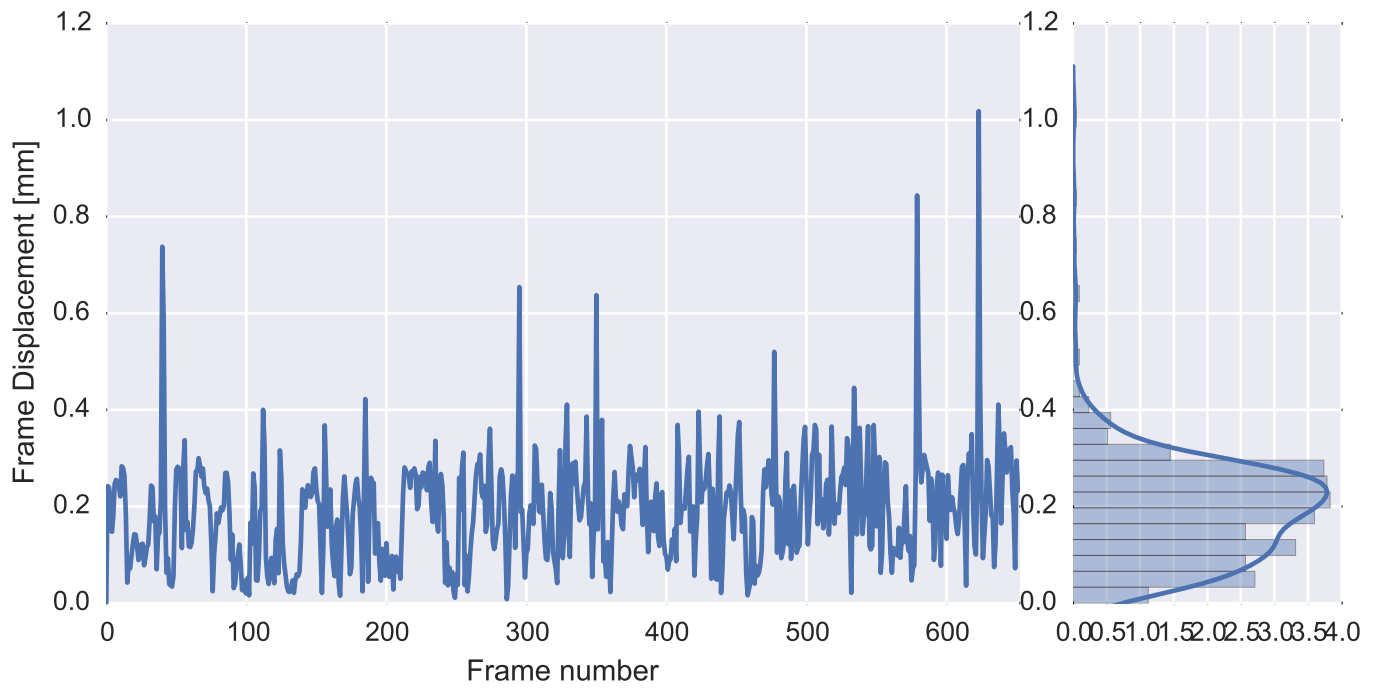

Brain mask

tSNR

motion

fieldmap correction

coregistration