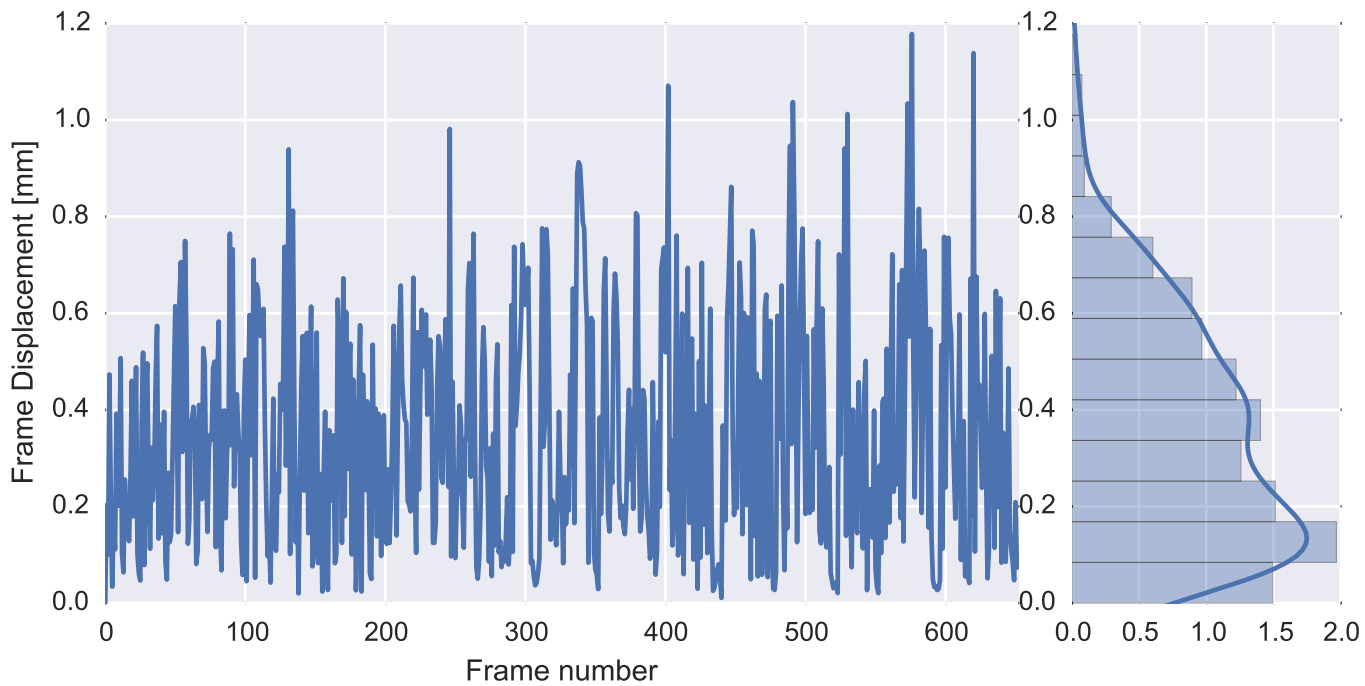

Mean EPI

Brain mask

tSNR

motion

fieldmap correction

coregistration