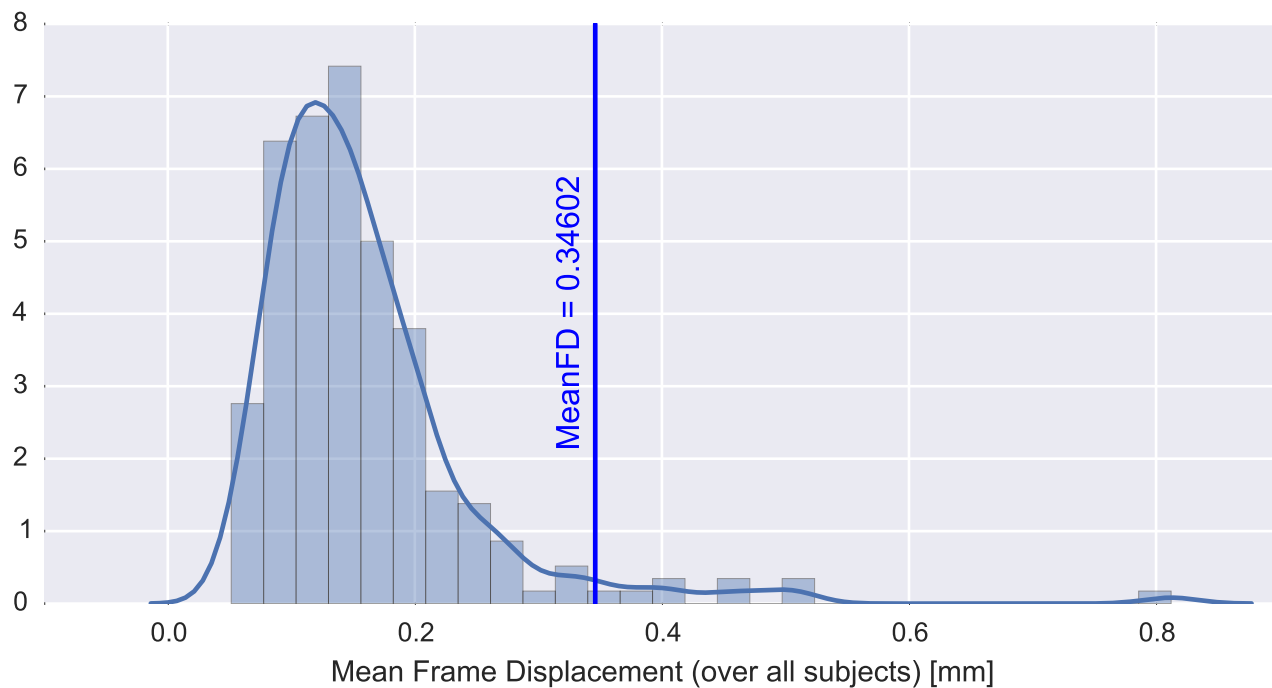

Mean EPI

Brain mask

tSNR

motion

fieldmap correction

coregistration