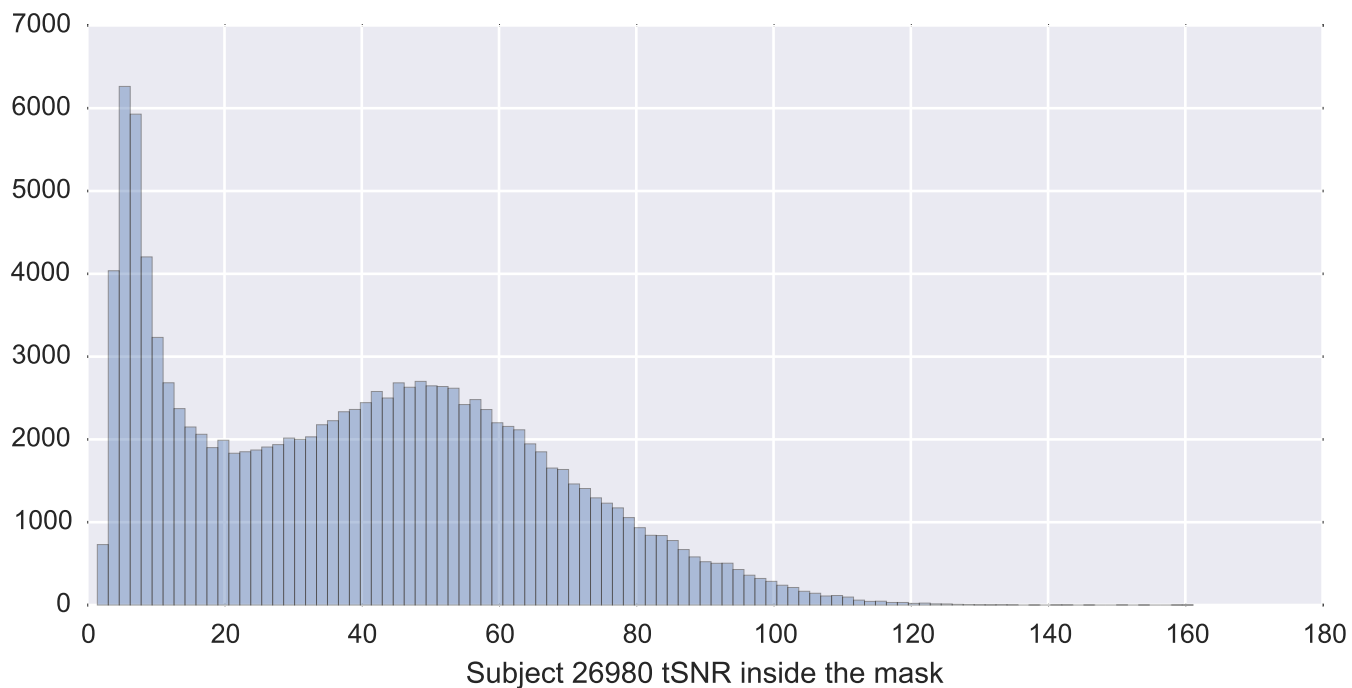

Mean EPI

Brain mask

tSNR

motion

fieldmap correction

coregistration