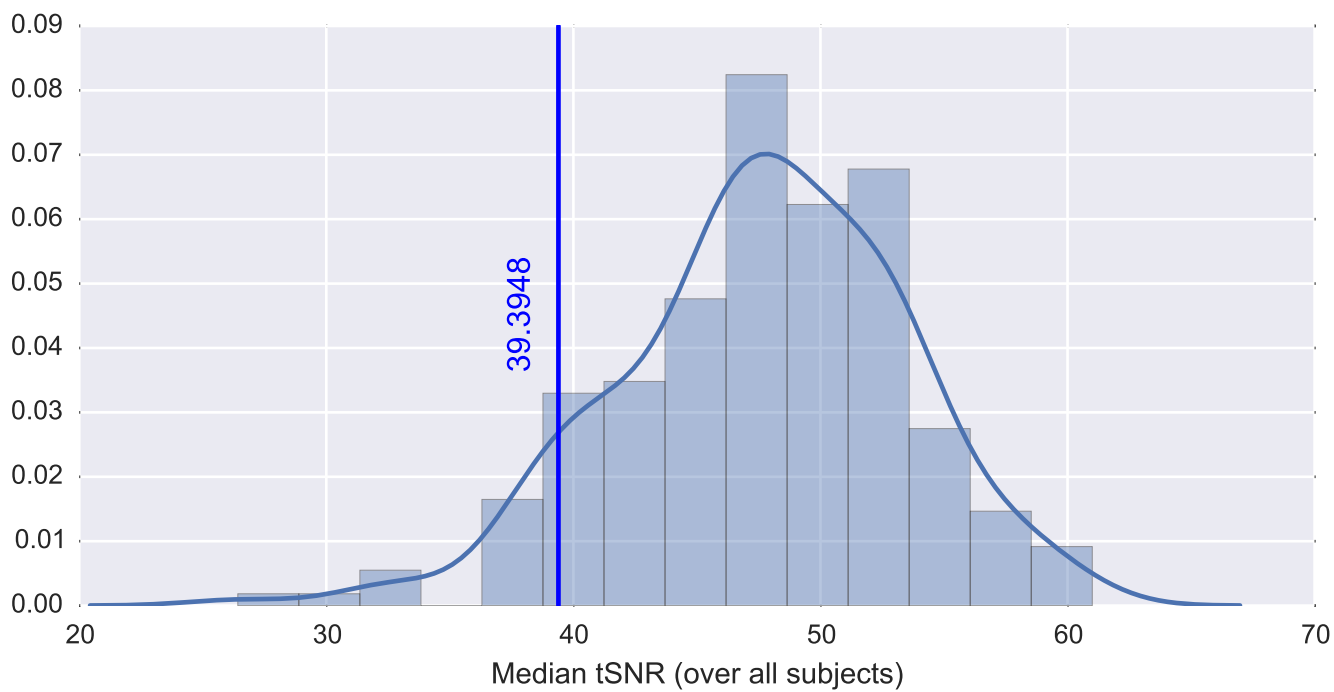

Mean EPI

Brain mask

tSNR

motion

fieldmap correction

coregistration