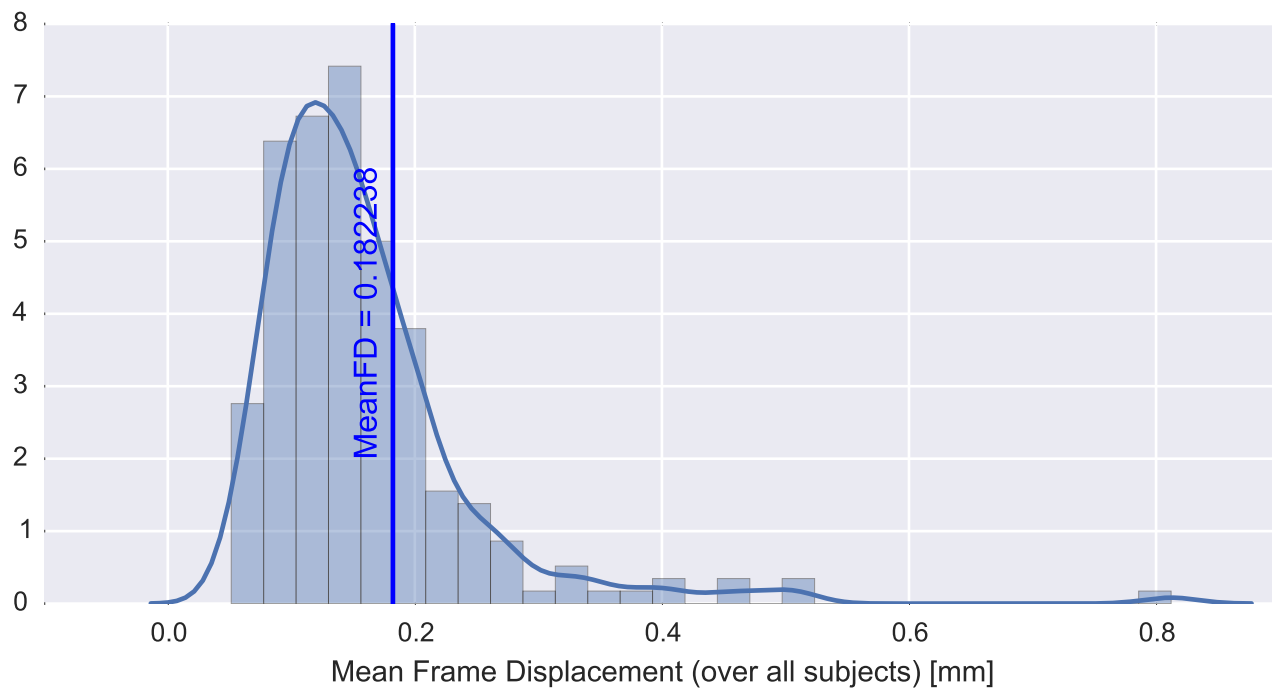

Mean EPI

Brain mask

tSNR

motion

fieldmap correction

coregistration