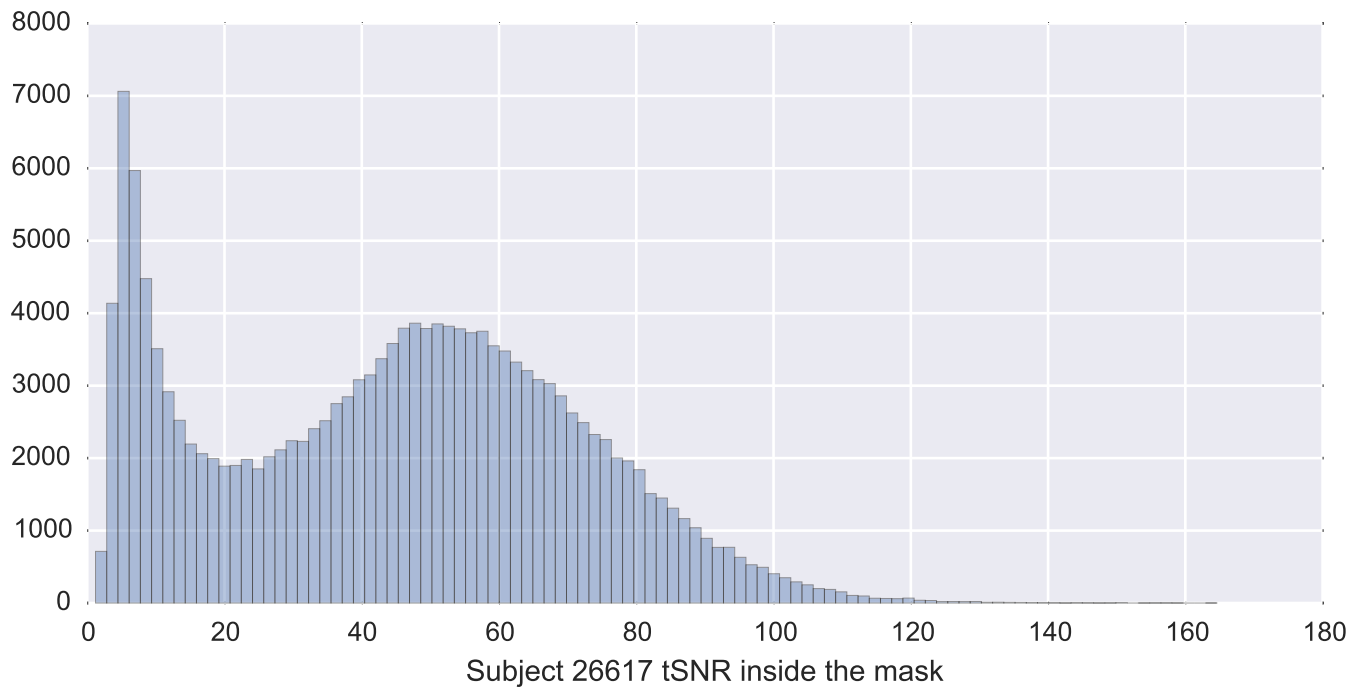

Mean EPI

Brain mask

tSNR

motion

fieldmap correction

coregistration