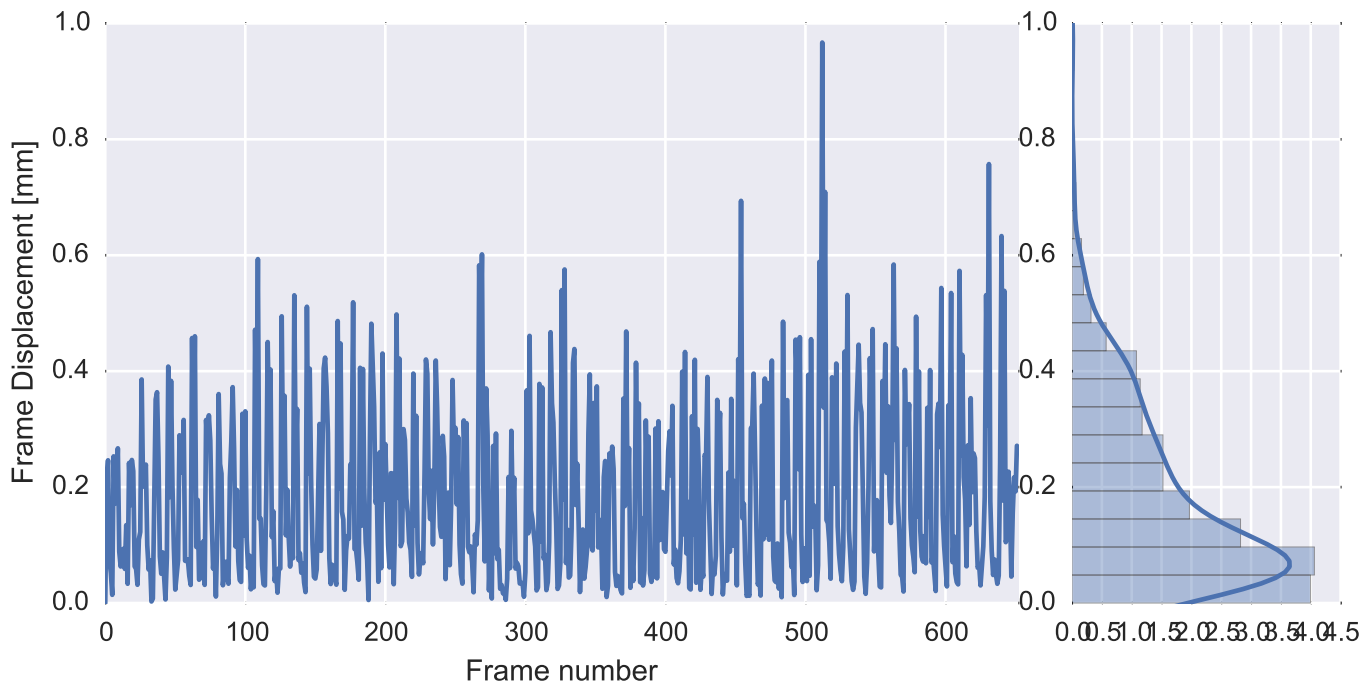

Mean EPI

Brain mask

tSNR

motion

fieldmap correction

coregistration