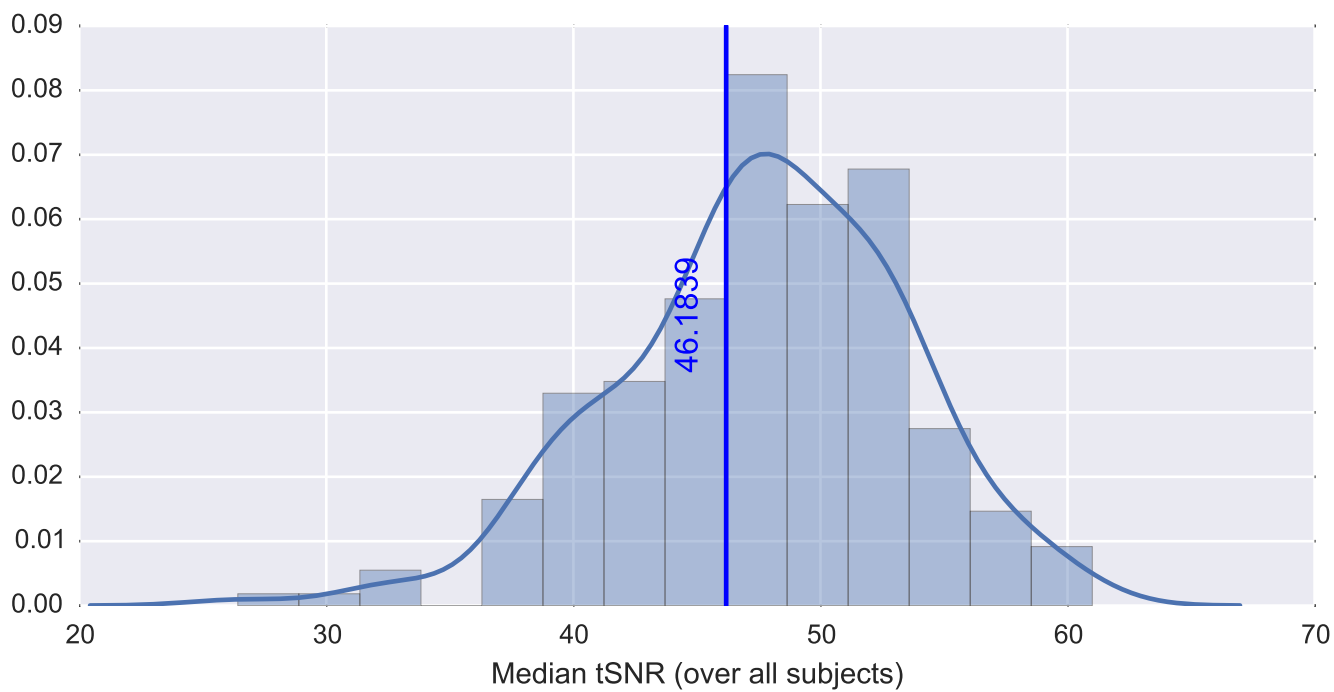

Mean EPI

Brain mask

tSNR

motion

fieldmap correction

coregistration