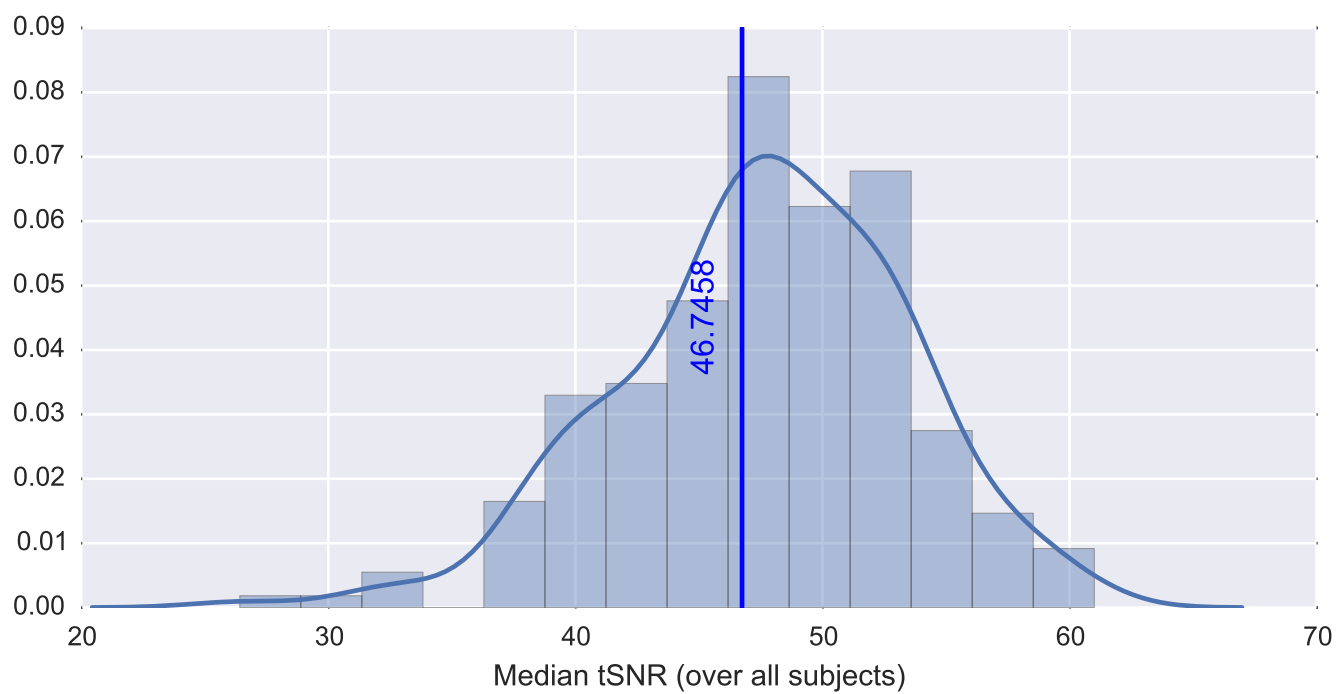

Mean EPI

Brain mask

tSNR

motion

fieldmap correction

coregistration