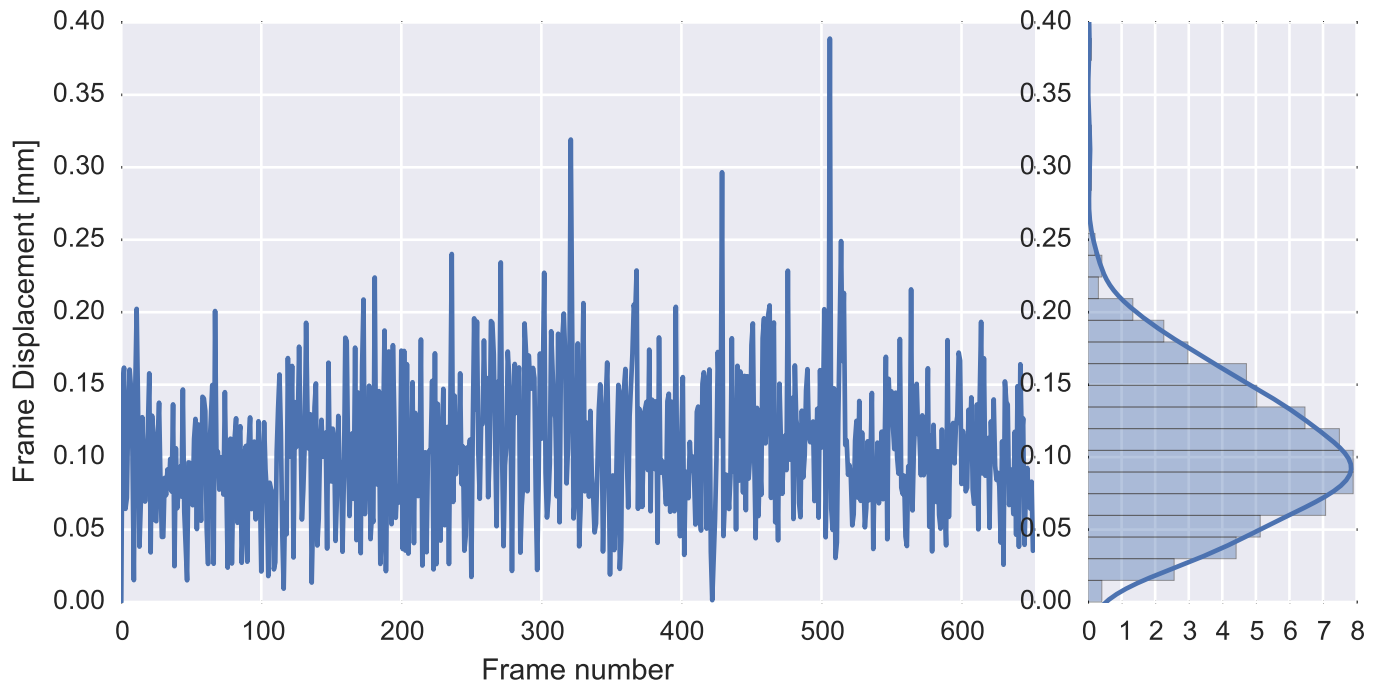

Mean EPI

Brain mask

tSNR

motion

fieldmap correction

coregistration