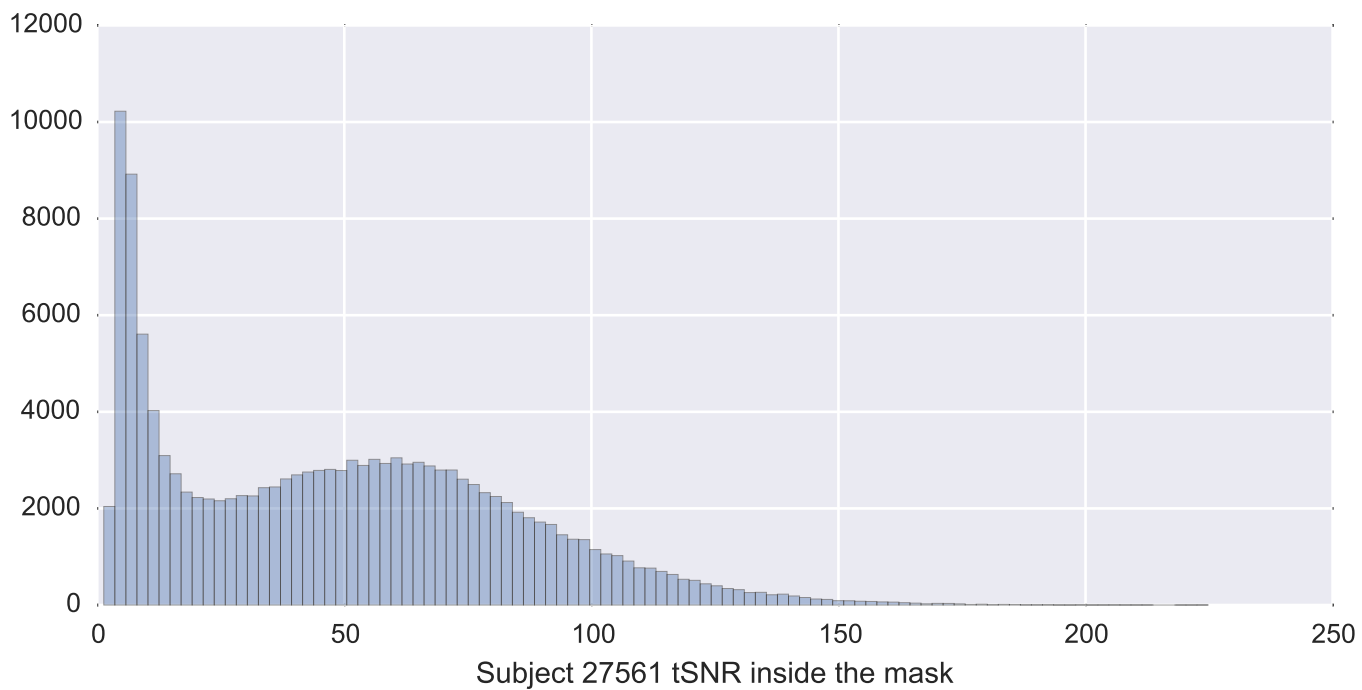

Mean EPI

Brain mask

tSNR

motion

fieldmap correction

coregistration