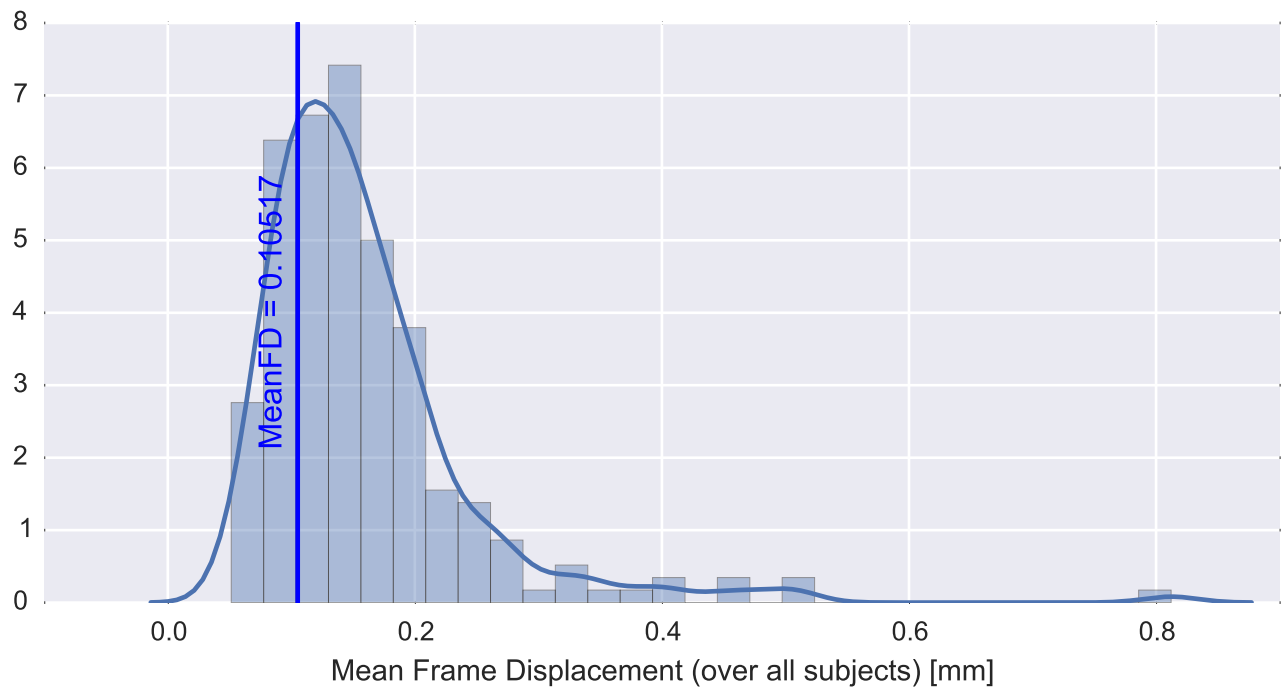

Mean EPI

Brain mask

tSNR

motion

fieldmap correction

coregistration