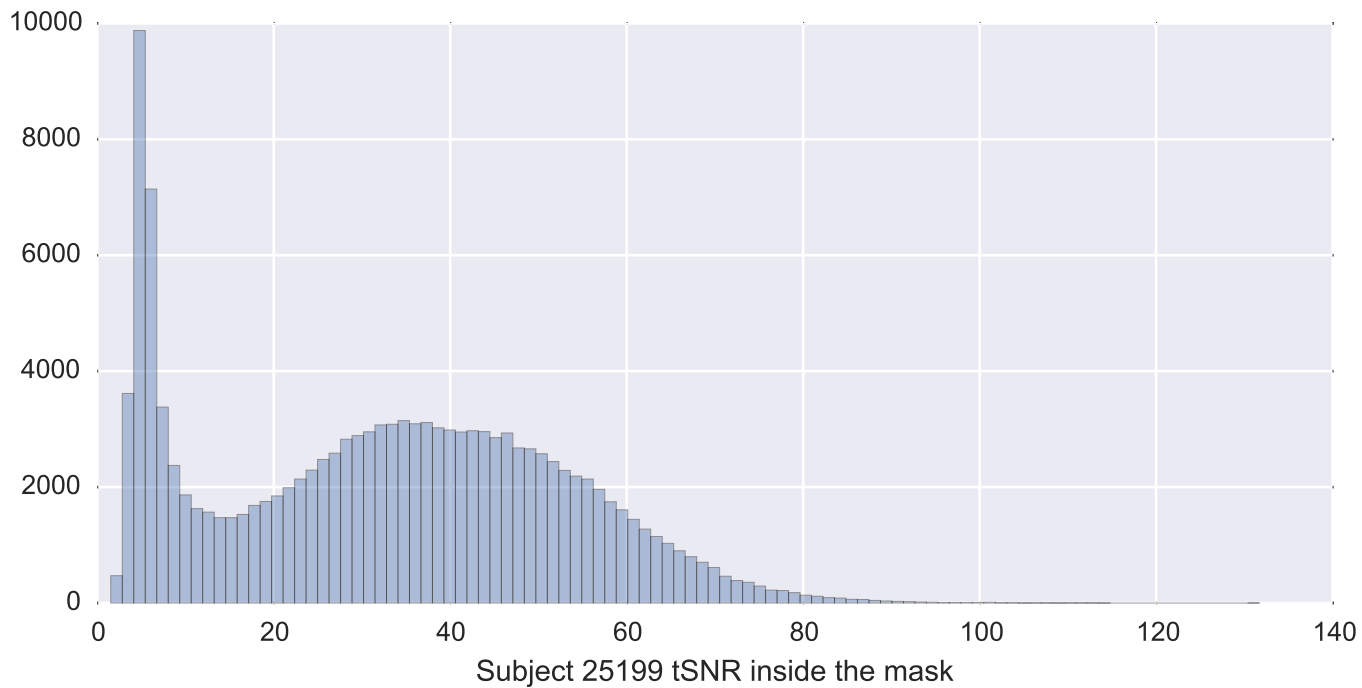

Mean EPI

Brain mask

tSNR

motion

fieldmap correction

coregistration