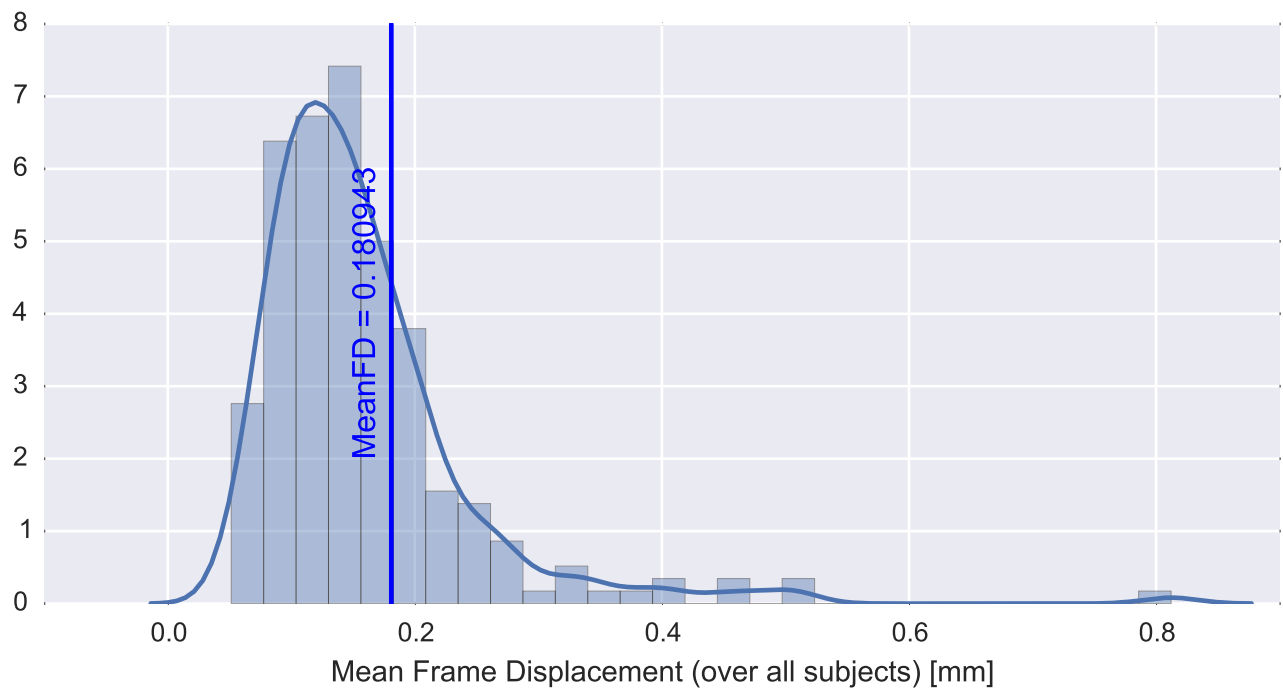

Mean EPI

Brain mask

tSNR

motion

fieldmap correction

coregistration