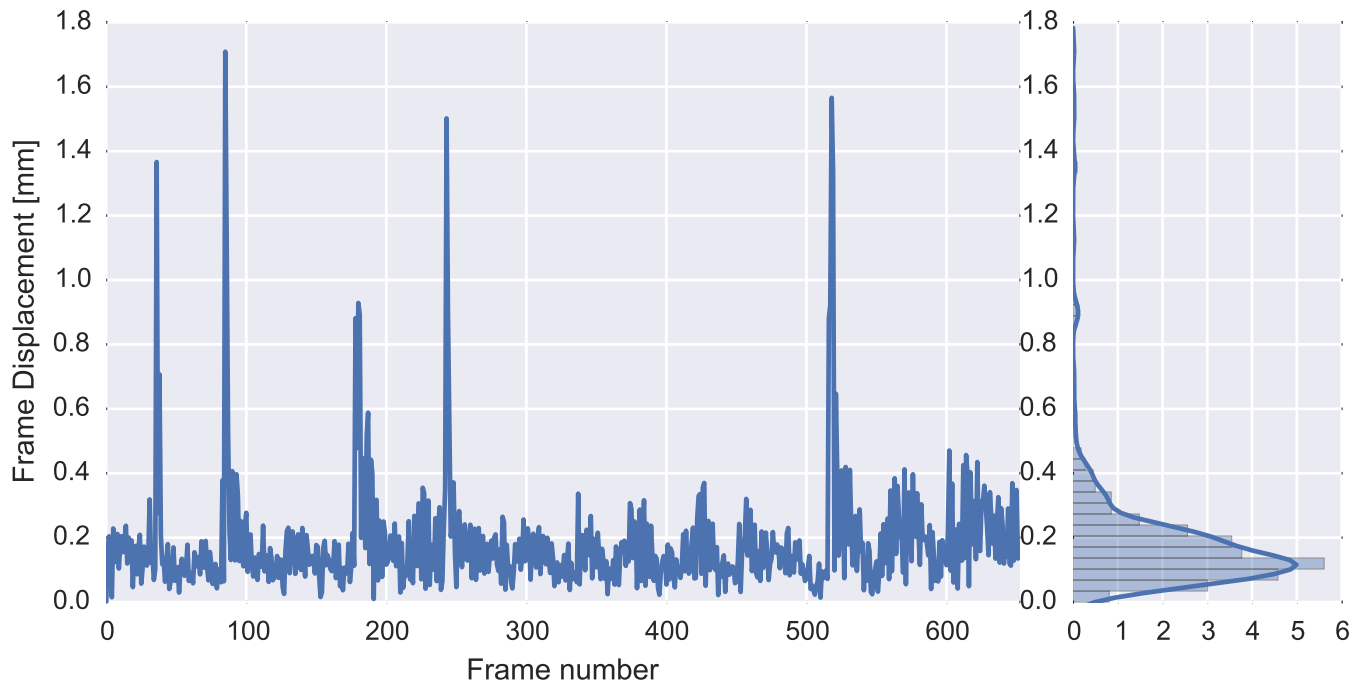

Mean EPI

Brain mask

tSNR

motion

fieldmap correction

coregistration