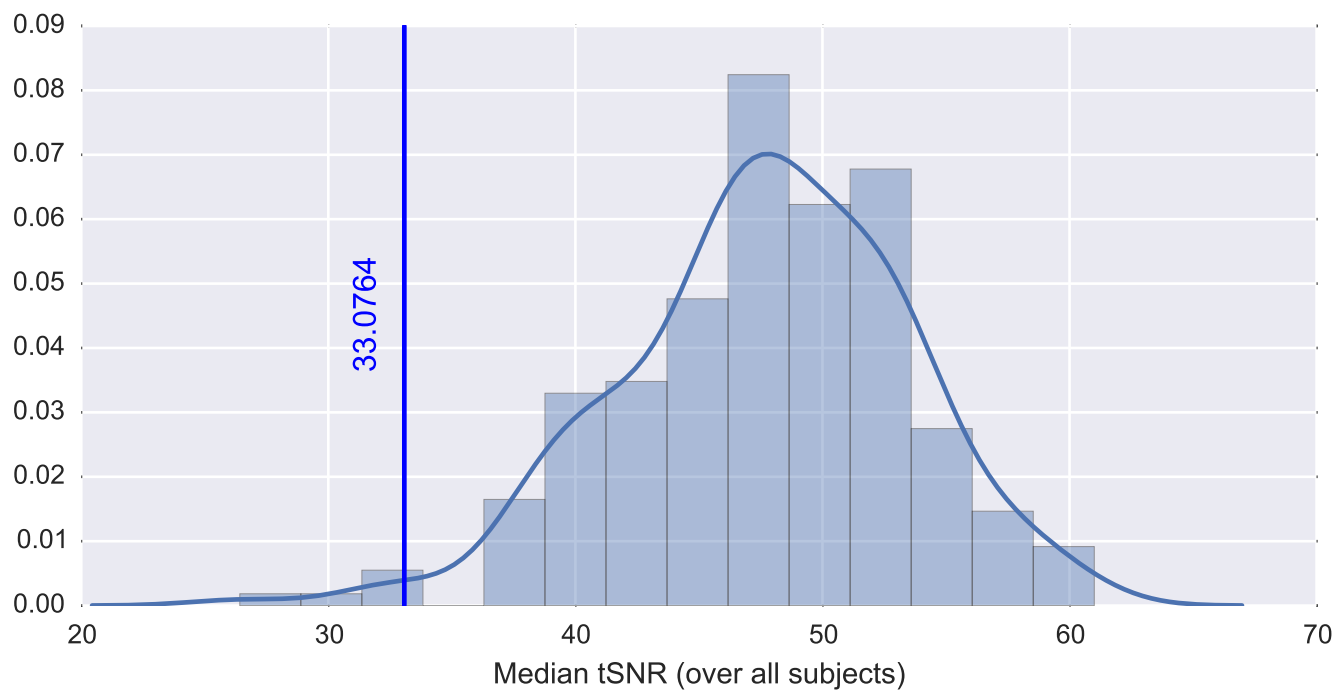

Mean EPI

Brain mask

tSNR

motion

fieldmap correction

coregistration