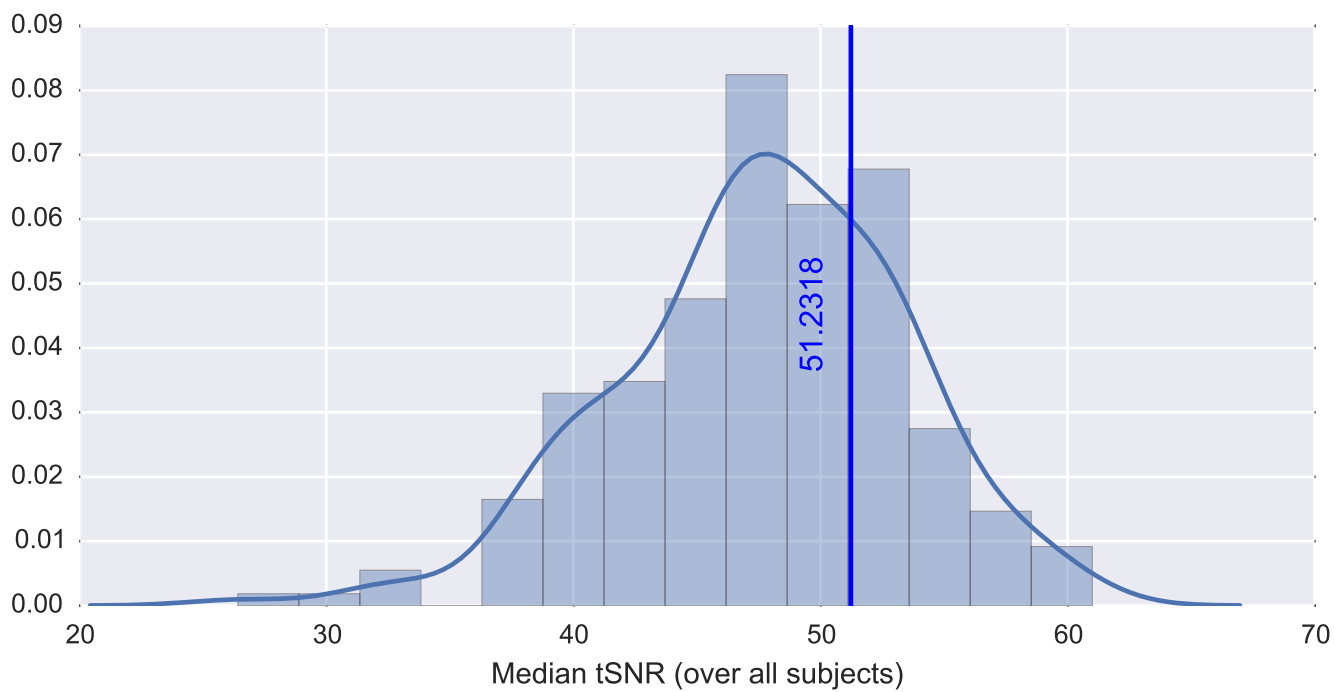

Mean EPI

Brain mask

tSNR

motion

fieldmap correction

coregistration