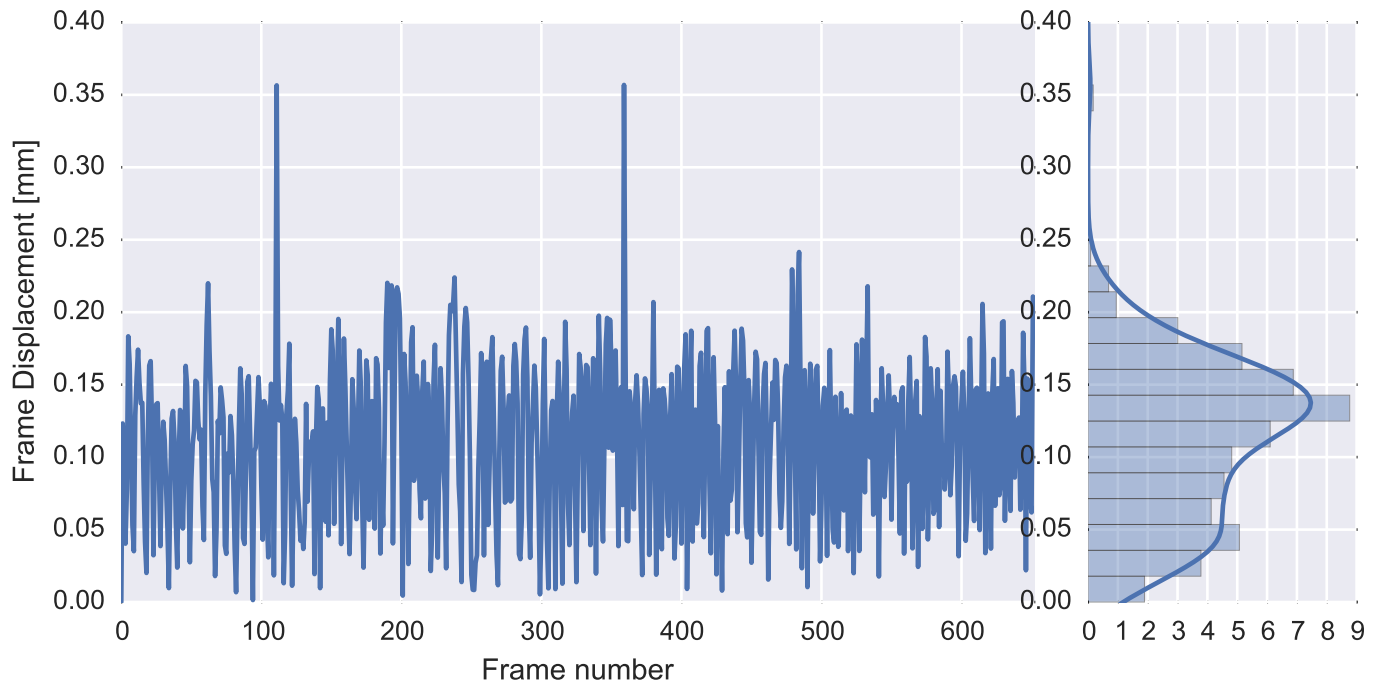

Mean EPI

Brain mask

tSNR

motion

fieldmap correction

coregistration