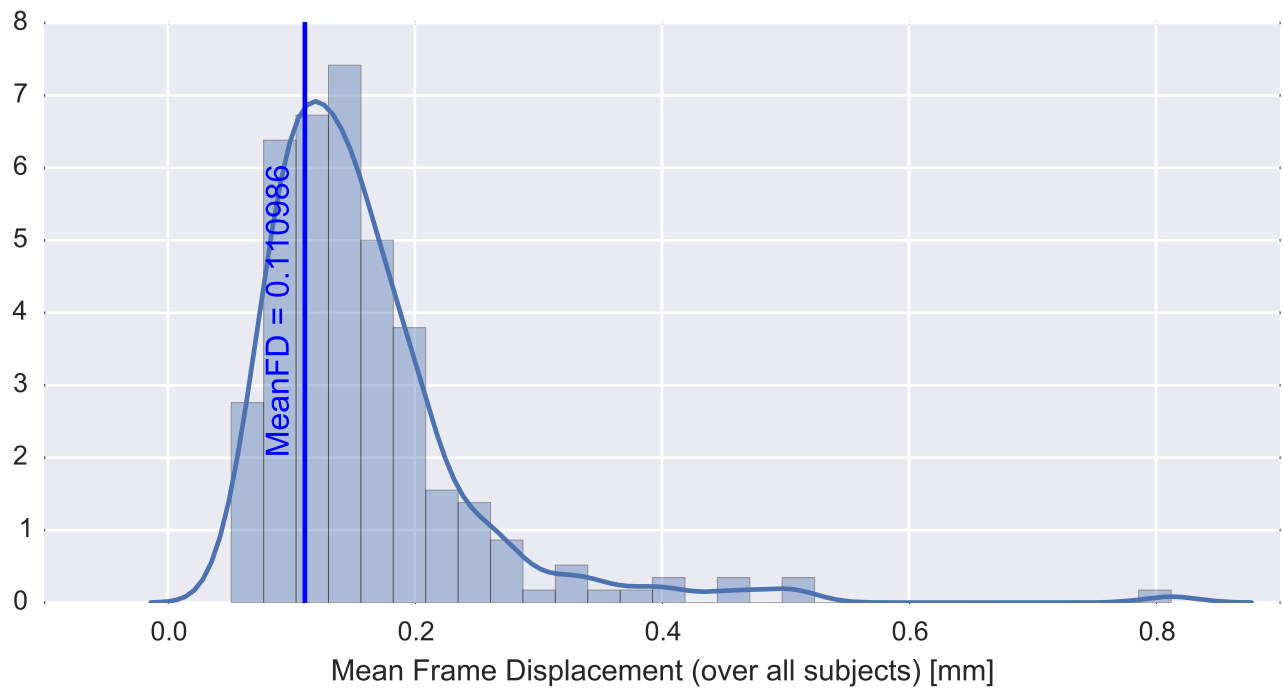

Mean EPI

Brain mask

tSNR

motion

fieldmap correction

coregistration