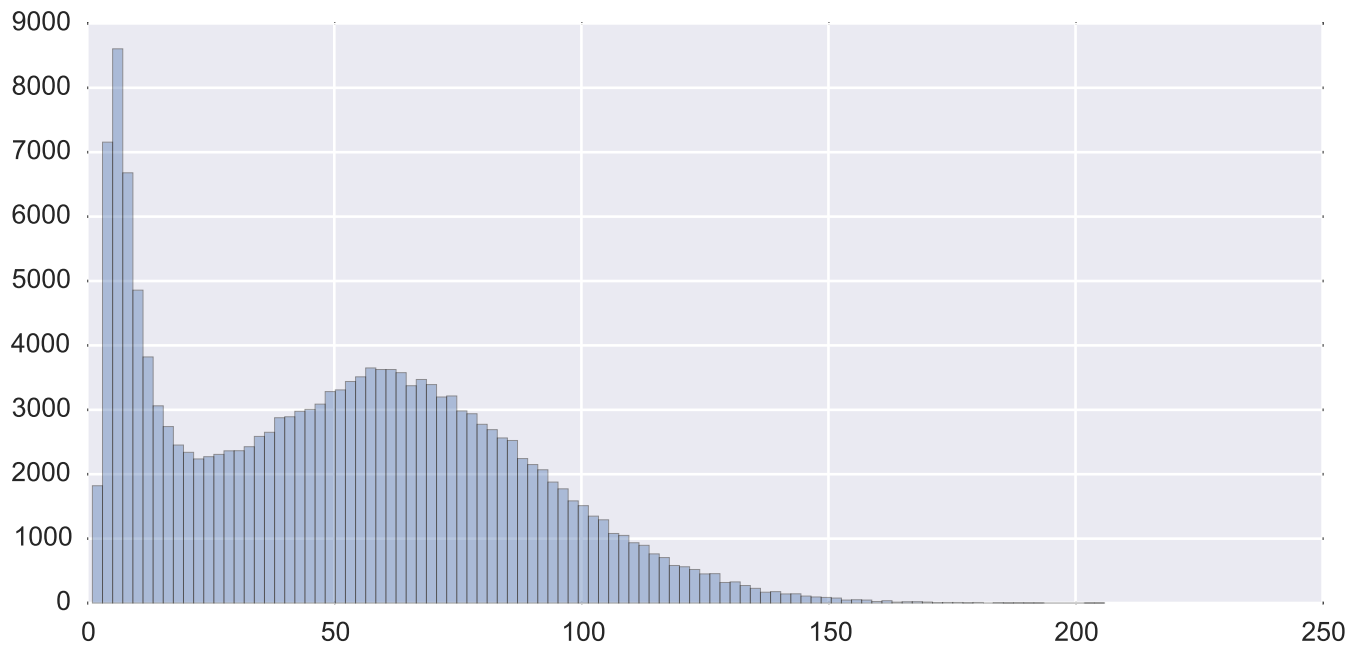

Mean EPI

Brain mask

tSNR

motion

fieldmap correction

coregistration