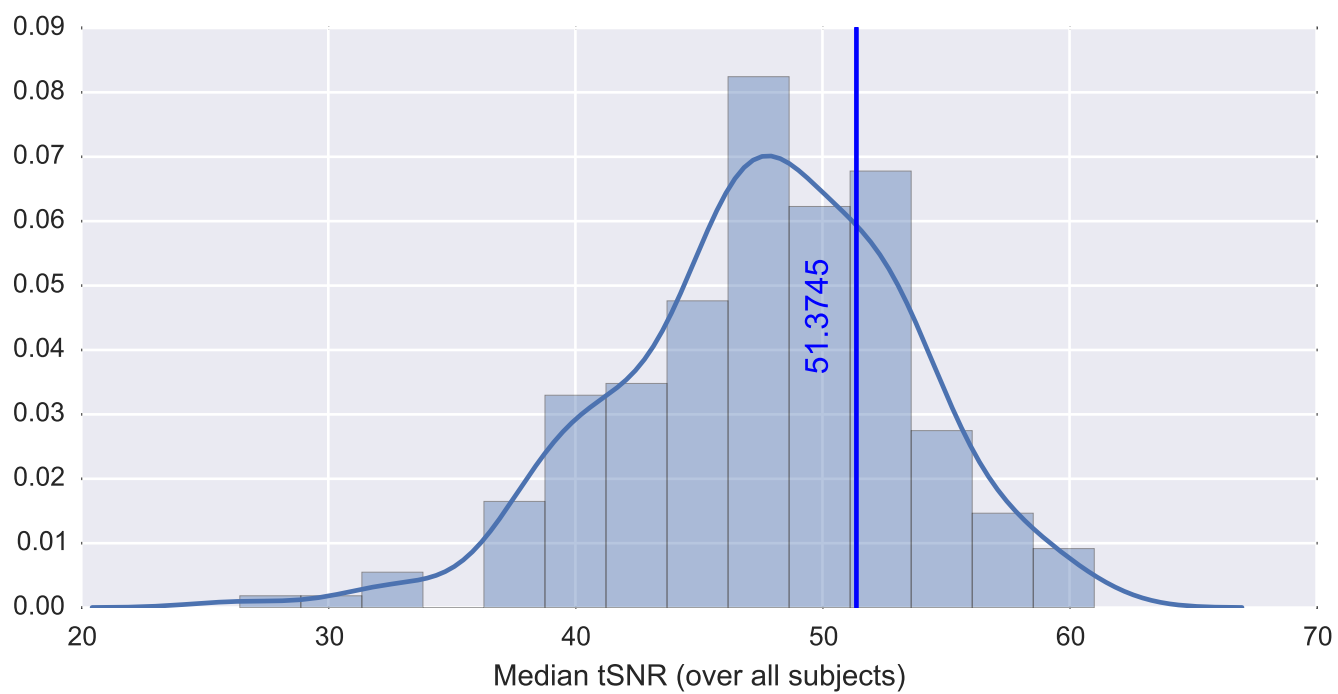

Mean EPI

Brain mask

tSNR

motion

fieldmap correction

coregistration