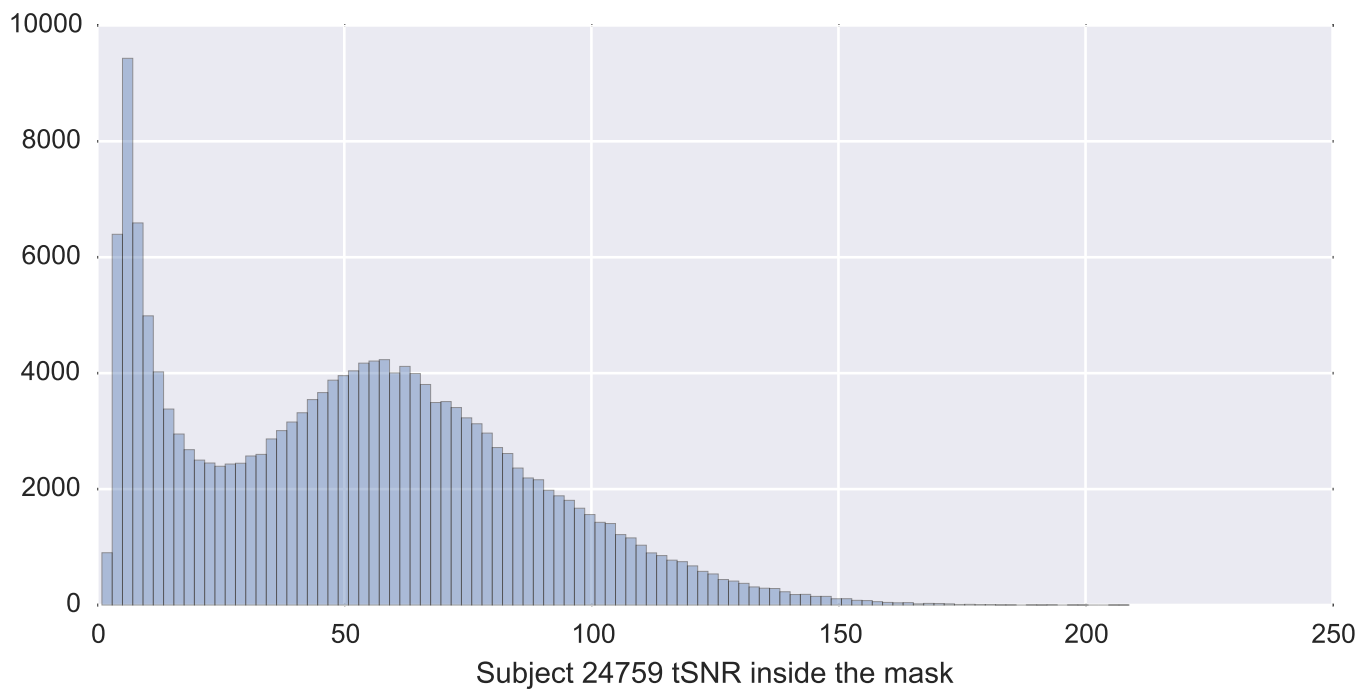

Mean EPI

Brain mask

tSNR

motion

fieldmap correction

coregistration