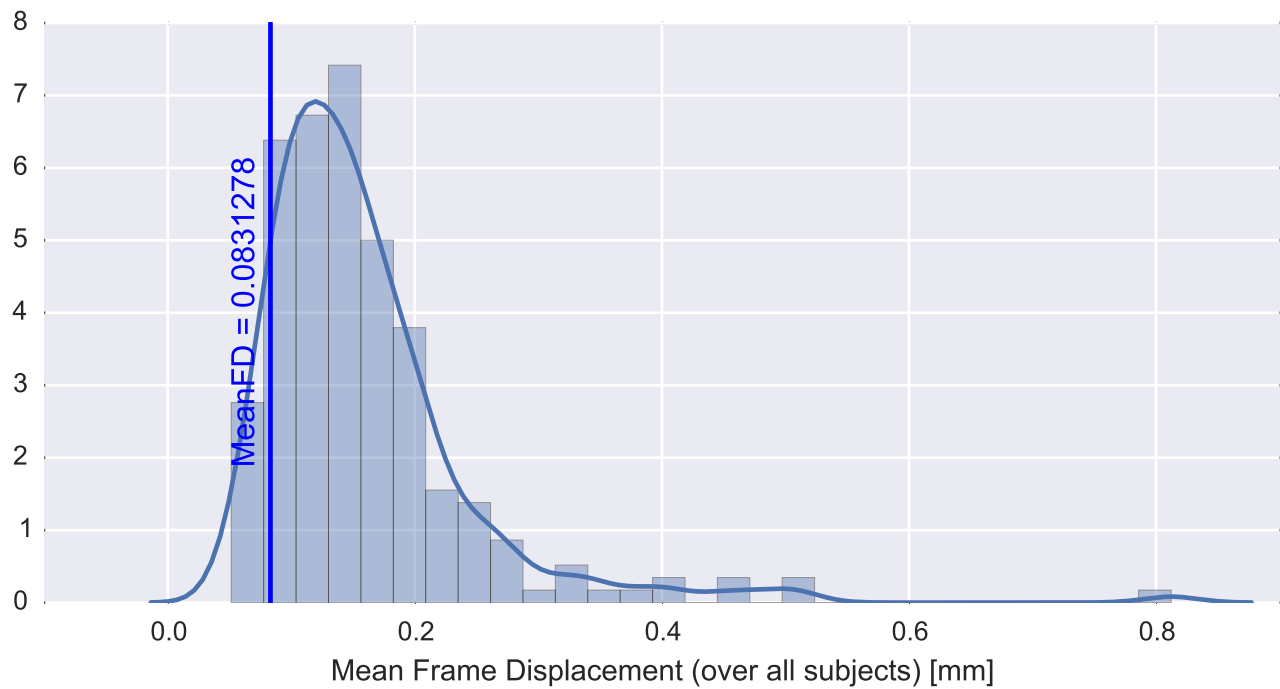

Mean EPI

Brain mask

tSNR

motion

fieldmap correction

coregistration