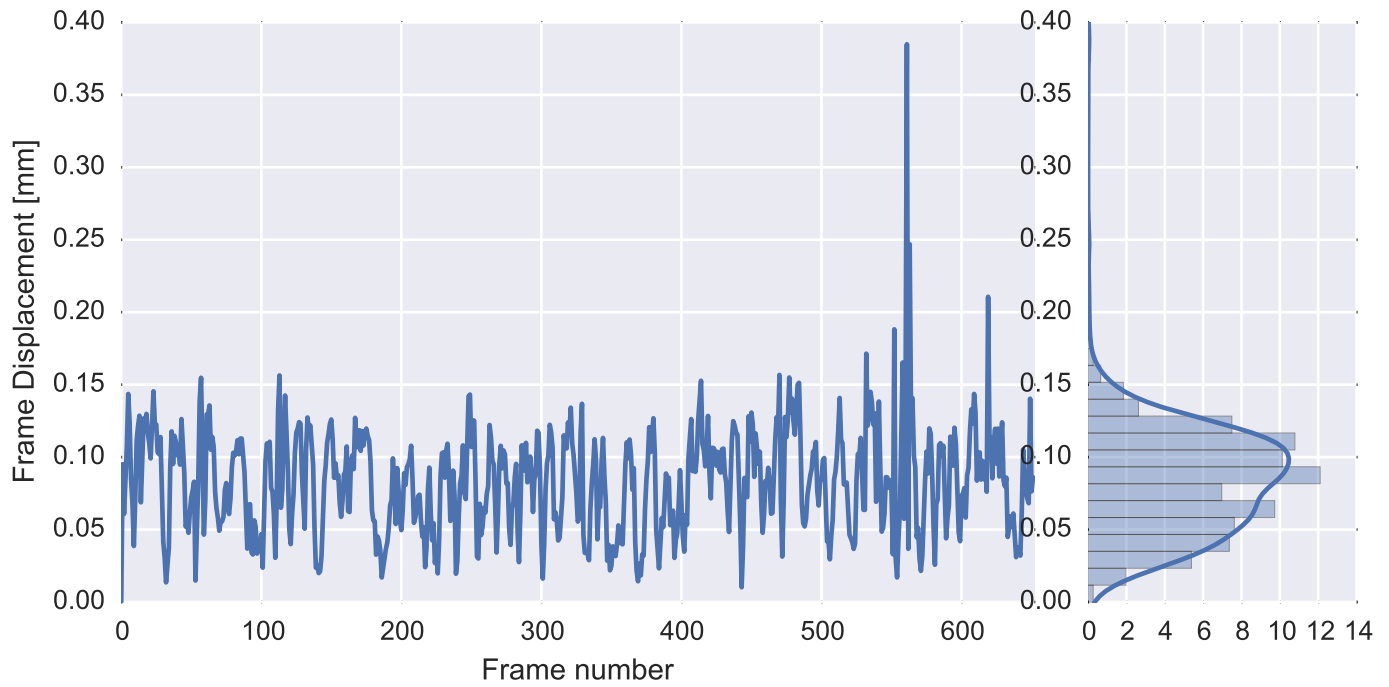

Mean EPI

Brain mask

tSNR

motion

fieldmap correction

coregistration