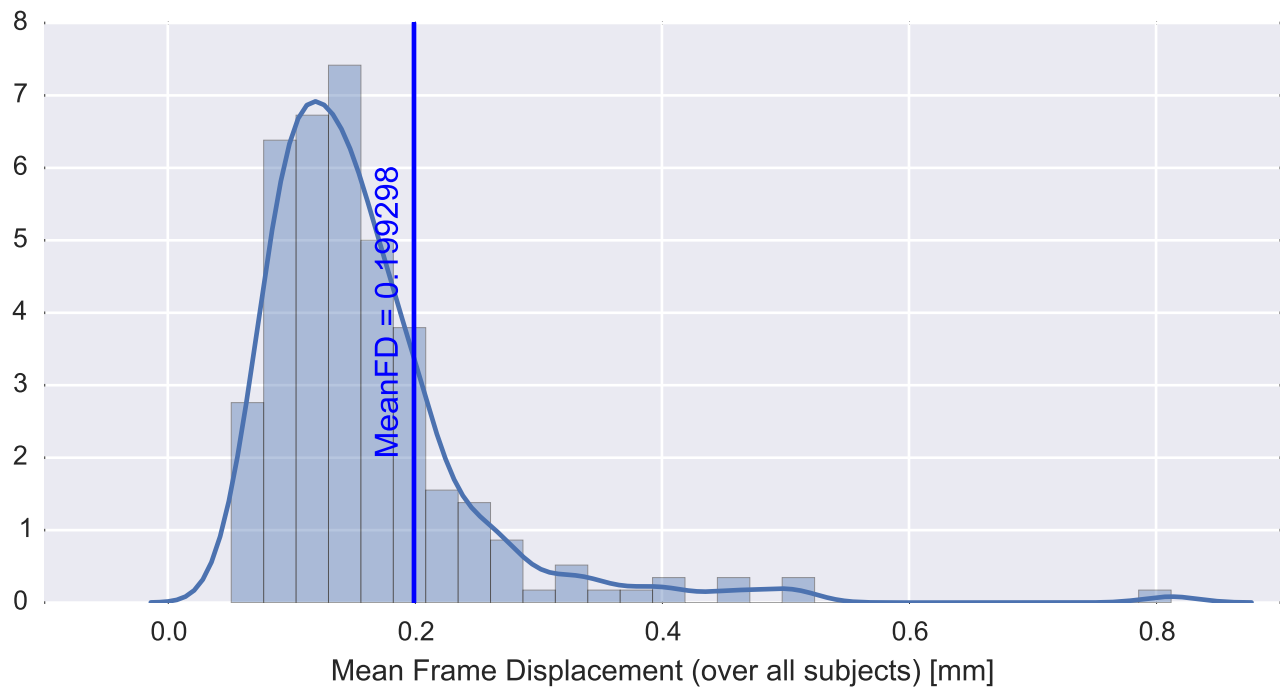

Mean EPI

Brain mask

tSNR

motion

fieldmap correction

coregistration