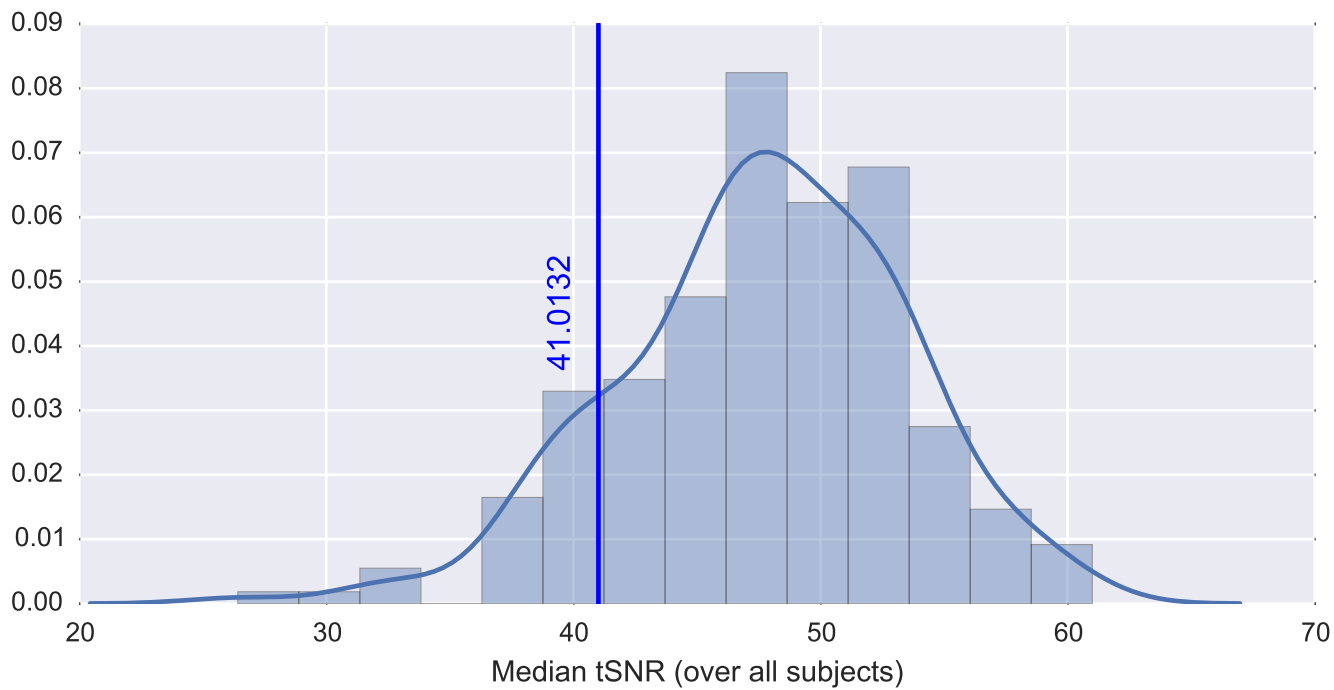

Mean EPI

Brain mask

tSNR

motion

fieldmap correction

coregistration