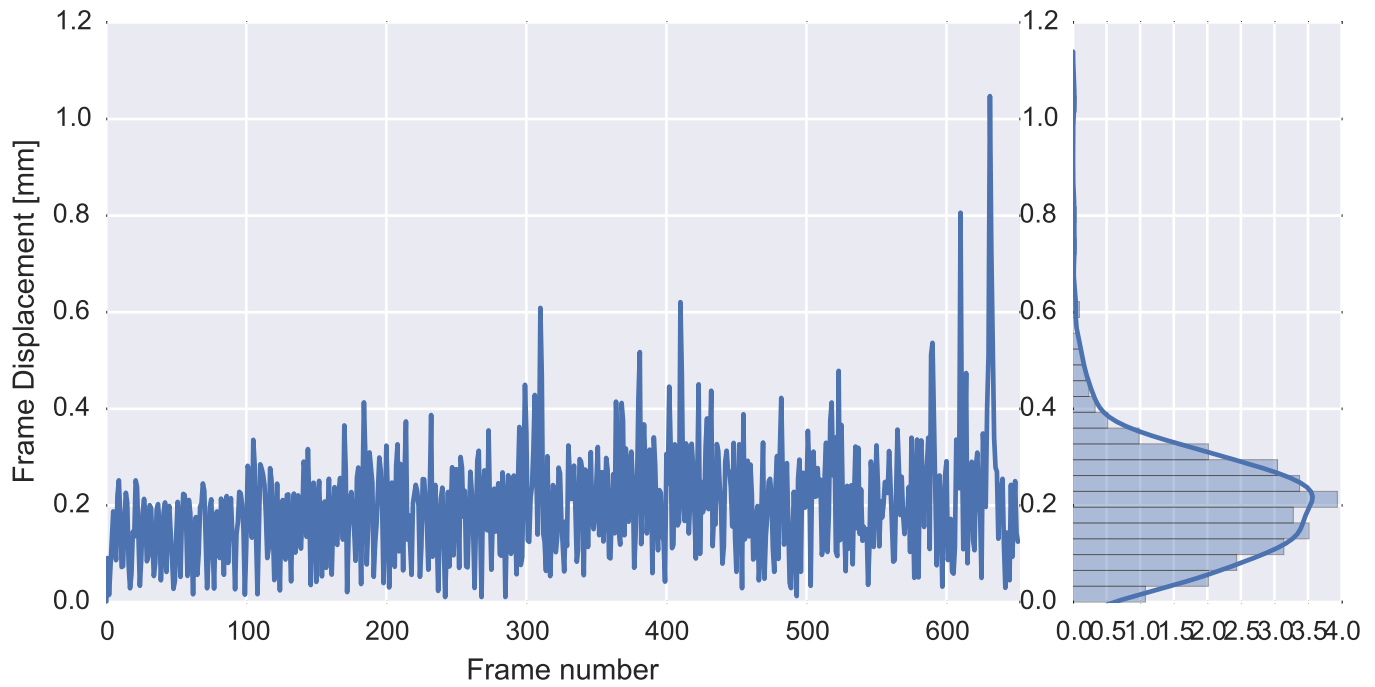

Mean EPI

Brain mask

tSNR

motion

fieldmap correction

coregistration