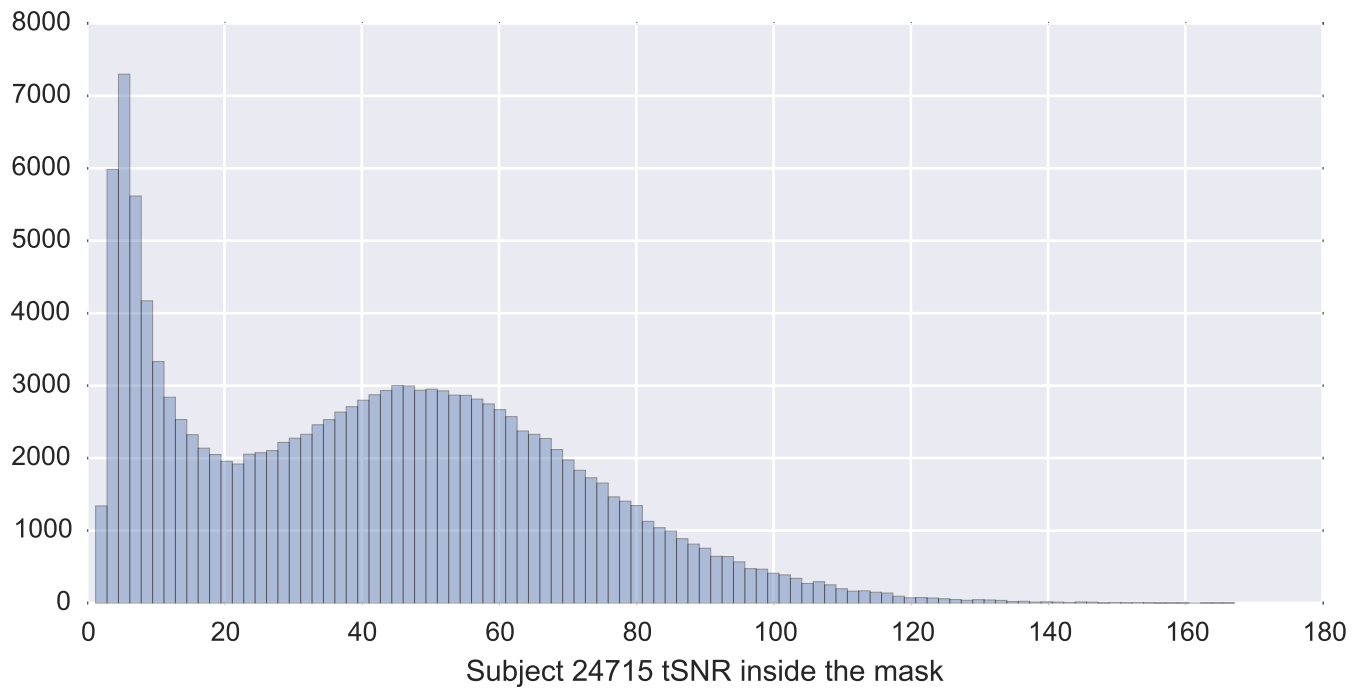

Mean EPI

Brain mask

tSNR

motion

fieldmap correction

coregistration