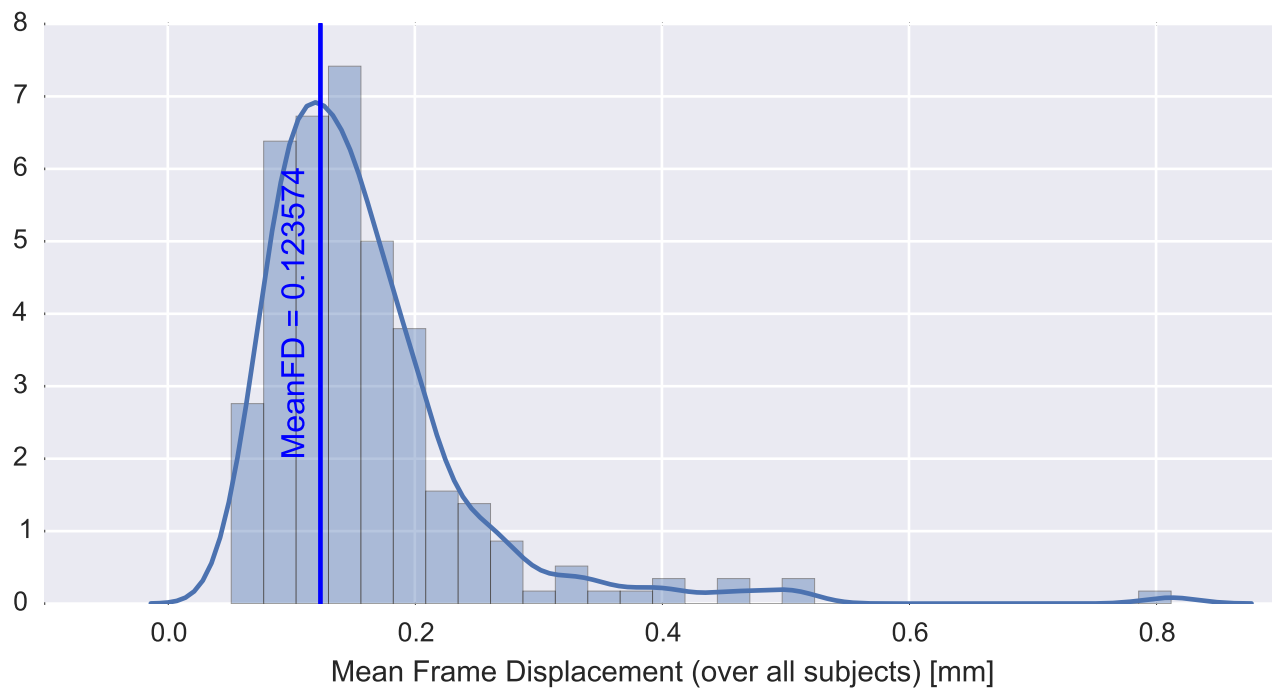

Mean EPI

Brain mask

tSNR

motion

fieldmap correction

coregistration