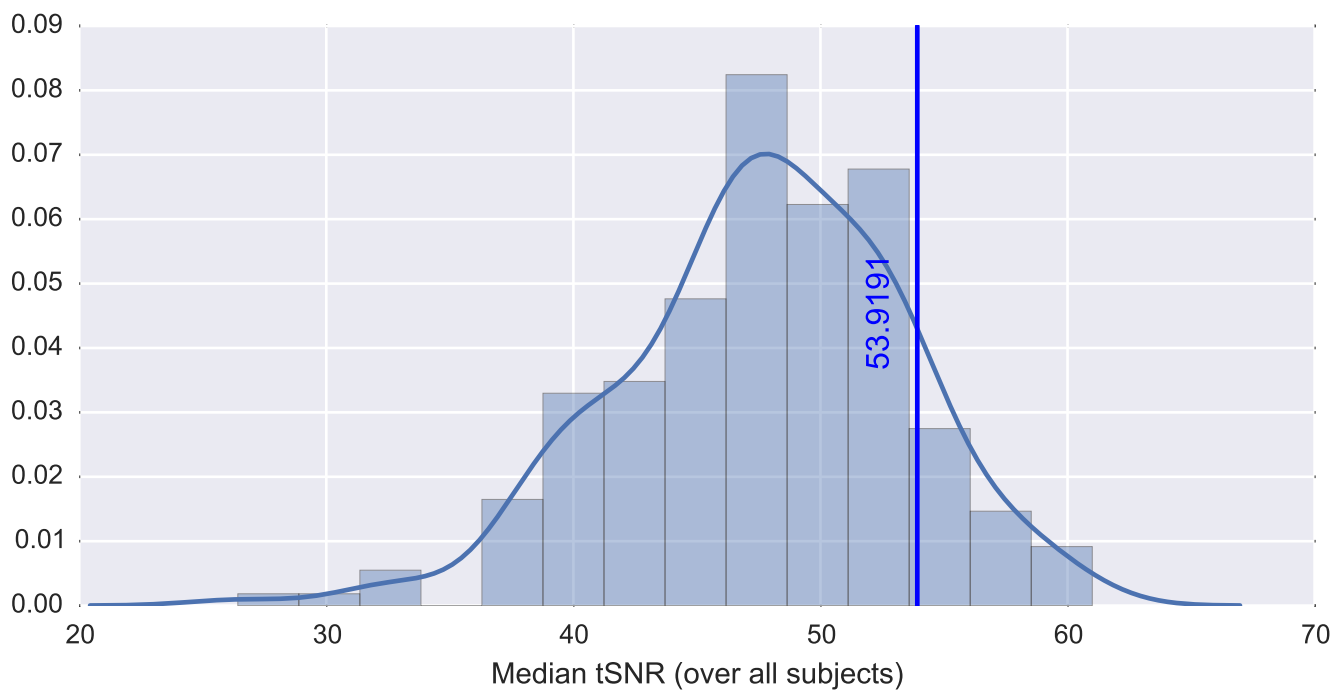

Mean EPI

Brain mask

tSNR

motion

fieldmap correction

coregistration