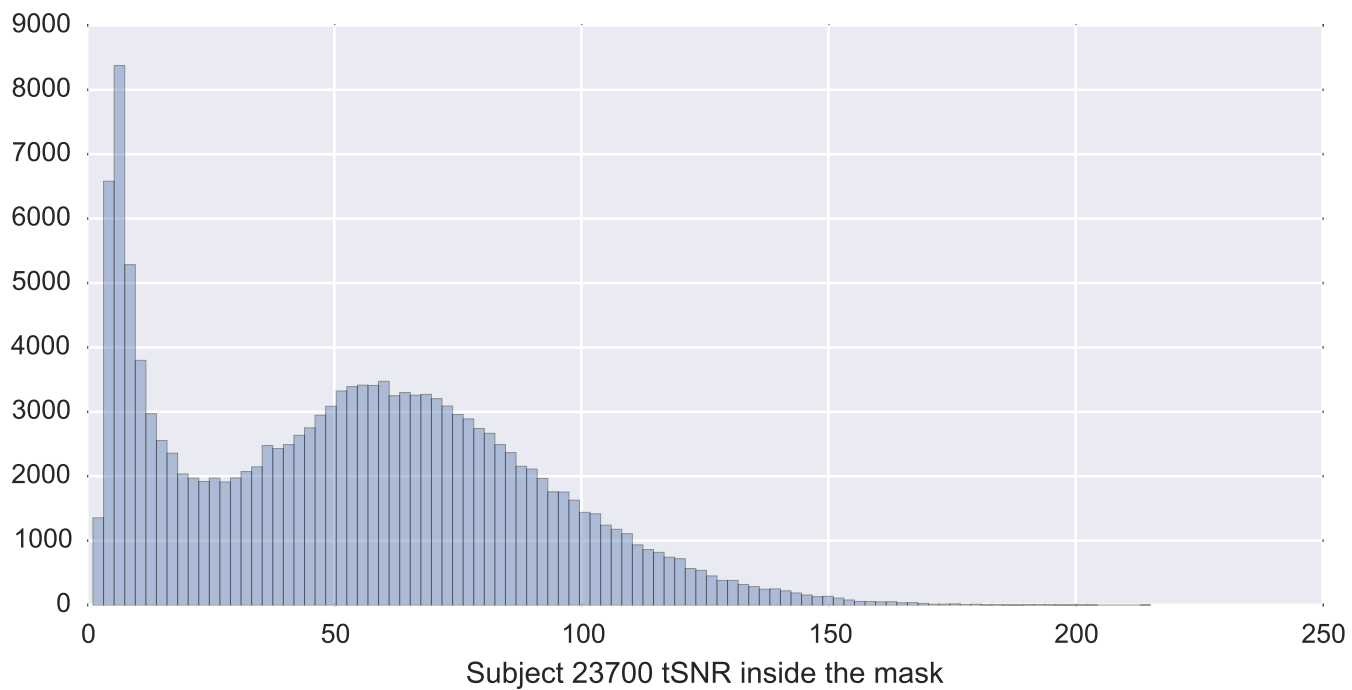

Mean EPI

Brain mask

tSNR

motion

fieldmap correction

coregistration