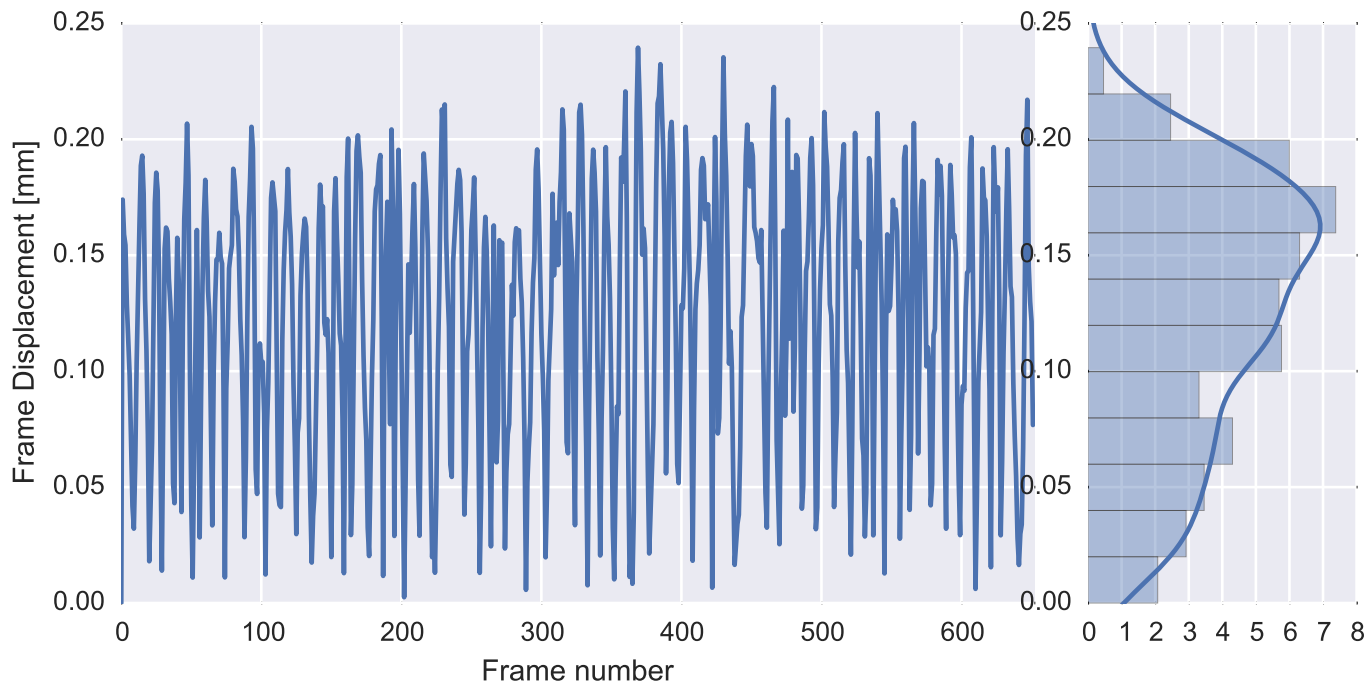

Mean EPI

Brain mask

tSNR

motion

fieldmap correction

coregistration