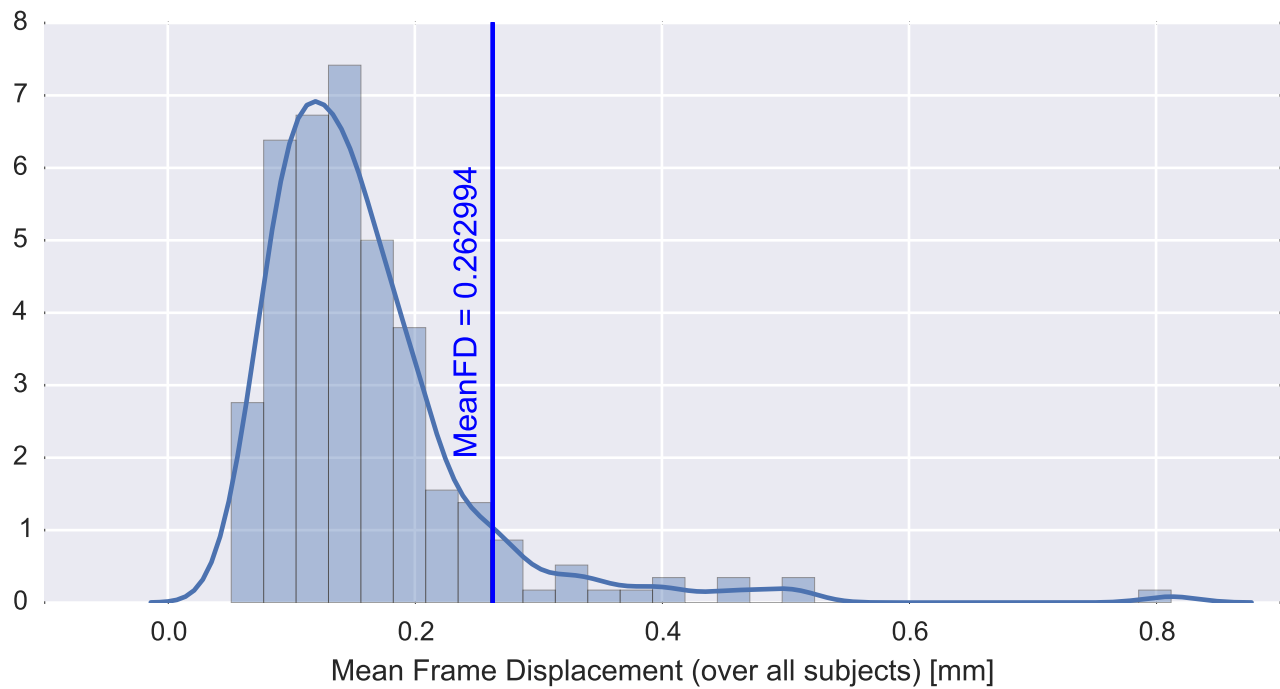

Mean EPI

Brain mask

tSNR

motion

fieldmap correction

coregistration