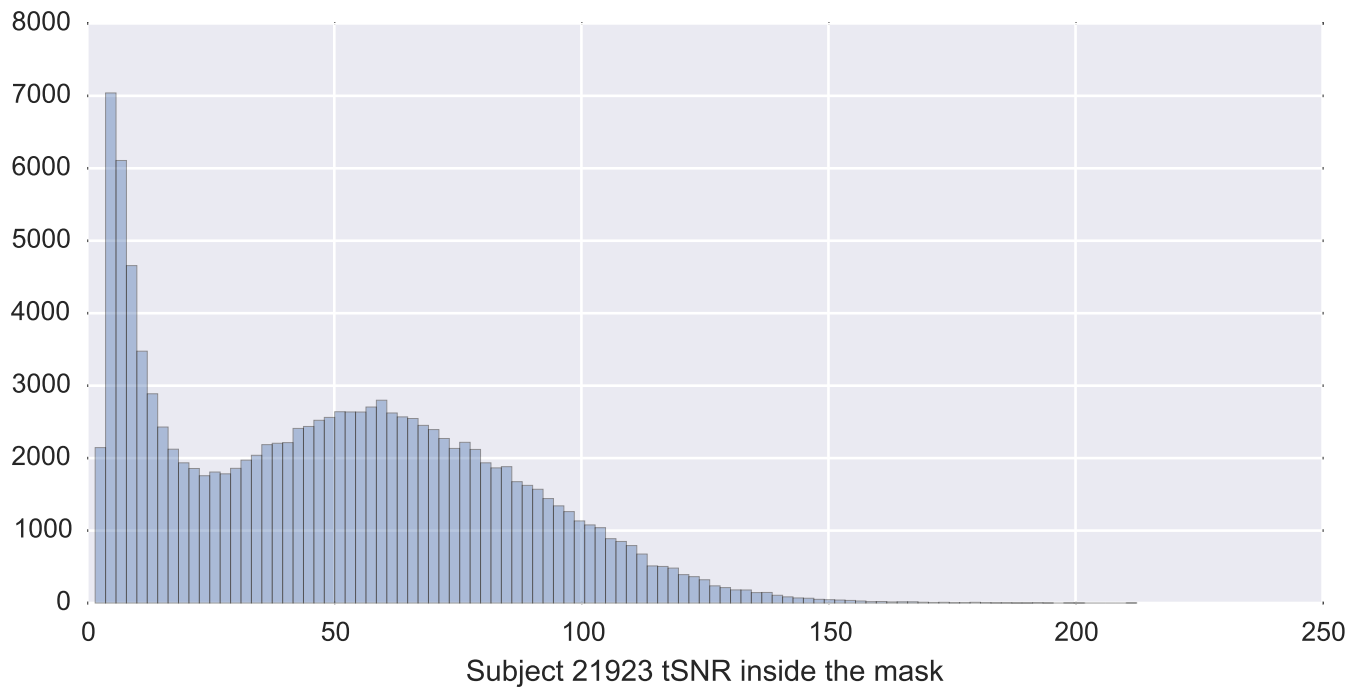

Mean EPI

Brain mask

tSNR

motion

fieldmap correction

coregistration