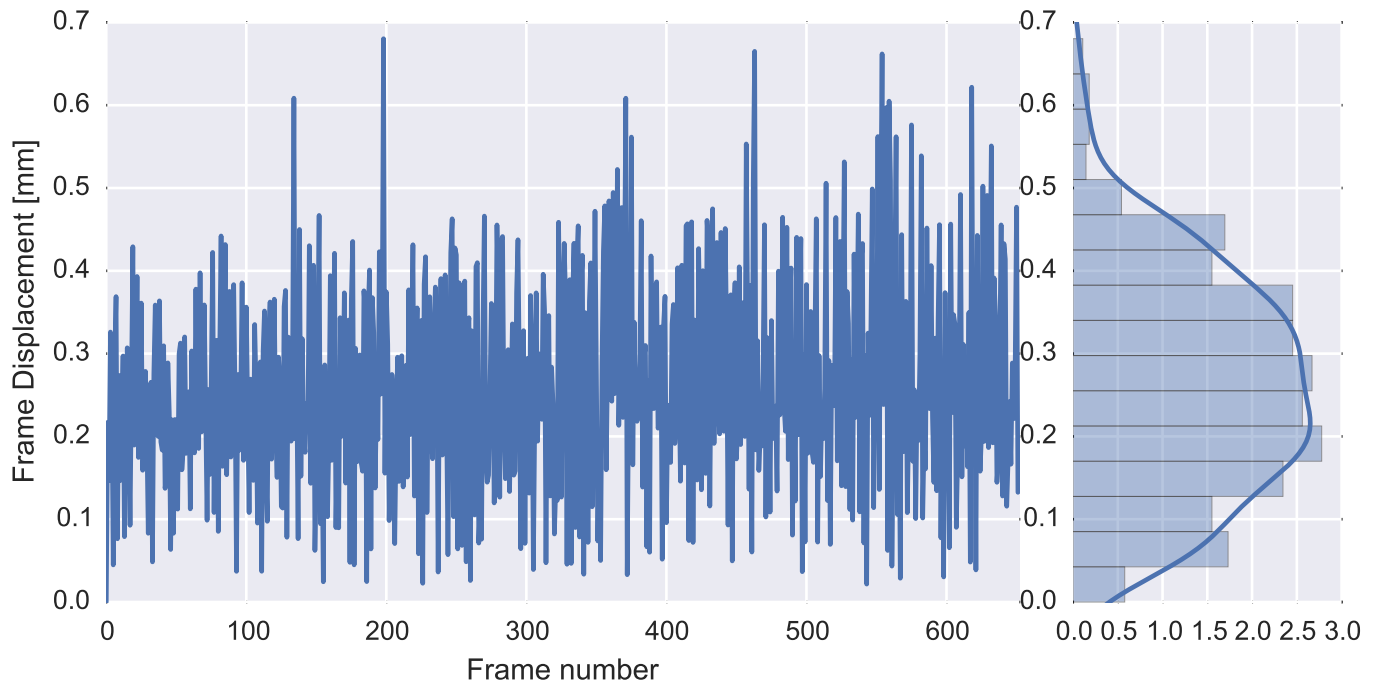

Mean EPI

Brain mask

tSNR

motion

fieldmap correction

coregistration