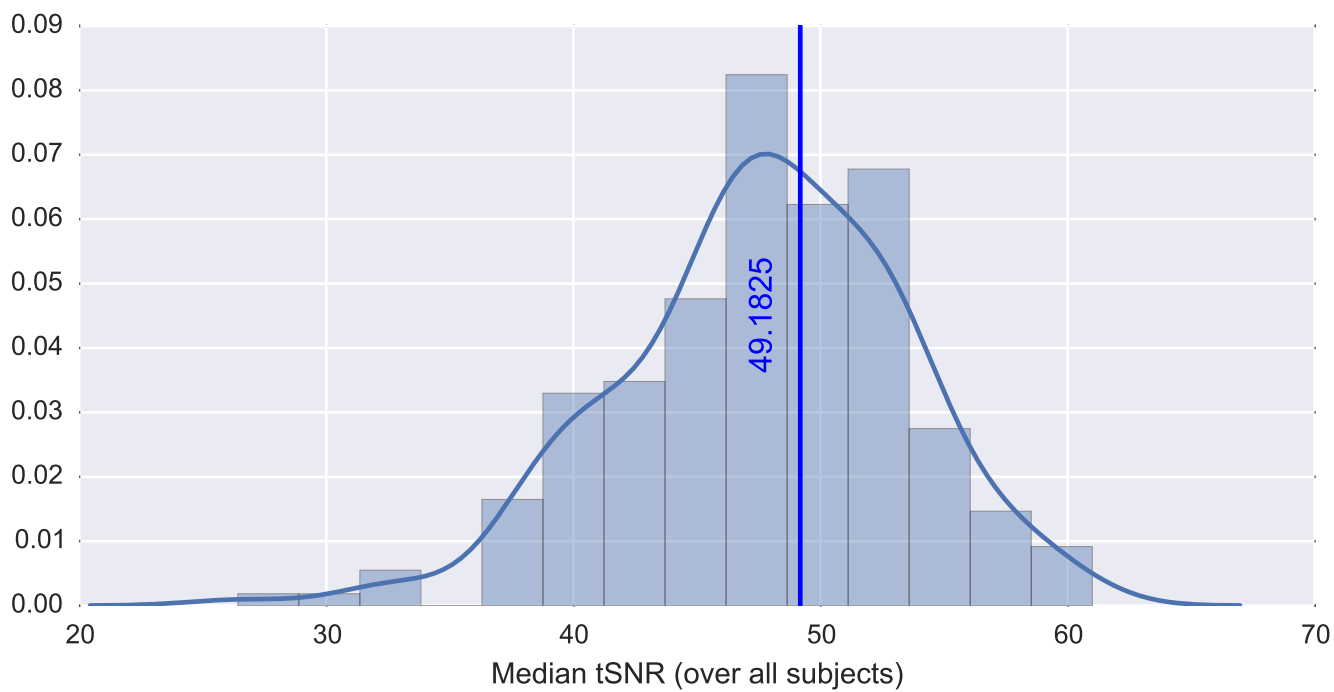

Mean EPI

Brain mask

tSNR

motion

fieldmap correction

coregistration